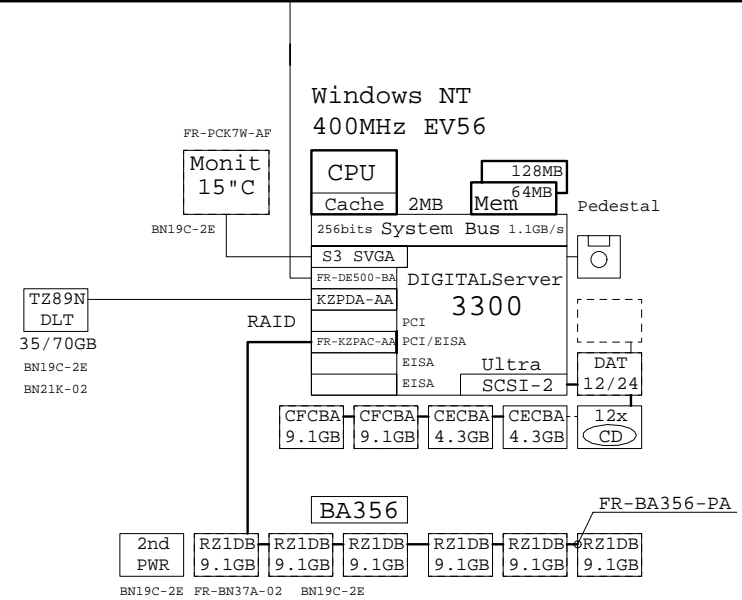

Ethernet

3300 expanded single system

GOLDEN EGGS PARTSLIST
Output Date: 1998-05-29 16:02:04

Code	Quant.	Description
BN19C-2E	4	PowerCable 240V, C-Europe
BN21K-05	1	68HD SCSI cable 5m
DS-HSZ22-AA	1	HSZ22 controller 16MB
DS-RZ1EF-VW	14	18.2GB 7200 UltraSCSI Disk
DS-SWXRA-GC	1	RA3000 pedestal one HSZ22 240V
DS-SWXRA-GD	1	RA3000 expansion pedestal
DS-TL892-UA	1	Add-on Dr for DS-TL891-xx
DS-TZ891-NT	1	10 slot 1 TZ89 Min Lib TT FWD
FR-CECBA-DA	1	4GB SCA SCSI Disk Drive
FR-CGCBA-DA	2	18GB 7200rpm UW SCA Hotswap
FR-K7F2W-AA	1	DigitalSrv 3300,AlphaNT, 64MB
FR-PCX7W-AF	1	Finnish Country Kit DS3300
FR-PCSM-A-BE	1	512MB (4x128MB)DIMM Set
FR-PCXAT-EA	1	25/50GB AIT Tape drive
FR-PCXBV-EZ	1	MONITOR 15"(13.8"V)NH 69KHz
KZPBA-CB	1	PCI to UltraSCSI Adapter UWdif
KZPSA-BB	1	PCI-HOST FWD Bus Adapter
QB-5TWAD-SA	2	Solution sw RA3000 Alpha NT

3300 single system

GOLDEN EGGS PARTSLIST
Output Date: 1998-05-29 15:59:29

Code	Quant.	Description
BN19C-2E	4	PowerCable 240V, C-Europe
BN21K-02	1	68HD SCSI cable 2m
DS-RZ1DB-VW	6	9.1GB 7200 UltraSCSI Disk
DS-TZ89N-TA	1	35/70GB SE DLT-tape TT FWSE
FR-BA35X-HK	1	180W second powersupp Frost wh
FR-BA356-PA	1	Ultra expansion cab pedestal
FR-BN37A-02	1	2m cable VHDCI mal to VHDCI ma
FR-CECBA-DA	1	4GB SCA SCSI Disk Drive
FR-CFCBA-DA	2	9GB SCA SCSI Disk Drive
FR-K7F2W-AA	1	DigitalSrv 3300,AlphaNT, 64MB
FR-KZPAC-AA	1	1-Channel RAID Controller 4MB
FR-PCX7W-AF	1	Finnish Country Kit DS3300
FR-PCSM-A-BC	1	128MB (4x32MB) DIMM Set
FR-PCXAT-AK	1	12/24GB DAT Tape Drive
FR-PCXBV-EZ	1	MONITOR 15"(13.8"V)NH 69KHz
KZPDA-AA	1	SCSI FWSE controller