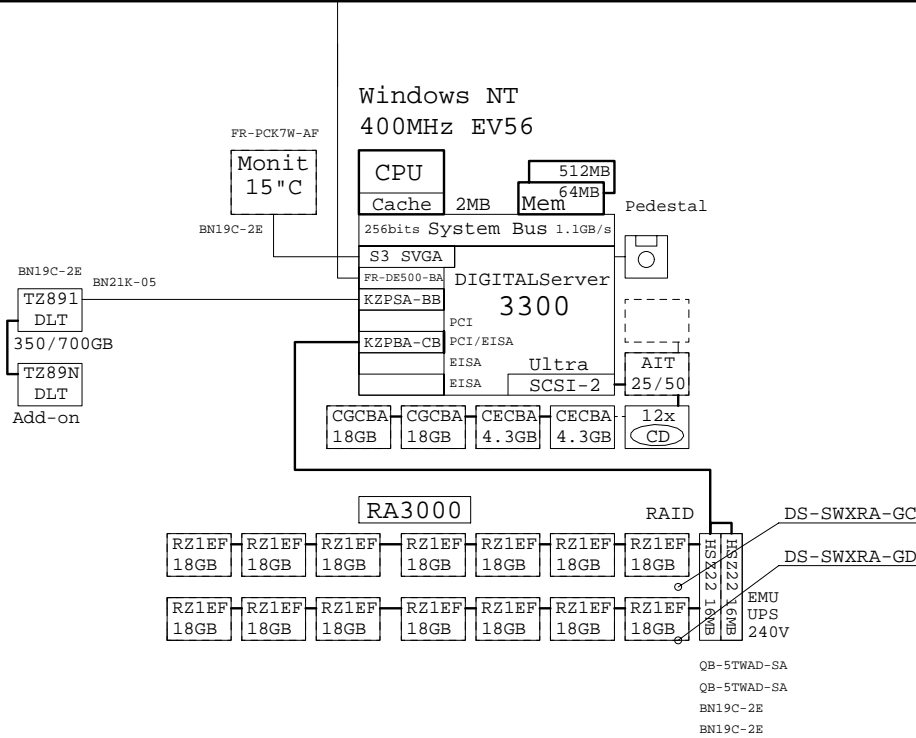

Ethernet

3300 expanded single system

GOLDEN EGGS PARTSLIST
Output Date: 1998-05-29 16:02:04

Code	Quant.	Description
BN19C-2E	4	PowerCable 240V, C-Europe
BN21K-05	1	68HD SCSI cable 5m
DS-HSZ22-AA	1	HSZ22 controller 16MB
DS-RZ1EF-VW	14	18.2GB 7200 UltraSCSI Disk
DS-SWXRA-GC	1	RA3000 pedestal one HSZ22 240V
DS-SWXRA-GD	1	RA3000 expansion pedestal
DS-TL892-UA	1	Add-on Dr for DS-TL891-xx
DS-TZ891-NT	1	10 slot 1 TZ89 Min Lib TT FWD
FR-CECBA-DA	1	4GB SCA SCSI Disk Drive
FR-CGCBA-DA	2	18GB 7200rpm UW SCA Hotswap
FR-K7F2W-AA	1	DigitalSrv 3300,AlphaNT, 64MB
FR-PCX7W-AF	1	Finnish Country Kit DS3300
FR-PCSM-A-BE	1	512MB (4x128MB)DIMM Set
FR-PCXAT-EA	1	25/50GB AIT Tape drive
FR-PCXBV-EZ	1	MONITOR 15"(13.8"V)NH 69KHz
KZPBA-CB	1	PCI to UltraSCSI Adapter UWdif
KZPSA-BB	1	PCI-HOST FWD Bus Adapter
QB-5TWAD-SA	2	Solution sw RA3000 Alpha NT

3300 single system

GOLDEN EGGS PARTSLIST
Output Date: 1998-05-29 15:59:29

Code	Quant.	Description
BN19C-2E	4	PowerCable 240V, C-Europe
BN21K-02	1	68HD SCSI cable 2m
DS-RZ1DB-VW	6	9.1GB 7200 UltraSCSI Disk
DS-TZ89N-TA	1	35/70GB SE DLT-tape TT FWSE
FR-BA35X-HK	1	180W second powersupp Frost wh
FR-BA356-PA	1	Ultra expansion cab pedestal
FR-BN37A-02	1	2m cable VHDCI mal to VHDCI ma
FR-CECBA-DA	1	4GB SCA SCSI Disk Drive
FR-CFCBA-DA	2	9GB SCA SCSI Disk Drive
FR-K7F2W-AA	1	DigitalSrv 3300,AlphaNT, 64MB
FR-KZPAC-AA	1	1-Channel RAID Controller 4MB
FR-PCX7W-AF	1	Finnish Country Kit DS3300
FR-PCSM-A-BC	1	128MB (4x32MB) DIMM Set
FR-PCXAT-AK	1	12/24GB DAT Tape Drive
FR-PCXBV-EZ	1	MONITOR 15"(13.8"V)NH 69KHz
KZPDA-AA	1	SCSI FWSE controller