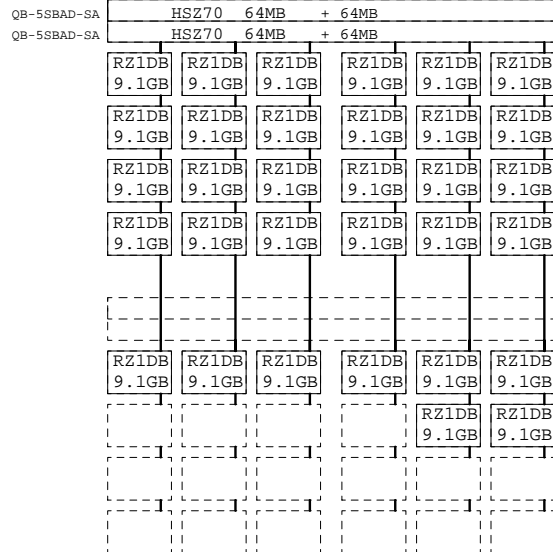

Ethernet

AlphaServer 8200 5/625 Windows NT System

FDDI

Windows NT
625MHz EV56

AlphaServer 8200

GOLDEN EGGS
Output Date: 1998-06-03 15:22:55

PARTSLIST

Code	Quant.	Description
758P5-AX	2	NT 5/625 SMP ADD-on CPUs
BA356-JB	3	TLZr shelf fr PIU-instald
BN19C-2E	1	PowerCable 240V, C-Europe
BN20P-4E	1	European AC Plug
BN31S-1E	3	16 bit SCSI for KZPSC-BA356
DEFPA-DB	1	PCI to FDDI DAS
DN-282GF-B9	1	AS 8200 5/625 2GB WNT SYSTEM
DS-BA35X-HJ	4	48VDC 180W Power Supply Blue
DS-HSSIM-AB	2	64MB Cache Upg for HSZ70
DS-RZ1CB-VW	1	4,3GB 7200 UltraSCSI Disk
DS-RZ1DB-VW	50	9.1GB 7200 UltraSCSI Disk
DS-SWXES-AB	1	ESA GEN BUS BUILDING BLK 50HZ
KZPAC-CB	1	3 Chan. SCSI RAID 8MB UltraW
KZPAC-SB	1	Dual bulk head
KZPBA-CB	1	PCI to UltraSCSI Adapter UWdif
KZPSC-UB	1	Battery Backup for KZPSC
LK47W-AF	1	PS/2 Finn/Swedish KB UNIX
QB-5SBAD-SA	2	HSZ70 SW NTA LIC/MCD/DOC
QB-5YUAA-WB	1	WNT SV ENT1-8 LIC/MCD English
SN-PCXBV-EZ	1	15" (13.6"VIS)MONITOR,MPRII,NH
TZ88N-VA	1	20/40GB SE DLT-tape StorageWor

ESA 10000

digital 04-Jun-1998 GTAN821
<http://www.digital.com/golden-eggs>

This configuration diagram is generated with fresh GOLDEN EGGS Software.
This template is included in the present GOLDEN EGGS Software kit.

NT
8200

AlphaServer 8200 WNT System
GOLDEN EGGS Visual Configurations, Helsinki