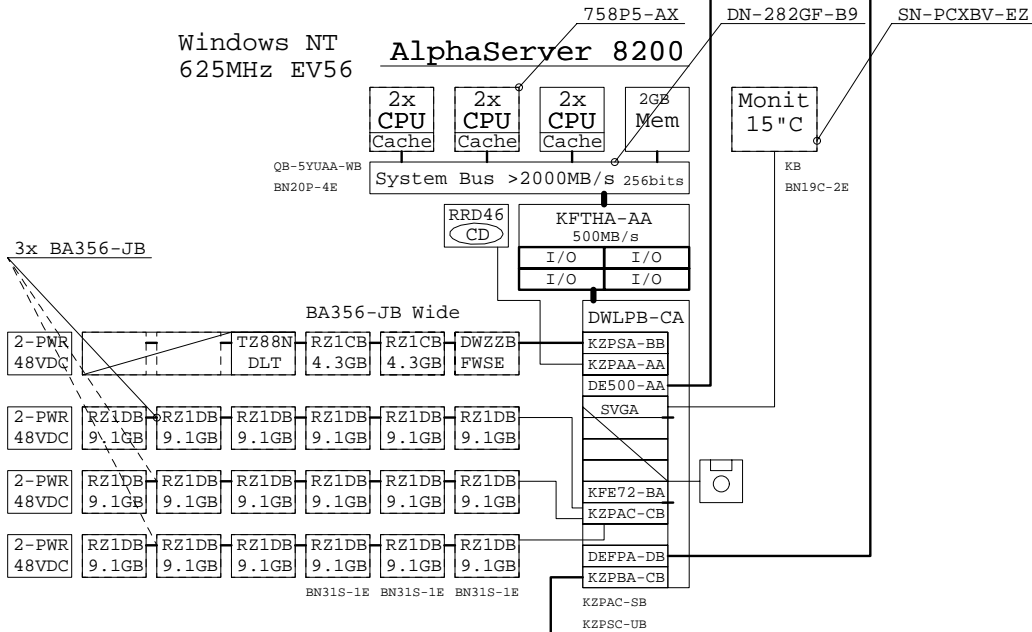

Ethernet

AlphaServer 8200 5/625 Windows NT System

FDDI

Windows NT  
625MHz EV56

AlphaServer 8200

GOLDEN EGGS  
Output Date: 1998-06-03 15:22:55

PARTSLIST

Code	Quant.	Description
758P5-AX	2	NT 5/625 SMP ADD-on CPUs
BA356-JB	3	TLZr shelf fr PIU-instald
BN19C-2E	1	PowerCable 240V, C-Europe
BN20P-4E	1	European AC Plug
BN31S-1E	3	16 bit SCSI for KZPSC-BA356
DEFPA-DB	1	PCI to FDDI DAS
DN-282GF-B9	1	AS 8200 5/625 2GB WNT SYSTEM
DS-BA35X-HJ	4	48VDC 180W Power Supply Blue
DS-HSSIM-AB	2	64MB Cache Upg for HSZ70
DS-RZ1CB-VW	1	4,3GB 7200 UltraSCSI Disk
DS-RZ1DB-VW	50	9.1GB 7200 UltraSCSI Disk
DS-SWXES-AB	1	ESA GEN BUS BUILDING BLK 50HZ
KZPAC-CB	1	3 Chan. SCSI RAID 8MB UltraW
KZPAC-SB	1	Dual bulk head
KZPBA-CB	1	PCI to UltraSCSI Adapter UWdif
KZPSC-UB	1	Battery Backup for KZPSC
LK47W-AF	1	PS/2 Finn/Swedish KB UNIX
QB-5SBAD-SA	2	HSZ70 SW NTA LIC/MCD/DOC
QB-5YUAA-WB	1	WNT SV ENT1-8 LIC/MCD English
SN-PCXBV-EZ	1	15" (13.6"VIS)MONITOR,MPRII,NH
TZ88N-VA	1	20/40GB SE DLT-tape StorageWor

ESA 10000

digital 04-Jun-1998 GTAN821  
<http://www.digital.com/golden-eggs>

This configuration diagram is generated with fresh GOLDEN EGGS Software.  
This template is included in the present GOLDEN EGGS Software kit.