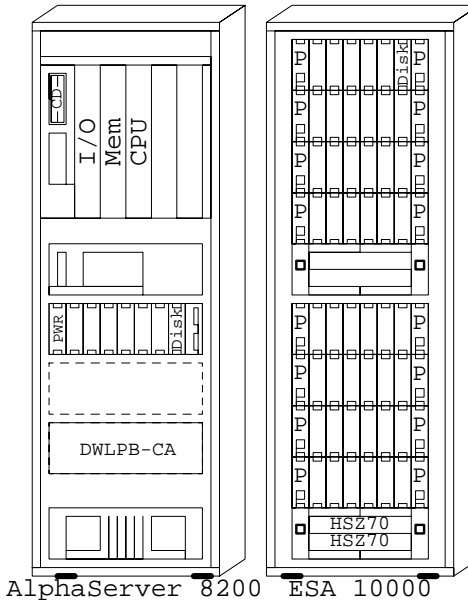

Ethernet

AlphaServer 8200 5/625 Windows NT System

FDDI

Windows NT  
625MHz EV56

AlphaServer 8200

GOLDEN EGGS  
Output Date: 1998-06-03 15:22:55

PARTSLIST

Code	Quant.	Description
758P5-AX	2	NT 5/625 SMP ADD-on CPUs
BA356-JB	3	TLZr shelf fr PIU-instald
BN19C-2E	1	PowerCable 240V, C-Europe
BN20P-4E	1	European AC Plug
BN31S-1E	3	16 bit SCSI for KZPSC-BA356
DEFPA-DB	1	PCI to FDDI DAS
DN-282GF-B9	1	AS 8200 5/625 2GB WNT SYSTEM
DS-BA35X-HJ	4	48VDC 180W Power Supply Blue
DS-HSSIM-AB	2	64MB Cache Upg for HSZ70
DS-RZ1CB-VW	1	4,3GB 7200 UltraSCSI Disk
DS-RZ1DB-VW	50	9.1GB 7200 UltraSCSI Disk
DS-SWXES-AB	1	ESA GEN BUS BUILDING BLK 50HZ
KZPAC-CB	1	3 Chan. SCSI RAID 8MB UltraW
KZPAC-SB	1	Dual bulk head
KZPBA-CB	1	PCI to UltraSCSI Adapter UWdif
KZPSC-UB	1	Battery Backup for KZPSC
LK47W-AF	1	PS/2 Finn/Swedish KB UNIX
QB-5SBAD-SA	2	HSZ70 SW NTA LIC/MCD/DOC
QB-5YUAA-WB	1	WNT SV ENT1-8 LIC/MCD English
SN-PCXBV-EZ	1	15" (13.6"VIS)MONITOR,MPRII,NH
TZ88N-VA	1	20/40GB SE DLT-tape StorageWor

ESA 10000

digital 04-Jun-1998 GTAN821  
<http://www.digital.com/golden-eggs>

This configuration diagram is generated with fresh GOLDEN EGGS Software.  
This template is included in the present GOLDEN EGGS Software kit.