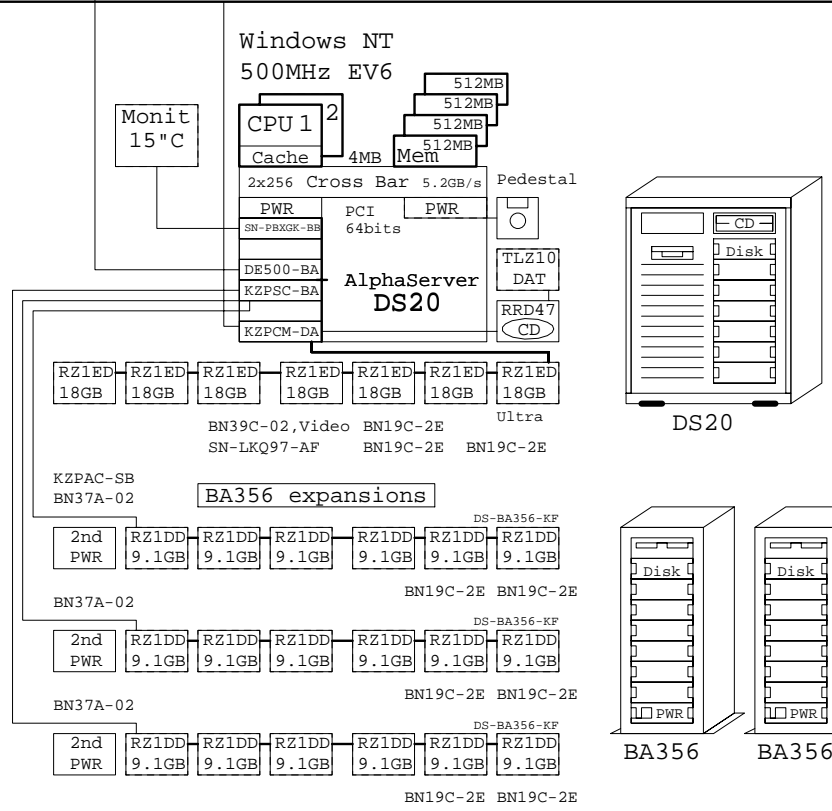

Ethernet
Ethernet

DS20 expanded Windows NT system

Bill of material for expanded system

Part Number	Qty	Description
3X-KN310-AD	1	AS DS20 6/500 SMP UPG WinNT
BN19C-2E	9	PowerCable 240V, C-Europe
BN37A-02	3	Ultra Chl VHDCI - VHDCI
BN39C-02	1	1.8 Video Extension Cable ****
CK-BA35X-HH	3	180W Stor.Shelf PWR for AS4x00
DE500-BA	1	PCI/FAST Ethernet, CAT 5 UTP
DN-55NJA-EA	1	AS DS20 6/500 512MB,PED, WNT
DS-BA356-KF	3	Pedestal Storage, UltraW, Single-Bus
DS-RZ1DD-VW	18	9.1GB 10000r UltraSCSI disk
DS-RZ1ED-VW	7	18.2GB 10000r UltraSCSI disk
H7899-AA	1	As DS20 Power Supply
KZPAC-SB	1	Dual bulk head
KZPCM-DA	1	Dual Uscsi with FastEther PCI
KZPSC-BA	1	PCI BACPLANE RAID 3 CHANNEL
MS340-DA	3	DS20 512MB SDIMM MEM 4x128MB
SN-LKQ97-AF	1	102 KEY KYBD, WIN, Finnish
SN-PBXGK-BB	1	Elsa Gloria Synergy 8M Video Graphics
SN-VRQV5-24	1	COMPAQ V55 CLR MON,NH,TCO95
TLZ10-LK	1	TLZ10 for AServr 800/1200/4000

This template is included in the present GOLDEN EGGS Software kit.

DS20 Windows NT system

Bill of material

Part Number	Qty	Description
BN19C-2E	2	PowerCable 240V, C-Europe
BN39C-02	1	1.8 Video Extension Cable ****
DE500-BA	1	PCI/FAST Ethernet, CAT 5 UTP
DN-55NJA-CA	1	AS DS20 6/500 128MB,PED, WNT
DS-RZ1ED-VW	7	18.2GB 10000r UltraSCSI disk
KZPCM-DA	1	Dual Uscsi with FastEther PCI
MS340-CA	1	DS20 256MB SDIMM MEM 4x64MB
MS340-DA	1	DS20 512MB SDIMM MEM 4x128MB
SN-LKQ97-AF	1	102 KEY KYBD, WIN, Finnish
SN-PBXGK-BB	1	Elsa Gloria Synergy 8M Video Graphics
SN-VRQV5-24	1	COMPAQ V55 CLR MON,NH,TCO95
TLZ10-LK	1	TLZ10 for AServr 800/1200/4000