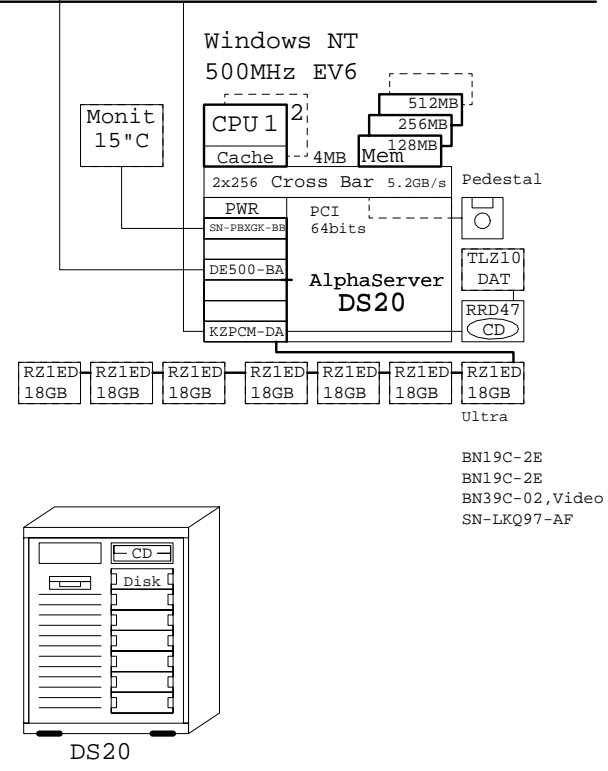

Ethernet
Ethernet

DS20 expanded Windows NT system

Bill of material for expanded system

Part Number	Qty	Description
3X-KN310-AD	1	AS DS20 6/500 SMP UPG WinNT
BN19C-2E	9	PowerCable 240V, C-Europe
BN37A-02	3	Ultra Chl VHDCI - VHDCI
BN39C-02	1	1.8 Video Extension Cable ****
CK-BA35X-HH	3	180W Stor.Shelf PWR for AS4x00
DE500-BA	1	PCI/FAST Ethernet, CAT 5 UTP
DN-55NJA-EA	1	AS DS20 6/500 512MB,PED, WNT
DS-BA356-KF	3	Pedestal Storage, UltraW, Single-Bus
DS-RZ1DD-VW	18	9.1GB 10000r UltraSCSI disk
DS-RZ1ED-VW	7	18.2GB 10000r UltraSCSI disk
H7899-AA	1	As DS20 Power Supply
KZPAC-SB	1	Dual bulk head
KZPCM-DA	1	Dual Uscsi with FastEther PCI
KZPSC-BA	1	PCI BACPLANE RAID 3 CHANNEL
MS340-DA	3	DS20 512MB SDIMM MEM 4x128MB
SN-LKQ97-AF	1	102 KEY KYBD, WIN, Finnish
SN-PBXGK-BB	1	Elsa Gloria Synergy 8M Video Graphics
SN-VRQV5-24	1	COMPAQ V55 CLR MON,NH,TCO95
TLZ10-LK	1	TLZ10 for AServr 800/1200/4000

This template is included in the present GOLDEN EGGS Software kit.

DS20 Windows NT system

Bill of material

Part Number	Qty	Description
BN19C-2E	2	PowerCable 240V, C-Europe
BN39C-02	1	1.8 Video Extension Cable ****
DE500-BA	1	PCI/FAST Ethernet, CAT 5 UTP
DN-55NJA-CA	1	AS DS20 6/500 128MB,PED, WNT
DS-RZ1ED-VW	7	18.2GB 10000r UltraSCSI disk
KZPCM-DA	1	Dual Uscsi with FastEther PCI
MS340-CA	1	DS20 256MB SDIMM MEM 4x64MB
MS340-DA	1	DS20 512MB SDIMM MEM 4x128MB
SN-LKQ97-AF	1	102 KEY KYBD, WIN, Finnish
SN-PBXGK-BB	1	Elsa Gloria Synergy 8M Video Graphics
SN-VRQV5-24	1	COMPAQ V55 CLR MON,NH,TCO95
TLZ10-LK	1	TLZ10 for AServr 800/1200/4000