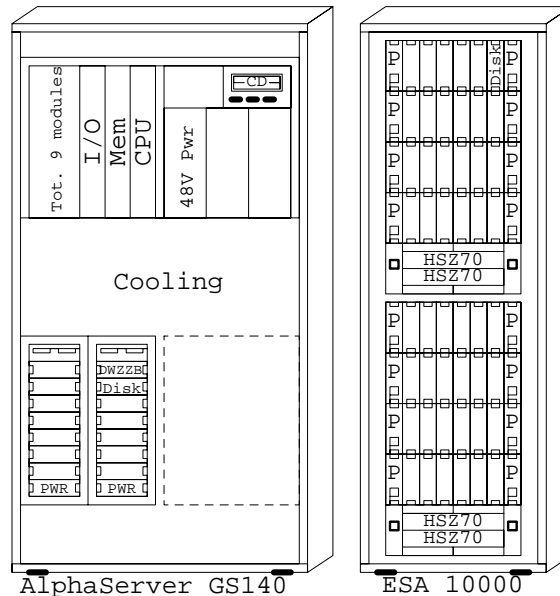

FDDI

Ethernet

AlphaServer GS140 6/525 Windows NT System

Windows NT
525MHz EV6
AlphaServer GS140

BN19C-2E
SN-LKQ47-AF

GOLDEN EGGS
Drawing: p_GTANGS1401
Date: 1999-01-07 18:03:48

Bill of Material

Code	Quant.	Description
762P5-AX	3	ASRV GS60/140 SMP Module WNT
BN19C-2E	1	PowerCable 240V, C-Europe
BN38C-02	1	Ultra Cbl VHDCI - 68HD
DEFFPA-DB	1	PCI to FDDI DAS
DN-393GG-AB	1	AlphaServ GS140 WNT 4GB SYS EU
DS-BA35X-HE	2	AC INPUT BOX BA370
DS-BA35X-HH	6	180W power supply Blu SBB
DS-BA35X-HJ	2	48VDC 180W Power Supply Blue
DS-HSSIM-AB	4	64MB Cache Upg for HSZ70
DS-RZ1CF-VW	5	4,3GB 7200 UltraSCSI Disk
DS-RZ1DD-VW	24	9.1GB 10000r UltraSCSI disk
DS-RZ1ED-VW	24	18.2GB 10000r UltraSCSI disk
DS-SW6XP-AB	1	PDU REDUNDANT FOR SW600 50Hz
DS-SWXES-BB	1	ESA HIGH BW BUILDING BLK 50HZ
DWLPB-BA	1	2nd 12 Slot PCI for DWLPB-AA
H7263-AB	1	48Volt Power Regulator Option
KZPBA-CA	1	PCI to UltraSCSI Adapter UWSE
KZPBA-CB	2	PCI to UltraSCSI Adapter UWdif
MS7CC-GA	1	4GB AlphaServer 8xxx Memory
QB-5SBAD-SA	4	HSZ70 SW NTA LIC/MCD
QB-5YUAA-WC	1	WNT SV ENT1-16 LIC/MCD English
SN-LKQ47-AF	1	102 KEY KYBD, NON-WIN, Finnish
SN-VRQV5-24	1	COMPAQ V55 CLR MON,NH,TC095
TZ88N-VA	2	20/40GB SE DLT-tape StorageWor