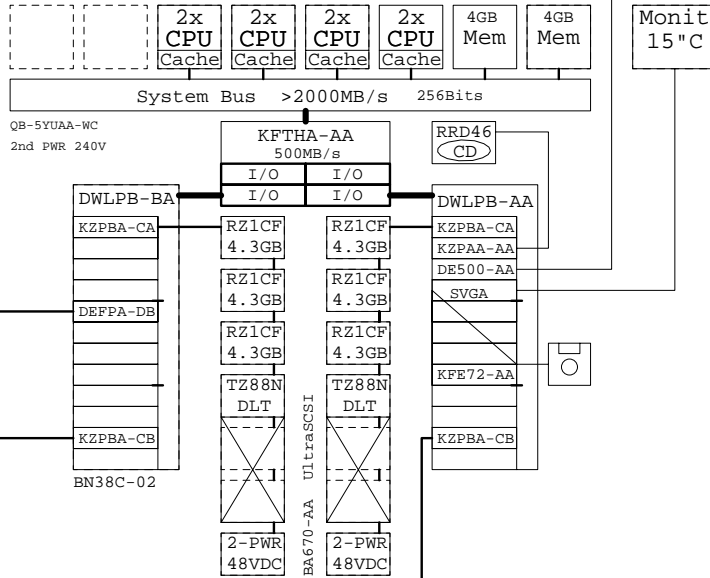

FDDI

Ethernet

AlphaServer GS140 6/525 Windows NT System

Windows NT
525MHz EV6
AlphaServer GS140

BN19C-2E
SN-LKQ47-AF

GOLDEN EGGS
Drawing: p_GTANGS1401
Date: 1999-01-07 18:03:48

Bill of Material

Code	Quant.	Description
762P5-AX	3	ASRV GS60/140 SMP Module WNT
BN19C-2E	1	PowerCable 240V, C-Europe
BN38C-02	1	Ultra Cbl VHDCI - 68HD
DEFFPA-DB	1	PCI to FDDI DAS
DN-393GG-AB	1	AlphaServ GS140 WNT 4GB SYS EU
DS-BA35X-HE	2	AC INPUT BOX BA370
DS-BA35X-HH	6	180W power supply Blu SBB
DS-BA35X-HJ	2	48VDC 180W Power Supply Blue
DS-HSSIM-AB	4	64MB Cache Upg for HSZ70
DS-RZ1CF-VW	5	4,3GB 7200 UltraSCSI Disk
DS-RZ1DD-VW	24	9.1GB 10000r UltraSCSI disk
DS-RZ1ED-VW	24	18.2GB 10000r UltraSCSI disk
DS-SW6XP-AB	1	PDU REDUNDANT FOR SW600 50Hz
DS-SWXES-BB	1	ESA HIGH BW BUILDING BLK 50HZ
DWLPB-BA	1	2nd 12 Slot PCI for DWLPB-AA
H7263-AB	1	48Volt Power Regulator Option
KZPBA-CA	1	PCI to UltraSCSI Adapter UWSE
KZPBA-CB	2	PCI to UltraSCSI Adapter UWdif
MS7CC-GA	1	4GB AlphaServer 8xxx Memory
QB-5SBAD-SA	4	HSZ70 SW NTA LIC/MCD
QB-5YUAA-WC	1	WNT SV ENT1-16 LIC/MCD English
SN-LKQ47-AF	1	102 KEY KYBD, NON-WIN, Finnish
SN-VRQV5-24	1	COMPAQ V55 CLR MON,NH,TC095
TZ88N-VA	2	20/40GB SE DLT-tape StorageWor