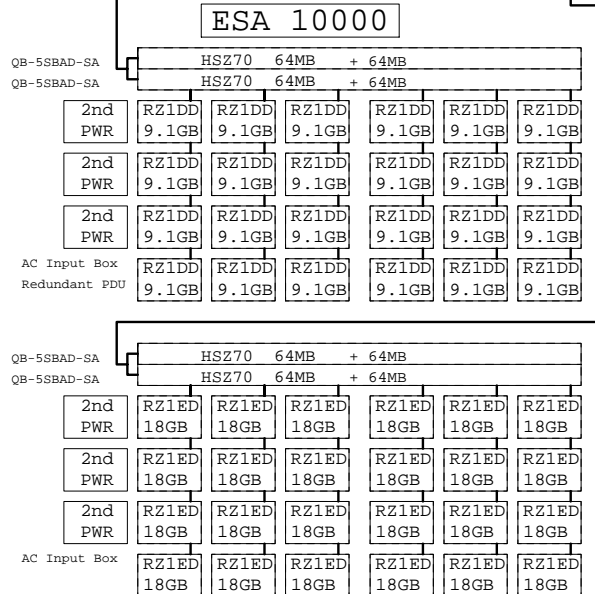

FDDI

Ethernet

AlphaServer GS140 6/525 Windows NT System

Windows NT
525MHz EV6
AlphaServer GS140

BN19C-2E
SN-LKQ47-AF

GOLDEN EGGS
Drawing: p_GTANGS1401
Date: 1999-01-07 18:03:48

Bill of Material

Code	Quant.	Description
762P5-AX	3	ASRV GS60/140 SMP Module WNT
BN19C-2E	1	PowerCable 240V, C-Europe
BN38C-02	1	Ultra Cbl VHDCI - 68HD
DEFFPA-DB	1	PCI to FDDI DAS
DN-393GG-AB	1	AlphaServ GS140 WNT 4GB SYS EU
DS-BA35X-HE	2	AC INPUT BOX BA370
DS-BA35X-HH	6	180W power supply Blu SBB
DS-BA35X-HJ	2	48VDC 180W Power Supply Blue
DS-HSSIM-AB	4	64MB Cache Upg for HSZ70
DS-RZ1CF-VW	5	4,3GB 7200 UltraSCSI Disk
DS-RZ1DD-VW	24	9.1GB 10000r UltraSCSI disk
DS-RZ1ED-VW	24	18.2GB 10000r UltraSCSI disk
DS-SW6XP-AB	1	PDU REDUNDANT FOR SW600 50Hz
DS-SWXES-BB	1	ESA HIGH BW BUILDING BLK 50HZ
DWLPB-BA	1	2nd 12 Slot PCI for DWLPB-AA
H7263-AB	1	48Volt Power Regulator Option
KZPBA-CA	1	PCI to UltraSCSI Adapter UWSE
KZPBA-CB	2	PCI to UltraSCSI Adapter UWdif
MS7CC-GA	1	4GB AlphaServer 8xxx Memory
QB-5SBAD-SA	4	HSZ70 SW NTA LIC/MCD
QB-5YUAA-WC	1	WNT SV ENT1-16 LIC/MCD English
SN-LKQ47-AF	1	102 KEY KYBD, NON-WIN, Finnish
SN-VRQV5-24	1	COMPAQ V55 CLR MON,NH,TC095
TZ88N-VA	2	20/40GB SE DLT-tape StorageWor