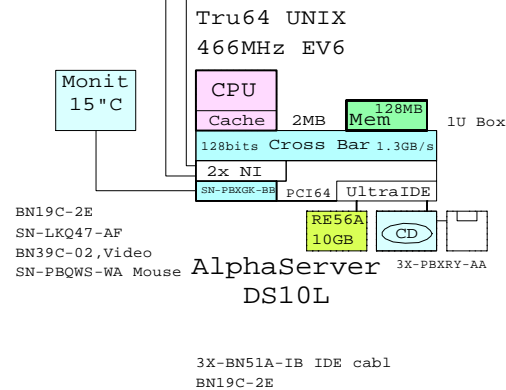

Ethernet
Ethernet

DS10L UNIX with External SCSI RAID

DS10L UNIX, SCSI, One-box

DS10L UNIX, IDE, One-box

Bill of material

Part Number	Qty	Description
1	1	DA-71AAA-DA 1 AS DS10L 6/466 256MB UNIX
1.1	2	DS-RZ2EF-WA 2 18GB 10000RPM UltraSCSI Disk
1.2	1	KZPBA-CA 1 PCI to UltraSCSI Adapter UWSE
2	1	VT510-A4 1 Text Terminal WH Intl No-hemi
3	1	3X-BN50A-02 1 Two drop SCSI cable, LED
4	1	SN-LKQ47-AF 1 102 KEY KYBD, NON-WIN, Finnish
5	2	BN19C-2E 2 PowerCable 240V, C-Europe

Bill of material

Part Number	Qty	Description
1	1	DA-71AAA-EA 1 AS DS10L 6/466 512MB UNIX
1.1	1	3X-PBXRY-AA 1 Diskette/ 24x CD-ROM Combo
1.2	1	3X-RE56A-BA 1 DS10 10GB 7200 IDE-disk drive
1.3	3	KZPAC-CB 3 Chan. SCSI RAID 8MB UltraW
1.4	1	KZPSC-UB 1 Battery Backup for KZPSC
2	1	DS-BA356-KF 1 Pedestal Storage, UltraW, Single-Bus
2.1	7	DS-RZ1DF-VW 7 9.1GB 7200 UltraSCSI 16bit
3	1	DS-BA356-KF 1 Pedestal Storage, UltraW, Single-Bus
3.1	7	DS-RZ1DF-VW 7 9.1GB 7200 UltraSCSI 16bit
4	1	VT510-A4 1 Text Terminal WH Intl No-hemi
5	1	3X-BN51A-IB 1 One drop DS10L IDE cable
6	1	SN-LKQ47-AF 1 102 KEY KYBD, NON-WIN, Finnish
7	4	BN19C-2E 4 PowerCable 240V, C-Europe
8	2	BN37A-02 2 Ultra Cbl VHDCI - VHDCI

Bill of material

Part Number	Qty	Description
1	1	DA-71AAA-CA 1 AS DS10L 6/466 128MB UNIX
1.1	1	3X-PBXRY-AA 1 Diskette/ 24x CD-ROM Combo
1.2	1	3X-RE56A-BA 1 DS10 10GB 7200 IDE-disk drive
1.3	1	SN-PBXGK-BB 1 Elsa Gloria Synergy 8M Video Graphics
2	1	3R-VRQV5-24 1 COMPAQ V55 CLR MON,NH,TC095
3	1	3X-BN51A-IB 1 One drop DS10L IDE cable
4	1	SN-PBQWS-WA 1 Standard Compaq opal mouse
5	1	BN39C-02 1 1.8 Video Extension Cable ****
6	1	SN-LKQ47-AF 1 102 KEY KYBD, NON-WIN, Finnish
7	2	BN19C-2E 2 PowerCable 240V, C-Europe