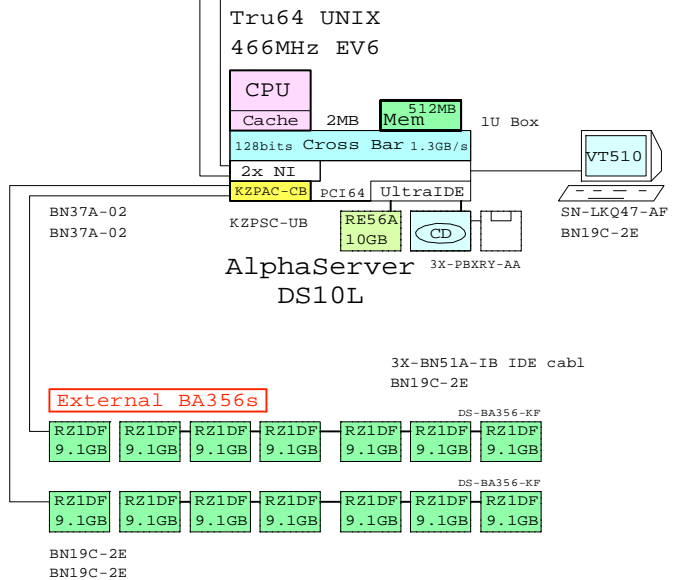

Ethernet
Ethernet

DS10L UNIX with External SCSI RAID

DS10L UNIX, SCSI, One-box

DS10L UNIX, IDE, One-box

Bill of material

Part Number	Qty	Description
1	1	DA-71AAA-DA 1 AS DS10L 6/466 256MB UNIX
1.1	2	DS-RZ2EF-WA 2 18GB 10000RPM UltraSCSI Disk
1.2	1	KZPBA-CA 1 PCI to UltraSCSI Adapter UWSE
2	1	VT510-A4 1 Text Terminal WH Intl No-hemi
3	1	3X-BN50A-02 1 Two drop SCSI cable, LED
4	1	SN-LKQ47-AF 1 102 KEY KYBD, NON-WIN, Finnish
5	2	BN19C-2E 2 PowerCable 240V, C-Europe

Bill of material

Part Number	Qty	Description
1	1	DA-71AAA-EA 1 AS DS10L 6/466 512MB UNIX
1.1	1	3X-PBXRY-AA 1 Diskette/ 24x CD-ROM Combo
1.2	1	3X-RE56A-BA 1 DS10 10GB 7200 IDE-disk drive
1.3	3	KZPAC-CB 3 Chan. SCSI RAID 8MB UltraW
1.4	1	KZPSC-UB 1 Battery Backup for KZPSC
2	1	DS-BA356-KF 1 Pedestal Storage, UltraW, Single-Bus
2.1	7	DS-RZ1DF-VW 7 9.1GB 7200 UltraSCSI 16bit
3	1	DS-BA356-KF 1 Pedestal Storage, UltraW, Single-Bus
3.1	7	DS-RZ1DF-VW 7 9.1GB 7200 UltraSCSI 16bit
4	1	VT510-A4 1 Text Terminal WH Intl No-hemi
5	1	3X-BN51A-IB 1 One drop DS10L IDE cable
6	1	SN-LKQ47-AF 1 102 KEY KYBD, NON-WIN, Finnish
7	4	BN19C-2E 4 PowerCable 240V, C-Europe
8	2	BN37A-02 2 Ultra Cbl VHDCI - VHDCI

Bill of material

Part Number	Qty	Description
1	1	DA-71AAA-CA 1 AS DS10L 6/466 128MB UNIX
1.1	1	3X-PBXRY-AA 1 Diskette/ 24x CD-ROM Combo
1.2	1	3X-RE56A-BA 1 DS10 10GB 7200 IDE-disk drive
1.3	1	SN-PBXGK-BB 1 Elsa Gloria Synergy 8M Video Graphics
2	1	3R-VRQV5-24 1 COMPAQ V55 CLR MON,NH,TC095
3	1	3X-BN51A-IB 1 One drop DS10L IDE cable
4	1	SN-PBQWS-WA 1 Standard Compaq opal mouse
5	1	BN39C-02 1 1.8 Video Extension Cable ****
6	1	SN-LKQ47-AF 1 102 KEY KYBD, NON-WIN, Finnish
7	2	BN19C-2E 2 PowerCable 240V, C-Europe