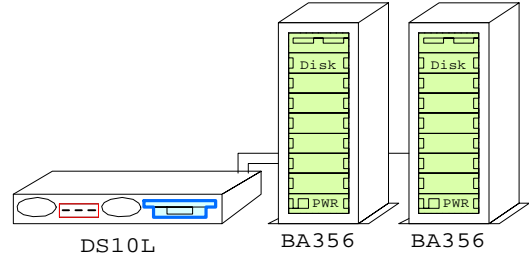

Ethernet
Ethernet

DS10L UNIX with External SCSI RAID

DS10L UNIX, SCSI, One-box

DS10L UNIX, IDE, One-box

Bill of material

Part Number	Qty	Description
1	1	DA-71AAA-DA 1 AS DS10L 6/466 256MB UNIX
1.1	2	DS-RZ2EF-WA 2 18GB 10000RPM UltraSCSI Disk
1.2	1	KZPBA-CA 1 PCI to UltraSCSI Adapter UWSE
2	1	VT510-A4 1 Text Terminal WH Intl No-hemi
3	1	3X-BN50A-02 1 Two drop SCSI cable, LED
4	1	SN-LKQ47-AF 1 102 KEY KYBD, NON-WIN, Finnish
5	2	BN19C-2E 2 PowerCable 240V, C-Europe

Bill of material

Part Number	Qty	Description
1	1	DA-71AAA-EA 1 AS DS10L 6/466 512MB UNIX
1.1	1	3X-PBXRY-AA 1 Diskette/ 24x CD-ROM Combo
1.2	1	3X-RE56A-BA 1 DS10 10GB 7200 IDE-disk drive
1.3	3	KZPAC-CB 3 Chan. SCSI RAID 8MB UltraW
1.4	1	KZPSC-UB 1 Battery Backup for KZPSC
2	1	DS-BA356-KF 1 Pedestal Storage, UltraW, Single-Bus
2.1	7	DS-RZ1DF-VW 7 9.1GB 7200 UltraSCSI 16bit
3	1	DS-BA356-KF 1 Pedestal Storage, UltraW, Single-Bus
3.1	7	DS-RZ1DF-VW 7 9.1GB 7200 UltraSCSI 16bit
4	1	VT510-A4 1 Text Terminal WH Intl No-hemi
5	1	3X-BN51A-IB 1 One drop DS10L IDE cable
6	1	SN-LKQ47-AF 1 102 KEY KYBD, NON-WIN, Finnish
7	4	BN19C-2E 4 PowerCable 240V, C-Europe
8	2	BN37A-02 2 Ultra Cbl VHDCI - VHDCI

Bill of material

Part Number	Qty	Description
1	1	DA-71AAA-CA 1 AS DS10L 6/466 128MB UNIX
1.1	1	3X-PBXRY-AA 1 Diskette/ 24x CD-ROM Combo
1.2	1	3X-RE56A-BA 1 DS10 10GB 7200 IDE-disk drive
1.3	1	SN-PBXGK-BB 1 Elsa Gloria Synergy 8M Video Graphics
2	1	3R-VRQV5-24 1 COMPAQ V55 CLR MON,NH,TC095
3	1	3X-BN51A-IB 1 One drop DS10L IDE cable
4	1	SN-PBQWS-WA 1 Standard Compaq opal mouse
5	1	BN39C-02 1 1.8 Video Extension Cable ****
6	1	SN-LKQ47-AF 1 102 KEY KYBD, NON-WIN, Finnish
7	2	BN19C-2E 2 PowerCable 240V, C-Europe