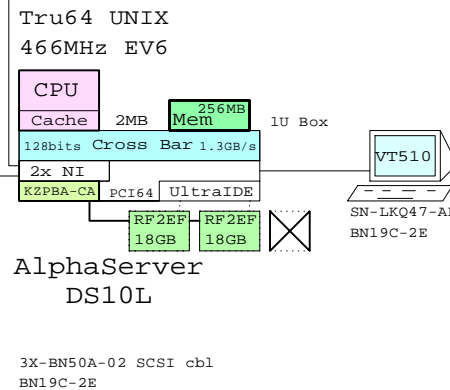

Ethernet
Ethernet

DS10L UNIX with External SCSI RAID

DS10L UNIX, SCSI, One-box

DS10L UNIX, IDE, One-box

Bill of material

Part Number	Qty	Description
1	1	DA-71AAA-DA 1 AS DS10L 6/466 256MB UNIX
1.1	2	DS-RZ2EF-WA 2 18GB 10000RPM UltraSCSI Disk
1.2	1	KZPBA-CA 1 PCI to UltraSCSI Adapter UWSE
2	1	VT510-A4 1 Text Terminal WH Intl No-hemi
3	1	3X-BN50A-02 1 Two drop SCSI cable, LED
4	1	SN-LKQ47-AF 1 102 KEY KYBD, NON-WIN, Finnish
5	2	BN19C-2E 2 PowerCable 240V, C-Europe

Bill of material

Part Number	Qty	Description
1	1	DA-71AAA-EA 1 AS DS10L 6/466 512MB UNIX
1.1	1	3X-PBXRY-AA 1 Diskette/ 24x CD-ROM Combo
1.2	1	3X-RE56A-BA 1 DS10 10GB 7200 IDE-disk drive
1.3	3	KZPAC-CB 3 Chan. SCSI RAID 8MB UltraW
1.4	1	KZPSC-UB 1 Battery Backup for KZPSC
2	1	DS-BA356-KF 1 Pedestal Storage, UltraW, Single-Bus
2.1	7	DS-RZ1DF-VW 7 9.1GB 7200 UltraSCSI 16bit
3	1	DS-BA356-KF 1 Pedestal Storage, UltraW, Single-Bus
3.1	7	DS-RZ1DF-VW 7 9.1GB 7200 UltraSCSI 16bit
4	1	VT510-A4 1 Text Terminal WH Intl No-hemi
5	1	3X-BN51A-IB 1 One drop DS10L IDE cable
6	1	SN-LKQ47-AF 1 102 KEY KYBD, NON-WIN, Finnish
7	4	BN19C-2E 4 PowerCable 240V, C-Europe
8	2	BN37A-02 2 Ultra Cbl VHDCI - VHDCI

Bill of material

Part Number	Qty	Description
1	1	DA-71AAA-CA 1 AS DS10L 6/466 128MB UNIX
1.1	1	3X-PBXRY-AA 1 Diskette/ 24x CD-ROM Combo
1.2	1	3X-RE56A-BA 1 DS10 10GB 7200 IDE-disk drive
1.3	1	SN-PBXGK-BB 1 Elsa Gloria Synergy 8M Video Graphics
2	1	3R-VRQV5-24 1 COMPAQ V55 CLR MON,NH,TC095
3	1	3X-BN51A-IB 1 One drop DS10L IDE cable
4	1	SN-PBQWS-WA 1 Standard Compaq opal mouse
5	1	BN39C-02 1 1.8 Video Extension Cable ****
6	1	SN-LKQ47-AF 1 102 KEY KYBD, NON-WIN, Finnish
7	2	BN19C-2E 2 PowerCable 240V, C-Europe