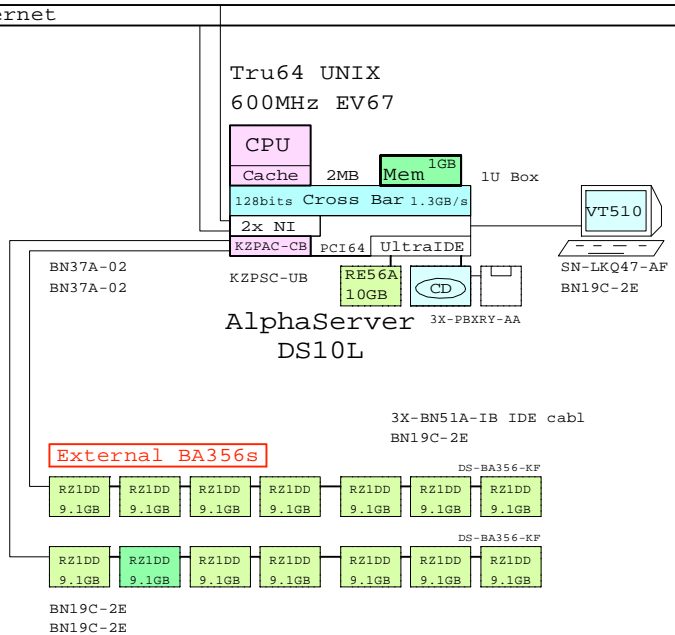

Ethernet
Ethernet

DS10L UNIX with External SCSI RAID

Bill of material

Part Number	Qty	Description
1	1	AS DS10L 67/600 1GB UNIX
1.1	1	Diskette/ 24x CD-ROM Combo
1.2	1	DS10 10GB 7200 IDE-disk drive 1"
1.3	3	Chan. SCSI RAID 8MB UltraW
1.4	1	Battery Backup for KZPSC
2	1	Pedestal Storage, UltraW, Single-Bus
2.1	7	9.1GB 10000r UltraSCSI disk
3	1	Pedestal Storage, UltraW, Single-Bus
3.1	7	9.1GB 10000r UltraSCSI disk
4	1	Text Terminal WH Intl No-hemi
5	1	One drop DS10L IDE cable
6	1	102 KEY KYBD, NON-WIN, Finnish
7	4	PowerCable 240V, C-Europe
8	2	Ultra Cbl VHDCI - VHDCI

This template is included in the present GOLDEN EGGS Software kit.

DS10L UNIX, SCSI, One-box

Bill of material

Part Number	Qty	Description
1	1	AS DS10L 67/600 512MB UNIX
1.1	2	18.2GB 10krRPM Ultra3 SCSI Disk
1.2	1	PCI to UltraSCSI Adapter UWSE
2	1	Text Terminal WH Intl No-hemi
3	1	Two drop SCSI cable, LED
4	1	102 KEY KYBD, NON-WIN, Finnish
5	2	PowerCable 240V, C-Europe

Bill of material

Part Number	Qty	Description
1	1	AS DS10L 67/600 256MB UNIX
1.1	1	Diskette/ 24x CD-ROM Combo
1.2	1	DS10 10GB 7200 IDE-disk drive 1"
1.3	1	Elsa Gloria Synergy 8M Video Graphics
2	1	COMPAQ V55 CLR MON,NH,TCO95
3	1	One drop DS10L IDE cable
4	1	Standard Compaq opal mouse
5	1	1.8 Video Extension Cable ****
6	1	102 KEY KYBD, NON-WIN, Finnish
7	2	PowerCable 240V, C-Europe