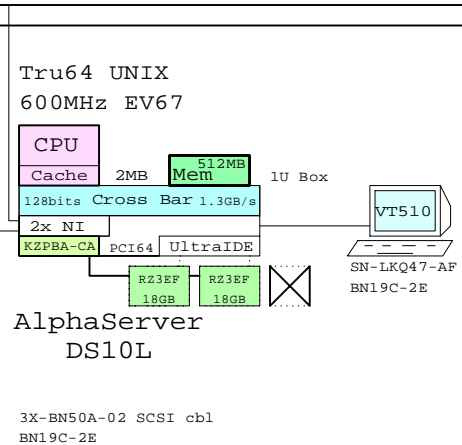

Ethernet
Ethernet

DS10L UNIX with External SCSI RAID

Bill of material

Part Number	Qty	Description
1	1	AS DS10L 67/600 1GB UNIX
1.1	1	Diskette/ 24x CD-ROM Combo
1.2	1	DS10 10GB 7200 IDE-disk drive 1"
1.3	3	Chan. SCSI RAID 8MB UltraW
1.4	1	Battery Backup for KZPSC
2	1	Pedestal Storage, UltraW, Single-Bus
2.1	7	9.1GB 10000r UltraSCSI disk
3	1	Pedestal Storage, UltraW, Single-Bus
3.1	7	9.1GB 10000r UltraSCSI disk
4	1	Text Terminal WH Intl No-hemi
5	1	One drop DS10L IDE cable
6	1	102 KEY KYBD, NON-WIN, Finnish
7	4	PowerCable 240V, C-Europe
8	2	Ultra Cbl VHDCI - VHDCI

This template is included in the present GOLDEN EGGS Software kit.

DS10L UNIX, SCSI, One-box

Bill of material

Part Number	Qty	Description
1	1	AS DS10L 67/600 512MB UNIX
1.1	2	18.2GB 10krRPM Ultra3 SCSI Disk
1.2	1	PCI to UltraSCSI Adapter UWSE
2	1	Text Terminal WH Intl No-hemi
3	1	Two drop SCSI cable, LED
4	1	102 KEY KYBD, NON-WIN, Finnish
5	2	PowerCable 240V, C-Europe

Bill of material

Part Number	Qty	Description
1	1	AS DS10L 67/600 256MB UNIX
1.1	1	Diskette/ 24x CD-ROM Combo
1.2	1	DS10 10GB 7200 IDE-disk drive 1"
1.3	1	Elsa Gloria Synergy 8M Video Graphics
2	1	COMPAQ V55 CLR MON,NH,TCO95
3	1	One drop DS10L IDE cable
4	1	Standard Compaq opal mouse
5	1	1.8 Video Extension Cable ****
6	1	102 KEY KYBD, NON-WIN, Finnish
7	2	PowerCable 240V, C-Europe