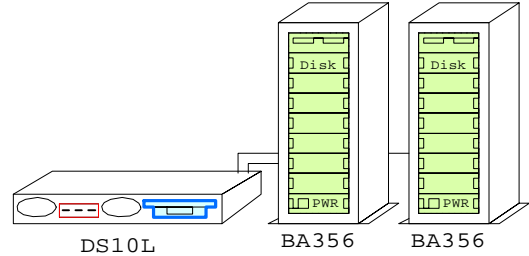

Ethernet
Ethernet

DS10L UNIX with External SCSI RAID

Bill of material

Part Number	Qty	Description
1	1	AS DS10L 67/600 1GB UNIX
1.1	1	Diskette/ 24x CD-ROM Combo
1.2	1	DS10 10GB 7200 IDE-disk drive 1"
1.3	3	Chan. SCSI RAID 8MB UltraW
1.4	1	Battery Backup for KZPSC
2	1	Pedestal Storage, UltraW, Single-Bus
2.1	7	9.1GB 10000r UltraSCSI disk
3	1	Pedestal Storage, UltraW, Single-Bus
3.1	7	9.1GB 10000r UltraSCSI disk
4	1	Text Terminal WH Intl No-hemi
5	1	One drop DS10L IDE cable
6	1	102 KEY KYBD, NON-WIN, Finnish
7	4	PowerCable 240V, C-Europe
8	2	Ultra Cbl VHDCI - VHDCI

This template is included in the present GOLDEN EGGS Software kit.

DS10L UNIX, SCSI, One-box

Bill of material

Part Number	Qty	Description
1	1	AS DS10L 67/600 512MB UNIX
1.1	2	18.2GB 10krRPM Ultra3 SCSI Disk
1.2	1	PCI to UltraSCSI Adapter UWSE
2	1	Text Terminal WH Intl No-hemi
3	1	Two drop SCSI cable, LED
4	1	102 KEY KYBD, NON-WIN, Finnish
5	2	PowerCable 240V, C-Europe

Bill of material

Part Number	Qty	Description
1	1	AS DS10L 67/600 256MB UNIX
1.1	1	Diskette/ 24x CD-ROM Combo
1.2	1	DS10 10GB 7200 IDE-disk drive 1"
1.3	1	Elsa Gloria Synergy 8M Video Graphics
2	1	COMPAQ V55 CLR MON,NH,TCO95
3	1	One drop DS10L IDE cable
4	1	Standard Compaq opal mouse
5	1	1.8 Video Extension Cable ****
6	1	102 KEY KYBD, NON-WIN, Finnish
7	2	PowerCable 240V, C-Europe