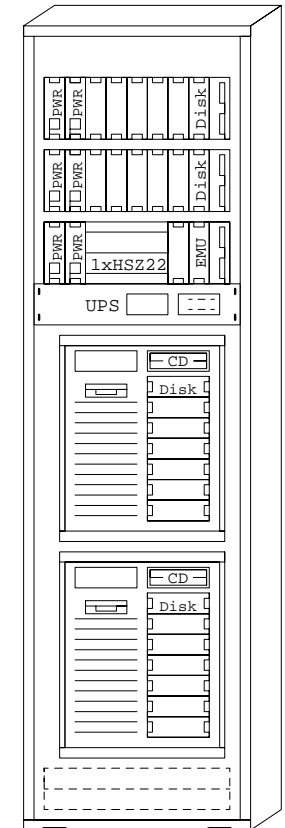

DS20 One Cabinet Tru64 UNIX Cluster

Ethernet

FDDI

Bill of material for this cabinet system

Part Number	Qty	Description
BN19C-2E	2	PowerCable 240V, C-Europe
BN39C-02	2	1.8 Video Extension Cable ****
DA-55NJA-EA	2	AS DS20 6/500 512MB,PED,UNIX
DA-AAHZA-JB	1	Cabinet Unix RTG DS20 RA3000 240V
DEFPA-UB	2	PCI to FDDI SAS,TP-PMD
DS-HSZ22-AA	1	HSZ22 controller 16MB
DS-RZ1DA-VW	4	9.1GB 7200r UltraSCSI disk
DS-RZ1FB-VW	6	36GB 7200 UltraSCSI Disk
H7899-AA	2	As DS20 Power Supply
KN310-AB	2	AS DS20 6/500 SMP UPG UNIX
MS340-CA	2	DS20 256MB SDIMM MEM 4x64MB
SN-LKQ47-AF	2	102 KEY KYBD, NON-WIN, Finnish
SN-PBXGK-BB	2	Elsa Gloria Synergy 8M Video Graphics
SN-VRQV5-24	2	COMPAQ V55 CLR MON,NH,TCO95
TLZ10-LK	2	TLZ10 for AServr 800/1200/4000
YS-ASCAA-AA	1	M-CAB/SYS/STO Assembly