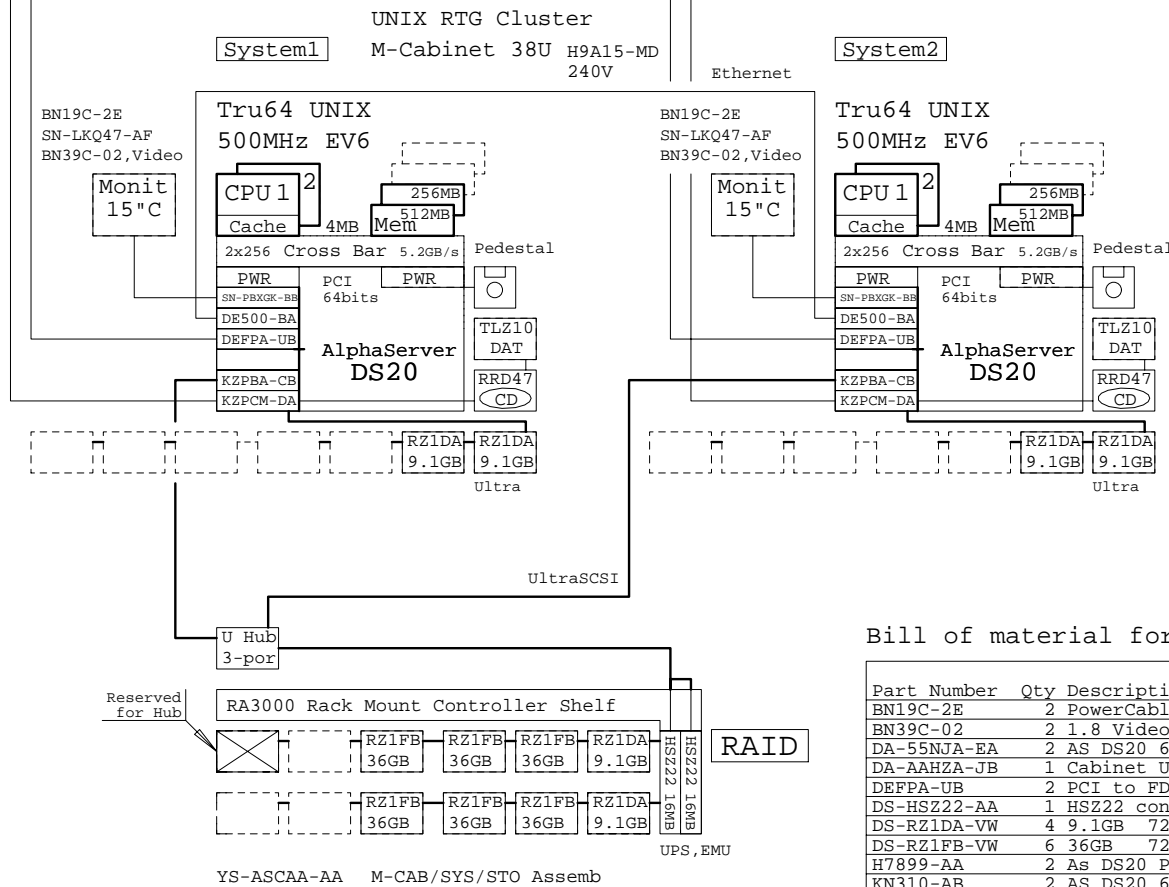

DS20 One Cabinet Tru64 UNIX Cluster

Ethernet

FDDI

Bill of material for this cabinet system

Part Number	Qty	Description
BN19C-2E	2	PowerCable 240V, C-Europe
BN39C-02	2	1.8 Video Extension Cable ****
DA-55NJA-EA	2	AS DS20 6/500 512MB,PED,UNIX
DA-AAHZA-JB	1	Cabinet Unix RTG DS20 RA3000 240V
DEFPA-UB	2	PCI to FDDI SAS,TP-PMD
DS-HSZ22-AA	1	HSZ22 controller 16MB
DS-RZ1DA-VW	4	9.1GB 7200r UltraSCSI disk
DS-RZ1FB-VW	6	36GB 7200 UltraSCSI Disk
H7899-AA	2	As DS20 Power Supply
KN310-AB	2	AS DS20 6/500 SMP UPG UNIX
MS340-CA	2	DS20 256MB SDIMM MEM 4x64MB
SN-LKQ47-AF	2	102 KEY KYBD, NON-WIN, Finnish
SN-PBXGK-BB	2	Elsa Gloria Synergy 8M Video Graphics
SN-VRQV5-24	2	COMPAQ V55 CLR MON,NH,TCO95
TLZ10-LK	2	TLZ10 for AServr 800/1200/4000
YS-ASCAA-AA	1	M-CAB/SYS/STO Assembly

AlphaServer DS20
In H9A15-MD

COMPAQ	01-Jul-1999	GTAUDS203
	www.digital.com/golden-eggs	
AlphaServer DS20 Tru64 UNIX Cluster		
GOLDEN EGGS Visual Configurations, Helsinki		

This template is included in the present GOLDEN EGGS Software kit.

DS20 UNIX