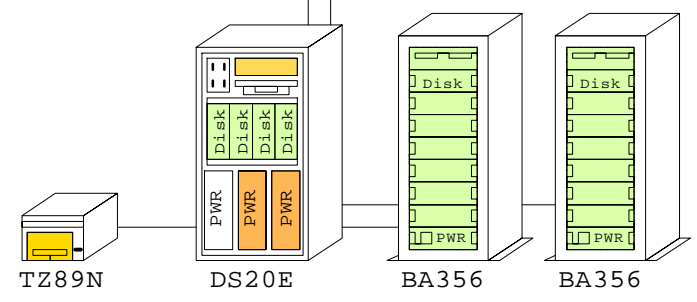

DS20E expanded Tru64 UNIX system

FDDI
Ethernet

SN-LKQ47-AF
BN39C-02, Video
BN19C-2E

Bill of material

	Part Number	Qty	Description
	3X-BA56P-PA	1	DS20E Mini tower pedestal kit
1.1	3X-BC56C-2F	1	DS20E SCSI Cable Kit
1.2	BN19C-2E	3	PowerCable 240V, C-Europe
1.3	DA-56NRA-EA	1	AS DS20E 6/500 512MB, Rack, UNIX
1.3.1	3R-VROV5-24	1	COMPAQ V55 CLR MON, NH, TCO95
1.3.2	3X-BA611-4D	1	Disk Cage for DS20E, 4x disk
1.3.2.1	DS-RZ2DD-16	2	ES40 Disk 9.1GB 10k Ultra2 SCSI
1.3.2.2	DS-RZ2ED-16	2	ES40 Disk 18GB 10k Ultra2 SCSI
1.3.3	DEFFA-AB	1	PCI to FDDI SAS
1.3.4	FR-H7910-AA	1	Third power supply for DS20E
1.3.5	KN310-BB	1	AS DS20E 6/500 SMP UPG UNIX
1.3.6	KZPBA-CA	2	PCI to UltraSCSI Adapter UWSE
1.3.7	KZPCM-DA	1	Dual Uscsi with FastEther PCI
1.3.8	MS340-CA	1	DS20 256MB SDIMM MEM 4x64MB
1.3.9	MS340-DA	1	DS20 512MB SDIMM MEM 4x128MB
1.3.10	SN-KZPCA-AA	1	Single channel LVD adapter
1.3.11	SN-PBXGK-BB	1	Elsa Gloria Synergy 8M Video Graphics
1.3.12	TLZ10-LB	1	12/24GB 4mm DAT 5.25" HH
2	DS-BA356-KF	1	Pedestal Storage, UltraW, Single-Bus
2.1	BN19C-2E	2	PowerCable 240V, C-Europe
2.2	BN38C-02	1	Ultra Cbl VHDCI - 68HD
2.3	CK-BA35X-HH	1	180W Stor.Shelf PWR for AS4x00
2.4	DS-RZ1ED-VW	6	18.2GB 10000r UltraSCSI disk
3	DS-BA356-KF	1	Pedestal Storage, UltraW, Single-Bus
3.1	BN19C-2E	2	PowerCable 240V, C-Europe
3.2	BN38C-02	1	Ultra Cbl VHDCI - 68HD
3.3	CK-BA35X-HH	1	180W Stor.Shelf PWR for AS4x00
3.4	DS-RZ1ED-VW	6	18.2GB 10000r UltraSCSI disk
4	DS-TZ89N-TA	1	35/70GB SE DLT-tape TT FWSE
5	BN39C-02	1	1.8 Video Extension Cable ****
6	SN-LKQ47-AF	1	102 KEY KYBD, NON-WIN, Finnish
7	BN19C-2E	2	PowerCable 240V, C-Europe
8	BN38C-02	1	Ultra Cbl VHDCI - 68HD

This template is included in the present GOLDEN EGGS Software kit.

DS20E UNIX

COMPAQ	14-Dec-1999	GTAUDS20E1
	Matti.Patari@compaq.com	

AlphaServer DS20E UNIX System
GOLDEN EGGS Visuals, Helsinki