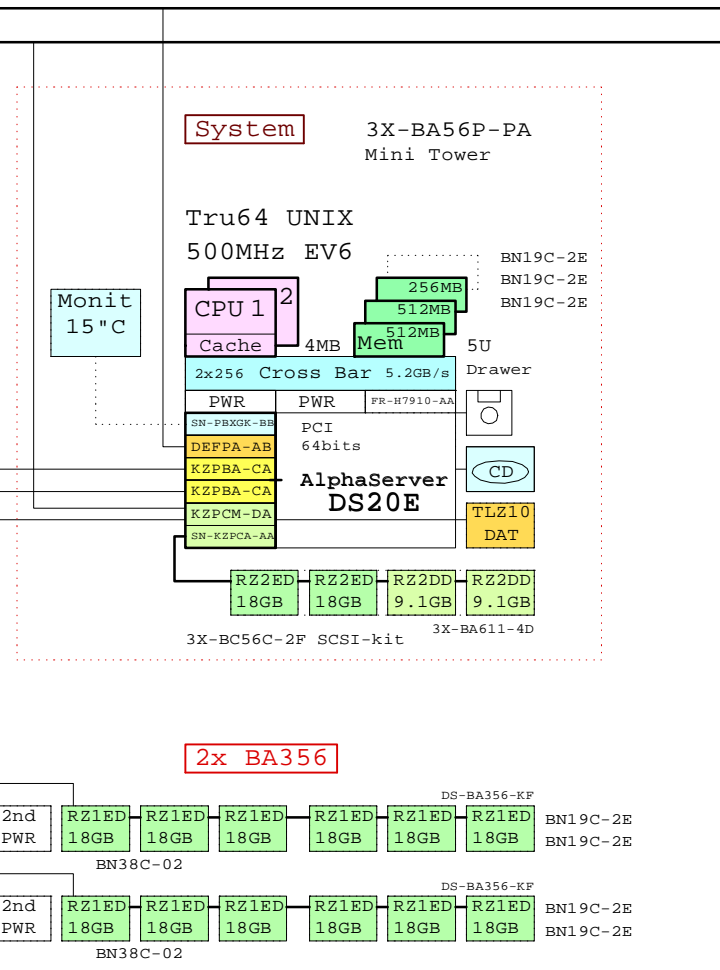

DS20E expanded Tru64 UNIX system

FDDI
Ethernet

SN-LKQ47-AF
BN39C-02, Video
BN19C-2E

Bill of material

	Part Number	Qty	Description
	3X-BA56P-PA	1	DS20E Mini tower pedestal kit
1.1	3X-BC56C-2F	1	DS20E SCSI Cable Kit
1.2	BN19C-2E	3	PowerCable 240V, C-Europe
1.3	DA-56NRA-EA	1	AS DS20E 6/500 512MB, Rack, UNIX
1.3.1	3R-VROV5-24	1	COMPAQ V55 CLR MON, NH, TCO95
1.3.2	3X-BA611-4D	1	Disk Cage for DS20E, 4x disk
1.3.2.1	DS-RZ2DD-16	2	ES40 Disk 9.1GB 10k Ultra2 SCSI
1.3.2.2	DS-RZ2ED-16	2	ES40 Disk 18GB 10k Ultra2 SCSI
1.3.3	DEFFA-AB	1	PCI to FDDI SAS
1.3.4	FR-H7910-AA	1	Third power supply for DS20E
1.3.5	KN310-BB	1	AS DS20E 6/500 SMP UPG UNIX
1.3.6	KZPBA-CA	2	PCI to UltraSCSI Adapter UWSE
1.3.7	KZPCM-DA	1	Dual Uscsi with FastEther PCI
1.3.8	MS340-CA	1	DS20 256MB SDIMM MEM 4x64MB
1.3.9	MS340-DA	1	DS20 512MB SDIMM MEM 4x128MB
1.3.10	SN-KZPCA-AA	1	Single channel LVD adapter
1.3.11	SN-PBXGK-BB	1	Elsa Gloria Synergy 8M Video Graphics
1.3.12	TLZ10-LB	1	12/24GB 4mm DAT 5.25" HH
2	DS-BA356-KF	1	Pedestal Storage, UltraW, Single-Bus
2.1	BN19C-2E	2	PowerCable 240V, C-Europe
2.2	BN38C-02	1	Ultra Cbl VHDCI - 68HD
2.3	CK-BA35X-HH	1	180W Stor.Shelf PWR for AS4x00
2.4	DS-RZ1ED-VW	6	18.2GB 10000r UltraSCSI disk
3	DS-BA356-KF	1	Pedestal Storage, UltraW, Single-Bus
3.1	BN19C-2E	2	PowerCable 240V, C-Europe
3.2	BN38C-02	1	Ultra Cbl VHDCI - 68HD
3.3	CK-BA35X-HH	1	180W Stor.Shelf PWR for AS4x00
3.4	DS-RZ1ED-VW	6	18.2GB 10000r UltraSCSI disk
4	DS-TZ89N-TA	1	35/70GB SE DLT-tape TT FWSE
5	BN39C-02	1	1.8 Video Extension Cable ****
6	SN-LKQ47-AF	1	102 KEY KYBD, NON-WIN, Finnish
7	BN19C-2E	2	PowerCable 240V, C-Europe
8	BN38C-02	1	Ultra Cbl VHDCI - 68HD

This template is included in the present GOLDEN EGGS Software kit.

DS20E UNIX

COMPAQ	14-Dec-1999	GTAUDS20E1
	Matti.Patari@compaq.com	

AlphaServer DS20E UNIX System
GOLDEN EGGS Visuals, Helsinki