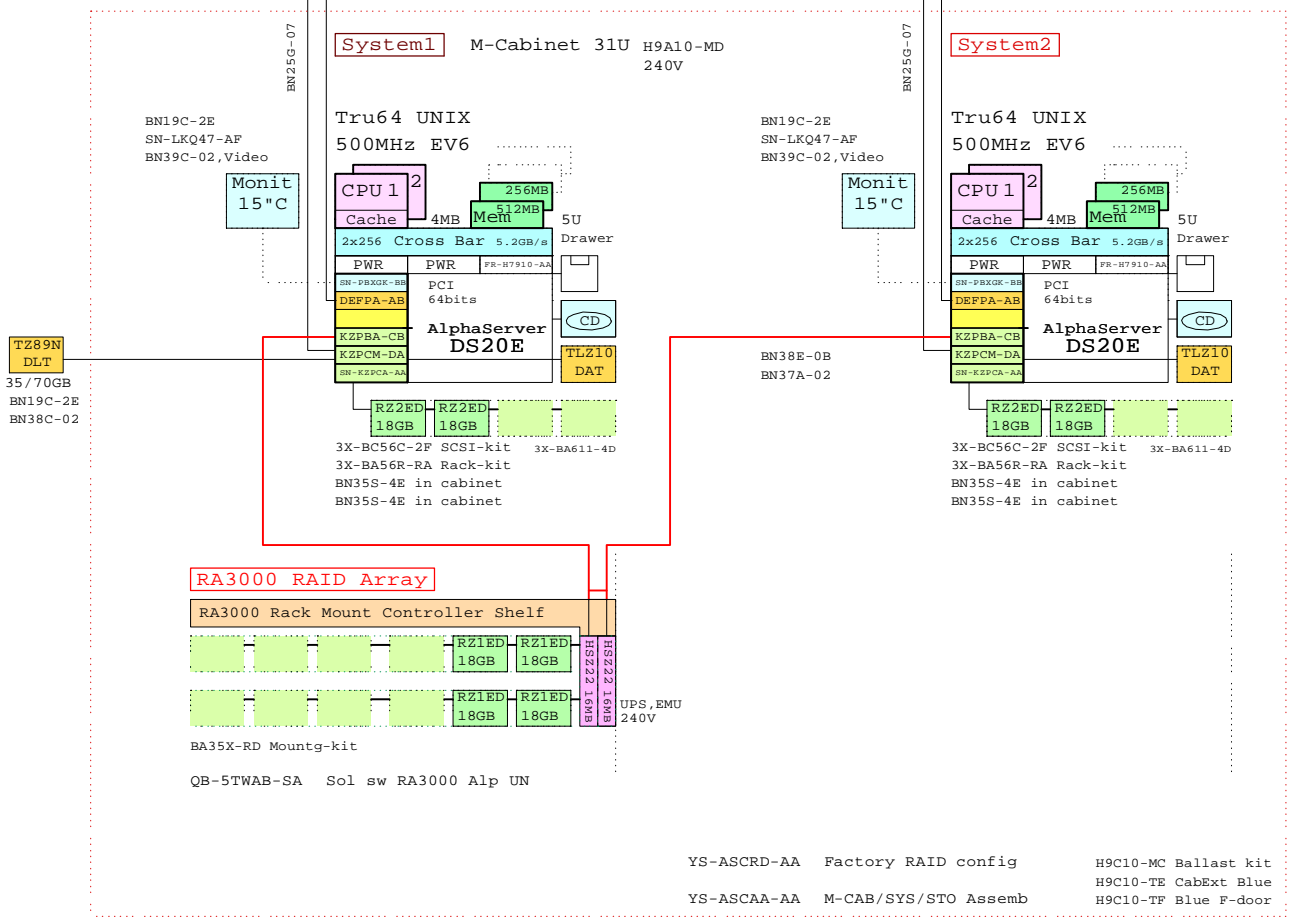

DS20E UNIX Cluster with in-cabinet RA3000 RAID storage

Ethernet

FDDI

BOM for this cabinet system

Part Number	Qty	Description
1	1	H9A10-MD 1 M-Series Cab,H9A10,Blue,240V 31U
1.1	2	3X-BA56R-RA 2 Rack mount kit, DS20E, for M-series
1.2	1	BA35X-RD 1 Mounting kit metric
1.3	2	BN19C-2E 2 PowerCable 240V, C-Europe
1.4	2	BN25G-07 2 17-03212-05 8MP-8MP PATCH CBL
1.5	4	BN35S-4E 4 PowerCord C13 to C14, Non US
1.6	1	BN37A-02 1 Ultra Cbl VHDCI - VHDCI
1.7	1	BN38E-0B 1 Ultra Cbl VHDCI - 68HD
1.8	2	BN39C-02 2 1.8 Video Extension Cable ****
1.9	1	DA-56NRA-EA 1 AS DS20E 6/500 512MB,Rack,UNIX
1.9.1	1	3R-VRQV5-24 1 COMPAQ V55 CLR MON,NH,TCO95
1.9.2	1	3X-BA611-4D 1 Disk Cage for DS20E, 4x disk
1.9.2.1	1	3X-BC56C-2F 1 DS20E SCSI Cable Kit
1.9.2.2	2	DS-RZ2ED-16 2 ES40 Disk 18GB 10k Ultra2 SCSI
1.9.3	1	DEFFA-AB 1 PCI to FDDI SAS
1.9.4	1	FR-H7910-AA 1 Third power supply for DS20E
1.9.5	1	KN310-BB 1 AS DS20E 6/500 SMP UFG UNIX
1.9.6	1	KZPBA-CB 1 PCI to UltraSCSI Adapter Uwdif
1.9.7	1	KZPCM-DA 1 Dual Uscai with FastEther PCI
1.9.8	1	MS340-CA 1 DS20 256MB SDIMM MEM 4x64MB
1.9.9	1	SN-KZPCA-AA 1 Single channel LVD adapter
1.9.10	1	SN-PBXGK-BB 1 Elsa Gloria Synergy 8M Video Graphics
1.9.11	1	TLZ10-LB 1 12/24GB 4mm DAT 5.25" HH
1.10	1	DA-56NRA-EA 1 AS DS20E 6/500 512MB,Rack,UNIX
1.10.1	1	3R-VRQV5-24 1 COMPAQ V55 CLR MON,NH,TCO95
1.10.2	1	3X-BA611-4D 1 Disk Cage for DS20E, 4x disk
1.10.2.1	1	3X-BC56C-2F 1 DS20E SCSI Cable Kit
1.10.2.2	2	DS-RZ2ED-16 2 ES40 Disk 18GB 10k Ultra2 SCSI
1.10.3	1	DEFFA-AB 1 PCI to FDDI SAS
1.10.4	1	FR-H7910-AA 1 Third power supply for DS20E
1.10.5	1	KN310-BB 1 AS DS20E 6/500 SMP UFG UNIX
1.10.6	1	KZPBA-CB 1 PCI to UltraSCSI Adapter Uwdif
1.10.7	1	KZPCM-DA 1 Dual Uscai with FastEther PCI
1.10.8	1	MS340-CA 1 DS20 256MB SDIMM MEM 4x64MB
1.10.9	1	SN-KZPCA-AA 1 Single channel LVD adapter
1.10.10	1	SN-PBXGK-BB 1 Elsa Gloria Synergy 8M Video Graphics
1.10.11	1	TLZ10-LB 1 12/24GB 4mm DAT 5.25" HH
1.11	1	DS-SWXRA-GK 1 RA3000 Rackmount one HSZ22 240V
1.11.1	1	DS-HSZ22-AA 1 HSZ22 controller 16MB
1.11.2	1	DS-SWXRA-GN 1 RA3000 Rackmount Expan 120/240
1.11.2.1	2	DS-RZ1ED-VW 2 18.2GB 10000r UltraSCSI disk
1.11.3	1	DS-SWXRA-GN 1 RA3000 Rackmount Expan 120/240
1.11.3.1	2	DS-RZ1ED-VW 2 18.2GB 10000r UltraSCSI disk
1.12	1	H9C10-MC 1 Ballast Kit for cabinets
1.13	1	H9C10-TE 1 Rear cab extender for H9A10 Blue
1.14	1	H9C10-TF 1 FrontDoorKit Blue for H9A10
1.15	1	QB-5TWAB-SA 1 Sol sw RA3000 Alp UNIX
1.16	1	SN-LKQ47-AF 2 102 KEY KYBD, NON-WIN, Finnish
1.17	1	YS-ASCAA-AA 1 M-CAB/SYS/STO Assembly
1.18	1	YS-ASCRD-AA 1 Factory configured RAID sets
2	1	DS-TZ89N-TA 1 35/70GB SE DLT-tape TT FWSE
3	1	BN19C-2E 1 PowerCable 240V, C-Europe
4	1	BN38C-02 1 Ultra Cbl VHDCI - 68HD