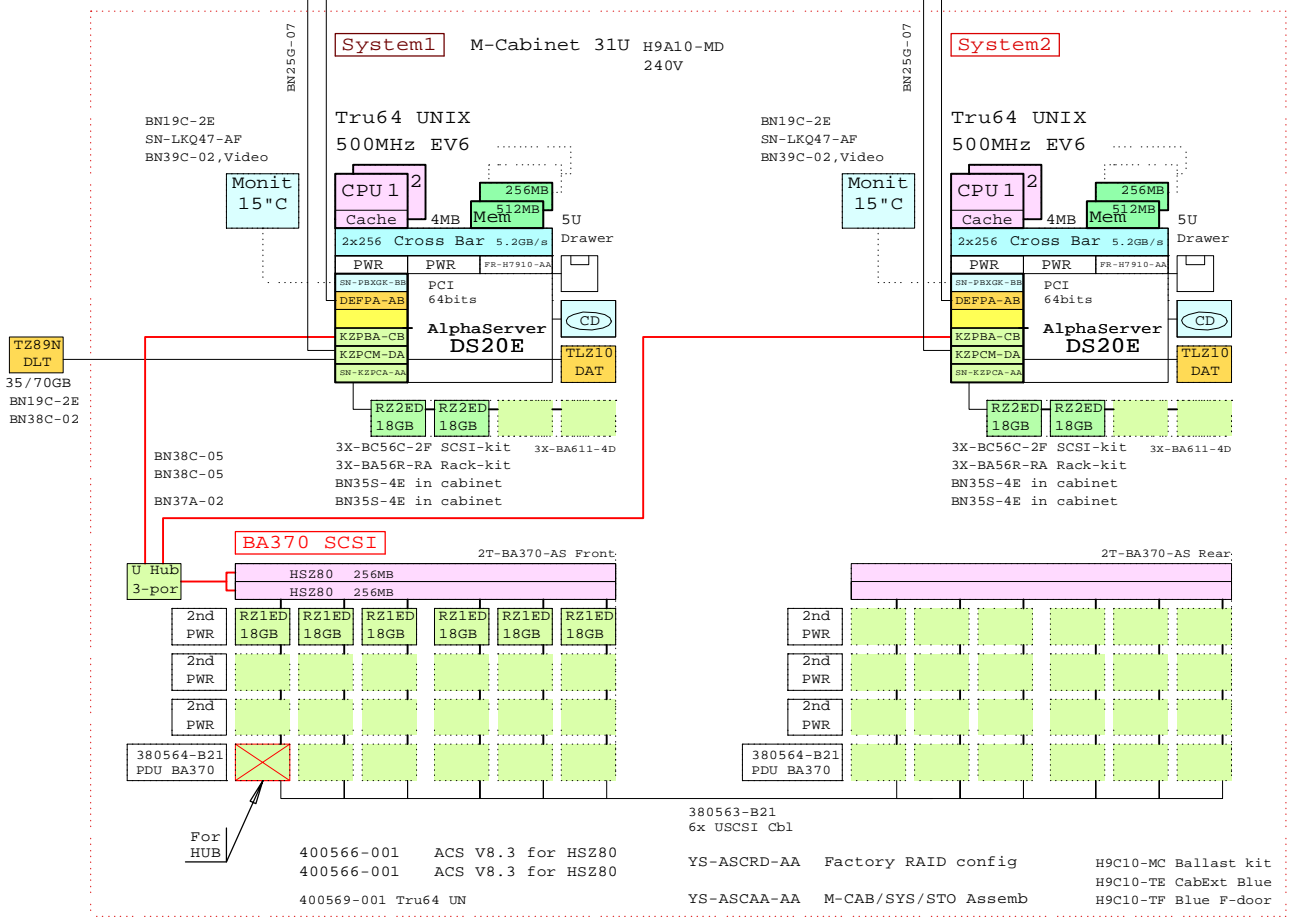

**DS20E UNIX Cluster with in-cabinet RAID storage**

Ethernet  
FDDI

BOM for this cabinet system

Part Number	Qty	Description
1		H9A10-MD
1.1	1	2T-BA370-AR 1 BA370 shelf,slides Rear RackMount
1.1.1	1	380564-B21 1 Power Distribution Unit RA8K/7k
1.1.2	3	380565-B21 3 Power Supply 180W Hot Plug SBB
1.2	1	2T-BA370-AS 1 BA370 shelf,slides Front RackMount
1.2.1	1	380564-B21 1 Power Distribution Unit RA8K/7k
1.2.2	3	380565-B21 3 Power Supply 180W Hot Plug SBB
1.2.3	2	400565-B21 2 Ultra Opt.1 cont w 2x128MB cache HSZ80
1.2.4	1	DS-DWZZH-03 1 Uscsi Act hub 0 SE:3/Dif 3.5" SBB
1.2.5	6	DS-RZ1ED-VW 6 18.2GB 10000r UltraSCSI disk
1.3	1	380563-B21 1 Set of six U SCSI cables
1.4	2	3X-BA56R-RA 2 Rack mount kit, DS20E, for M-series
1.5	2	400566-001 2 HSZ80 Controller Software ACS V8.3
1.6	1	400569-001 1 Ultra opt OS Software Tru64 UNIX
1.7	2	BN19C-2E 2 PowerCable 240V, C-Europe
1.8	2	BN25G-07 2 17-03212-05 8MP-8MP PATCH CBL
1.9	4	BN35S-4E 4 PowerCord C13 to C14, Non US
1.10	1	BN37A-02 1 Ultra Cbl VHDCI - VHDCI
1.11	2	BN38C-05 2 Ultra Cbl VHDCI - 68HD
1.12	2	BN39C-02 2 1.8 Video Extension Cable ****
1.13	1	DA-56NRA-EA 1 AS DS20E 6/500 512MB,Rack,UNIX
1.13.1	1	3R-VROV5-24 1 COMPAQ V55 CLR MON,NH,TCO95
1.13.2	1	3X-BA611-4D 1 Disk Cage for DS20E, 4x disk
1.13.2.1	1	3X-BC56C-2F 1 DS20E SCSI Cable Kit
1.13.2.2	2	DS-RZ2ED-16 2 ES40 Disk 18GB 10k Ultra2 SCSI
1.13.3	1	DEFPA-AB 1 PCI to FDDI SAS
1.13.4	1	FR-H7910-AA 1 Third power supply for DS20E
1.13.5	1	KN310-BB 1 AS DS20E 6/500 SMP UPG UNIX
1.13.6	1	KZPBA-CB 1 PCI to UltraSCSI Adapter Uwdif
1.13.7	1	KZPCM-DA 1 Dual Uscsi with FastEther PCI
1.13.8	1	MS340-CA 1 DS20 256MB SDIMM MEM 4x64MB
1.13.9	1	SN-KZPCA-AA 1 Single channel LVD adapter
1.13.10	1	SN-PBXGR-BB 1 Elsa Gloria Synergy 8M Video Graphics
1.13.11	1	TLZ10-LB 1 12/24GB 4mm DAT 5.25" HH
1.14	1	DA-56NRA-EA 1 AS DS20E 6/500 512MB,Rack,UNIX
1.14.1	1	3R-VROV5-24 1 COMPAQ V55 CLR MON,NH,TCO95
1.14.2	1	3X-BA611-4D 1 Disk Cage for DS20E, 4x disk
1.14.2.1	1	3X-BC56C-2F 1 DS20E SCSI Cable Kit
1.14.2.2	2	DS-RZ2ED-16 2 ES40 Disk 18GB 10k Ultra2 SCSI
1.14.3	1	DEFPA-AB 1 PCI to FDDI SAS
1.14.4	1	FR-H7910-AA 1 Third power supply for DS20E
1.14.5	1	KN310-BB 1 AS DS20E 6/500 SMP UPG UNIX
1.14.6	1	KZPBA-CB 1 PCI to UltraSCSI Adapter Uwdif
1.14.7	1	KZPCM-DA 1 Dual Uscsi with FastEther PCI
1.14.8	1	MS340-CA 1 DS20 256MB SDIMM MEM 4x64MB
1.14.9	1	SN-KZPCA-AA 1 Single channel LVD adapter
1.14.10	1	SN-PBXGR-BB 1 Elsa Gloria Synergy 8M Video Graphics
1.14.11	1	TLZ10-LB 1 12/24GB 4mm DAT 5.25" HH
1.15	1	H9C10-MC 1 Ballast Kit for cabinets
1.16	1	H9C10-TE 1 Rear cab extender for H9A10 Blue
1.17	1	H9C10-TF 1 FrontDoorKit Blue for H9A10
1.18	1	SN-LKQ47-AF 2 102 KEY KYBD, NON-WIN, Finnish
1.19	1	YS-ASCAA-AA 1 M-CAB/SYS/STO Assembly
1.20	1	YS-ASCRD-AA 1 Factory configured RAID sets
2	1	DS-TZ89N-TA 1 35/70GB SE DLT-tape TT FWSE
3	1	BN19C-2E 1 PowerCable 240V, C-Europe
4	1	BN38C-02 1 Ultra Cbl VHDCI - 68HD