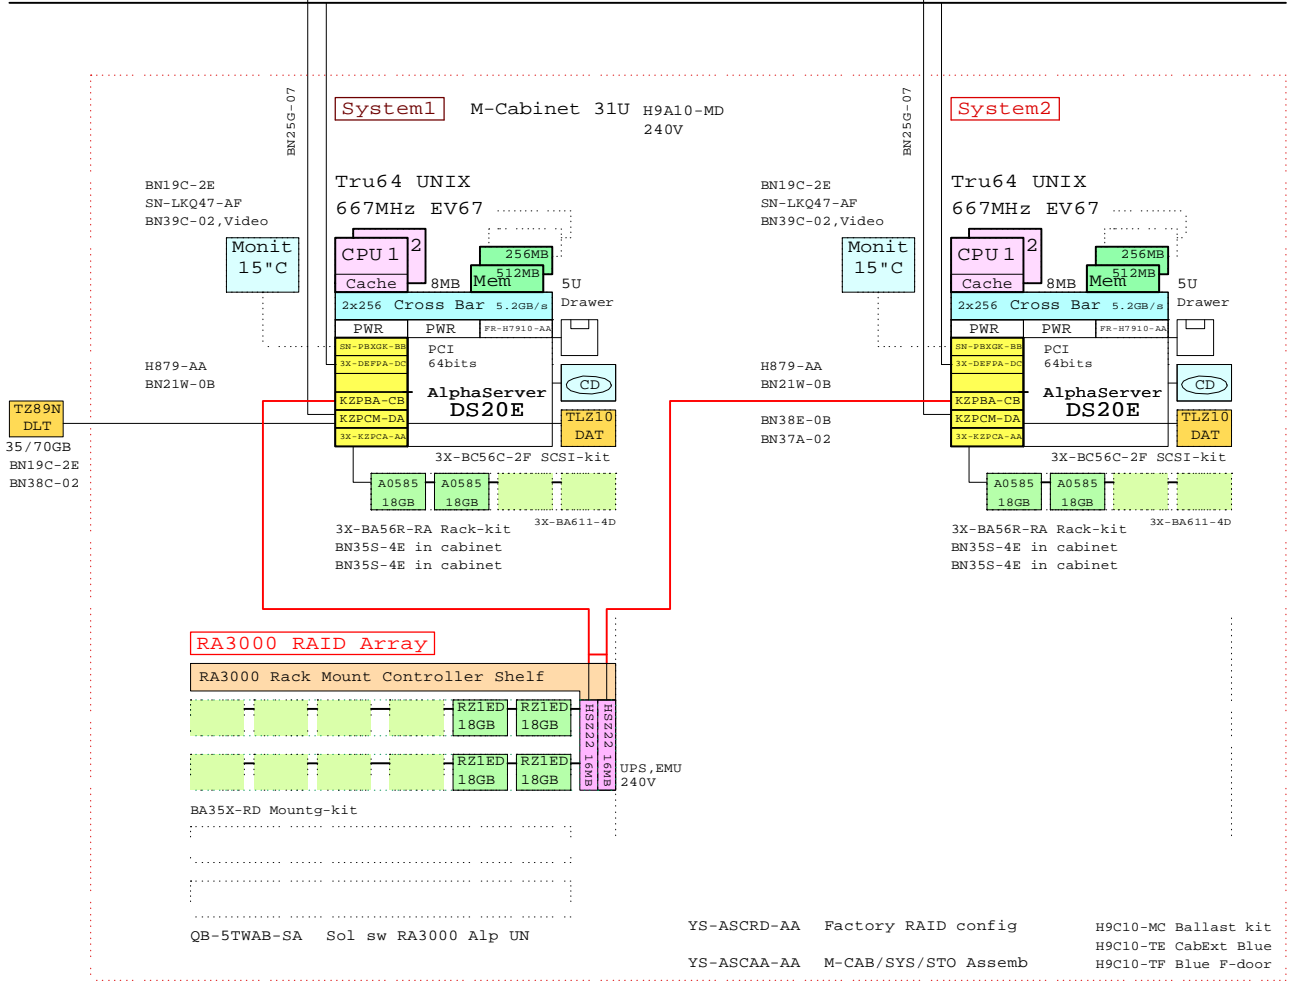

**DS20E UNIX Cluster with in-cabinet RA3000 RAID storage**

Ethernet

FDDI

BOM for this cabinet system

Part Number	Qty	Description
1	H9A10-MD	1 M-Series Cab,H9A10,Blue,240V 31U
1.1	3X-BA56R-RA	2 Rack mount kit, DS20E, for M-series
1.2	BA35X-RD	1 Mounting kit, metric
1.3	BN19C-2E	2 PowerCable 240V, C-Europe
1.4	BN21W-0B	2 Y SCSI-2 Cable 68 pins/6.15m
1.5	BN25G-07	2 17-03212-05 8MP-8MP PATCH CBL
1.6	BN35S-4E	4 PowerCord C13 to C14, Non US
1.7	BN37A-02	1 Ultra Cbl VHDCI - VHDCI
1.8	BN38E-0B	1 Ultra Cbl VHDCI - 68HD
1.9	BN39C-02	2 1.8 Video Extension Cable ****
1.10	DA-56PAA-EA	1 AS DS20E 6/667 512MB,Rack,UNIX
1.10.1	3R-VRQV5-24	1 COMPAQ V55 CLR MON,NH,TCO95
1.10.2	3X-BA611-4D	1 Disk Cage for DS20E, 4x disk
1.10.2.1	3R-A0585-AA	2 18.2GB Uscsi3 10k Universal disk
1.10.3	3X-BC56C-2F	1 DS20E Scsi Cable Kit
1.10.4	3X-DEPFA-DC	1 PCI to FDDI DAS MMF with SC,Universal
1.10.5	3X-KZPCA-AA	1 Single channel LVD adapter
1.10.6	FR-H7910-AA	1 Third power supply for DS20E
1.10.7	KN311-BB	1 AS DS20E 6/667 SMP UPG UNIX
1.10.8	KZPBA-CB	1 PCI to UltraSCSI Adapter UWdif
1.10.9	KZPCM-DA	1 Dual Uscsi with FastEther PCI
1.10.10	MS340-CA	1 DS20 256MB SDIMM MEM 4x64MB
1.10.11	SN-PBXGK-BB	1 Elsa Gloria Synergy 8M Video Graphics
1.10.12	TLZ10-LB	1 12/24GB 4mm DAT 5.25" HH
1.11	DA-56PAA-EA	1 AS DS20E 6/667 512MB,Rack,UNIX
1.11.1	3R-VRQV5-24	1 COMPAQ V55 CLR MON,NH,TCO95
1.11.2	3X-BA611-4D	1 Disk Cage for DS20E, 4x disk
1.11.2.1	3R-A0585-AA	2 18.2GB Uscsi3 10k Universal disk
1.11.3	3X-BC56C-2F	1 DS20E Scsi Cable Kit
1.11.4	3X-DEPFA-DC	1 PCI to FDDI DAS MMF with SC,Universal
1.11.5	3X-KZPCA-AA	1 Single channel LVD adapter
1.11.6	FR-H7910-AA	1 Third power supply for DS20E
1.11.7	KN311-BB	1 AS DS20E 6/667 SMP UPG UNIX
1.11.8	KZPBA-CB	1 PCI to UltraSCSI Adapter UWdif
1.11.9	KZPCM-DA	1 Dual Uscsi with FastEther PCI
1.11.10	MS340-CA	1 DS20 256MB SDIMM MEM 4x64MB
1.11.11	SN-PBXGK-BB	1 Elsa Gloria Synergy 8M Video Graphics
1.11.12	TLZ10-LB	1 12/24GB 4mm DAT 5.25" HH
1.12	DS-SWXRA-GK	1 RA3000 Rackmount one HSZ22 240V
1.12.1	DS-HSZ22-AA	1 HSZ22 controller 16MB
1.12.2	DS-SWXRA-GN	1 RA3000 Rackmount Expan 120/240
1.12.2.1	DS-RZ1ED-VW	2 18.2GB 10000r UltraSCSI disk
1.12.3	DS-SWXRA-GN	1 RA3000 Rackmount Expan 120/240
1.12.3.1	DS-RZ1ED-VW	2 18.2GB 10000r UltraSCSI disk
1.13	H879-AA	2 SCSI-3 Term - 68 pin Male
1.14	H9C10-MC	1 Ballast Kit for cabinets
1.15	H9C10-TE	1 Rear cab extender for H9A10 Blue
1.16	H9C10-TF	1 FrontDoorKit Blue for H9A10
1.17	QB-5TWAB-SA	1 Sol sw RA3000 Alp UNIX
1.18	SN-LKQ47-AF	2 102 KEY KYBD, NON-WIN, Finnish
1.19	YS-ASCAA-AA	1 M-CAB/SYS/STO Assembly
1.20	YS-ASCRD-AA	1 Factory configured RAID sets of BA370
2	DS-TZ89N-TA	1 35/70GB SE DLT-tape TT FWSE
3	BN19C-2E	1 PowerCable 240V, C-Europe
4	BN38C-02	1 Ultra Cbl VHDCI - 68HD