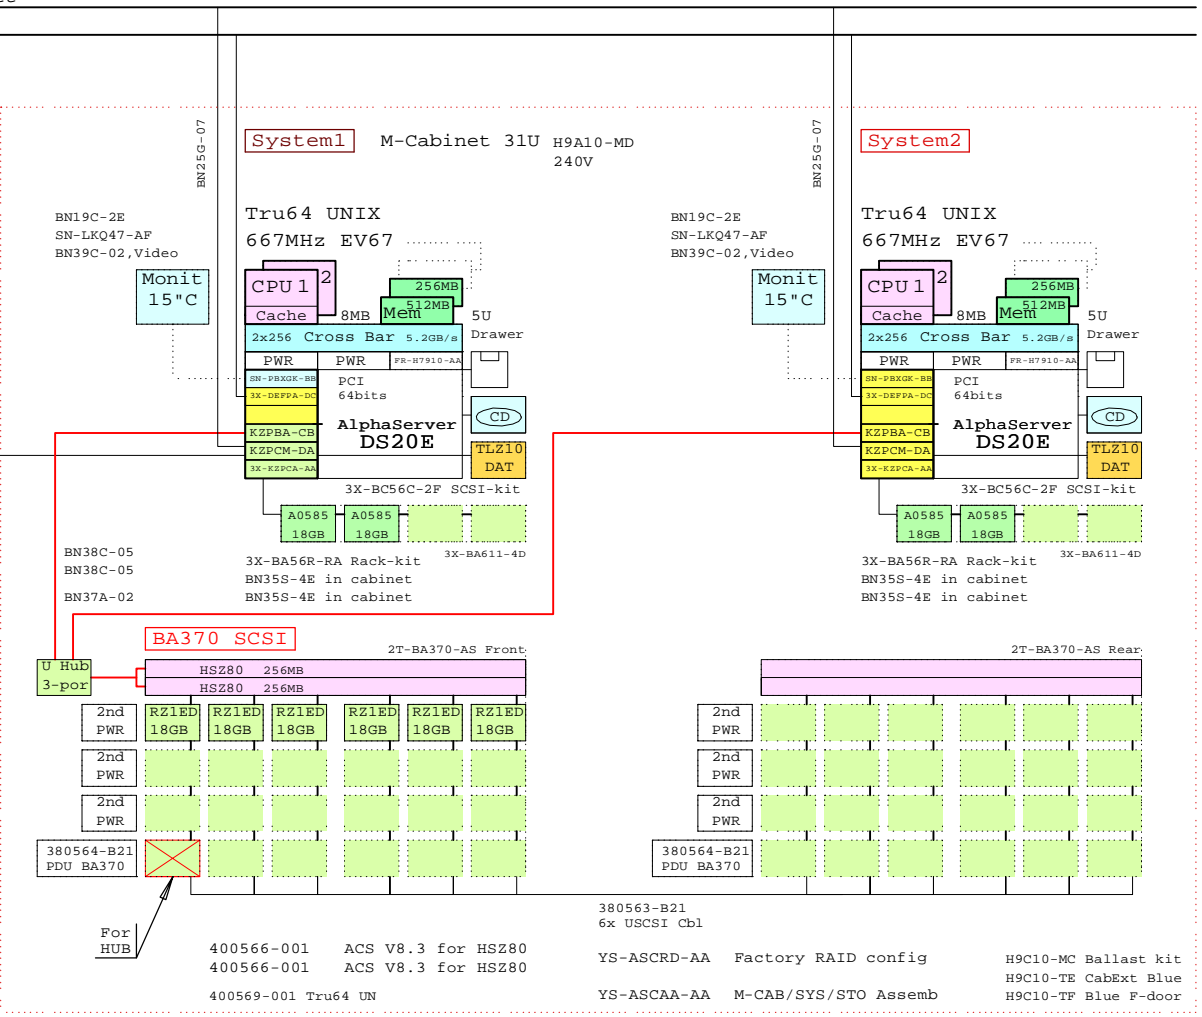

**DS20E UNIX Cluster with in-cabinet RAID storage**

Ethernet  
FDDI

BOM for this cabinet system

Part Number	Qty	Description
1		H9A10-MD 1 M-Series Cab,H9A10,Blue,240V 31U
1.1		2T-BA370-AR 1 BA370 shelf,slides Rear RackMount
1.1.1		380564-B21 1 Power Distribution Unit RA8k/7k
1.1.2		380565-B21 3 Power Supply 180W Hot Plug SBB
1.2		2T-BA370-AS 1 BA370 shelf,slides Front RackMount
1.2.1		380564-B21 1 Power Distribution Unit RA8k/7k
1.2.2		380565-B21 3 Power Supply 180W Hot Plug SBB
1.2.3		400565-001 2 Ultra Opt-1 cont w 2x128MB cache HS280
1.2.4		DS-DWZZH-03 1 Uscsi Act hub 0 SE:3/Dif 3.5" SBB
1.2.5		DS-RZ1ED-VW 6 18.2GB 10000r UltraSCSI disk
1.3		380563-B21 1 Set of six USCSI cables
1.4		3X-BA56R-RA 2 Rack mount kit, DS20E, for M-series
1.5		400566-001 2 HSZ80 Controller Software ACS V8.3
1.6		400569-001 1 Ultra opt OS Software Tru64 UNIX
1.7		BN19C-2E 2 PowerCable 240V, C-Europe
1.8		BN25G-07 2 17-03212-05 8MP-8MP PATCH CBL
1.9		BN35S-4E 4 PowerCord CL3 to CL4, Non US
1.10		BN37A-02 1 Ultra Cbl VHDCI - VHDCI
1.11		BN39C-02 2 Ultra Cbl VHDCI - 6BHD
1.12		BN39C-02 2 1.8 Video Extension Cable ****
1.13		DA-56PAA-EA 1 AS DS20E 6/667 512MB,Rack,UNIX
1.13.1		3R-VRQV5-24 1 COMPAQ V55 CLR MON,NH,TCO95
1.13.2		3X-BA611-4D 1 Disk Cage for DS20E, 4x disk
1.13.2.1		3R-A0585-AA 2 18.2GB Uscsi3 10k Universal disk
1.13.3		3X-BC56C-2F 1 DS20E SCSI Cable Kit
1.13.4		3X-DEFFA-DC 1 PCI to FDDI DAS MMF with SC,Universal
1.13.5		3X-KZPCA-AA 1 Single channel LVD adapter
1.13.6		FR-H7910-AA 1 Third power supply for DS20E
1.13.7		KN311-BB 1 AS DS20E 6/667 SMP UPG UNIX
1.13.8		KZPBA-CB 1 PCI to UltraSCSI Adapter Uwdif
1.13.9		KZPCM-DA 1 Dual Uscsi with FastEther PCI
1.13.10		MS340-CA 1 DS20 256MB SDIMM MEM 4x64MB
1.13.11		SN-PBXGK-BB 1 Elsa Gloria Synergy 8M Video Graphics
1.13.12		TLZ10-LB 1 12/24GB 4mm DAT 5.25" HH
1.14		DA-56PAA-EA 1 AS DS20E 6/667 512MB,Rack,UNIX
1.14.1		3R-VRQV5-24 1 COMPAQ V55 CLR MON,NH,TCO95
1.14.2		3X-BA611-4D 1 Disk Cage for DS20E, 4x disk
1.14.2.1		3R-A0585-AA 2 18.2GB Uscsi3 10k Universal disk
1.14.3		3X-BC56C-2F 1 DS20E SCSI Cable Kit
1.14.4		3X-DEFFA-DC 1 PCI to FDDI DAS MMF with SC,Universal
1.14.5		3X-KZPCA-AA 1 Single channel LVD adapter
1.14.6		FR-H7910-AA 1 Third power supply for DS20E
1.14.7		KN311-BB 1 AS DS20E 6/667 SMP UPG UNIX
1.14.8		KZPBA-CB 1 PCI to UltraSCSI Adapter Uwdif
1.14.9		KZPCM-DA 1 Dual Uscsi with FastEther PCI
1.14.10		MS340-CA 1 DS20 256MB SDIMM MEM 4x64MB
1.14.11		SN-PBXGK-BB 1 Elsa Gloria Synergy 8M Video Graphics
1.14.12		TLZ10-LB 1 12/24GB 4mm DAT 5.25" HH
1.15		H9C10-MC 1 Ballast Kit for cabinets
1.16		H9C10-TE 1 Rear cab extender for H9A10 Blue
1.17		H9C10-TF 1 FrontDoorKit Blue for H9A10
1.18		SN-LKQ47-AF 2 102 KEY KYBD, NON-WIN, Finnish
1.19		YS-ASCAA-AA 1 M-CAB/SYS/STO Assembly
1.20		YS-ASCRD-AA 1 Factory configured RAID sets of BA370
2		DS-TZ89N-TA 1 35/70GB SE DLT-tape TT FWSE
3		BN19C-2E 1 PowerCable 240V, C-Europe
4		BN38C-02 1 Ultra Cbl VHDCI - 68HD