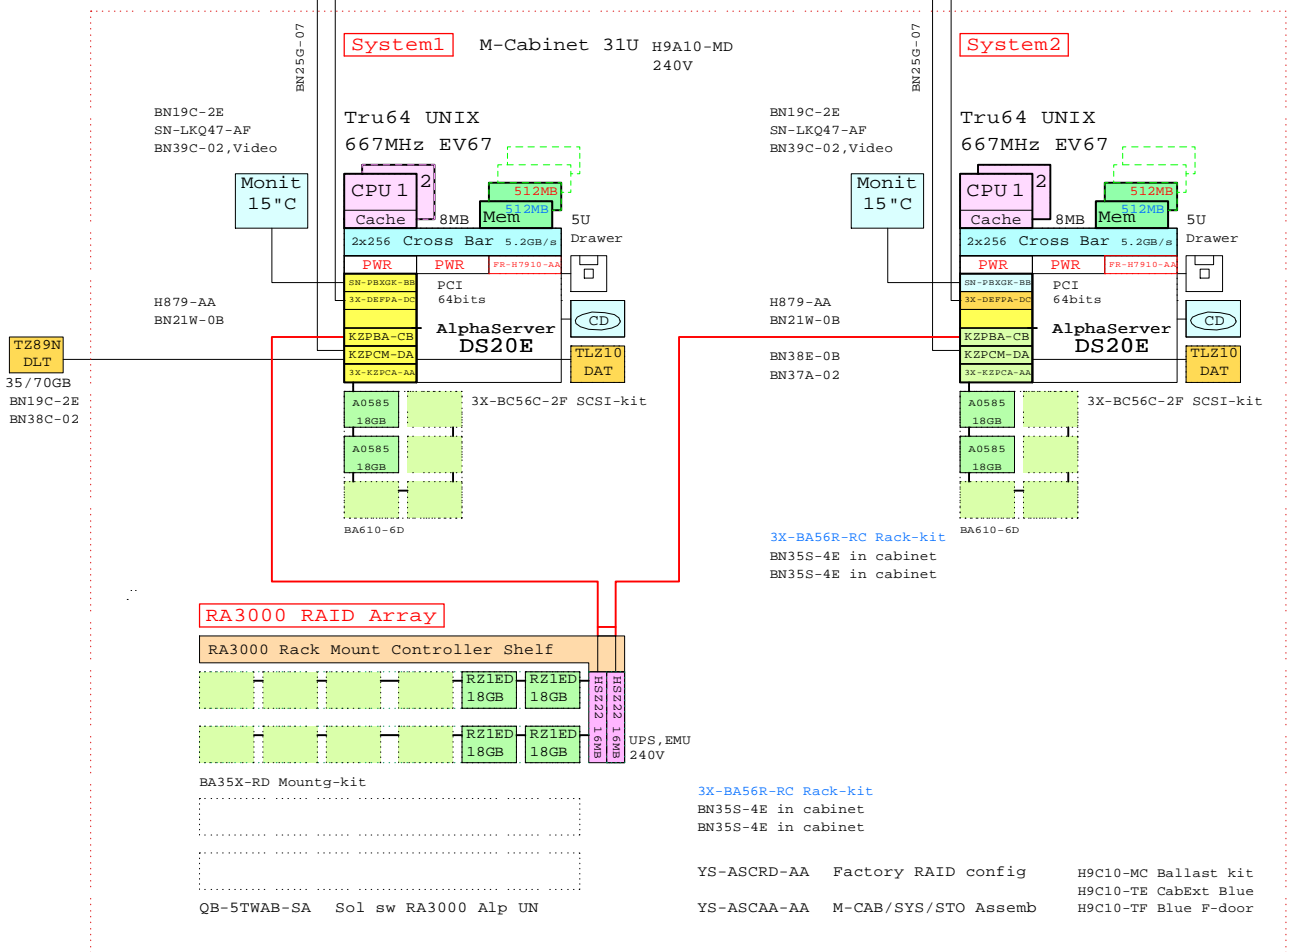

DS20E UNIX Cluster with in-cabinet RA3000 RAID storage

Ethernet
FDDI

BOM for this cabinet system

Part Number	Qty	Description
1		H9A10-MD 1 M-Series Cab,H9A10 Blue,240V 31U
1.1		3X-A2832-AA 2 COMPAQ Monitor S510 15" NH, EU
1.2		3X-BA56R-RC 2 Rackm.kit_DS20E,667MHz for M-series
1.3		BA35X-RD 1 Mounting Kit, metric
1.4		BN19C-2E 2 PowerCable 240V, C-Europe
1.5		BN21W-0B 2 Y SCSI-2 Cable 68 pins/6".15m
1.6		BN25G-07 2 17-03212-05 8MP-8MP PATCH CBL
1.7		BN35S-4E 4 PowerCord C13 to C14, Non US
1.8		BN37A-02 1 Ultra Chl VHDCl - VHDCl
1.9		BN38E-0B 1 Ultra Chl VHDCl - 68HD
1.10		BN39C-02 2 1.8 Video Extension Cable ****
1.11		DA-56PAA-EA 1 AS DS20E 6/667 512MB,Rack,UNIX
1.11.1		3X-BC56C-2F 1 DS20E SCSI Cable Kit
1.11.2		3X-DEPFA-DC 2 PCI to FDDI DAS MMF with SC,Universal
1.11.3		3X-KZPCA-AA 1 Single channel LVD adapter
1.11.4		BA610-6D 1 BS40 Disk Drive Cage, 6-Bay
1.11.4.1		3R-A0585-AA 2 18.2GB Uscsi3 10k Universal disk 1"
1.11.5		FR-H7910-AA 1 Third power supply for DS20E
1.11.6		KN311-BB 1 AS DS20E 6/667 SMP UPG UNIX
1.11.7		KZPBA-CB 1 PCI to UltraSCSI Adapter UWdif
1.11.8		KZPCM-DA 1 Dual Uscsi with FastEther PCI
1.11.9		MS340-DA 1 DS20 512MB SDIMM MEM 4x128MB
1.11.10		SN-PBXGK-BB 1 Elsa Gloria Synergy 8M Video Graphics
1.11.11		TLZ10-LB 1 12/24GB 4mm DAT 5.25" HH
1.12		DA-56PAA-EA 1 AS DS20E 6/667 512MB,Rack,UNIX
1.12.1		3X-BC56C-2F 1 DS20E SCSI Cable Kit
1.12.2		3X-DEPFA-DC 1 PCI to FDDI DAS MMF with SC,Universal
1.12.3		3X-KZPCA-AA 1 Single channel LVD adapter
1.12.4		BA610-6D 1 BS40 Disk Drive Cage, 6-Bay
1.12.4.1		3R-A0585-AA 2 18.2GB Uscsi3 10k Universal disk 1"
1.12.5		FR-H7910-AA 1 Third power supply for DS20E
1.12.6		KN311-BB 1 AS DS20E 6/667 SMP UPG UNIX
1.12.7		KZPBA-CB 1 PCI to UltraSCSI Adapter UWdif
1.12.8		KZPCM-DA 1 Dual Uscsi with FastEther PCI
1.12.9		MS340-DA 1 DS20 512MB SDIMM MEM 4x128MB
1.12.10		SN-PBXGK-BB 1 Elsa Gloria Synergy 8M Video Graphics
1.12.11		TLZ10-LB 1 12/24GB 4mm DAT 5.25" HH
1.13		DS-SWXRA-GK 1 RA3000 Rackmoun one HSZ22 240V
1.13.1		DS-HSZ22-AA 1 HSZ22 controller 16MB
1.13.2		DS-SWXRA-GN 1 RA3000 Rackmount Expan 120/240
1.13.2.1		DS-RZ1ED-VW 2 18.2GB 10000r UltraSCSI disk
1.13.3		DS-SWXRA-GN 1 RA3000 Rackmount Expan 120/240
1.13.3.1		DS-RZ1ED-VW 2 18.2GB 10000r UltraSCSI disk
1.14		H879-AA 2 SCSI-3 Term - 68 pin Male
1.15		H9C10-MC 1 Ballast Kit for cabinets
1.16		H9C10-TE 1 Rear cab extender for H9A10 Blue
1.17		H9C10-TF 1 FrontDoorKit Blue for H9A10
1.18		QB-5TWAB-SA 1 Sol sw RA3000 Alp UNIX
1.19		SN-LKQ47-AF 2 102 KEY KYBD,NON-WIN, Finnish
1.20		YS-ASCAA-AA 1 M-CAB/SYS/STO Assembly
1.21		YS-ASCRD-AA 1 Factory configured RAID sets of BA370
2		DS-TZ89N-TA 1 35/70GB SE DLT-tape TT FWSE
3		BN19C-2E 1 PowerCable 240V, C-Europe
4		BN38C-02 1 Ultra Chl VHDCl - 68HD