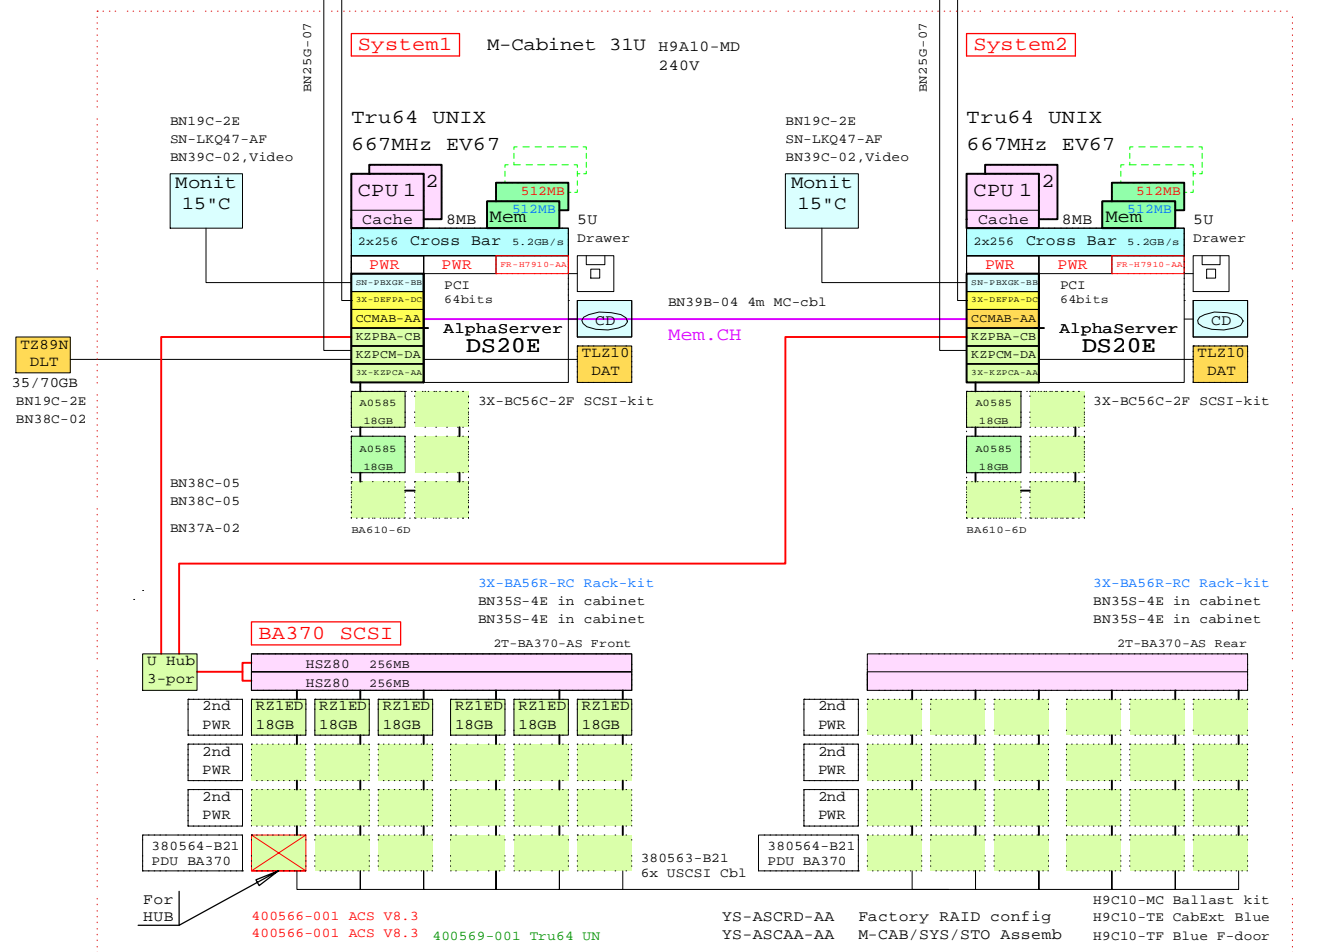

DS20E UNIX Cluster with in-cabinet RAID storage

Ethernet
FDDI

BOM for this cabinet system

Part Number	Qty	Description
1	H9A10-MD	1 M-Series Cab,H9A10.Blue,240V 31U
1.1	2T-BA370-AR	1 BA370 shelf,slides Rear RackMount
1.1.1	380564-B21	1 Power Distribution Unit RA8K/7K
1.1.2	380565-B21	3 Power Suply 180W Hot Plug SBB
1.2	2T-BA370-AS	1 BA370 shelf,slides Front RackMount
1.2.1	380564-B21	1 Power Distribution Unit RA8K/7K
1.2.2	380565-B21	3 Power Suply 180W Hot Plug SBB
1.2.3	400565-B21	2 Ultra Opt.1 cont w 2x128MB cache HS280
1.2.4	DS-DWZZH-03	1 Uscsi Act hub 0 SE:3/Dif 3.5" SBB
1.2.5	DS-RZ1ED-VW	6 18.2GB 10000R UltraSCSI disk
1.3	380563-B21	1 Set of six USCSI cables
1.4	3R-A2832-AA	2 COMPAQ Monitor S510 15" NH, EU
1.5	3X-BA56R-RC	2 Rackm.kit DS20E,667MHz for M-series
1.6	400566-001	2 SZ80 Controller Software ACS V8.3
1.7	400569-001	1 Ultra opt OS Software Tru64 UNIX
1.8	BN19C-2E	2 PowerCable 240V, C-Europe
1.9	BN25G-07	2 17-03212-05 8MP-8MP PATCH CBL
1.10	BN35S-4E	4 PowerCord CL3 to CL4, Non US
1.11	BN37A-02	1 Ultra Chl VHDCl - VHDCl
1.12	BN38C-05	2 Ultra Chl VHDCl - 68HD
1.13	BN39B-04	1 04m copper cbl for CCMAB Mem.Chan
1.14	BN39C-02	2 1.8 Video Extension Cable ****
1.15	DA-56PAA-EA	1 AS DS20E 6/667 512MB,Rack,UNIX
1.15.1	3X-BC56C-2F	1 DS20E SCSI Cable Kit
1.15.2	3X-DEFFA-DC	1 PCI to FDDI DAS MMF with SC,Universal
1.15.3	3X-KZPCA-AA	1 Single channel LVD adapter
1.15.4	BA610-6D	1 ES40 Disk Drive Cage, 6-Bay
1.15.4.1	3R-A0585-AA	2 18.2GB Uscsi3 10k Universal disk 1"
1.15.5	CCMAB-AA	1 PCI Mem. Channel-2 Cluster cntrl
1.15.6	FR-H7910-AA	1 Third power supply for DS20E
1.15.7	KN311-BB	1 AS DS20E 6/667 SMP UPG UNIX
1.15.8	KZPBA-CB	1 PCI to UltraSCSI Adapter UWDif
1.15.9	KZPCM-DA	1 Dual Uscsi with FastEther PCI
1.15.10	MS340-DA	1 DS20 512MB SDIMM MEM 4x128MB
1.15.11	SN-PBXGK-BB	1 Elsa Gloria Synergy 8M Video Graphics
1.15.12	TLZ10-LB	1 12/24GB 4mm DAT 5.25" HH
1.16	DA-56PAA-EA	1 AS DS20E 6/667 512MB,Rack,UNIX
1.16.1	3X-BC56C-2F	1 DS20E SCSI Cable Kit
1.16.2	3X-DEFFA-DC	1 PCI to FDDI DAS MMF with SC,Universal
1.16.3	3X-KZPCA-AA	1 Single channel LVD adapter
1.16.4	BA610-6D	1 ES40 Disk Drive Cage, 6-Bay
1.16.4.1	3R-A0585-AA	2 18.2GB Uscsi3 10k Universal disk 1"
1.16.5	CCMAB-AA	1 PCI Mem. Channel-2 Cluster cntrl
1.16.6	FR-H7910-AA	1 Third power supply for DS20E
1.16.7	KN311-BB	1 AS DS20E 6/667 SMP UPG UNIX
1.16.8	KZPBA-CB	1 PCI to UltraSCSI Adapter UWDif
1.16.9	KZPCM-DA	1 Dual Uscsi with FastEther PCI
1.16.10	MS340-DA	1 DS20 512MB SDIMM MEM 4x128MB
1.16.11	SN-PBXGK-BB	1 Elsa Gloria Synergy 8M Video Graphics
1.16.12	TLZ10-LB	1 12/24GB 4mm DAT 5.25" HH
1.17	H9C10-MC	1 Ballast Kit for cabinets
1.18	H9C10-TE	1 Rear cab extender for H9A10 Blue
1.19	H9C10-TF	1 FrontDoorKit Blue for H9A10
1.20	SN-LKQ47-AF	2 102 KEY KYBD, NON-WIN, Finnish
1.21	YS-ASCAA-AA	1 M-CAB/SYS/STO Assembly
1.22	YS-ASCRD-AA	1 Factory configured RAID sets of BA370
2	DS-TZ89N-TA	1 35/70GB SE DLT-tape TT FWSE
3	BN19C-2E	1 PowerCable 240V, C-Europe
4	BN38C-02	1 Ultra Chl VHDCl - 68HD