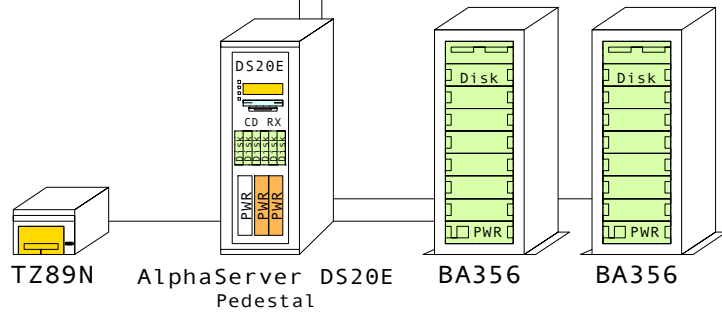

FDDI

Ethernet

DS20E expanded Tru64 UNIX system

Bill of material

	Part Number	Qty	Description
1	3X-BA56P-PB	1	DS20E Mini tower pedestal kit,667MHz
1.1	DA-56RAA-EA	1	AS DS20E 6/833 512MB,Rack,5U,UNIX
1.1.1	3X-BC56C-2F	1	DS20E SCSI Cable Kit
1.1.2	3X-DEFPA-DC	1	PCI to FDDI DAS MMF with SC,Universal
1.1.3	3X-KZPCA-AA	1	Single channel LVD adapter
1.1.4	BA610-6D	1	ES40 Disk Drive Cage, 6-Bay
1.1.4.1	3R-A0585-AA	4	18.2GB Uscsi3 10k Universal disk 1"
1.1.5	FR-H7910-AA	1	Third power supply for DS20E
1.1.6	KN312-BB	1	AS DS20E 6/833 SMP UPG UNIX
1.1.7	KZPBA-CA	2	PCI to UltraSCSI Adapter UWSE
1.1.8	KZPCM-DA	1	Dual Uscsi with FastEther PCI
1.1.9	MS340-DA	2	DS20 512MB SDIMM MEM 4x128MB
1.1.10	SN-PBXGK-BB	1	Elsa Gloria Synergy 8M Video Graphics
1.1.11	TLZ10-LB	1	12/24GB 4mm DAT 5.25" HH
2	DS-BA356-KF	1	Pedestal Storage, UltraW, Single-Bus
2.1	BN19C-2E	2	PowerCable 240V, C-Europe
2.2	BN38C-02	1	Ultra Cbl VHDCI - 68HD
2.3	CK-BA35X-HH	1	180W Stor.Shelf PWR for AS4x00
2.4	DS-RZ1ED-VW	6	18.2GB 10000r UltraSCSI disk
3	DS-BA356-KF	1	Pedestal Storage, UltraW, Single-Bus
3.1	BN19C-2E	2	PowerCable 240V, C-Europe
3.2	BN38C-02	1	Ultra Cbl VHDCI - 68HD
3.3	CK-BA35X-HH	1	180W Stor.Shelf PWR for AS4x00
3.4	DS-RZ1ED-VW	6	18.2GB 10000r UltraSCSI disk
4	3R-A2832-AA	1	COMPAQ Monitor S510 15" NH, EU
5	DS-TZ89N-TA	1	35/70GB SE DLT-tape TT FWSE
6	BN39C-02	1	1.8 Video Extension Cable ****
7	SN-LKQ47-AF	1	102 KEY KYBD, NON-WIN, Finnish
8	BN19C-2E	5	PowerCable 240V, C-Europe
9	BN38C-02	1	Ultra Cbl VHDCI - 68HD