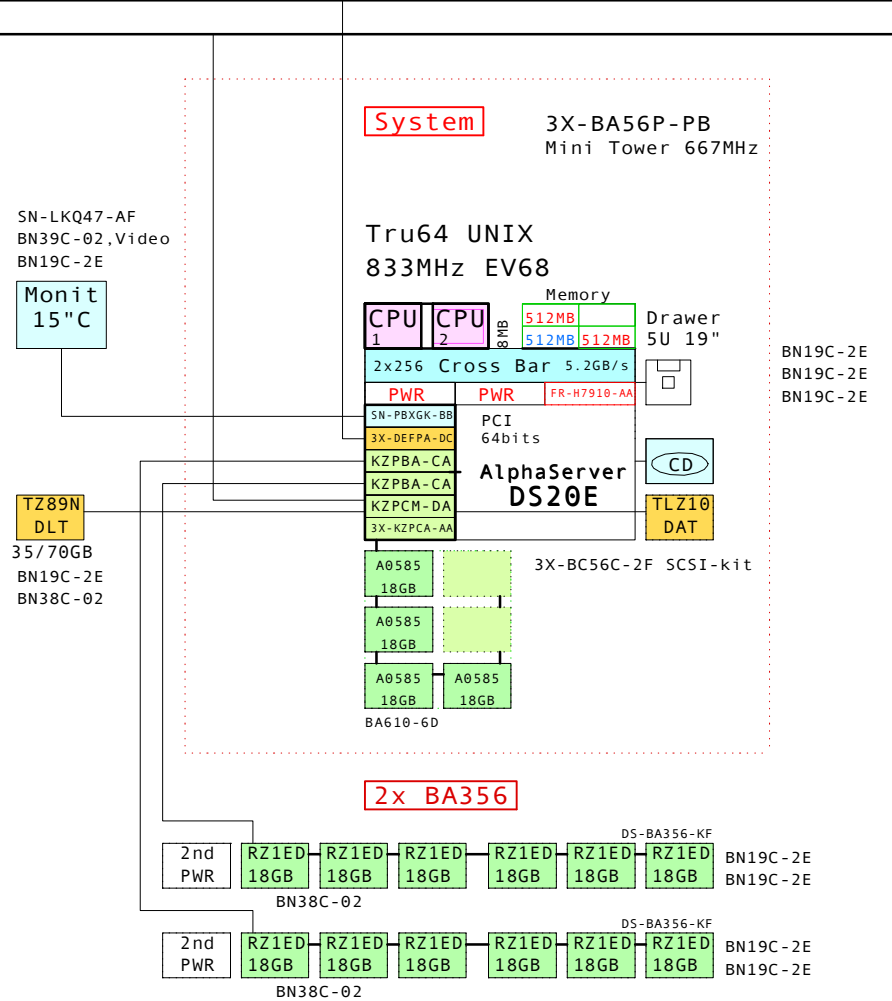

FDDI

Ethernet

DS20E expanded Tru64 UNIX system

Bill of material

	Part Number	Qty	Description
1	3X-BA56P-PB	1	DS20E Mini tower pedestal kit,667MHz
1.1	DA-56RAA-EA	1	AS DS20E 6/833 512MB,Rack,5U,UNIX
1.1.1	3X-BC56C-2F	1	DS20E SCSI Cable Kit
1.1.2	3X-DEFPA-DC	1	PCI to FDDI DAS MMF with SC,Universal
1.1.3	3X-KZPCA-AA	1	Single channel LVD adapter
1.1.4	BA610-6D	1	ES40 Disk Drive Cage, 6-Bay
1.1.4.1	3R-A0585-AA	4	18.2GB Uscsi3 10k Universal disk 1"
1.1.5	FR-H7910-AA	1	Third power supply for DS20E
1.1.6	KN312-BB	1	AS DS20E 6/833 SMP UPG UNIX
1.1.7	KZPBA-CA	2	PCI to UltraSCSI Adapter UWSE
1.1.8	KZPCM-DA	1	Dual Uscsi with FastEther PCI
1.1.9	MS340-DA	2	DS20 512MB SDIMM MEM 4x128MB
1.1.10	SN-PBXGK-BB	1	Elsa Gloria Synergy 8M Video Graphics
1.1.11	TLZ10-LB	1	12/24GB 4mm DAT 5.25" HH
2	DS-BA356-KF	1	Pedestal Storage, UltraW, Single-Bus
2.1	BN19C-2E	2	PowerCable 240V, C-Europe
2.2	BN38C-02	1	Ultra Cbl VHDCI - 68HD
2.3	CK-BA35X-HH	1	180W Stor.Shelf PWR for AS4x00
2.4	DS-RZ1ED-VW	6	18.2GB 10000r UltraSCSI disk
3	DS-BA356-KF	1	Pedestal Storage, UltraW, Single-Bus
3.1	BN19C-2E	2	PowerCable 240V, C-Europe
3.2	BN38C-02	1	Ultra Cbl VHDCI - 68HD
3.3	CK-BA35X-HH	1	180W Stor.Shelf PWR for AS4x00
3.4	DS-RZ1ED-VW	6	18.2GB 10000r UltraSCSI disk
4	3R-A2832-AA	1	COMPAQ Monitor S510 15" NH, EU
5	DS-TZ89N-TA	1	35/70GB SE DLT-tape TT FWSE
6	BN39C-02	1	1.8 Video Extension Cable ****
7	SN-LKQ47-AF	1	102 KEY KYBD, NON-WIN, Finnish
8	BN19C-2E	5	PowerCable 240V, C-Europe
9	BN38C-02	1	Ultra Cbl VHDCI - 68HD

This template is included in the present GOLDEN EGGS Software kit.

DS20E UNIX

[www.Compaq.com/golden-eggs](http://www.Compaq.com/golden-eggs)  
Since: Jun-2000

<b>COMPAQ</b>	02-Jul-2001	GTAUDS20EF
	Matti.Patari@compaq.com	