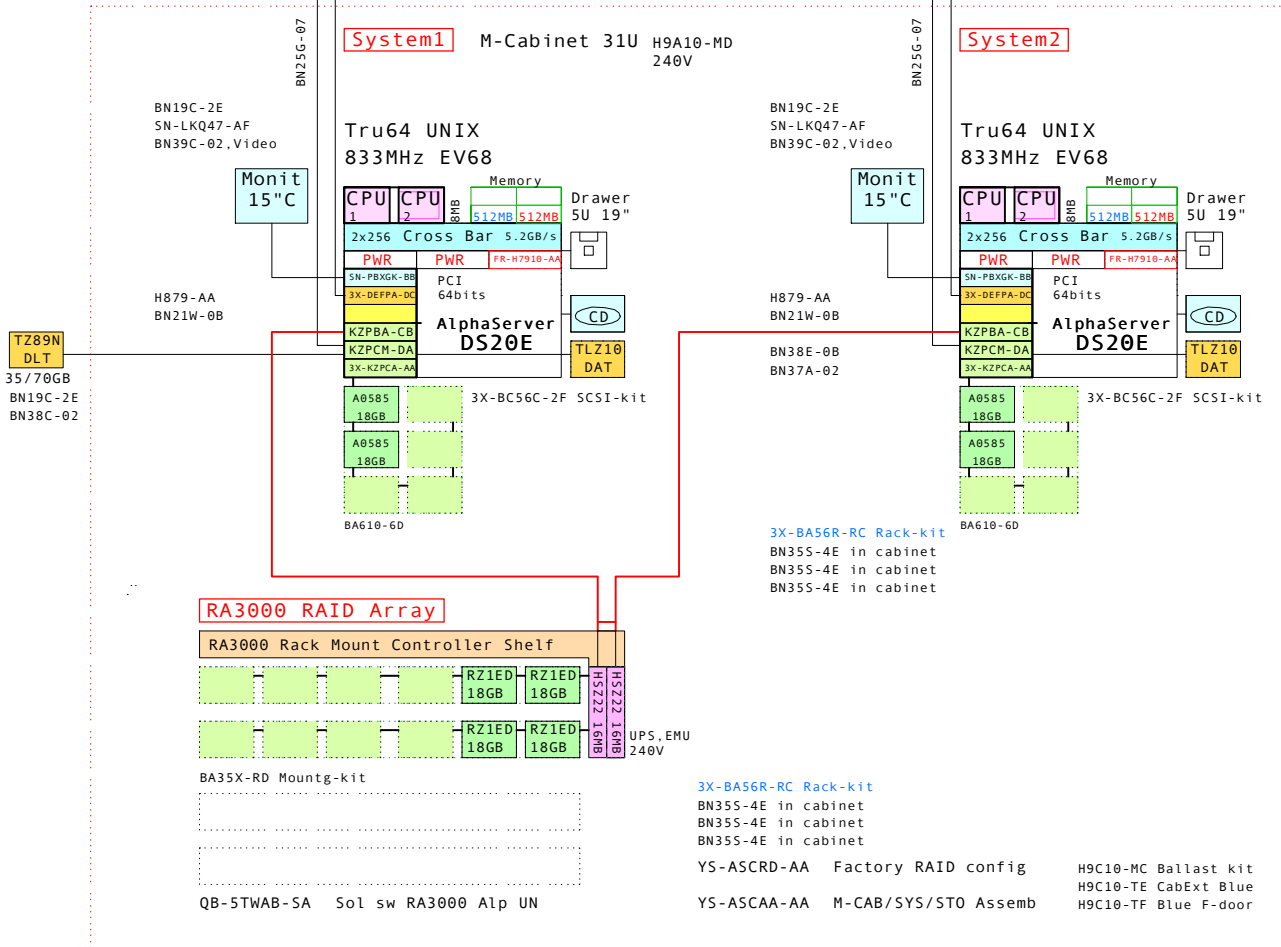

**DS20E UNIX Cluster with in-cabinet RA3000 RAID storage**

Ethernet

FDDI

BOM for this cabinet system

Part Number	Qty	Description
1		H9A10-MD 1 M-Series Cab,H9A10,Blue,240V 31U
1.1		3R-A2832-AA 2 COMPAQ Monitor 5510 15" NH, EU
1.2		3X-BA56R-RC 2 Rackm.kit, DS20E,667MHz for M-series
1.3		BA35X-RD 1 Mounting kit - metric
1.4		BN19C-2E 2 PowerCable 240V, C-Europe
1.5		BN21W-0B 2 Y SCSI-2 Cable 68 pins/6".15m
1.6		BN25G-07 2 17-03212-05 8MP-8MP PATCH CBL
1.7		BN355-4E 6 PowerCord C13 to C14, Non US
1.8		BN37A-02 1 Ultra Cbl VHDCI - VHDCI
1.9		BN38E-0B 1 Ultra Cbl VHDCI - 68HD
1.10		BN39C-02 2 1.8 Video Extension Cable ****
1.11		DA-56RAA-EA 1 AS DS20E 6/833 512MB,Rack,5U,UNIX
1.11.1		3X-BC56C-2F 1 DS20E SCSI Cable Kit
1.11.2		3X-DEFPA-DC 1 PCI to FDDI DAS MMF with SC,Universal
1.11.3		3X-KZPCA-AA 1 Single channel LVD adapter
1.11.4		BA610-6D 1 E540 Disk Drive Cage, 6-Bay
1.11.4.1		3R-A0585-AA 2 18.2GB Uscsi3 10k Universal disk 1"
1.11.5		FR-H7910-AA 1 Third power supply for DS20E
1.11.6		KN312-BB 1 AS DS20E 6/833 SMP UPG UNIX
1.11.7		KZPBA-CB 1 PCI to UltraSCSI Adapter Uwdif
1.11.8		KZPCM-DA 1 Dual Uscsi with FastEther PCI
1.11.9		MS340-DA 1 DS20 512MB SDIMM MEM 4x128MB
1.11.10		SN-PBXGK-BB 1 Elsa Gloria Synergy 8M Video Graphics
1.11.11		TLZ10-LB 1 12/24GB 4mm DAT 5.25" HH
1.12		DA-56RAA-EA 1 AS DS20E 6/833 512MB,Rack,5U,UNIX
1.12.1		3X-BC56C-2F 1 DS20E SCSI Cable Kit
1.12.2		3X-DEFPA-DC 1 PCI to FDDI DAS MMF with SC,Universal
1.12.3		3X-KZPCA-AA 1 Single channel LVD adapter
1.12.4		BA610-6D 1 E540 Disk Drive Cage, 6-Bay
1.12.4.1		3R-A0585-AA 2 18.2GB Uscsi3 10k Universal disk 1"
1.12.5		FR-H7910-AA 1 Third power supply for DS20E
1.12.6		KN312-BB 1 AS DS20E 6/833 SMP UPG UNIX
1.12.7		KZPBA-CB 1 PCI to UltraSCSI Adapter Uwdif
1.12.8		KZPCM-DA 1 Dual Uscsi with FastEther PCI
1.12.9		MS340-DA 1 DS20 512MB SDIMM MEM 4x128MB
1.12.10		SN-PBXGK-BB 1 Elsa Gloria Synergy 8M Video Graphics
1.12.11		TLZ10-LB 1 12/24GB 4mm DAT 5.25" HH
1.13		DS-SWXRA-GK 1 RA3000 Rackmoun one HSZ22 240V
1.13.1		DS-HS222-AA 1 HSZ22 controller 16MB
1.13.2		DS-SWXRA-GN 1 RA3000 Rackmount Expan 120/240
1.13.2.1		DS-RZ1ED-VW 2 18.2GB 10000r UltraSCSI disk
1.13.3		DS-SWXRA-GN 1 RA3000 Rackmount Expan 120/240
1.13.3.1		DS-RZ1ED-VW 2 18.2GB 10000r UltraSCSI disk
1.14		H879-AA 2 SCSI-3 Term - 68 pin Male
1.15		H9C10-MC 1 Ballast Kit for cabinets
1.16		H9C10-TE 1 Rear cab extender for H9A10 Blue
1.17		H9C10-TF 1 FrontDoorKit Blue for H9A10
1.18		QB-STWAB-SA 1 Sol sw RA3000 Alp UNIX
1.19		SN-LKQ47-AF 2 102 KEY KYBD, NON-WIN, Finnish
1.20		YS-ASCAA-AA 1 M-CAB/SYS/STO Assembly
1.21		YS-ASCRD-AA 1 Factory configured RAID sets of BA370
2		DS-TZ89N-TA 1 35/70GB SE DLT-tape TT FWSE
3		BN19C-2E 1 PowerCable 240V, C-Europe
4		BN38C-02 1 Ultra Cbl VHDCI - 68HD