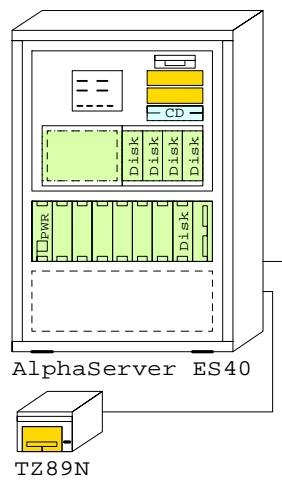

BOM for the RAID disks in pedestal

| Part Number | Qty         | Description                      |
|-------------|-------------|----------------------------------|
| 1           | BA36R-RC    | 1 RH ULTRASCSI SHELF CAB SINGLE  |
| 1.1         | CK-BA35X-HH | 1 180W Stor.Shelf PWR for AS4x00 |
| 1.2         | DS-RZ1DD-VW | 6 9.1GB 10000r UltraSCSI disk    |
| 2           | BA36R-RC    | 1 RH ULTRASCSI SHELF CAB SINGLE  |
| 2.1         | CK-BA35X-HH | 1 180W Stor.Shelf PWR for AS4x00 |
| 2.2         | DS-RZ1DD-VW | 6 9.1GB 10000r UltraSCSI disk    |
| 3           | BA36R-RC    | 1 RH ULTRASCSI SHELF CAB SINGLE  |
| 3.1         | CK-BA35X-HH | 1 180W Stor.Shelf PWR for AS4x00 |
| 3.2         | DS-RZ1DD-VW | 6 9.1GB 10000r UltraSCSI disk    |
| 4           | KZPAC-CB    | 1 3 Chan. SCSI RAID 8MB UltraW   |
| 5           | BN37A-02    | 3 Ultra Cbl VHDCI - VHDCI        |
| 6           | KZPAC-SB    | 1 Dual bulk head                 |