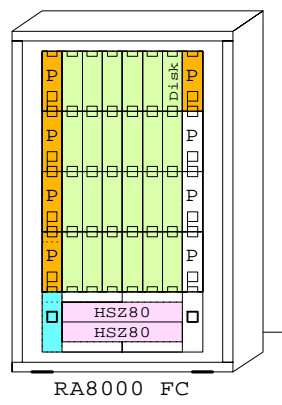

BOM for the RAID disks in pedestal

Part Number	Qty	Description
1	BA36R-RC	1 RH ULTRASCSI SHELF CAB SINGLE
1.1	CK-BA35X-HH	1 180W Stor.Shelf PWR for AS4x00
1.2	DS-RZ1DD-VW	6 9.1GB 10000r UltraSCSI disk
2	BA36R-RC	1 RH ULTRASCSI SHELF CAB SINGLE
2.1	CK-BA35X-HH	1 180W Stor.Shelf PWR for AS4x00
2.2	DS-RZ1DD-VW	6 9.1GB 10000r UltraSCSI disk
3	BA36R-RC	1 RH ULTRASCSI SHELF CAB SINGLE
3.1	CK-BA35X-HH	1 180W Stor.Shelf PWR for AS4x00
3.2	DS-RZ1DD-VW	6 9.1GB 10000r UltraSCSI disk
4	KZPAC-CB	1 3 Chan. SCSI RAID 8MB UltraW
5	BN37A-02	3 Ultra Cbl VHDCI - VHDCI
6	KZPAC-SB	1 Dual bulk head