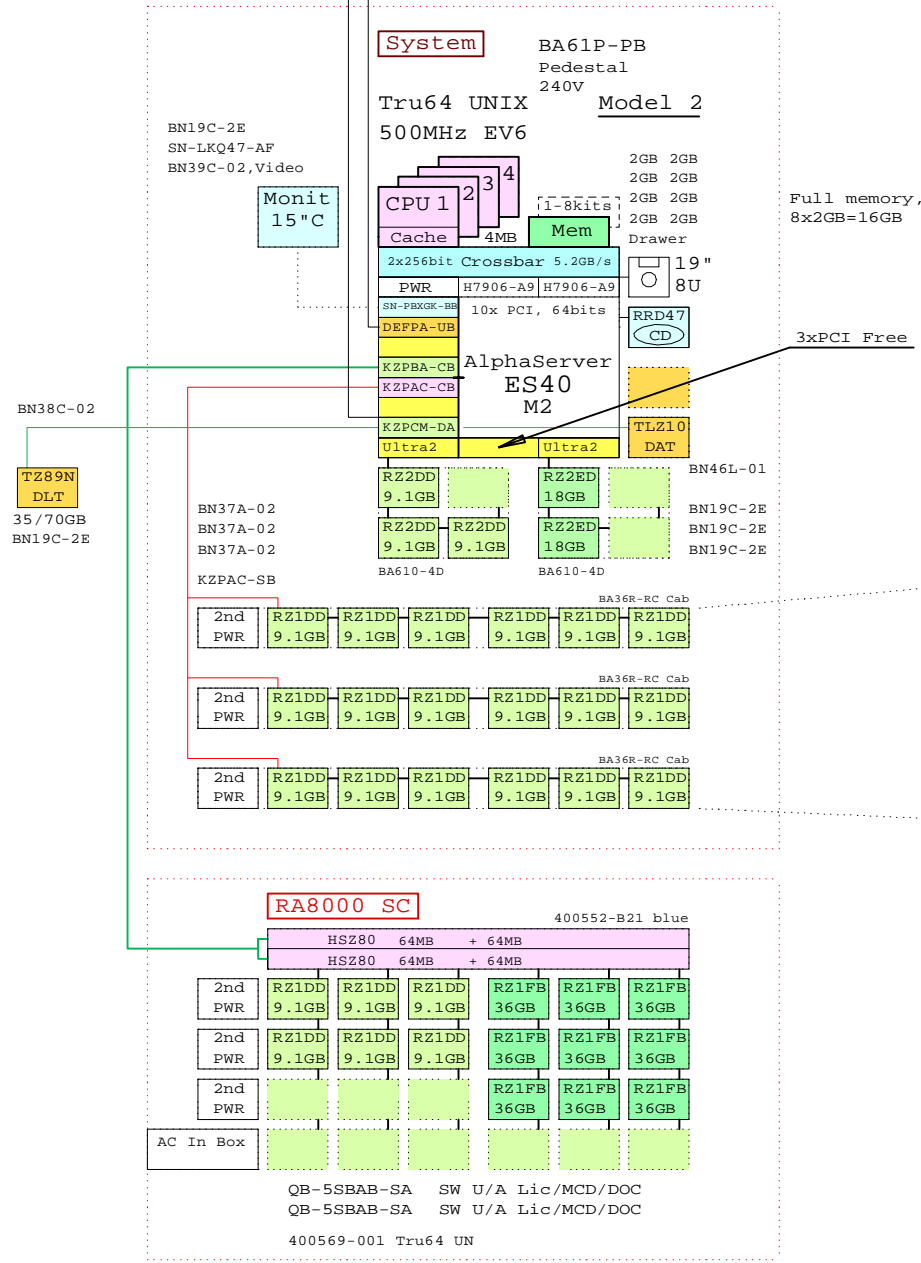

Ethernet  
FDDI

**ES40 Model 2 Pedestal System**

Bill of material for the base Pedestal

| Part Number | Qty         | Description                             |
|-------------|-------------|---|
| 1           | BA61P-PB    | 1 ES40 Pedestal Enclosure 240V Europe   |
| 1.1         | BN19C-2E    | 4 PowerCable 240V, C-Europe             |
| 1.2         | BN39C-02    | 1 1.8 Video Extension Cable ****        |
| 1.3         | BN46L-01    | 1 Multi head SCSI cable,ES40            |
| 1.4         | DA-64AAA-EA | 1 ES40 6/500 Model 2 2GB UNIX 10PCI DWR |
| 1.4.1       | 3R-VRQV5-24 | 1 COMPAQ V55 CLR MON,NH,TC095           |
| 1.4.2       | BA610-4D    | 1 ES40 Disk Drive Cage, 4Bay            |
| 1.4.2.1     | DS-RZ2DD-16 | 3 ES40 Disk 9.1GB 10k Ultra2 SCSI       |
| 1.4.3       | BA610-4D    | 1 ES40 Disk Drive Cage, 4Bay            |
| 1.4.3.1     | DS-RZ2ED-16 | 2 ES40 Disk 18GB 10k Ultra2 SCSI        |
| 1.4.4       | DEFPA-UB    | 1 PCI to FDDI SAS,TP-PMD                |
| 1.4.5       | H7906-A9    | 2 ES40 Power Syplly, 2nd or 3rd         |
| 1.4.6       | KN610-AB    | 3 ES40 6/500MHz UNIX SMP                |
| 1.4.7       | KZPCM-DA    | 1 Dual Uscsi with FastEther PCI         |
| 1.4.8       | MS610-EA    | 7 ES40 2GB Memory Option                |
| 1.4.9       | SN-PBXGK-BB | 1 Elsa Gloria Synergy 8M Video Graphics |
| 1.4.10      | TLZ10-LB    | 1 12/24GB 4mm DAT 5.25" HH              |
| 1.5         | SN-LKQ47-AF | 1 102 KEY KYBD, NON-WIN, Finnish        |
| 2           | DS-TZ89N-TA | 1 35/70GB SE DLT-tape TT FWSE           |
| 3           | BN19C-2E    | 1 PowerCable 240V, C-Europe             |
| 4           | BN38C-02    | 1 Ultra Cbl VHDCI - 68HD                |