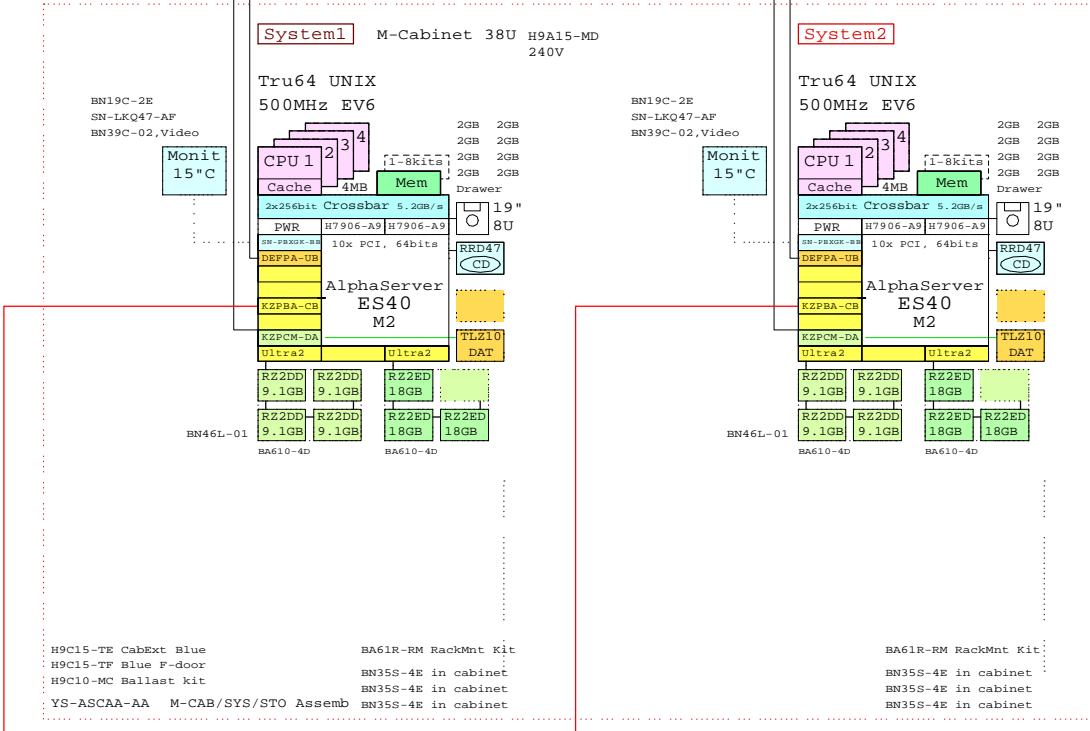

ES40 Model 2 Cluster with external storage

Ethernet
FDDI

Bill of material for two cabinet Cluster

Part Number	Qty	Description
1	H9A15-MD	1 M-Series Cab,H9A15,Blue,240V 38U
1.1	BA61R-RM	2 ES40 Rackmount Kit
1.2	BN19C-2E	2 PowerCable 240V, C-Europe
1.3	BN35S-4E	6 PowerCord C13 to C14, Non US
1.4	BN39C-02	2 1.8 Video Extension Cable ****
1.5	DA-64AAA-EA	1 ES40 6/500 Model 2 2GB UNIX 10PCI DWR
1.5.1	3R-V8QV5-24	1 COMPAQ V55 CLR MON,NH,TC095
1.5.2	BA610-4D	1 ES40 Disk Drive Cage, 4Bay
1.5.2.1	DS-RZ2DD-16	4 ES40 Disk 9.1GB 10k Ultra2 SCSI
1.5.3	BA610-4D	1 ES40 Disk Drive Cage, 4Bay
1.5.3.1	DS-RZ2ED-16	3 ES40 Disk 18GB 10k Ultra2 SCSI
1.5.4	BN46L-01	1 Multi head SCSI cable,ES40
1.5.5	DEFFPA-UB	1 PCI to FDDI SAS,TP-PMD
1.5.6	H7906-A9	2 ES40 Power Syply, 2nd or 3rd
1.5.7	KN610-AB	3 ES40 6/500MHz UNIX SMP
1.5.8	KZPBA-CB	1 PCI to UltraSCSI Adapter Uwdif
1.5.9	KZPCM-DA	1 Dual Uscsi with FastEther PCI
1.5.10	MS610-EA	7 ES40 2GB Memory Option
1.5.11	SN-PBXGK-BB	1 Elsa Gloria Synergy 8M Video Graphics
1.5.12	TLZ10-LB	1 12/24GB 4mm DAT 5.25" HH
1.6	DA-64AAA-EA	1 ES40 6/500 Model 2 2GB UNIX 10PCI DWR
1.6.1	3R-V8QV5-24	1 COMPAQ V55 CLR MON,NH,TC095
1.6.2	BA610-4D	1 ES40 Disk Drive Cage, 4Bay
1.6.2.1	DS-RZ2DD-16	4 ES40 Disk 9.1GB 10k Ultra2 SCSI
1.6.3	BA610-4D	1 ES40 Disk Drive Cage, 4Bay
1.6.3.1	DS-RZ2ED-16	3 ES40 Disk 18GB 10k Ultra2 SCSI
1.6.4	BN46L-01	1 Multi head SCSI cable,ES40
1.6.5	DEFFPA-UB	1 PCI to FDDI SAS,TP-PMD
1.6.6	H7906-A9	2 ES40 Power Syply, 2nd or 3rd
1.6.7	KN610-AB	3 ES40 6/500MHz UNIX SMP
1.6.8	KZPBA-CB	1 PCI to UltraSCSI Adapter Uwdif
1.6.9	KZPCM-DA	1 Dual Uscsi with FastEther PCI
1.6.10	MS610-EA	7 ES40 2GB Memory Option
1.6.11	SN-PBXGK-BB	1 Elsa Gloria Synergy 8M Video Graphics
1.6.12	TLZ10-LB	1 12/24GB 4mm DAT 5.25" HH
1.7	H9C10-MC	1 Ballast Kit for cabinets
1.8	H9C15-TE	1 Rear cab extender for H9A15 Blue
1.9	H9C15-TF	1 FrontDoorKit Blue for H9A15
1.10	SN-LKQ47-AF	2 102 KEY KYBD, NON-WIN, Finnish
1.11	YS-ASCAA-AA	1 M-CAB/SYS/STO Assembly
2	400558-B21	1 ESAL200 SC 50HZ 2x24 2xCnt blue
2.1	103541-021	1 Power Cord 15-20A C.Europe
2.2	380564-B21	2 Power Distribution Unit RA8k/7k
2.3	380565-B21	6 Power Syply 180W Hot Plug SBB
2.4	380583-B21	1 ESAL2000 Cabinet PDU 50Hz
2.5	400566-001	2 HSZ80 Controller Software ACS V8.3
2.6	400569-001	2 Ultra opt OS Software Tru64 UNIX
2.7	DS-DWZZH-03	1 Uscsi Act hub 0 SE:3/Dif 3.5" SBB
2.8	DS-RZ1FB-VW	37 36GB 7200 UltraSCSI Disk
3	BN38C-05	2 Ultra Cbl VHDCI - 68HD