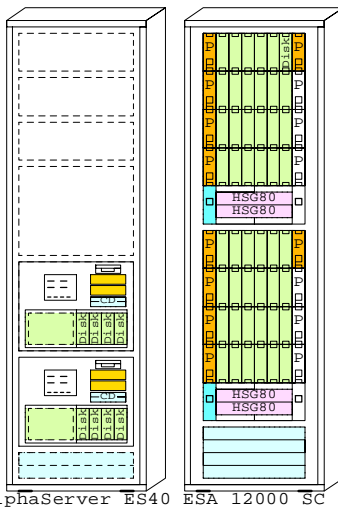

ES40 Model 2 Cluster with external storage

Ethernet
FDDI

Bill of material for two cabinet Cluster

Part Number	Qty	Description
1	H9A15-MD	1 M-Series Cab,H9A15,Blue,240V 38U
1.1	BA61R-RM	2 ES40 Rackmount Kit
1.2	BN19C-2E	2 PowerCable 240V, C-Europe
1.3	BN35S-4E	6 PowerCord C13 to C14, Non US
1.4	BN39C-02	2 1.8 Video Extension Cable ****
1.5	DA-64AAA-EA	1 ES40 6/500 Model 2 2GB UNIX 10PCI DWR
1.5.1	3R-V8QV5-24	1 COMPAQ V55 CLR MON,NH,TC095
1.5.2	BA610-4D	1 ES40 Disk Drive Cage, 4Bay
1.5.2.1	DS-RZ2DD-16	4 ES40 Disk 9.1GB 10k Ultra2 SCSI
1.5.3	BA610-4D	1 ES40 Disk Drive Cage, 4Bay
1.5.3.1	DS-RZ2ED-16	3 ES40 Disk 18GB 10k Ultra2 SCSI
1.5.4	BN46L-01	1 Multi head SCSI cable,ES40
1.5.5	DEFFPA-UB	1 PCI to FDDI SAS,TP-PMD
1.5.6	H7906-A9	2 ES40 Power Syply, 2nd or 3rd
1.5.7	KN610-AB	3 ES40 6/500MHz UNIX SMP
1.5.8	KZPBA-CB	1 PCI to UltraSCSI Adapter Uwdif
1.5.9	KZPCM-DA	1 Dual Uscsi with FastEther PCI
1.5.10	MS610-EA	7 ES40 2GB Memory Option
1.5.11	SN-PBXGK-BB	1 Elsa Gloria Synergy 8M Video Graphics
1.5.12	TLZ10-LB	1 12/24GB 4mm DAT 5.25" HH
1.6	DA-64AAA-EA	1 ES40 6/500 Model 2 2GB UNIX 10PCI DWR
1.6.1	3R-V8QV5-24	1 COMPAQ V55 CLR MON,NH,TC095
1.6.2	BA610-4D	1 ES40 Disk Drive Cage, 4Bay
1.6.2.1	DS-RZ2DD-16	4 ES40 Disk 9.1GB 10k Ultra2 SCSI
1.6.3	BA610-4D	1 ES40 Disk Drive Cage, 4Bay
1.6.3.1	DS-RZ2ED-16	3 ES40 Disk 18GB 10k Ultra2 SCSI
1.6.4	BN46L-01	1 Multi head SCSI cable,ES40
1.6.5	DEFFPA-UB	1 PCI to FDDI SAS,TP-PMD
1.6.6	H7906-A9	2 ES40 Power Syply, 2nd or 3rd
1.6.7	KN610-AB	3 ES40 6/500MHz UNIX SMP
1.6.8	KZPBA-CB	1 PCI to UltraSCSI Adapter Uwdif
1.6.9	KZPCM-DA	1 Dual Uscsi with FastEther PCI
1.6.10	MS610-EA	7 ES40 2GB Memory Option
1.6.11	SN-PBXGK-BB	1 Elsa Gloria Synergy 8M Video Graphics
1.6.12	TLZ10-LB	1 12/24GB 4mm DAT 5.25" HH
1.7	H9C10-MC	1 Ballast Kit for cabinets
1.8	H9C15-TE	1 Rear cab extender for H9A15 Blue
1.9	H9C15-TF	1 FrontDoorKit Blue for H9A15
1.10	SN-LKQ47-AF	2 102 KEY KYBD, NON-WIN, Finnish
1.11	YS-ASCAA-AA	1 M-CAB/SYS/STO Assembly
2	400558-B21	1 ESAL200 SC 50HZ 2x24 2xCnt blue
2.1	103541-021	1 Power Cord 15-20A C.Europe
2.2	380564-B21	2 Power Distribution Unit RA8k/7k
2.3	380565-B21	6 Power Syply 180W Hot Plug SBB
2.4	380583-B21	1 ESAL2000 Cabinet PDU 50Hz
2.5	400566-001	2 HSZ80 Controller Software ACS V8.3
2.6	400569-001	2 Ultra opt OS Software Tru64 UNIX
2.7	DS-DWZZH-03	1 Uscsi Act hub 0 SE:3/Dif 3.5" SBB
2.8	DS-RZ1FB-VW	37 36GB 7200 UltraSCSI Disk
3	BN38C-05	2 Ultra Cbl VHDCI - 68HD