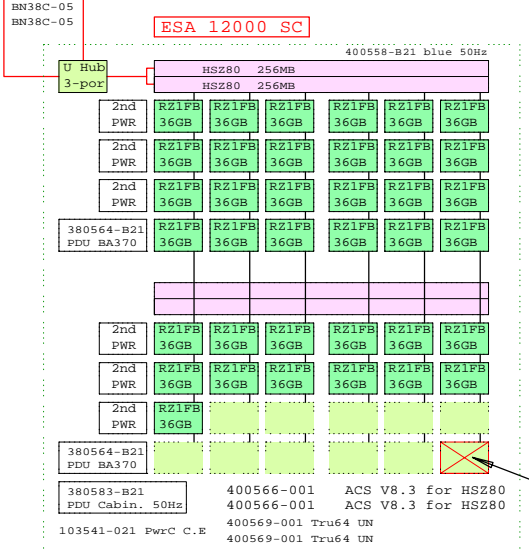

ES40 Model 2 Cluster with external storage

Ethernet
FDDI

Bill of material for two cabinet Cluster

Part Number	Qty	Description
1	H9A15-MD	1 M-Series Cab,H9A15,Blue,240V 38U
1.1	BA61R-RM	2 ES40 Rackmount Kit
1.2	BN19C-2E	2 PowerCable 240V, C-Europe
1.3	BN35S-4E	6 PowerCord C13 to C14, Non US
1.4	BN39C-02	2 1.8 Video Extension Cable ****
1.5	DA-64AAA-EA	1 ES40 6/500 Model 2 2GB UNIX 10PCI DWR
1.5.1	3R-V8QV5-24	1 COMPAQ V55 CLR MON,NH,TC095
1.5.2	BA610-4D	1 ES40 Disk Drive Cage, 4Bay
1.5.2.1	DS-RZ2DD-16	4 ES40 Disk 9.1GB 10k Ultra2 SCSI
1.5.3	BA610-4D	1 ES40 Disk Drive Cage, 4Bay
1.5.3.1	DS-RZ2ED-16	3 ES40 Disk 18GB 10k Ultra2 SCSI
1.5.4	BN46L-01	1 Multi head SCSI cable,ES40
1.5.5	DEFFPA-UB	1 PCI to FDDI SAS,TP-PMD
1.5.6	H7906-A9	2 ES40 Power Syply, 2nd or 3rd
1.5.7	KN610-AB	3 ES40 6/500MHz UNIX SMP
1.5.8	KZPBA-CB	1 PCI to UltraSCSI Adapter Uwdif
1.5.9	KZPCM-DA	1 Dual Uscsi with FastEther PCI
1.5.10	MS610-EA	7 ES40 2GB Memory Option
1.5.11	SN-PBXGK-BB	1 Elsa Gloria Synergy 8M Video Graphics
1.5.12	TLZ10-LB	1 12/24GB 4mm DAT 5.25" HH
1.6	DA-64AAA-EA	1 ES40 6/500 Model 2 2GB UNIX 10PCI DWR
1.6.1	3R-V8QV5-24	1 COMPAQ V55 CLR MON,NH,TC095
1.6.2	BA610-4D	1 ES40 Disk Drive Cage, 4Bay
1.6.2.1	DS-RZ2DD-16	4 ES40 Disk 9.1GB 10k Ultra2 SCSI
1.6.3	BA610-4D	1 ES40 Disk Drive Cage, 4Bay
1.6.3.1	DS-RZ2ED-16	3 ES40 Disk 18GB 10k Ultra2 SCSI
1.6.4	BN46L-01	1 Multi head SCSI cable,ES40
1.6.5	DEFFPA-UB	1 PCI to FDDI SAS,TP-PMD
1.6.6	H7906-A9	2 ES40 Power Syply, 2nd or 3rd
1.6.7	KN610-AB	3 ES40 6/500MHz UNIX SMP
1.6.8	KZPBA-CB	1 PCI to UltraSCSI Adapter Uwdif
1.6.9	KZPCM-DA	1 Dual Uscsi with FastEther PCI
1.6.10	MS610-EA	7 ES40 2GB Memory Option
1.6.11	SN-PBXGK-BB	1 Elsa Gloria Synergy 8M Video Graphics
1.6.12	TLZ10-LB	1 12/24GB 4mm DAT 5.25" HH
1.7	H9C10-MC	1 Ballast Kit for cabinets
1.8	H9C15-TE	1 Rear cab extender for H9A15 Blue
1.9	H9C15-TF	1 FrontDoorKit Blue for H9A15
1.10	SN-LKQ47-AF	2 102 KEY KYBD, NON-WIN, Finnish
1.11	YS-ASCAA-AA	1 M-CAB/SYS/STO Assembly
2	400558-B21	1 ESAL200 SC 50HZ 2x24 2xCnt blue
2.1	103541-021	1 Power Cord 15-20A C.Europe
2.2	380564-B21	2 Power Distribution Unit RA8k/7k
2.3	380565-B21	6 Power Syply 180W Hot Plug SBB
2.4	380583-B21	1 ESAL2000 Cabinet PDU 50Hz
2.5	400566-001	2 HSZ80 Controller Software ACS V8.3
2.6	400569-001	2 Ultra opt OS Software Tru64 UNIX
2.7	DS-DWZZH-03	1 Uscsi Act hub 0 SE:3/Dif 3.5" SBB
2.8	DS-RZ1FB-VW	37 36GB 7200 UltraSCSI Disk
3	BN38C-05	2 Ultra Cbl VHDCI - 68HD