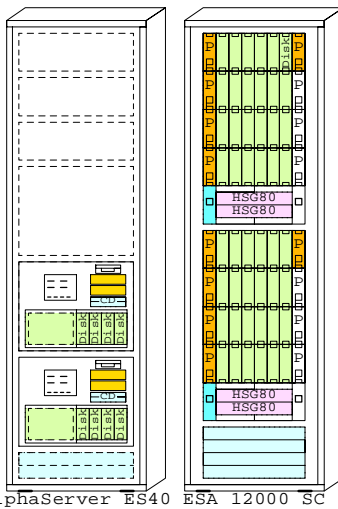

ES40 Model 2 Cluster with external storage

Ethernet
FDDI

Bill of material for two cabinet Cluster

Part Number	Qty	Description
1		H9A15-MD 1 M-Series Cab,H9A15,Blue,240V 38U
1.1		BA61R-RM 2 ES40 Rackmount Kit
1.2		BN19C-2E 2 PowerCable 240V, C-Europe
1.3		BN35S-4E 6 PowerCord C13 to C14, Non US
1.4		BN39C-02 2 1.8 Video Extension Cable ****
1.5		DA-64BAA-EA 1 ES40 67/667 Model 2 2GB UNIX 10PCI DWR
1.5.1		3R-VRQV5-24 1 COMPAQ V55 CLR MON,NH,TC095
1.5.2		3X-DEFFA-AC 1 PCI to FDDI SAS MMF with SC,Universal
1.5.3		BA610-4D 1 ES40 Disk Drive Cage, 4Bay
1.5.3.1		3R-A0561-AA 4 18.2GB 10000r Universal Disk
1.5.4		BA610-4D 1 ES40 Disk Drive Cage, 4Bay
1.5.4.1		3R-A0561-AA 4 18.2GB 10000r Universal Disk
1.5.5		BN46L-01 1 Multi head SCSI cable,ES40
1.5.6		H7906-A9 2 ES40 Power Syply, 2nd or 3rd
1.5.7		KN610-BB 3 ES40 6/667MHz UNIX SMP 8mb cache
1.5.8		KZPBA-CB 1 PCI to UltraSCSI Adapter UWd1f
1.5.9		KZPCM-DA 1 Dual Ucsdi with FastEther PCI
1.5.10		MS610-EA 7 ES40 2GB Memory Option
1.5.11		SN-PBXGK-BB 1 Elsa Gloria Synergy 8M Video Graphics
1.5.12		TLZ10-LB 1 12/24GB 4mm DAT 5.25" HH
1.6		DA-64BAA-EA 1 ES40 67/667 Model 2 2GB UNIX 10PCI DWR
1.6.1		3R-VRQV5-24 1 COMPAQ V55 CLR MON,NH,TC095
1.6.2		3X-DEFFA-AC 1 PCI to FDDI SAS MMF with SC,Universal
1.6.3		BA610-4D 1 ES40 Disk Drive Cage, 4Bay
1.6.3.1		3R-A0561-AA 4 18.2GB 10000r Universal Disk
1.6.4		BA610-4D 1 ES40 Disk Drive Cage, 4Bay
1.6.4.1		3R-A0561-AA 4 18.2GB 10000r Universal Disk
1.6.5		BN46L-01 1 Multi head SCSI cable,ES40
1.6.6		H7906-A9 2 ES40 Power Syply, 2nd or 3rd
1.6.7		KN610-BB 3 ES40 6/667MHz UNIX SMP 8mb cache
1.6.8		KZPBA-CB 1 PCI to UltraSCSI Adapter UWd1f
1.6.9		KZPCM-DA 1 Dual Ucsdi with FastEther PCI
1.6.10		MS610-EA 7 ES40 2GB Memory Option
1.6.11		SN-PBXGK-BB 1 Elsa Gloria Synergy 8M Video Graphics
1.6.12		TLZ10-LB 1 12/24GB 4mm DAT 5.25" HH
1.7		H9C10-MC 1 Ballast Kit for cabinets
1.8		H9C15-TE 1 Rear cab extender for H9A15 Blue
1.9		H9C15-TF 1 FrontDoorKit Blue for H9A15
1.10		SN-LKQ47-AF 2 102 KEY KYBD,NON-WIN, Finnish
1.11		YS-ASCAA-AA 1 M-CAB/SYS/STO Assembly
2		400558-B21 1 ESA1200 SC 50Hz 2x24 2xCnt blue
2.1		103541-021 1 Power Cord 13-20A C.Europe
2.2		380564-B21 2 Power Distribution Unit RA8k/7k
2.3		380565-B21 6 Power Suply 180W Hot Plug SBB
2.4		380583-B21 1 ESA1200 Cabinet PDU 50Hz
2.5		400566-001 2 HSZ80 Controller Software ACS V8.3
2.6		400569-001 2 Ultra opt OS Software Tru64 UNIX
2.7		DS-DWZHH-03 1 Ucsdi Act hub 0 SE:3/Dif 3.5" SBB
2.8		DS-RZ1FB-VW 37 36GB 7200 UltraSCSI Disk
3		BN38C-05 2 Ultra Cbl VHDCl - 68HD