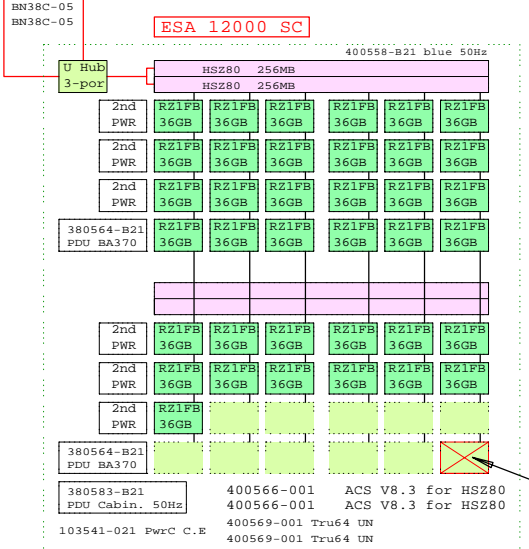

ES40 Model 2 Cluster with external storage

Ethernet
FDDI

Bill of material for two cabinet Cluster

Part Number	Qty	Description
1		H9A15-MD 1 M-Series Cab,H9A15,Blue,240V 38U
1.1		BA61R-RM 2 ES40 Rackmount Kit
1.2		BN19C-2E 2 PowerCable 240V, C-Europe
1.3		BN35S-4E 6 PowerCord C13 to C14, Non US
1.4		BN39C-02 2 1.8 Video Extension Cable ****
1.5		DA-64BAA-EA 1 ES40 67/667 Model 2 2GB UNIX 10PCI DWR
1.5.1		3R-VRQV5-24 1 COMPAQ V55 CLR MON,NH,TC095
1.5.2		3X-DEFFA-AC 1 PCI to FDDI SAS MMF with SC,Universal
1.5.3		BA610-4D 1 ES40 Disk Drive Cage, 4Bay
1.5.3.1		3R-A0561-AA 4 18.2GB 10000r Universal Disk
1.5.4		BA610-4D 1 ES40 Disk Drive Cage, 4Bay
1.5.4.1		3R-A0561-AA 4 18.2GB 10000r Universal Disk
1.5.5		BN46L-01 1 Multi head SCSI cable,ES40
1.5.6		H7906-A9 2 ES40 Power Syply, 2nd or 3rd
1.5.7		KN610-BB 3 ES40 6/667MHz UNIX SMP 8mb cache
1.5.8		KZPBA-CB 1 PCI to UltraSCSI Adapter UWd1f
1.5.9		KZPCM-DA 1 Dual Ucsdi with FastEther PCI
1.5.10		MS610-EA 7 ES40 2GB Memory Option
1.5.11		SN-PBXGK-BB 1 Elsa Gloria Synergy 8M Video Graphics
1.5.12		TLZ10-LB 1 12/24GB 4mm DAT 5.25" HH
1.6		DA-64BAA-EA 1 ES40 67/667 Model 2 2GB UNIX 10PCI DWR
1.6.1		3R-VRQV5-24 1 COMPAQ V55 CLR MON,NH,TC095
1.6.2		3X-DEFFA-AC 1 PCI to FDDI SAS MMF with SC,Universal
1.6.3		BA610-4D 1 ES40 Disk Drive Cage, 4Bay
1.6.3.1		3R-A0561-AA 4 18.2GB 10000r Universal Disk
1.6.4		BA610-4D 1 ES40 Disk Drive Cage, 4Bay
1.6.4.1		3R-A0561-AA 4 18.2GB 10000r Universal Disk
1.6.5		BN46L-01 1 Multi head SCSI cable,ES40
1.6.6		H7906-A9 2 ES40 Power Syply, 2nd or 3rd
1.6.7		KN610-BB 3 ES40 6/667MHz UNIX SMP 8mb cache
1.6.8		KZPBA-CB 1 PCI to UltraSCSI Adapter UWd1f
1.6.9		KZPCM-DA 1 Dual Ucsdi with FastEther PCI
1.6.10		MS610-EA 7 ES40 2GB Memory Option
1.6.11		SN-PBXGK-BB 1 Elsa Gloria Synergy 8M Video Graphics
1.6.12		TLZ10-LB 1 12/24GB 4mm DAT 5.25" HH
1.7		H9C10-MC 1 Ballast Kit for cabinets
1.8		H9C15-TE 1 Rear cab extender for H9A15 Blue
1.9		H9C15-TF 1 FrontDoorKit Blue for H9A15
1.10		SN-LKQ47-AF 2 102 KEY KYBD,NON-WIN, Finnish
1.11		YS-ASCAA-AA 1 M-CAB/SYS/STO Assembly
2		400558-B21 1 ESA1200 SC 50Hz 2x24 2xCnt blue
2.1		103541-021 1 Power Cord 13-20A C.Europe
2.2		380564-B21 2 Power Distribution Unit RA8k/7k
2.3		380565-B21 6 Power Suply 180W Hot Plug SBB
2.4		380583-B21 1 ESA1200 Cabinet PDU 50Hz
2.5		400566-001 2 HSZ80 Controller Software ACS V8.3
2.6		400569-001 2 Ultra opt OS Software Tru64 UNIX
2.7		DS-DWZHH-03 1 Ucsdi Act hub 0 SE:3/Dif 3.5" SBB
2.8		DS-RZ1FB-VW 37 36GB 7200 UltraSCSI Disk
3		BN38C-05 2 Ultra Cbl VHDCl - 68HD