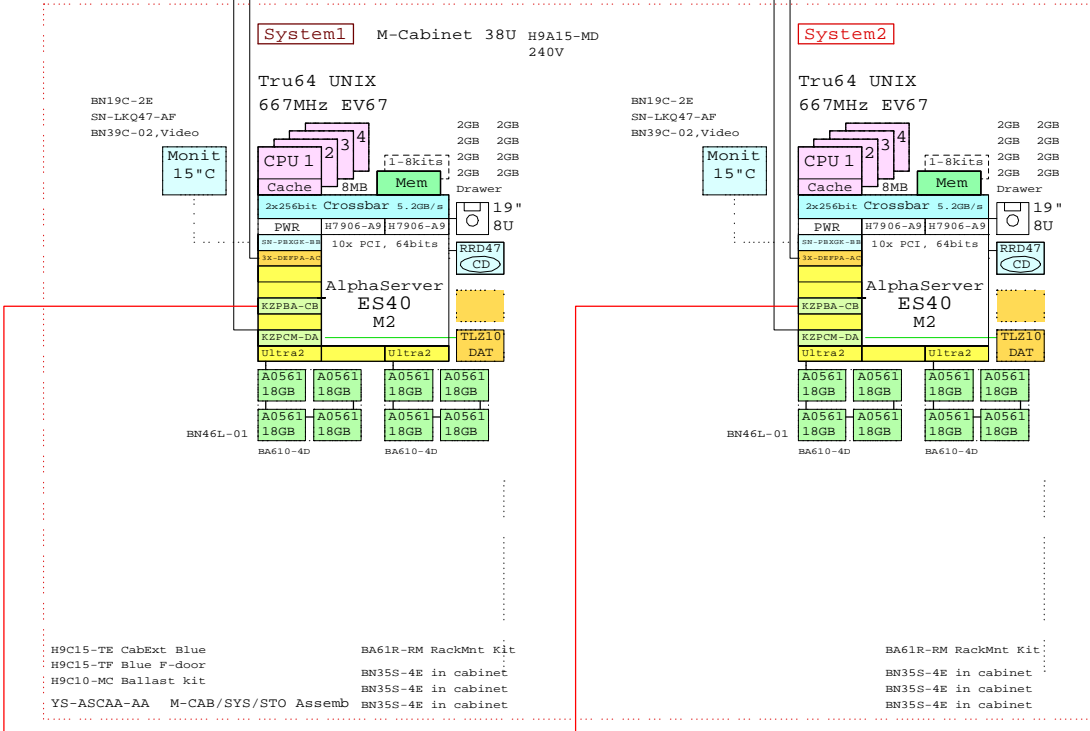

ES40 Model 2 Cluster with external storage

Ethernet
FDDI

Bill of material for two cabinet Cluster

Part Number	Qty	Description
1		H9A15-MD 1 M-Series Cab,H9A15,Blue,240V 38U
1.1		BA61R-RM 2 ES40 Rackmount Kit
1.2		BN19C-2E 2 PowerCable 240V, C-Europe
1.3		BN35S-4E 6 PowerCord C13 to C14, Non US
1.4		BN39C-02 2 1.8 Video Extension Cable ****
1.5		DA-64BAA-EA 1 ES40 67/667 Model 2 2GB UNIX 10PCI DWR
1.5.1		3R-VRQV5-24 1 COMPAQ V55 CLR MON,NH,TC095
1.5.2		3X-DEFFA-AC 1 PCI to FDDI SAS MMF with SC,Universal
1.5.3		BA610-4D 1 ES40 Disk Drive Cage, 4Bay
1.5.3.1		3R-A0561-AA 4 18.2GB 10000r Universal Disk
1.5.4		BA610-4D 1 ES40 Disk Drive Cage, 4Bay
1.5.4.1		3R-A0561-AA 4 18.2GB 10000r Universal Disk
1.5.5		BN46L-01 1 Multi head SCSI cable,ES40
1.5.6		H7906-A9 2 ES40 Power Syply, 2nd or 3rd
1.5.7		KN610-BB 3 ES40 6/667MHz UNIX SMP 8mb cache
1.5.8		KZPBA-CB 1 PCI to UltraSCSI Adapter UWd1f
1.5.9		KZPCM-DA 1 Dual Ucsdi with FastEther PCI
1.5.10		MS610-EA 7 ES40 2GB Memory Option
1.5.11		SN-PBXGK-BB 1 Elsa Gloria Synergy 8M Video Graphics
1.5.12		TLZ10-LB 1 12/24GB 4mm DAT 5.25" HH
1.6		DA-64BAA-EA 1 ES40 67/667 Model 2 2GB UNIX 10PCI DWR
1.6.1		3R-VRQV5-24 1 COMPAQ V55 CLR MON,NH,TC095
1.6.2		3X-DEFFA-AC 1 PCI to FDDI SAS MMF with SC,Universal
1.6.3		BA610-4D 1 ES40 Disk Drive Cage, 4Bay
1.6.3.1		3R-A0561-AA 4 18.2GB 10000r Universal Disk
1.6.4		BA610-4D 1 ES40 Disk Drive Cage, 4Bay
1.6.4.1		3R-A0561-AA 4 18.2GB 10000r Universal Disk
1.6.5		BN46L-01 1 Multi head SCSI cable,ES40
1.6.6		H7906-A9 2 ES40 Power Syply, 2nd or 3rd
1.6.7		KN610-BB 3 ES40 6/667MHz UNIX SMP 8mb cache
1.6.8		KZPBA-CB 1 PCI to UltraSCSI Adapter UWd1f
1.6.9		KZPCM-DA 1 Dual Ucsdi with FastEther PCI
1.6.10		MS610-EA 7 ES40 2GB Memory Option
1.6.11		SN-PBXGK-BB 1 Elsa Gloria Synergy 8M Video Graphics
1.6.12		TLZ10-LB 1 12/24GB 4mm DAT 5.25" HH
1.7		H9C10-MC 1 Ballast Kit for cabinets
1.8		H9C15-TE 1 Rear cab extender for H9A15 Blue
1.9		H9C15-TF 1 FrontDoorKit Blue for H9A15
1.10		SN-LKQ47-AF 2 102 KEY KYBD,NON-WIN, Finnish
1.11		YS-ASCAA-AA 1 M-CAB/SYS/STO Assembly
2		400558-B21 1 ESA1200 SC 50Hz 2x24 2xCnt blue
2.1		103541-021 1 Power Cord 13-20A C.Europe
2.2		380564-B21 2 Power Distribution Unit RA8k/7k
2.3		380565-B21 6 Power Suply 180W Hot Plug SBB
2.4		380583-B21 1 ESA1200 Cabinet PDU 50Hz
2.5		400566-001 2 HSZ80 Controller Software ACS V8.3
2.6		400569-001 2 Ultra opt OS Software Tru64 UNIX
2.7		DS-DWZHH-03 1 Ucsdi Act hub 0 SE:3/Dif 3.5" SBB
2.8		DS-RZ1FB-VW 37 36GB 7200 UltraSCSI Disk
3		BN38C-05 2 Ultra Cbl VHDCl - 68HD