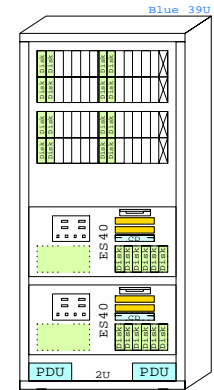

AlphaServer ES40 In H9A15 cabinet

www.Compaq.com/golden-eggs
Since:Jan-2001

COMPAQ 30-Jan-2001 GTAUES40C
Matti.Patari@compaq.com

AlphaServer ES40 UNIX Cabinet
GOLDEN EGGs Visuals, Helsinki

ES40 UNIX