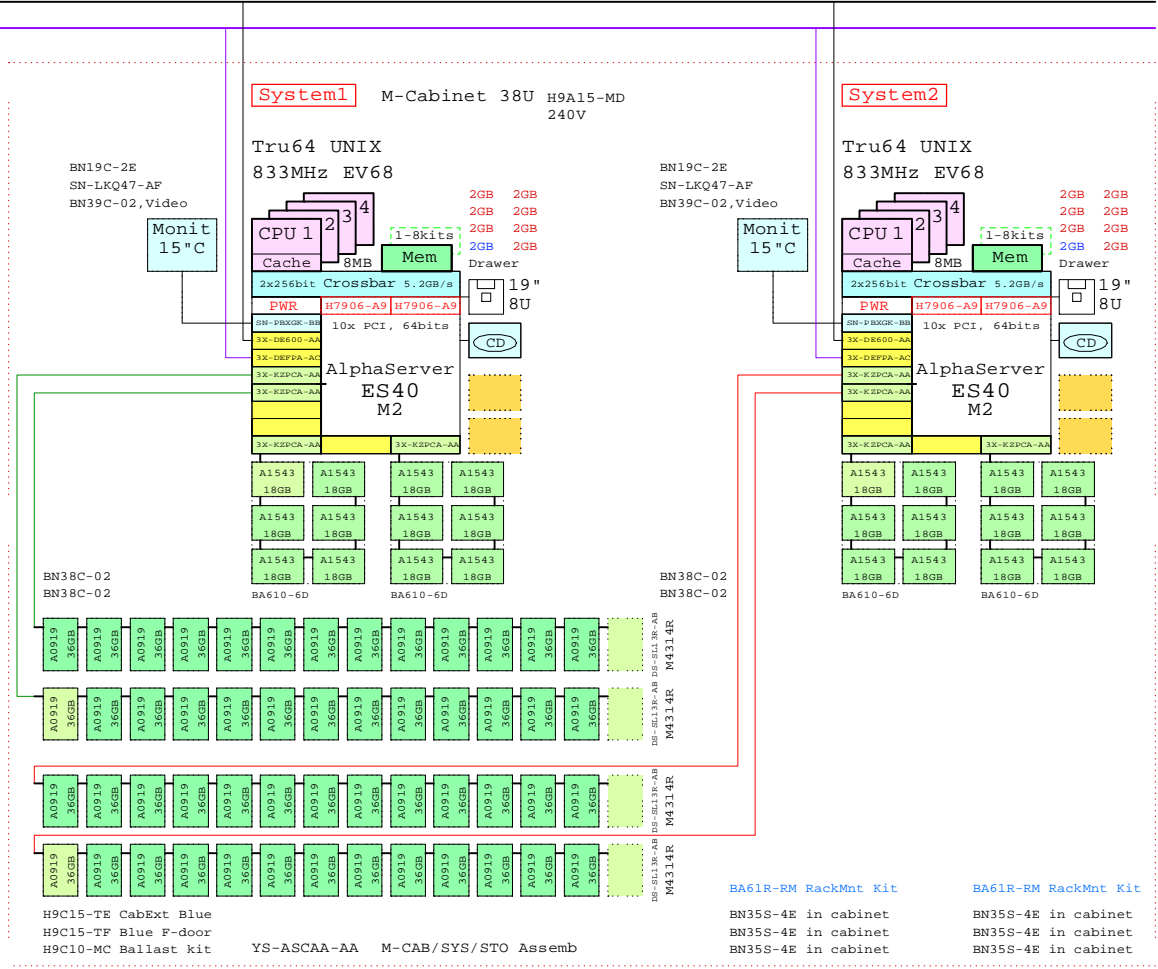

ES40 Model 2 Systems in Cabinet M15

Ethernet
FDDI

Bill of material for Cabinet and System 1

Part Number	Qty	Description
1	1	H9A15-MD 1 M-Series Cab,H9A15,Blue,240V 38U
1.1	1	BA61R-RM 1 ES40 Rackmount Kit
1.2	1	BN19C-2E 1 PowerCable 240V, C-Europe
1.3	3	BN35S-4E 3 PowerCord Cl3 to Cl4, Non US
1.4	2	BN38C-02 2 Ultra Cbl VHDCI - 68HD
1.5	1	BN39C-02 1 1.8 Video Extension Cable ****
1.6	1	DA-64CAA-EA 1 ES40 68/833 Model 2 2GB UNIX 10PCI DWR
1.6.1	1	3R-VRQV5-24 1 COMPAQ V55 CLR MON,NH,TCO95
1.6.2	1	3X-DE600-AA 1 10/100 1xChannel Ethernet, Twisted
1.6.3	1	3X-DEFP9A-AC 1 PCI to FDDI SAS MMF with SC,Universal
1.6.4	4	3X-KZPCA-AA 4 Single channel LVD adapter
1.6.5	1	BA610-6D 1 ES40 Disk Drive Cage, 6-Bay
1.6.5.1	6	3R-A1543-AA 6 18.2GB Uscsi3 15k Universal disk 1"
1.6.6	1	BA610-6D 1 ES40 Disk Drive Cage, 6-Bay
1.6.6.1	6	3R-A1543-AA 6 18.2GB Uscsi3 15k Universal disk 1"
1.6.7	2	H7906-A9 2 ES40 Power Syply, 2nd or 3rd
1.6.8	3	KN610-CB 3 ES40 68/833MHz UNIX SMP 8mb cache
1.6.9	7	MS610-EA 7 ES40 2GB Memory Option
1.6.10	1	SN-PBXGK-BB 1 Elsa Gloria Synergy 8M Video Graphics
1.7	1	DS-SL13R-AB 1 Modula M4314R single buss,14x 1.0" Int
1.7.1	13	3R-A0919-AA 13 36.4GB Uscsi3 10k Universal disk 1"
1.8	1	DS-SL13R-AB 1 Modula M4314R single buss,14x 1.0" Int
1.8.1	13	3R-A0919-AA 13 36.4GB Uscsi3 10k Universal disk 1"
1.9	1	H9C10-MC 1 Ballast Kit for cabinets
1.10	1	H9C15-TE 1 Rear cab extender for H9A15 Blue
1.11	1	H9C15-TF 1 FrontDoorKit Blue for H9A15
1.12	1	SN-LKQ47-AF 1 102 KEY KYBD,NON-WIN, Finnish
1.13	1	YS-ASCAA-AA 1 M-CAB/SYS/STO Assembly

Bill of material for System 2

Part Number	Qty	Description
1	1	DA-64CAA-EA 1 ES40 68/833 Model 2 2GB UNIX 10PCI DWR
1.1	1	3R-VRQV5-24 1 COMPAQ V55 CLR MON,NH,TCO95
1.2	1	3X-DE600-AA 1 10/100 1xChannel Ethernet, Twisted
1.3	1	3X-DEFP9A-AC 1 PCI to FDDI SAS MMF with SC,Universal
1.4	4	3X-KZPCA-AA 4 Single channel LVD adapter
1.5	1	BA610-6D 1 ES40 Disk Drive Cage, 6-Bay
1.5.1	6	3R-A1543-AA 6 18.2GB Uscsi3 15k Universal disk 1"
1.6	1	BA610-6D 1 ES40 Disk Drive Cage, 6-Bay
1.6.1	6	3R-A1543-AA 6 18.2GB Uscsi3 15k Universal disk 1"
1.7	2	H7906-A9 2 ES40 Power Syply, 2nd or 3rd
1.8	3	KN610-CB 3 ES40 68/833MHz UNIX SMP 8mb cache
1.9	7	MS610-EA 7 ES40 2GB Memory Option
1.10	1	SN-PBXGK-BB 1 Elsa Gloria Synergy 8M Video Graphics
2	1	DS-SL13R-AB 1 Modula M4314R single buss,14x 1.0" Int
2.1	13	3R-A0919-AA 13 36.4GB Uscsi3 10k Universal disk 1"
3	1	DS-SL13R-AB 1 Modula M4314R single buss,14x 1.0" Int
3.1	13	3R-A0919-AA 13 36.4GB Uscsi3 10k Universal disk 1"
4	1	BA61R-RM 1 ES40 Rackmount Kit
5	3	BN35S-4E 3 PowerCord Cl3 to Cl4, Non US
6	1	BN39C-02 1 1.8 Video Extension Cable ****
7	1	SN-LKQ47-AF 1 102 KEY KYBD,NON-WIN, Finnish
8	1	BN19C-2E 1 PowerCable 240V, C-Europe
9	2	BN38C-02 2 Ultra Cbl VHDCI - 68HD