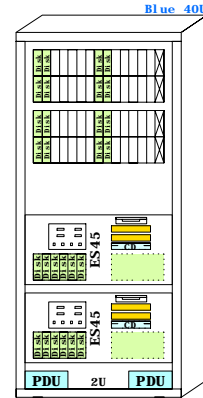

AlphaServer ES45 In H9A15 cabinet

ES45 UNIX

This template is included in the present GOLDEN EGGS Software kit.

COMPAQ 15-Oct-2001 GTAUES453
Matt. Patari@compaq.com

AlphaServer ES45 UNIX Cabinet
GOLDEN EGGS Visuals, Helsinki

www.Compaq.com/golden-eggs
Since: Oct-2001