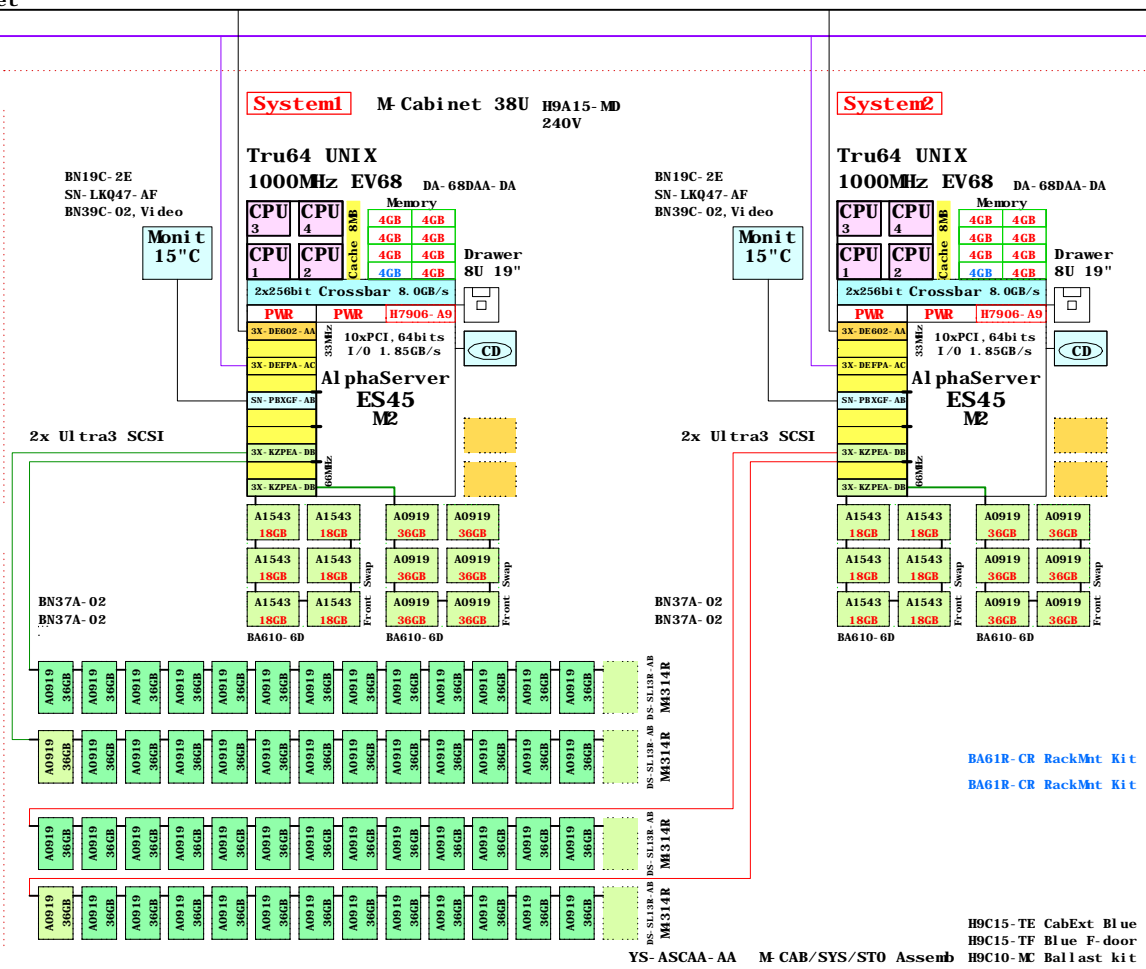

ES45 Model 2 Systems in Cabinet M15

Ethernet

FDDI

Bill of material for Cabinet and System 1

Part Number	Qty	Description
1	1	H9A15-MD 1 M Series Cab, H9A15, Blue, 240V 38U
1.1	1	3R-A2832-AA 1 COMPAQ Monitor S510 15" NH, EU
1.2	1	BN19C-2E 1 PowerCable 240V, C-Europe
1.3	2	BN37A-02 2 Ultra Cbl VHDCI - VHDCI
1.4	1	BN39C-02 1 1.8 Video Extension Cable ****
1.5	1	DA-68DAA-DA 1 ES45 68/1000 Model 2 4GB UNIX 10PCI DWR
1.5.1	1	3X-DE602-AA 1 10/100 2xChannel Ethernet, Twisted
1.5.2	1	3X-DEFFA-AC 1 PCI to FDDI SAS MMF with SC, Universal
1.5.3	2	3X-KZPEA-DB 2 PCI 2-chan SCSI Ultra3 LVD
1.5.4	1	BA610-6D 1 ES40 Disk Drive Cage, 6-Bay
1.5.4.1	6	3R-A1543-AA 6 18.2GB Uscsi3 15k Universal disk 1"
1.5.5	1	BA610-6D 1 ES40 Disk Drive Cage, 6-Bay
1.5.5.1	6	3R-A0919-AA 6 36.4GB Uscsi3 10k Universal disk 1"
1.5.6	1	H7906-A9 1 ES40 Power Sply, 2nd or 3rd
1.5.7	3	KN610-DB 3 ES45 68/1000MHz UNIX SMP 8mb cache
1.5.8	7	MS620-DA 7 ES45 4GB Memory Option
1.5.9	1	SN-PBXGF-AB 1 3DLabs Oxygen VXI 32MB PCI 2D graphics
1.6	1	DS-SL13R-AB 1 Modul M314R single buss, 14x 1.0" Int
1.6.1	13	3R-A0919-AA 13 36.4GB Uscsi3 10k Universal disk 1"
1.7	1	DS-SL13R-AB 1 Modul M314R single buss, 14x 1.0" Int
1.7.1	13	3R-A0919-AA 13 36.4GB Uscsi3 10k Universal disk 1"
1.8	1	DS-SL13R-AB 1 Modul M314R single buss, 14x 1.0" Int
1.8.1	13	3R-A0919-AA 13 36.4GB Uscsi3 10k Universal disk 1"
1.9	1	DS-SL13R-AB 1 Modul M314R single buss, 14x 1.0" Int
1.9.1	13	3R-A0919-AA 13 36.4GB Uscsi3 10k Universal disk 1"
1.10	1	H9C10-MC 1 Ballast kit for cabinets
1.11	1	H9C15-TE 1 Rear cab extender for H9A15 Blue
1.12	1	H9C15-TF 1 FrontDoorKit Blue for H9A15
1.13	1	SN-LK047-AF 1 102 KEY KYBD, NON-WIN, Finnish
1.14	1	YS-ASCAA-AA 1 M CAB/SYS/STO Assembly