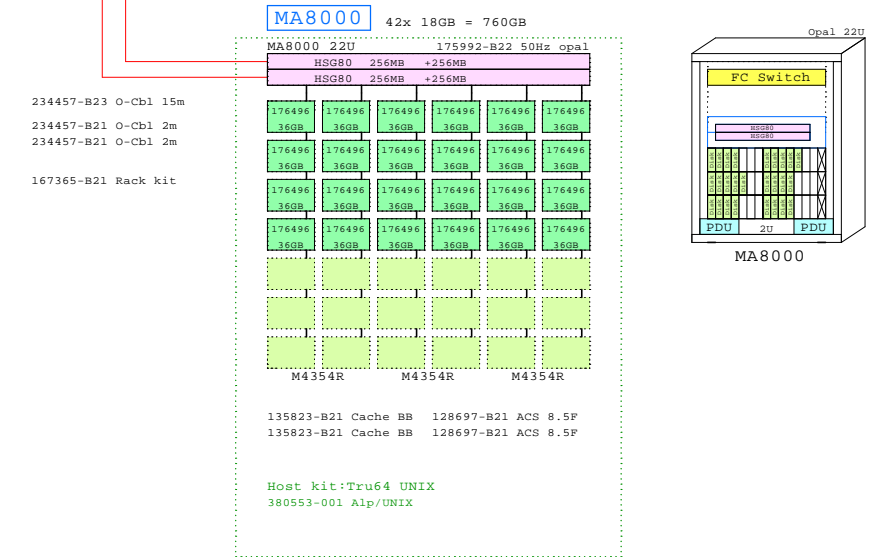

This template is included in the present GOLDEN EGGS Software kit.

ES45 UNIX

www.Compaq.com/golden-eggs
Since: Aug-2002

COMPAQ 23-Aug-2002 GTAUES457
Matti.Patari@hp.com

AlphaServer ES45 1250 Pedestal
GOLDEN EGGS Visuals, Helsinki