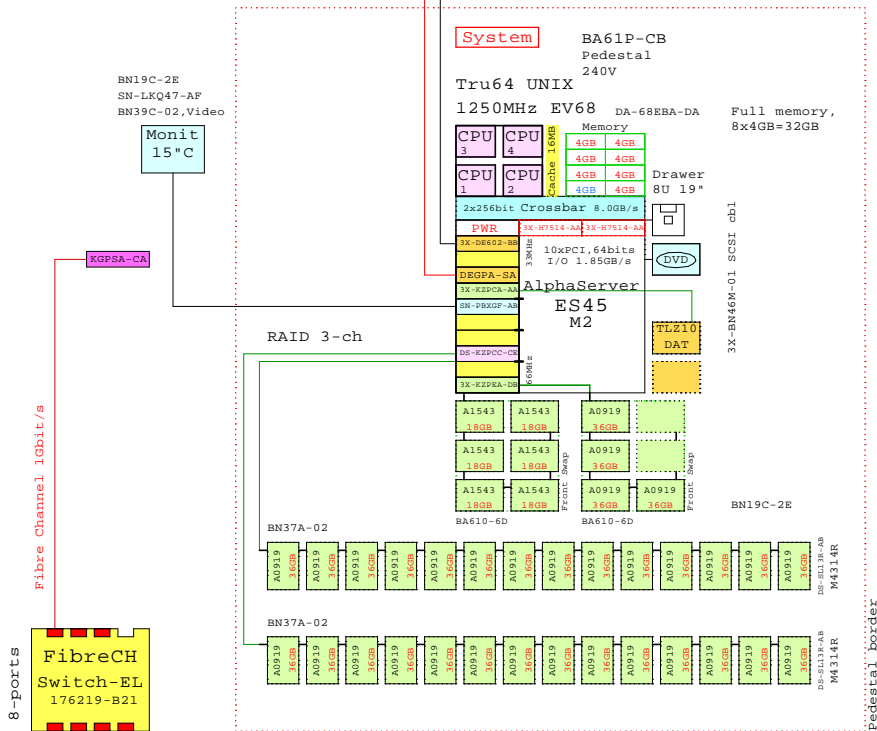

Ethernet
Gigabit Ethernet

ES45 Model 2 Pedestal System

Bill of material for the base Pedestal

Part Number	Qty	Description
1	1	BA61P-CB ES45 Pedestal Enclosure 240V Europe
1.1	1	3X-BN46M-01 SCSI cable for Tape
1.2	1	BN19C-2E PowerCable 240V, C-Europe
1.3	2	BN37A-02 Ultra Cbl VHDCI - VHDCI
1.4	1	DA-68EBA-DA ES45 68/1250 Model 2 4GB UNIX 10PCI DWR
1.4.1	1	3X-DE602-BB 10/100 2xChannel Fast Ethernet, UTP
1.4.2	2	3X-H7514-AA ES45 Power Sply, 2nd or 3rd
1.4.3	1	3X-KZPCA-AA Single channel LVD adapter
1.4.4	1	3X-KZPEA-DB PCI 2-chan SCSI Ultra3 LVD
1.4.5	1	BA610-6D ES40 Disk Drive Cage, 6-Bay
1.4.5.1	6	3R-A1543-AA 18.2GB Uscsi3 15k Universal disk 1"
1.4.6	1	BA610-6D ES40 Disk Drive Cage, 6-Bay
1.4.6.1	4	3R-A0919-AA 36.4GB Uscsi3 10k Universal disk 1"
1.4.7	1	DEGPA-SA PCI to GigaBitEthernet SX Adap
1.4.8	1	DS-KZPCC-CE PCI 3-Ch RAID Ultra2/LVD 64MB, Battery
1.4.9	3	KN610-EB ES45 68/1250MHz UNIX SMP 16mb cache
1.4.10	7	MS620-DB ES45 4GB Memory Option
1.4.11	1	SN-PBXGF-AB 3DLabs Oxygen VXI 32MB PCI 2D graphics
1.4.12	1	TLZ10-LB 12/24GB 4mm DAT 5.25" HH
1.5	1	DS-SL13R-AB Modula M4314R single buss,14x 1.0" Int
1.5.1	14	3R-A0919-AA 36.4GB Uscsi3 10k Universal disk 1"
1.6	1	DS-SL13R-AB Modula M4314R single buss,14x 1.0" Int
1.6.1	14	3R-A0919-AA 36.4GB Uscsi3 10k Universal disk 1"
2	1	3R-A2832-AA COMPAQ Monitor S510 15" NH, EU
2.1	1	BN39C-02 1.8 Video Extension Cable ****
3	1	SN-LKQ47-AF 102 KEY KYBD, NON-WIN, Finnish
4	1	BN19C-2E PowerCable 240V, C-Europe