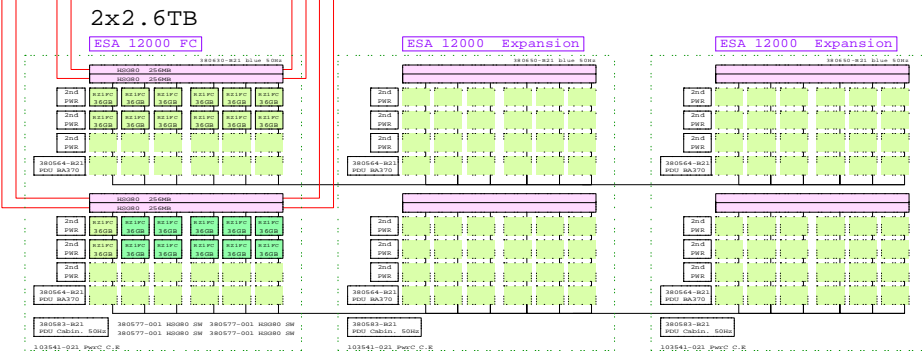

www.Compaq.com/golden-eggs

© 1998 May 2000

GTAUGS1604

GS160 UNIX