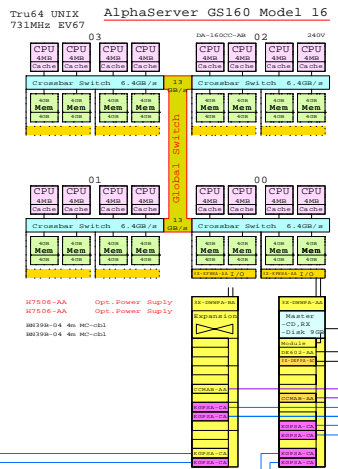

Ethernet
FDDI

AlphaServer GS160 Tru64 UNIX System, 16xCPU, 128GB

AlphaServer GS160 Tru64 UNIX System, 16xCPU, 128GB

Ethernet
FDDI

Dual Memory Channel