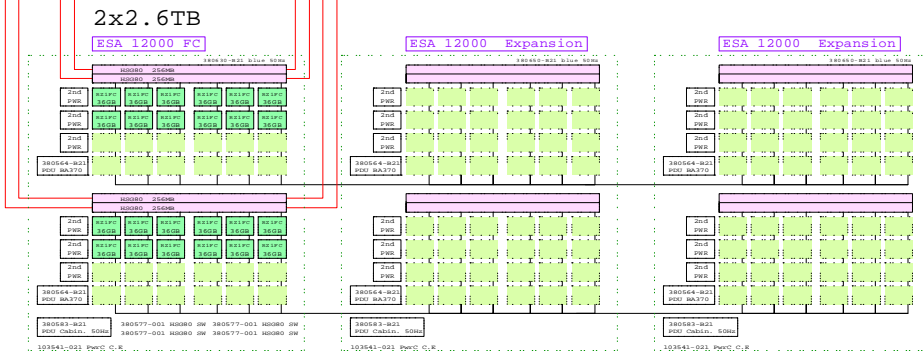

www.Compaq.com/golden-eggs

© 1998 May 2000

GTAUGS1604

GS160 UNIX