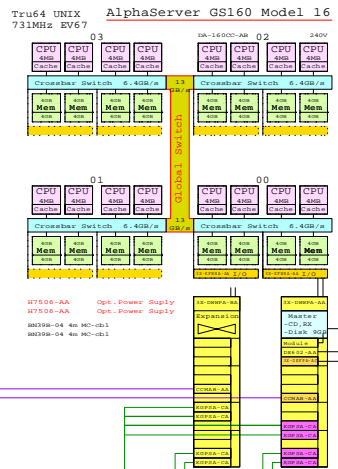

Ethernet
FDDI

AlphaServer GS160 Tru64 UNIX System, 16xCPU, 128GB

AlphaServer GS160 Tru64 UNIX System, 16xCPU, 128GB

Ethernet
FDDI

Dual Memory Channel