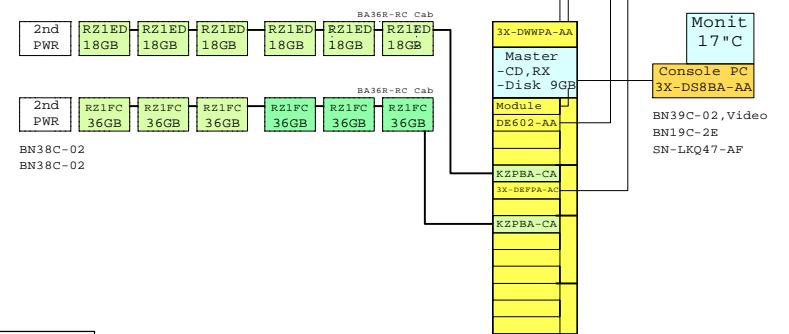

Ethernet
FDDI

AlphaServer GS320 Tru64 UNIX System

Tru64 UNIX AlphaServer GS320 Model 24
731MHz EV67

Field upgrade,
07-06 QBB

BOM for this M24--M32 upgrade

Part Number	Qty	Description
1	1	2xQBB AlphaServer GS320 upg. 24->32
1.1	1	H7506-AA Power Supply for AS GS160/320 Need: 1-4

- H7506-AA Opt.Power Suply
- H7506-AA Opt.Power Suply
- H7506-AA Opt.Power Suply

BOM for this M24 entry system

Part Number	Qty	Description
1	1	DA-320DC-AB 1 AS GS320 M24 for 24 CPU 240V EU UNIX
1.1	1	3X-DEPPA-AC 1 PCI to FDDI SAS MMF with SC,Universal
1.2	7	3X-KN8AA-AD 7 CPU Module GS320/160 6/731MHz Tru64 UNIX
1.3	4	3X-MS8AA-DB 4 4GB AlphaServer GS320 Memory module
1.4	1	BA36R-RC 1 RH ULTRASCSI SHELF CAB SINGLE
1.4.1	1	CK-BA35X-HH 1 180W Stor.Shelf PWR for AS4x00
1.4.2	6	DS-RZ1FC-VW 6 36GB 10000r UltraSCSI Disk
1.5	1	BA36R-RC 1 RH ULTRASCSI SHELF CAB SINGLE
1.5.1	1	CK-BA35X-HH 1 180W Stor.Shelf PWR for AS4x00
1.5.2	6	DS-RZ1ED-VW 6 18.2GB 10000r UltraSCSI disk
1.6	2	BN38C-02 2 Ultra Cbl VHDCI - 68HD
1.7	3	H7506-AA 3 Power Suply for AS GS160/320 Need: 1-4
1.8	2	KZPBA-CA 2 PCI to UltraSCSI Adapter UWSE
2	1	3R-VRQP7-24 1 COMPAQ P75 CLR MON,NH,TCO99
3	1	3X-DS8BA-AA 1 PC-based system console, tower, US
4	1	BN39C-02 1 1.8 Video Extension Cable ****
5	1	SN-LKQ47-AF 1 102 KEY KYBD, NON-WIN, Finnish
6	1	BN19C-2E 1 PowerCable 240V, C-Europe