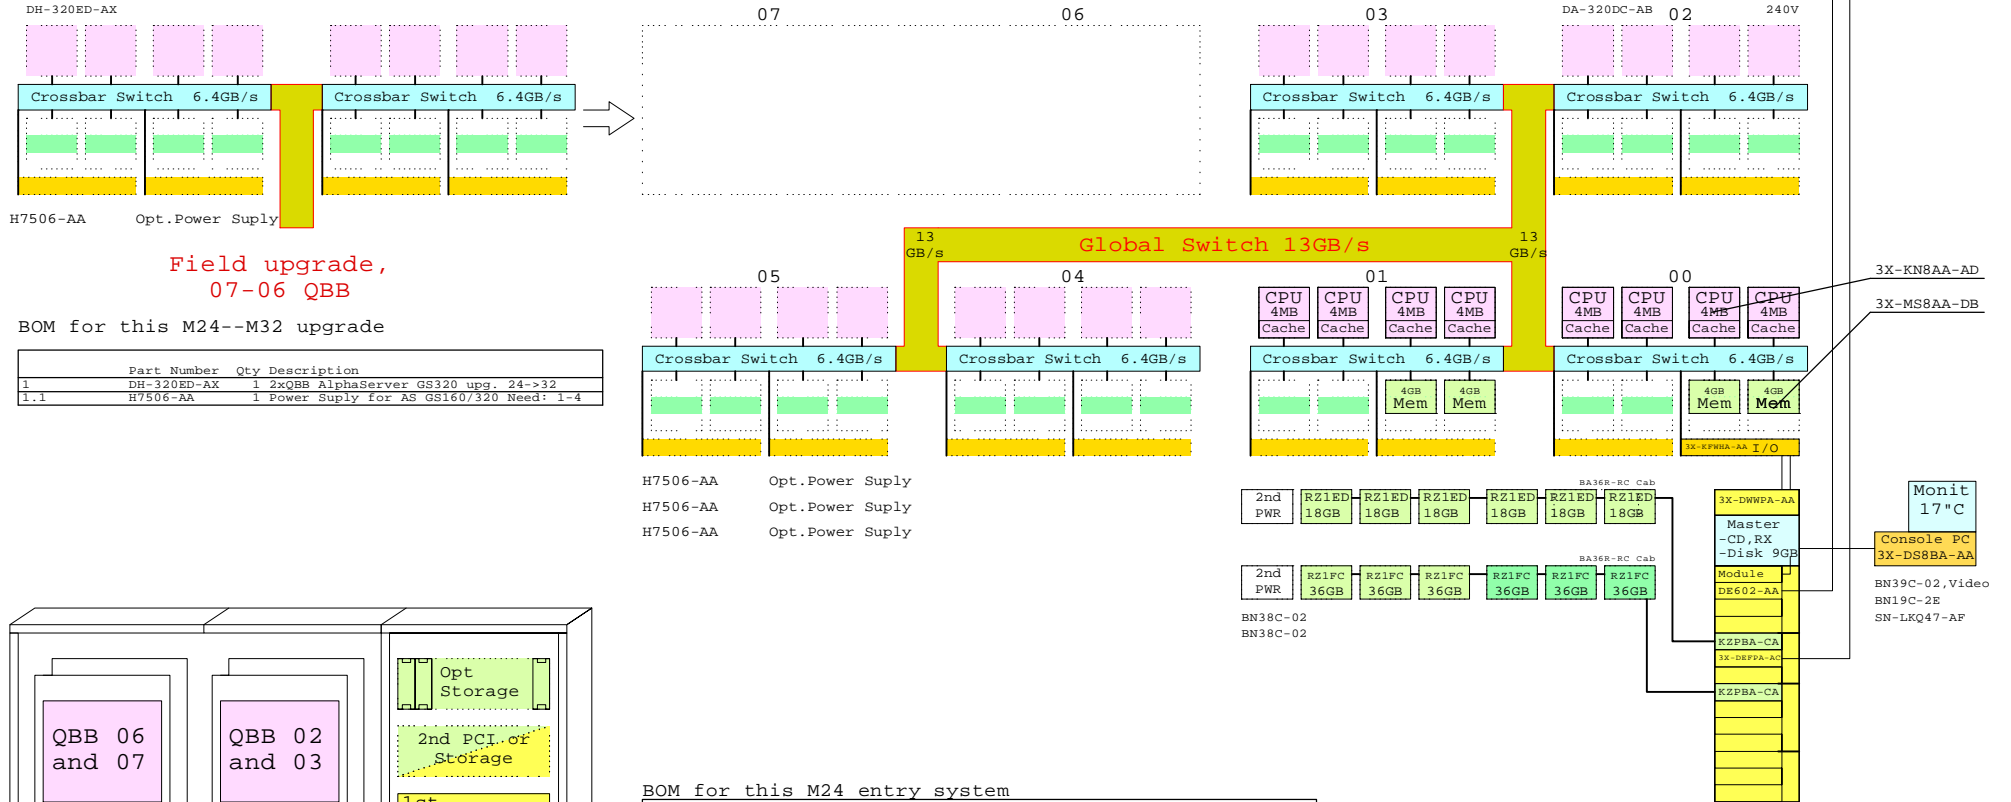

Ethernet
FDDI

AlphaServer GS320 Tru64 UNIX System

Tru64 UNIX AlphaServer GS320 Model 24
731MHz EV67

Field upgrade,
07-06 QBB

BOM for this M24--M32 upgrade

Part Number	Qty	Description
1	1	2xQBB AlphaServer GS320 upg. 24->32
1.1	1	H7506-AA Power Supply for AS GS160/320 Need: 1-4

- H7506-AA Opt.Power Suply
- H7506-AA Opt.Power Suply
- H7506-AA Opt.Power Suply

BOM for this M24 entry system

Part Number	Qty	Description
1	1	DA-320DC-AB 1 AS GS320 M24 for 24 CPU 240V EU UNIX
1.1	1	3X-DEPPA-AC 1 PCI to FDDI SAS MMF with SC,Universal
1.2	7	3X-KN8AA-AD 7 CPU Module GS320/160 6/731MHz Tru64 UNIX
1.3	4	3X-MS8AA-DB 4 4GB AlphaServer GS320 Memory module
1.4	1	BA36R-RC 1 RH ULTRASCSI SHELF CAB SINGLE
1.4.1	1	CK-BA35X-HH 1 180W Stor.Shelf PWR for AS4x00
1.4.2	6	DS-RZ1FC-VW 6 36GB 10000r UltraSCSI Disk
1.5	1	BA36R-RC 1 RH ULTRASCSI SHELF CAB SINGLE
1.5.1	1	CK-BA35X-HH 1 180W Stor.Shelf PWR for AS4x00
1.5.2	6	DS-RZ1ED-VW 6 18.2GB 10000r UltraSCSI disk
1.6	2	BN38C-02 2 Ultra Cbl VHDCI - 68HD
1.7	3	H7506-AA 3 Power Suply for AS GS160/320 Need: 1-4
1.8	2	KZPBA-CA 2 PCI to UltraSCSI Adapter UWSE
2	1	3R-VRQP7-24 1 COMPAQ P75 CLR MON,NH,TCO99
3	1	3X-DS8BA-AA 1 PC-based system console, tower, US
4	1	BN39C-02 1 1.8 Video Extension Cable ****
5	1	SN-LKQ47-AF 1 102 KEY KYBD, NON-WIN, Finnish
6	1	BN19C-2E 1 PowerCable 240V, C-Europe