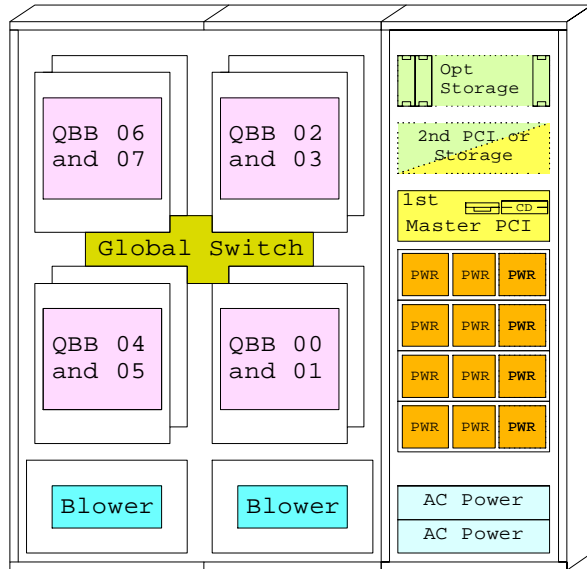

Ethernet
FDDI

AlphaServer GS320 Tru64 UNIX System

Tru64 UNIX AlphaServer GS320 Model 24
731MHz EV67

Field upgrade,
07-06 QBB

BOM for this M24--M32 upgrade

Part Number	Qty	Description
1	1	2xQBB AlphaServer GS320 upg. 24->32
1.1	1	H7506-AA Power Supply for AS GS160/320 Need: 1-4

- H7506-AA Opt.Power Suply
- H7506-AA Opt.Power Suply
- H7506-AA Opt.Power Suply

BOM for this M24 entry system

Part Number	Qty	Description
1	1	DA-320DC-AB 1 AS GS320 M24 for 24 CPU 240V EU UNIX
1.1	1	3X-DEPPA-AC 1 PCI to FDDI SAS MMF with SC,Universal
1.2	7	3X-KN8AA-AD 7 CPU Module GS320/160 6/731MHz Tru64 UNIX
1.3	4	3X-MS8AA-DB 4 4GB AlphaServer GS320 Memory module
1.4	1	BA36R-RC 1 RH ULTRASCSI SHELF CAB SINGLE
1.4.1	1	CK-BA35X-HH 1 180W Stor.Shelf PWR for AS4x00
1.4.2	6	DS-RZ1FC-VW 6 36GB 10000r UltraSCSI Disk
1.5	1	BA36R-RC 1 RH ULTRASCSI SHELF CAB SINGLE
1.5.1	1	CK-BA35X-HH 1 180W Stor.Shelf PWR for AS4x00
1.5.2	6	DS-RZ1ED-VW 6 18.2GB 10000r UltraSCSI disk
1.6	2	BN38C-02 2 Ultra Cbl VHDCI - 68HD
1.7	3	H7506-AA 3 Power Suply for AS GS160/320 Need: 1-4
1.8	2	KZPBA-CA 2 PCI to UltraSCSI Adapter UWSE
2	1	3R-VRQP7-24 1 COMPAQ P75 CLR MON,NH,TCO99
3	1	3X-DS8BA-AA 1 PC-based system console, tower, US
4	1	BN39C-02 1 1.8 Video Extension Cable ****
5	1	SN-LKQ47-AF 1 102 KEY KYBD, NON-WIN, Finnish
6	1	BN19C-2E 1 PowerCable 240V, C-Europe