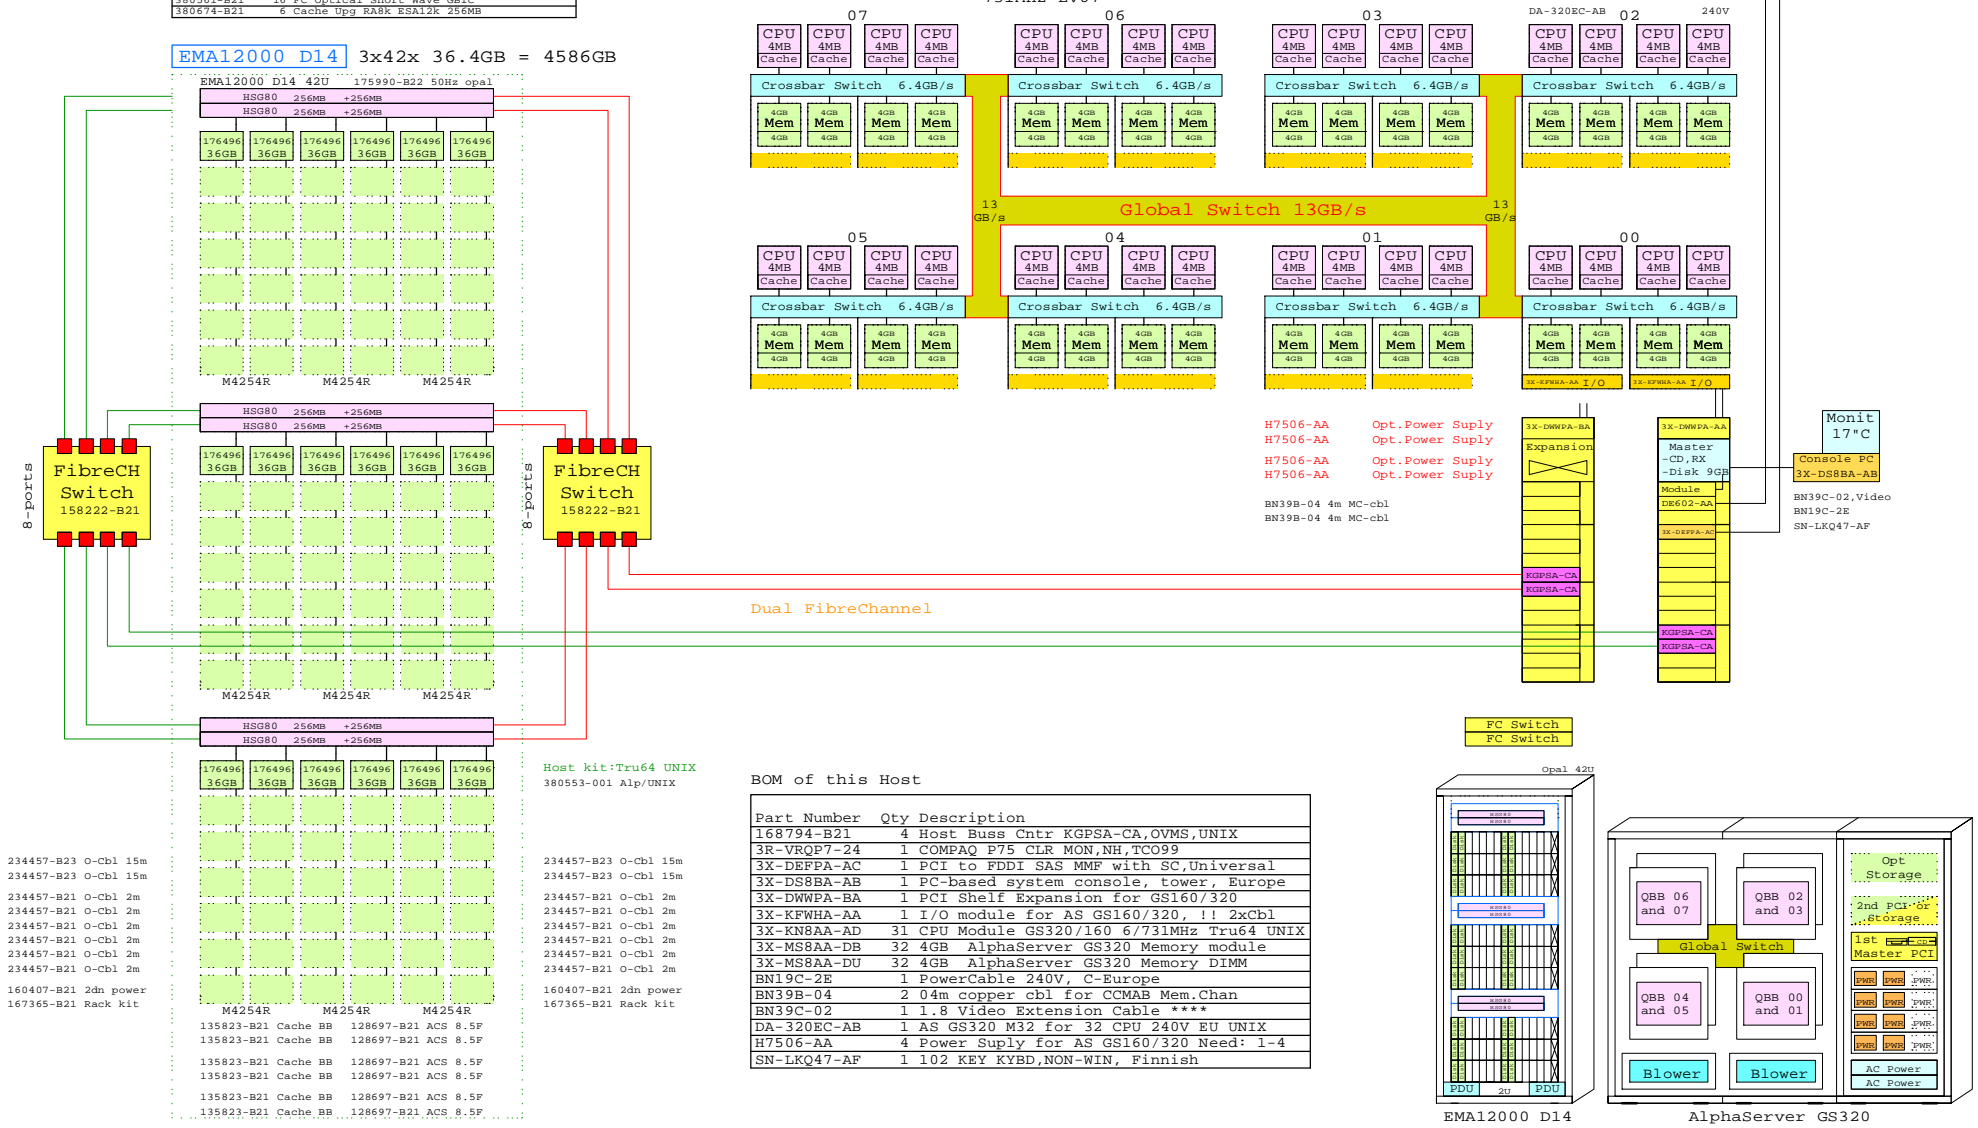

BOM of this Storage

Part Number	Qty	Description
128697-B21	6	ACS V8.5F controller FCAL/FCSW
135823-B21	6	HSG8x Single external cache Battery
158222-B21	2	SAN Switch 8 Ports
160407-B21	2	SAN switch redundant power supply
167365-B21	2	Rack mount kit for SAN switch
175990-B22	1	EMA12000 D14 42U 50Hz opal
176496-B22	18	36GB 10000r Ultra3 SCSI disk 1"
176622-B21	6	HSG80 FC Contr with 256MB cache
234457-B21	12	Fibre Channel 02m Optical Cable
234457-B23	4	Fibre Channel 15m Optical Cable
380553-001	1	OS Platf.Softw.Kit for FC Alpha UNIX
380561-B21	16	FC Optical Short Wave GBIC
380674-B21	6	Cache Upg RABK ESA12K 256MB

AlphaServer GS320 Tru64 UNIX System, 32xCPU, 256GB

Ethernet
FDDI

Tru64 UNIX AlphaServer GS320 Model 32
731MHz EV67

EMA12000 D14 3x42x 36.4GB = 4586GB

BOM of this Host

Part Number	Qty	Description
168794-B21	4	Host Buss Cntr KGP5A-CA, OVMS, UNIX
3R-VRQP7-24	1	COMPAQ P75 CLR MON, NH, FC099
3X-DFEPA-AC	1	PCI to FDDI SAS MMF with SC, Universal
3X-DS8BA-AB	1	PC-based system console, tower, Europe
3X-DWHPA-BA	1	PCI Shelf Expansion for GS160/320
3X-KFWHA-AA	1	I/O module for AS GS160/320, !: 2xCbl
3X-KN8AA-AD	31	CPU Module GS320/160 6/731MHz Tru64 UNIX
3X-MS8AA-DB	32	4GB AlphaServer GS320 Memory module
3X-MS8AA-DU	32	4GB AlphaServer GS320 Memory DIMM
BN19C-2E	1	PowerCable 240V, C-Europe
BN39B-04	2	04m copper cbl for CCMAB Mem.Chan
BN39C-02	1	1.8 Video Extension Cable ****
DA-320EC-AB	1	AS GS320 M32 for 32 CPU 240V EU UNIX
H7506-AA	4	Power Supply for AS GS160/320 Need: 1-4
SN-LKQ47-AF	1	1 02 KEY KYBD, NON-WIN, Finnish