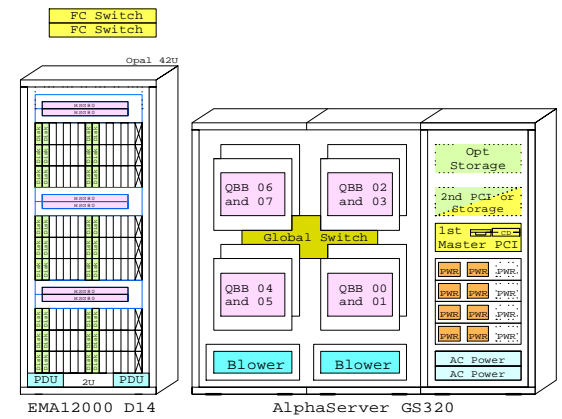

BOM of this Storage

Part Number	Qty	Description
128697-B21	6	ACS V8.5F controller FCAL/FCSW
135823-B21	6	HSG8x Single external cache Battery
158222-B21	2	SAN Switch 8 Ports
160407-B21	2	SAN switch redundant power supply
167365-B21	2	Rack mount kit for SAN switch
175990-B22	1	EMA12000 D14 42U 50Hz opal
176496-B22	18	36GB 10000r Ultra3 SCSI disk 1"
176622-B21	6	HSG80 FC Contr with 256MB cache
234457-B21	12	Fibre Channel 02m Optical Cable
234457-B23	4	Fibre Channel 15m Optical Cable
380553-001	1	OS Platf.Softw.Kit for FC Alpha UNIX
380561-B21	16	FC Optical Short Wave GBIC
380674-B21	6	Cache Upg RABK ESA12K 256MB

AlphaServer GS320 Tru64 UNIX System, 32xCPU, 256GB

Ethernet
FDDI

Tru64 UNIX AlphaServer GS320 Model 32
731MHz EV67

EMA12000 D14 3x42x 36.4GB = 4586GB

BOM of this Host

Part Number	Qty	Description
168794-B21	4	Host Buss Cntr KGP5A-CA, OVMS, UNIX
3R-VRQP7-24	1	COMPAQ P75 CLR MON, NH, FC099
3X-DFEPA-AC	1	PCI to FDDI SAS MMF with SC, Universal
3X-DS8BA-AB	1	PC-based system console, tower, Europe
3X-DWHPA-BA	1	PCI Shelf Expansion for GS160/320
3X-KFWHA-AA	1	I/O module for AS GS160/320, !: 2xCbl
3X-KN8AA-AD	31	CPU Module GS320/160 6/731MHz Tru64 UNIX
3X-MS8AA-DB	32	4GB AlphaServer GS320 Memory module
3X-MS8AA-DU	32	4GB AlphaServer GS320 Memory DIMM
BN19C-2E	1	PowerCable 240V, C-Europe
BN39B-04	2	04m copper cbl for CCMAB Mem.Chan
BN39C-02	1	1.8 Video Extension Cable ****
DA-320EC-AB	1	AS GS320 M32 for 32 CPU 240V EU UNIX
H7506-AA	4	Power Supply for AS GS160/320 Need: 1-4
SN-LKQ47-AF	1	1 02 KEY KYBD, NON-WIN, Finnish