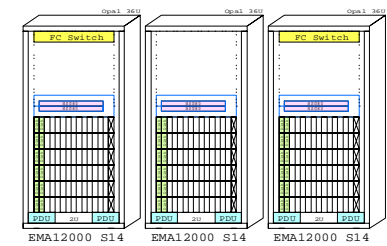

BOM of one GS320 Host

Dual Memory Channel

FibreChannel

BOM of the shared Storage

www.Compaq.com/golden-eggs