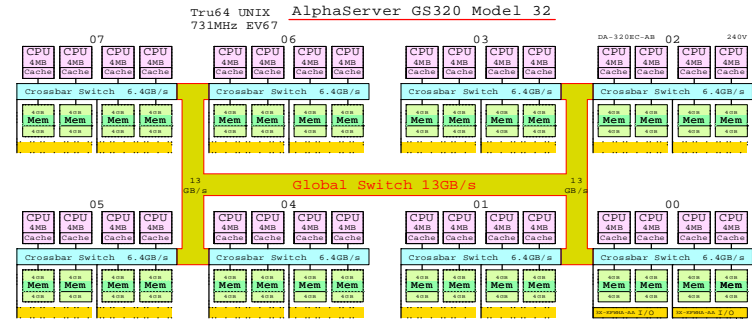

AlphaServer GS320 TruCluster

AlphaServer GS320 Tru64 UNIX System, 32xCPU, 256GB

AlphaServer GS320 Tru64 UNIX System, 32xCPU, 256GB

Ethernet
FDDI