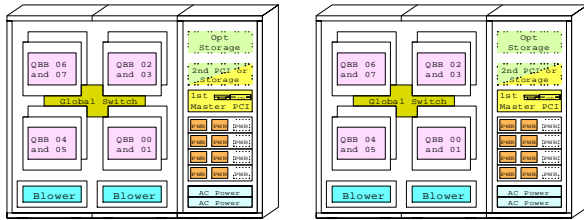

BOM of one GS320 Host

Dual Memory Channel

FibreChannel

BOM of the shared Storage

www.Compaq.com/golden-eggs