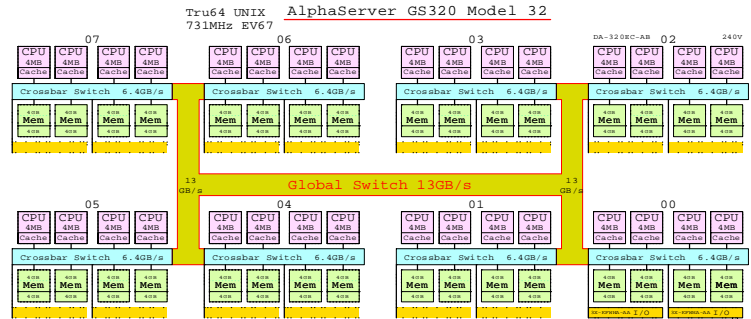

AlphaServer GS320 TruCluster

AlphaServer GS320 Tru64 UNIX System, 32xCPU, 256GB

AlphaServer GS320 Tru64 UNIX System, 32xCPU, 256GB

Ethernet
FDDI