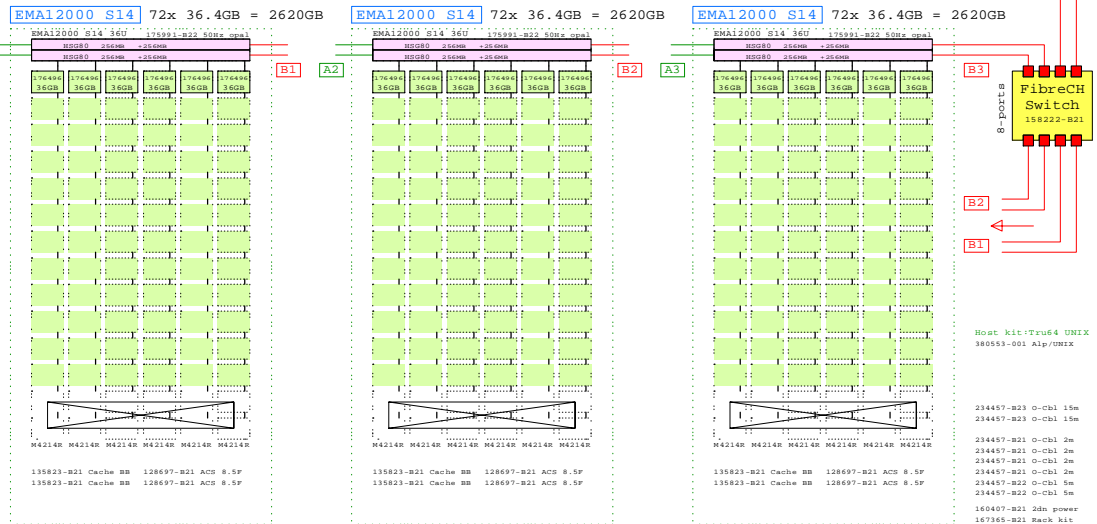

BOM of one GS320 Host

Dual Memory Channel

FibreChannel

BOM of the shared Storage

www.Compaq.com/golden-eggs