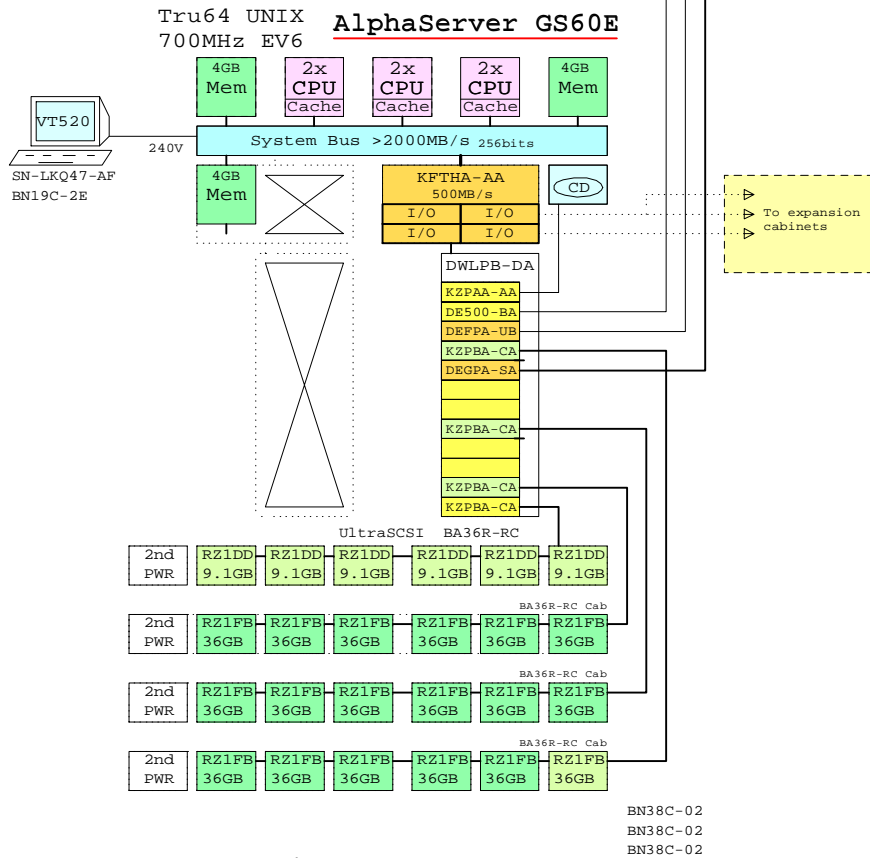

AlphaServer GS60E Tru64 UNIX systems

Ethernet
FDDI
GigaBitEthernet

BOM for a one cabinet max system

Part Number	Qty	Description
1	1	DA-484GG-AB 1 AS GS60E 6/700 UNIX 4GB Sys 240V
1.1	2	3X-764P2-AX 2 AS GS60/60E/140 6/700 SMP UNIX
1.2	1	BA36R-RC 1 RH ULTRASCSCI SHELF CAB SINGLE
1.2.1	1	CK-BA35X-HH 1 180W Stor.Shelf PWR for AS4x00
1.2.2	6	DS-RZ1FB-VW 6 36GB 7200 UltraSCSCI Disk
1.3	1	CK-BA35X-HH 1 180W Stor.Shelf PWR for AS4x00
1.4	1	DEFPA-UB 1 PCI to FDDI SAS,TP-PMD
1.5	1	DEGPA-SA 1 PCI to GigaBitEthernet SX Adap
1.6	5	DS-RZ1DD-VW 5 9.1GB 10000r UltraSCSCI disk
1.7	3	KZPBA-CA 3 PCI to UltraSCSCI Adapter UWSE
1.8	2	MS7CC-GA 2 4GB AlphaServer 8xxx Memory
2	1	BA36R-RC 1 RH ULTRASCSCI SHELF CAB SINGLE
2.1	1	CK-BA35X-HH 1 180W Stor.Shelf PWR for AS4x00
2.2	6	DS-RZ1FB-VW 6 36GB 7200 UltraSCSCI Disk
3	1	BA36R-RC 1 RH ULTRASCSCI SHELF CAB SINGLE
3.1	1	CK-BA35X-HH 1 180W Stor.Shelf PWR for AS4x00
3.2	6	DS-RZ1FB-VW 6 36GB 7200 UltraSCSCI Disk
4	1	VT520-A4 1 Text Terminal WH Intl No-hemi
5	1	SN-LKQ47-AF 1 102 KEY KYBD, NON-WIN, Finnish
6	3	BN38C-02 3 Ultra Cbl VHDCI - 68HD
7	1	BN19C-2E 1 PowerCable 240V, C-Europe

BOM for a one cabinet entry system

Part Number	Qty	Description
1	1	DA-484GE-AB 1 AS GS60E 6/700 UNIX 1GB Sys 240V
1.1	2	3X-764P2-AX 2 AS GS60/60E/140 6/700 SMP UNIX
1.2	1	BA36R-RC 1 RH ULTRASCSCI SHELF CAB SINGLE
1.2.1	1	BN38C-02 1 Ultra Cbl VHDCI - 68HD
1.2.2	1	CK-BA35X-HH 1 180W Stor.Shelf PWR for AS4x00
1.2.3	6	DS-RZ1FB-VW 6 36GB 7200 UltraSCSCI Disk
1.3	1	CK-BA35X-HH 1 180W Stor.Shelf PWR for AS4x00
1.4	1	DEFPA-UB 1 PCI to FDDI SAS,TP-PMD
1.5	1	DEGPA-SA 1 PCI to GigaBitEthernet SX Adap
1.6	5	DS-RZ1DD-VW 5 9.1GB 10000r UltraSCSCI disk
1.7	1	KZPBA-CA 1 PCI to UltraSCSCI Adapter UWSE
1.8	1	MS7CC-EA 1 1GB AlphaServer 8xxx Memory
1.9	1	MS7CC-FA 1 2GB AlphaServer 8xxx Memory
2	1	VT520-A4 1 Text Terminal WH Intl No-hemi
3	1	SN-LKQ47-AF 1 102 KEY KYBD, NON-WIN, Finnish
4	1	BN19C-2E 1 PowerCable 240V, C-Europe