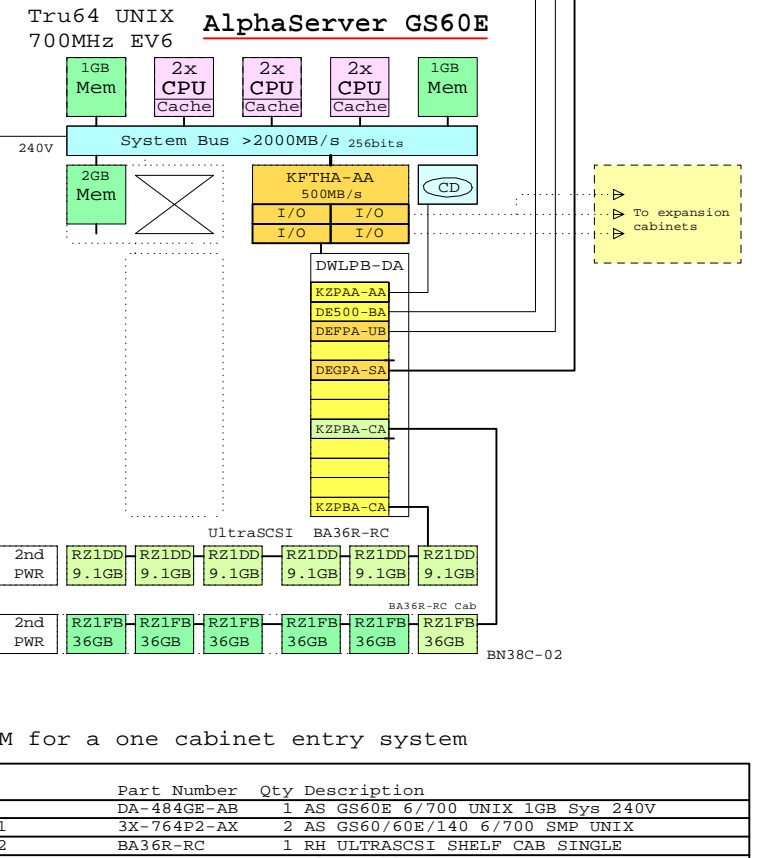

AlphaServer GS60E Tru64 UNIX systems

Ethernet
FDDI
GigaBitEthernet

BOM for a one cabinet max system

Part Number	Qty	Description
1	1	DA-484GG-AB 1 AS GS60E 6/700 UNIX 4GB Sys 240V
1.1	2	3X-764P2-AX 2 AS GS60/60E/140 6/700 SMP UNIX
1.2	1	BA36R-RC 1 RH ULTRASCSCI SHELF CAB SINGLE
1.2.1	1	CK-BA35X-HH 1 180W Stor.Shelf PWR for AS4x00
1.2.2	6	DS-RZ1FB-VW 6 36GB 7200 UltraSCSCI Disk
1.3	1	CK-BA35X-HH 1 180W Stor.Shelf PWR for AS4x00
1.4	1	DEFPA-UB 1 PCI to FDDI SAS,TP-PMD
1.5	1	DEGPA-SA 1 PCI to GigaBitEthernet SX Adap
1.6	5	DS-RZ1DD-VW 5 9.1GB 10000r UltraSCSCI disk
1.7	3	KZPBA-CA 3 PCI to UltraSCSCI Adapter UWSE
1.8	2	MS7CC-GA 2 4GB AlphaServer 8xxx Memory
2	1	BA36R-RC 1 RH ULTRASCSCI SHELF CAB SINGLE
2.1	1	CK-BA35X-HH 1 180W Stor.Shelf PWR for AS4x00
2.2	6	DS-RZ1FB-VW 6 36GB 7200 UltraSCSCI Disk
3	1	BA36R-RC 1 RH ULTRASCSCI SHELF CAB SINGLE
3.1	1	CK-BA35X-HH 1 180W Stor.Shelf PWR for AS4x00
3.2	6	DS-RZ1FB-VW 6 36GB 7200 UltraSCSCI Disk
4	1	VT520-A4 1 Text Terminal WH Intl No-hemi
5	1	SN-LKQ47-AF 1 102 KEY KYBD, NON-WIN, Finnish
6	3	BN38C-02 3 Ultra Cbl VHDCI - 68HD
7	1	BN19C-2E 1 PowerCable 240V, C-Europe

BOM for a one cabinet entry system

Part Number	Qty	Description
1	1	DA-484GE-AB 1 AS GS60E 6/700 UNIX 1GB Sys 240V
1.1	2	3X-764P2-AX 2 AS GS60/60E/140 6/700 SMP UNIX
1.2	1	BA36R-RC 1 RH ULTRASCSCI SHELF CAB SINGLE
1.2.1	1	BN38C-02 1 Ultra Cbl VHDCI - 68HD
1.2.2	1	CK-BA35X-HH 1 180W Stor.Shelf PWR for AS4x00
1.2.3	6	DS-RZ1FB-VW 6 36GB 7200 UltraSCSCI Disk
1.3	1	CK-BA35X-HH 1 180W Stor.Shelf PWR for AS4x00
1.4	1	DEFPA-UB 1 PCI to FDDI SAS,TP-PMD
1.5	1	DEGPA-SA 1 PCI to GigaBitEthernet SX Adap
1.6	5	DS-RZ1DD-VW 5 9.1GB 10000r UltraSCSCI disk
1.7	1	KZPBA-CA 1 PCI to UltraSCSCI Adapter UWSE
1.8	1	MS7CC-EA 1 1GB AlphaServer 8xxx Memory
1.9	1	MS7CC-FA 1 2GB AlphaServer 8xxx Memory
2	1	VT520-A4 1 Text Terminal WH Intl No-hemi
3	1	SN-LKQ47-AF 1 102 KEY KYBD, NON-WIN, Finnish
4	1	BN19C-2E 1 PowerCable 240V, C-Europe