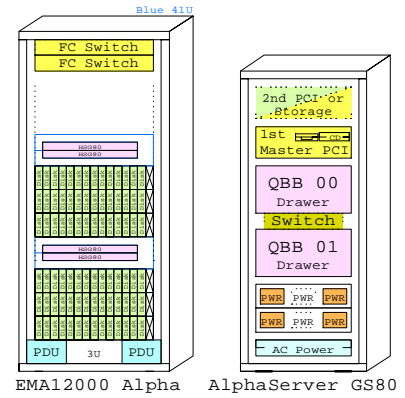

234457-B21 O-Chbl 2m 234457-B21 O-Chbl 2m

160407-B21 2dn power 135823-B21 Cache BB

167365-B21 Rack kit 135823-B21 Cache BB

167365-B21 Rack kit 167365-B21 Rack kit

BOM of this system

Part Number	Qty	Description
3R-VROP7-24	1	COMPAQ P75 CLR MON,NH,TCO99
3X-DEFFA-AC	1	PCI to FDDI SAS MMF with SC,Universal
3X-DSSBA-AA	1	PC-based system console, tower, US
3X-DWMPA-BA	1	PCI Shelf Expansion for GS160/320
3X-KFWHA-BA	1	I/O module for AS GS80, !! 2xCbl
3X-KNBAA-AB	7	CPU Module GS80 6/731MHz Tru64 UNIX
3X-MSBAA-DB	8	4GB AlphaServer GS320 Memory module
3X-MSBAA-DU	8	4GB AlphaServer GS320 Memory DIMM
128697-B21	4	ACS V8.5F controller FCAL/FCSW
135820-B21	1	Modula M2200 shelf, NO controller
135823-B21	1	HSGxx Single external cache battery
138151-B31	3	Modula M4254R dual buss, 7+7, 1.0"
158222-B21	2	SAN Switch 8 Ports
160407-B21	2	SAN switch redundant power supply
167365-B21	2	Rack mount kit for SAN switch
168256-B21	6	SCSI cable VHDCI-VHDCI, 1m
168794-B21	4	Host Buss Cntr KGPSA-CA,OVMS,UNIX
175993-B22	1	EMA12000 6x7 41U 50Hz blue
176496-B22	12	36GB 10000r Ultra3 SCSI disk 1"
176622-B21	4	HSG80 FC Contr with 256MB cache
234457-B21	8	Fibre Channel 02m Optical Cable
234457-B23	4	Fibre Channel 15m Optical Cable
380553-001	1	OS Platf,Softw,Kit for FC Alpha UNIX
380561-B21	12	FC Optical Short Wave GBIC
380674-B21	4	Cache Upg RA8k ESA12k 256MB
BN19C-2E	1	PowerCable 240V, C-Europe
BN39B-04	2	04m copper cbl for COMAB Mem.Chan
BN39C-02	1	1.8 Video Extension Cable ****
DA-A80BA-AD	1	AS GS80 M08 for 08 CPU 240V EU UNIX
H7510-AA	2	Power Supply for AS GS80 Need: 1 or 2
SN-LKQ47-AF	1	102 KEY KYBD, NON-WIN, Finnish