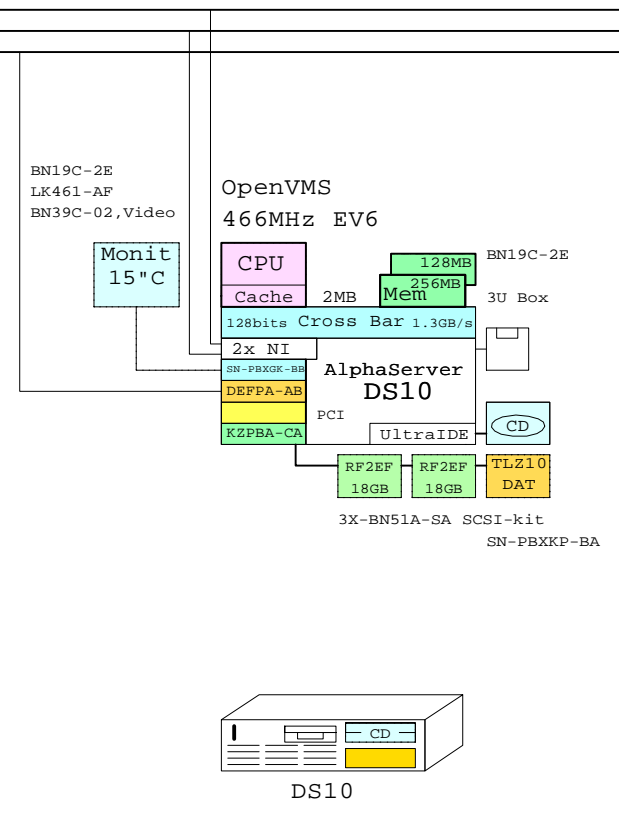

Ethernet DS10 OpenVMS Uscsi-based + External RAID

QA-001AA-GZ OVMS Full Documentat  
 QA-03XAA-H8 SW LP PKG V/A DOC CD  
 QA-MT1AA-H8 OVMS Alpha Bin+Onlin

DS10 OpenVMS One-box

Bill of Material for Uscsi-system

Part Number	Qty	Description
DY-PB10A-AD	1	AS DS10 6/466 512MB OVMS
1.1	3R-VRQV5-24	1 COMPAQ V55 CLR MON,NH,TCO95
1.2	3X-MS310-DA	1 DS10 512MB DIMM MEM
1.3	BN19C-2E	1 PowerCable 240V, C-Europe
1.4	BN39C-02	1 1.8 Video Extension Cable ****
1.5	DEFFPA-AB	1 PCI to FDDI SAS
1.6	DS-RZ2EF-WA	2 18GB 10000RPM UltraSCSI Disk
1.7	KZPAC-CB	1 3 Chan. SCSI RAID 8MB UltraW
1.8	KZPBA-CA	1 PCI to UltraSCSI Adapter UWSE
1.9	SN-PBXGK-BB	1 Elsa Gloria Synergy 8M Video Graphics
1.10	TLZ10-LB	1 12/24GB 4mm DAT 5.25" HH
2	DS-BA356-KF	1 Pedestal Storage, UltraW, Single-Bus
2.1	DS-RZ1DF-VW	7 9.1GB 7200 UltraSCSI 16bit
3	DS-BA356-KF	1 Pedestal Storage, UltraW, Single-Bus
3.1	DS-RZ1DF-VW	7 9.1GB 7200 UltraSCSI 16bit
4	3X-BN51A-SA	1 DS10/VS10 SCSI Cable Kit
5	SN-PBXKP-BA	1 WIDE TO NARROW SCSI ADAPTER
6	BN19C-2E	3 PowerCable 240V, C-Europe
7	BN37A-02	2 Ultra Ch1 VHDCI - VHDCI
8	LK461-AF	1 VMS STYLE KEYBOARD, Fin/Swed

Bill of Material for One-box system

Part Number	Qty	Description
DY-PB10A-AC	1	AS DS10 6/466 256MB OVMS
1.1	3R-VRQV5-24	1 COMPAQ V55 CLR MON,NH,TCO95
1.2	3X-MS310-BA	1 DS10 128MB DIMM MEM
1.3	BN19C-2E	1 PowerCable 240V, C-Europe
1.4	BN39C-02	1 1.8 Video Extension Cable ****
1.5	DEFFPA-AB	1 PCI to FDDI SAS
1.6	DS-RZ2EF-WA	2 18GB 10000RPM UltraSCSI Disk
1.7	KZPBA-CA	1 PCI to UltraSCSI Adapter UWSE
1.8	SN-PBXGK-BB	1 Elsa Gloria Synergy 8M Video Graphics
1.9	TLZ10-LB	1 12/24GB 4mm DAT 5.25" HH
2	3X-BN51A-SA	1 DS10/VS10 SCSI Cable Kit
3	SN-PBXKP-BA	1 WIDE TO NARROW SCSI ADAPTER
4	BN19C-2E	1 PowerCable 240V, C-Europe
5	LK461-AF	1 VMS STYLE KEYBOARD, Fin/Swed