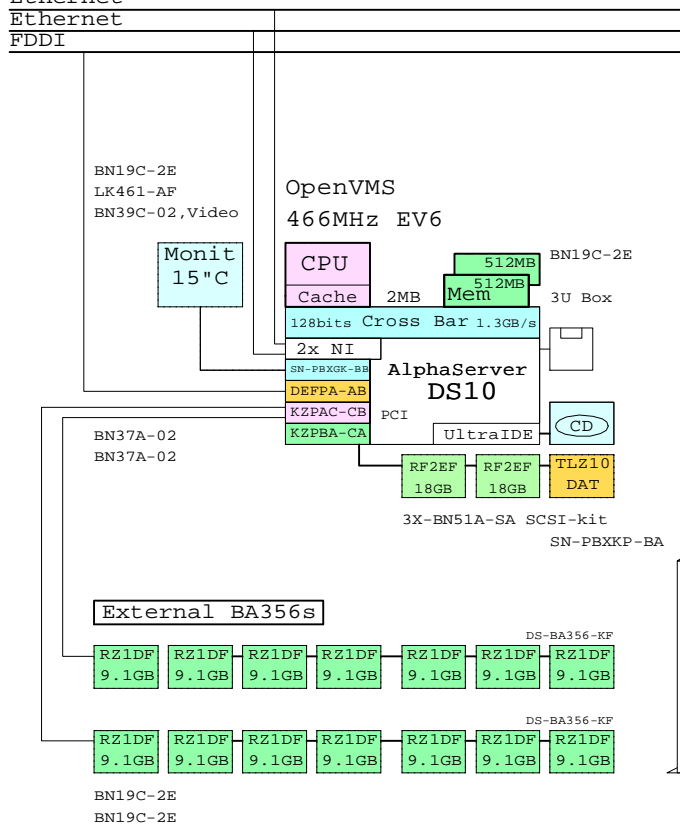

Ethernet DS10 OpenVMS Uscsi-based + External RAID

QA-001AA-GZ OVMS Full Documentat  
 QA-03XAA-H8 SW LP PKG V/A DOC CD  
 QA-MT1AA-H8 OVMS Alpha Bin+Onlin

DS10 OpenVMS One-box

Bill of Material for Uscsi-system

Part Number	Qty	Description
DY-PB10A-AD	1	AS DS10 6/466 512MB OVMS
1.1	3R-VRQV5-24	1 COMPAQ V55 CLR MON,NH,TCO95
1.2	3X-MS310-DA	1 DS10 512MB DIMM MEM
1.3	BN19C-2E	1 PowerCable 240V, C-Europe
1.4	BN39C-02	1 1.8 Video Extension Cable ****
1.5	DEFFPA-AB	1 PCI to FDDI SAS
1.6	DS-RZ2EF-WA	2 18GB 10000RPM UltraSCSI Disk
1.7	KZPAC-CB	1 3 Chan. SCSI RAID 8MB UltraW
1.8	KZPBA-CA	1 PCI to UltraSCSI Adapter UWSE
1.9	SN-PBXGK-BB	1 Elsa Gloria Synergy 8M Video Graphics
1.10	TLZ10-LB	1 12/24GB 4mm DAT 5.25" HH
2	DS-BA356-KF	1 Pedestal Storage, UltraW, Single-Bus
2.1	DS-RZ1DF-VW	7 9.1GB 7200 UltraSCSI 16bit
3	DS-BA356-KF	1 Pedestal Storage, UltraW, Single-Bus
3.1	DS-RZ1DF-VW	7 9.1GB 7200 UltraSCSI 16bit
4	3X-BN51A-SA	1 DS10/VS10 SCSI Cable Kit
5	SN-PBXKP-BA	1 WIDE TO NARROW SCSI ADAPTER
6	BN19C-2E	3 PowerCable 240V, C-Europe
7	BN37A-02	2 Ultra Ch1 VHDCI - VHDCI
8	LK461-AF	1 VMS STYLE KEYBOARD, Fin/Swed

Bill of Material for One-box system

Part Number	Qty	Description
DY-PB10A-AC	1	AS DS10 6/466 256MB OVMS
1.1	3R-VRQV5-24	1 COMPAQ V55 CLR MON,NH,TCO95
1.2	3X-MS310-BA	1 DS10 128MB DIMM MEM
1.3	BN19C-2E	1 PowerCable 240V, C-Europe
1.4	BN39C-02	1 1.8 Video Extension Cable ****
1.5	DEFFPA-AB	1 PCI to FDDI SAS
1.6	DS-RZ2EF-WA	2 18GB 10000RPM UltraSCSI Disk
1.7	KZPBA-CA	1 PCI to UltraSCSI Adapter UWSE
1.8	SN-PBXGK-BB	1 Elsa Gloria Synergy 8M Video Graphics
1.9	TLZ10-LB	1 12/24GB 4mm DAT 5.25" HH
2	3X-BN51A-SA	1 DS10/VS10 SCSI Cable Kit
3	SN-PBXKP-BA	1 WIDE TO NARROW SCSI ADAPTER
4	BN19C-2E	1 PowerCable 240V, C-Europe
5	LK461-AF	1 VMS STYLE KEYBOARD, Fin/Swed