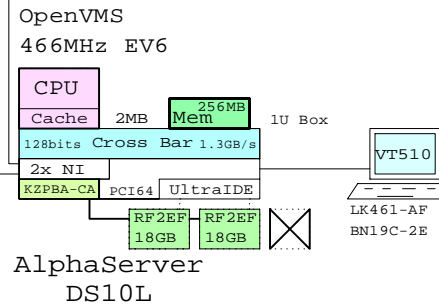

Ethernet  
Ethernet

DS10L OpenVMS with External SCSI RAID

Bill of material

Part Number	Qty	Description
1	1	DY-71AAA-EA 1 AS DS10L 6/466 512MB OVMS
1.1	1	3X-PBXRY-AA 1 Diskette/ 24x CD-ROM Combo
1.2	1	3X-RE56A-BA 1 DS10 10GB 7200 IDE-disk drive
1.3	1	KZPAC-CB 1 3 Chan. SCSI RAID 8MB UltraW
1.4	1	KZPSC-UB 1 Battery Backup for KZPSC
2	1	DS-BA356-KF 1 Pedestal Storage, UltraW, Single-Bus
2.1	7	DS-RZ1DF-VW 7 9.1GB 7200 UltraSCSI 16bit
3	1	DS-BA356-KF 1 Pedestal Storage, UltraW, Single-Bus
3.1	7	DS-RZ1DF-VW 7 9.1GB 7200 UltraSCSI 16bit
4	1	VT510-A4 1 Text Terminal WH Intl No-hemi
5	1	3X-BN51A-IB 1 One drop DS10L IDE cable
6	4	BN19C-2E 4 PowerCable 240V, C-Europe
7	2	BN37A-02 2 Ultra Cbl VHDCI - VHDCI
8	1	LK461-AF 1 VMS STYLE KEYBOARD, Fin/Swed

DS10L OpenVMS, SCSI, One-box

Bill of material

Part Number	Qty	Description
1	1	DY-71AAA-DA 1 AS DS10L 6/466 256MB OVMS
1.1	2	DS-RZ2EF-WA 2 18GB 10000RPM UltraSCSI Disk
1.2	1	KZPBA-CA 1 PCI to UltraSCSI Adapter UWSE
2	1	VT510-A4 1 Text Terminal WH Intl No-hemi
3	1	3X-BN50A-02 1 Two drop SCSI cable, LED
4	2	BN19C-2E 2 PowerCable 240V, C-Europe
5	1	LK461-AF 1 VMS STYLE KEYBOARD, Fin/Swed

DS10L OpenVMS, IDE, One-box

Bill of material

Part Number	Qty	Description
1	1	DY-71AAA-CA 1 AS DS10L 6/466 128MB OVMS
1.1	1	3X-PBXRY-AA 1 Diskette/ 24x CD-ROM Combo
1.2	1	3X-RE56A-BA 1 DS10 10GB 7200 IDE-disk drive
1.3	1	SN-PBXGK-BB 1 Elsa Gloria Synergy 8M Video Graphics
2	1	3R-VRQV5-24 1 COMPAQ V55 CLR MON,NH,TC095
3	1	3X-BN51A-IB 1 One drop DS10L IDE cable
4	1	SN-PBQWS-WA 1 Standard Compaq opal mouse
5	1	BN39C-02 1 1.8 Video Extension Cable ****
6	2	BN19C-2E 2 PowerCable 240V, C-Europe
7	1	LK461-AF 1 VMS STYLE KEYBOARD, Fin/Swed