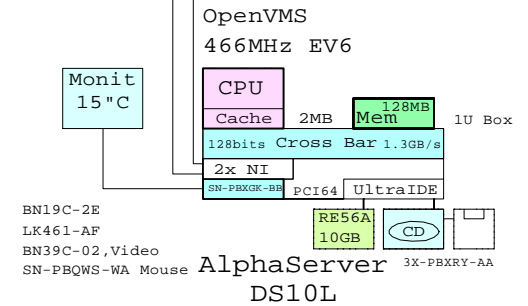

Ethernet  
Ethernet

DS10L OpenVMS with External SCSI RAID

Bill of material

Part Number	Qty	Description
1	1	DY-71AAA-EA 1 AS DS10L 6/466 512MB OVMS
1.1	1	3X-PBXRY-AA 1 Diskette/ 24x CD-ROM Combo
1.2	1	3X-RE56A-BA 1 DS10 10GB 7200 IDE-disk drive
1.3	1	KZPAC-CB 1 3 Chan. SCSI RAID 8MB UltraW
1.4	1	KZPSC-UB 1 Battery Backup for KZPSC
2	1	DS-BA356-KF 1 Pedestal Storage, UltraW, Single-Bus
2.1	7	DS-RZ1DF-VW 7 9.1GB 7200 UltraSCSI 16bit
3	1	DS-BA356-KF 1 Pedestal Storage, UltraW, Single-Bus
3.1	7	DS-RZ1DF-VW 7 9.1GB 7200 UltraSCSI 16bit
4	1	VT510-A4 1 Text Terminal WH Intl No-hemi
5	1	3X-BN51A-IB 1 One drop DS10L IDE cable
6	4	BN19C-2E 4 PowerCable 240V, C-Europe
7	2	BN37A-02 2 Ultra Cbl VHDCI - VHDCI
8	1	LK461-AF 1 VMS STYLE KEYBOARD, Fin/Swed

DS10L OpenVMS, SCSI, One-box

Bill of material

Part Number	Qty	Description
1	1	DY-71AAA-DA 1 AS DS10L 6/466 256MB OVMS
1.1	2	DS-RZ2EF-WA 2 18GB 10000RPM UltraSCSI Disk
1.2	1	KZPBA-CA 1 PCI to UltraSCSI Adapter UWSE
2	1	VT510-A4 1 Text Terminal WH Intl No-hemi
3	1	3X-BN50A-02 1 Two drop SCSI cable, LED
4	2	BN19C-2E 2 PowerCable 240V, C-Europe
5	1	LK461-AF 1 VMS STYLE KEYBOARD, Fin/Swed

DS10L OpenVMS, IDE, One-box

Bill of material

Part Number	Qty	Description
1	1	DY-71AAA-CA 1 AS DS10L 6/466 128MB OVMS
1.1	1	3X-PBXRY-AA 1 Diskette/ 24x CD-ROM Combo
1.2	1	3X-RE56A-BA 1 DS10 10GB 7200 IDE-disk drive
1.3	1	SN-PBXGK-BB 1 Elsa Gloria Synergy 8M Video Graphics
2	1	3R-VRQV5-24 1 COMPAQ V55 CLR MON,NH,TC095
3	1	3X-BN51A-IB 1 One drop DS10L IDE cable
4	1	SN-PBQWS-WA 1 Standard Compaq opal mouse
5	1	BN39C-02 1 1.8 Video Extension Cable ****
6	2	BN19C-2E 2 PowerCable 240V, C-Europe
7	1	LK461-AF 1 VMS STYLE KEYBOARD, Fin/Swed