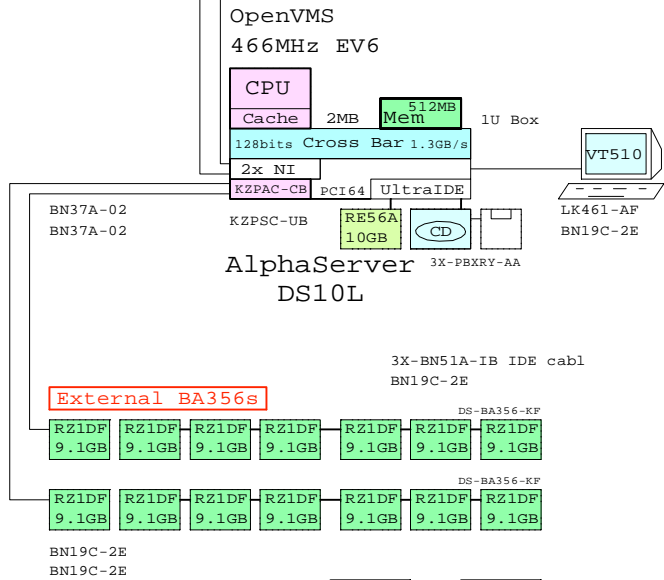

Ethernet  
Ethernet

DS10L OpenVMS with External SCSI RAID

Bill of material

Part Number	Qty	Description
1	1	DY-71AAA-EA 1 AS DS10L 6/466 512MB OVMS
1.1	1	3X-PBXRY-AA 1 Diskette/ 24x CD-ROM Combo
1.2	1	3X-RE56A-BA 1 DS10 10GB 7200 IDE-disk drive
1.3	1	KZPAC-CB 1 3 Chan. SCSI RAID 8MB UltraW
1.4	1	KZPSC-UB 1 Battery Backup for KZPSC
2	1	DS-BA356-KF 1 Pedestal Storage, UltraW, Single-Bus
2.1	7	DS-RZ1DF-VW 7 9.1GB 7200 UltraSCSI 16bit
3	1	DS-BA356-KF 1 Pedestal Storage, UltraW, Single-Bus
3.1	7	DS-RZ1DF-VW 7 9.1GB 7200 UltraSCSI 16bit
4	1	VT510-A4 1 Text Terminal WH Intl No-hemi
5	1	3X-BN51A-IB 1 One drop DS10L IDE cable
6	4	BN19C-2E 4 PowerCable 240V, C-Europe
7	2	BN37A-02 2 Ultra Cbl VHDCI - VHDCI
8	1	LK461-AF 1 VMS STYLE KEYBOARD, Fin/Swed

DS10L OpenVMS, SCSI, One-box

Bill of material

Part Number	Qty	Description
1	1	DY-71AAA-DA 1 AS DS10L 6/466 256MB OVMS
1.1	2	DS-RZ2EF-WA 2 18GB 10000RPM UltraSCSI Disk
1.2	1	KZPBA-CA 1 PCI to UltraSCSI Adapter UWSE
2	1	VT510-A4 1 Text Terminal WH Intl No-hemi
3	1	3X-BN50A-02 1 Two drop SCSI cable, LED
4	2	BN19C-2E 2 PowerCable 240V, C-Europe
5	1	LK461-AF 1 VMS STYLE KEYBOARD, Fin/Swed

DS10L OpenVMS, IDE, One-box

Bill of material

Part Number	Qty	Description
1	1	DY-71AAA-CA 1 AS DS10L 6/466 128MB OVMS
1.1	1	3X-PBXRY-AA 1 Diskette/ 24x CD-ROM Combo
1.2	1	3X-RE56A-BA 1 DS10 10GB 7200 IDE-disk drive
1.3	1	SN-PBXGK-BB 1 Elsa Gloria Synergy 8M Video Graphics
2	1	3R-VRQV5-24 1 COMPAQ V55 CLR MON,NH,TC095
3	1	3X-BN51A-IB 1 One drop DS10L IDE cable
4	1	SN-PBQWS-WA 1 Standard Compaq opal mouse
5	1	BN39C-02 1 1.8 Video Extension Cable ****
6	2	BN19C-2E 2 PowerCable 240V, C-Europe
7	1	LK461-AF 1 VMS STYLE KEYBOARD, Fin/Swed