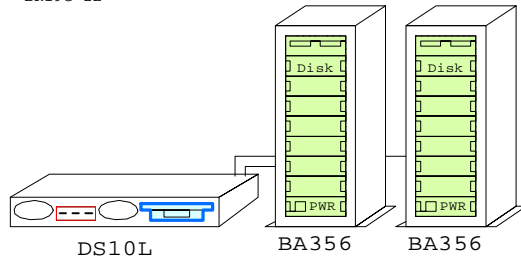

Ethernet  
Ethernet

DS10L OpenVMS with External SCSI RAID

Bill of material

Part Number	Qty	Description
1	1	DY-71AAA-EA 1 AS DS10L 6/466 512MB OVMS
1.1	1	3X-PBXRY-AA 1 Diskette/ 24x CD-ROM Combo
1.2	1	3X-RE56A-BA 1 DS10 10GB 7200 IDE-disk drive
1.3	1	KZPAC-CB 1 3 Chan. SCSI RAID 8MB UltraW
1.4	1	KZPSC-UB 1 Battery Backup for KZPSC
2	1	DS-BA356-KF 1 Pedestal Storage, UltraW, Single-Bus
2.1	7	DS-RZ1DF-VW 7 9.1GB 7200 UltraSCSI 16bit
3	1	DS-BA356-KF 1 Pedestal Storage, UltraW, Single-Bus
3.1	7	DS-RZ1DF-VW 7 9.1GB 7200 UltraSCSI 16bit
4	1	VT510-A4 1 Text Terminal WH Intl No-hemi
5	1	3X-BN51A-IB 1 One drop DS10L IDE cable
6	4	BN19C-2E 4 PowerCable 240V, C-Europe
7	2	BN37A-02 2 Ultra Cbl VHDCI - VHDCI
8	1	LK461-AF 1 VMS STYLE KEYBOARD, Fin/Swed

DS10L OpenVMS, SCSI, One-box

Bill of material

Part Number	Qty	Description
1	1	DY-71AAA-DA 1 AS DS10L 6/466 256MB OVMS
1.1	2	DS-RZ2EF-WA 2 18GB 10000RPM UltraSCSI Disk
1.2	1	KZPBA-CA 1 PCI to UltraSCSI Adapter UWSE
2	1	VT510-A4 1 Text Terminal WH Intl No-hemi
3	1	3X-BN50A-02 1 Two drop SCSI cable, LED
4	2	BN19C-2E 2 PowerCable 240V, C-Europe
5	1	LK461-AF 1 VMS STYLE KEYBOARD, Fin/Swed

DS10L OpenVMS, IDE, One-box

Bill of material

Part Number	Qty	Description
1	1	DY-71AAA-CA 1 AS DS10L 6/466 128MB OVMS
1.1	1	3X-PBXRY-AA 1 Diskette/ 24x CD-ROM Combo
1.2	1	3X-RE56A-BA 1 DS10 10GB 7200 IDE-disk drive
1.3	1	SN-PBXGK-BB 1 Elsa Gloria Synergy 8M Video Graphics
2	1	3R-VRQV5-24 1 COMPAQ V55 CLR MON,NH,TC095
3	1	3X-BN51A-IB 1 One drop DS10L IDE cable
4	1	SN-PBQWS-WA 1 Standard Compaq opal mouse
5	1	BN39C-02 1 1.8 Video Extension Cable ****
6	2	BN19C-2E 2 PowerCable 240V, C-Europe
7	1	LK461-AF 1 VMS STYLE KEYBOARD, Fin/Swed