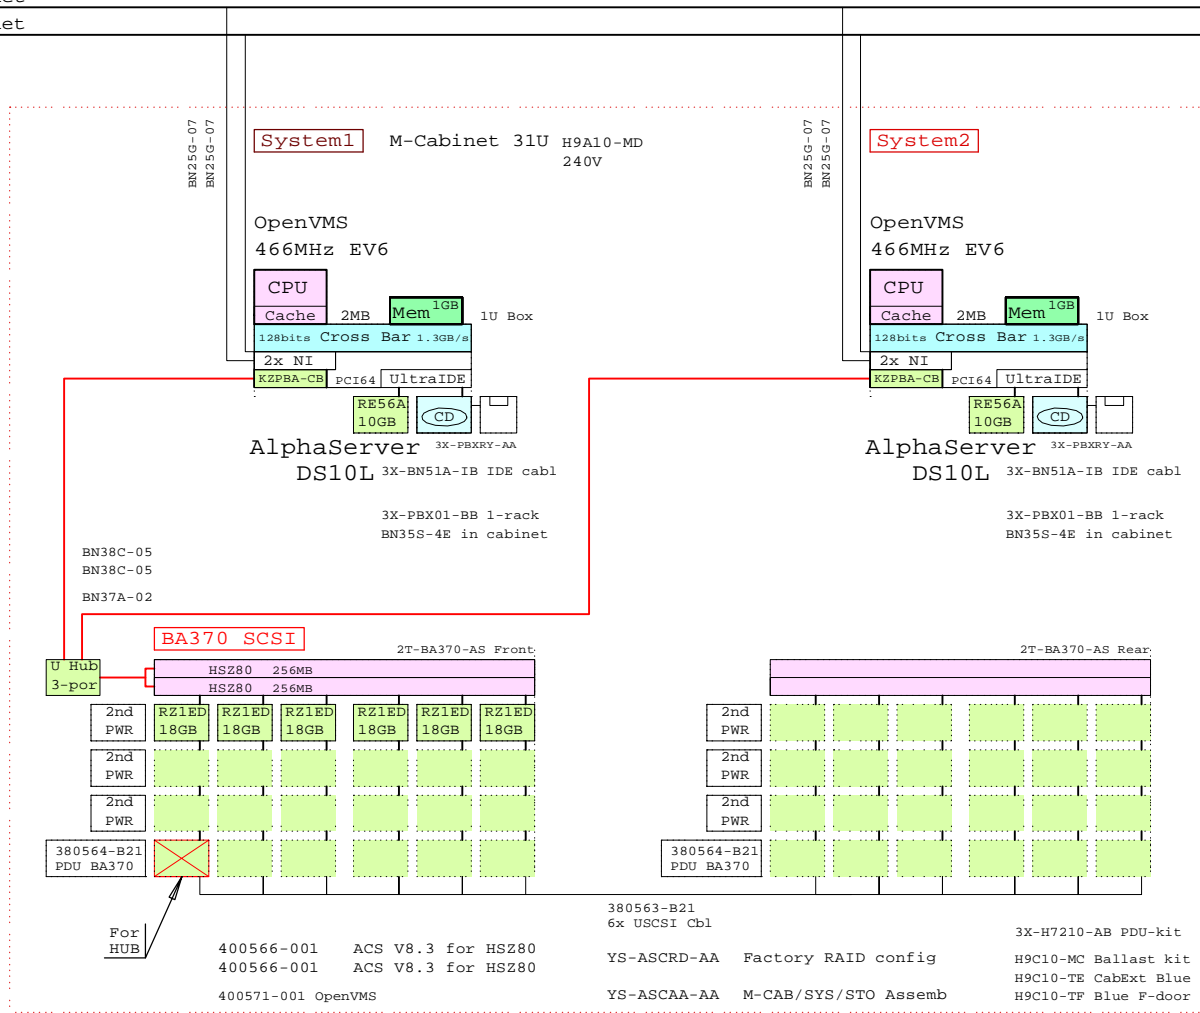

**DS10L OpenVMS Cluster with in-cabinet RAID storage**

Ethernet

Ethernet

BOM for this cabinet system

Part Number	Qty	Description
1	1	H9A10-MD 1 M-Series Cab,H9A10,Blue,240V 31U
1.1	1	2T-BA370-AR 1 BA370 shelf,slides Rear RackMount
1.1.1	1	380564-B21 1 Power Distribution Unit RA8k/7k
1.1.2	3	380565-B21 3 Power Suply 180W Hot Plug SBB
1.2	1	2T-BA370-AS 1 BA370 shelf,slides Front RackMount
1.2.1	1	380564-B21 1 Power Distribution Unit RA8k/7k
1.2.2	3	380565-B21 3 Power Suply 180W Hot Plug SBB
1.2.3	2	400565-B21 2 Ultra Opt.1 cont w 2x128MB cache HSZ80
1.2.4	1	DS-DWZZH-03 1 Uscsi Act hub 0 SE:3/Dif 3.5" SBB
1.2.5	6	DS-RZ1ED-VW 6 18.2GB 10000r UltraSCSI disk
1.3	1	380563-B21 1 Set of six USCSI cables
1.4	1	3X-H7210-AB 1 PDU Fan Cable mgt kit Europe
1.5	2	3X-PBX01-BB 2
1.6	2	400566-001 2 HSZ80 Controller Software ACS V8.3
1.7	1	400571-001 1 Ultra opt OS Software OpenVMS
1.8	4	BN25G-07 4 17-03212-05 8MP-8MP PATCH CBL
1.9	2	BN35S-4E 2 PowerCord C13 to C14, Non US
1.10	1	BN37A-02 1 Ultra Cbl VHDCI - VHDCI
1.11	2	BN38C-05 2 Ultra Cbl VHDCI - 68HD
1.12	1	DY-71AAA-FA 1 AS DS10L 6/466 1GB OVMS
1.12.1	1	3X-BN51A-IB 1 One drop DS10L IDE cable
1.12.2	1	3X-PBXRY-AA 1 Diskette/ 24x CD-ROM Combo
1.12.3	1	3X-RE56A-BA 1 DS10 10GB 7200 IDE-disk drive
1.12.4	1	KZPBA-CB 1 PCI to UltraSCSI Adapter UWdif
1.13	1	DY-71AAA-FA 1 AS DS10L 6/466 1GB OVMS
1.13.1	1	3X-BN51A-IB 1 One drop DS10L IDE cable
1.13.2	1	3X-PBXRY-AA 1 Diskette/ 24x CD-ROM Combo
1.13.3	1	3X-RE56A-BA 1 DS10 10GB 7200 IDE-disk drive
1.13.4	1	KZPBA-CB 1 PCI to UltraSCSI Adapter UWdif
1.14	1	H9C10-MC 1 Ballast Kit for cabinets
1.15	1	H9C10-TE 1 Rear cab extender for H9A10 Blue
1.16	1	H9C10-TF 1 FrontDoorKit Blue for H9A10
1.17	1	YS-ASCAA-AA 1 M-CAB/SYS/STO Assembly
1.18	1	YS-ASCRD-AA 1 Factory configured RAID sets of BA370

This template is included in the present GOLDEN EGGS Software kit.

DS10L OVMS

<b>COMPAQ</b>	21-Aug-2000	GTAVDS10L2
	Matti.Patari@Compaq.com	
AlphaServer DS10L OVMS Cluster		
GOLDEN EGGS Visuals, Helsinki		