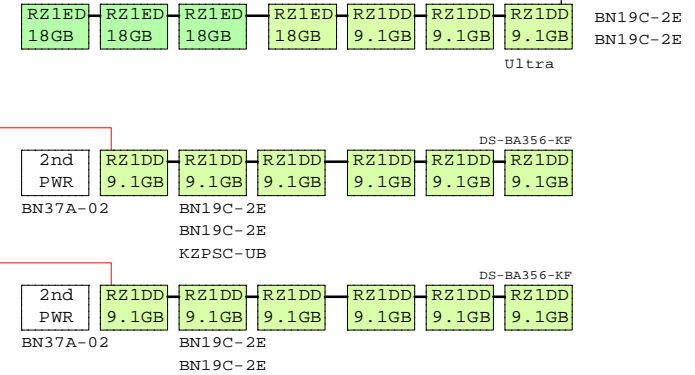

FDDI

Ethernet

DS20 expanded OpenVMS system

LK461-AF  
BN39C-02,Video  
BN19C-2E

Monit  
15" C

OpenVMS  
500MHz EV6

TZ89N  
DLT  
35/70GB  
BN19C-2E  
BN21K-05

RAID

Bill of material

	Part Number	Qty	Description
1	DY-55NJA-EA	1	AS DS20 6/500 512MB,PED,OVMS
1.1	3R-VRQV5-24	1	COMPAQ V55 CLR MON,NH,TCO95
1.2	DEFPA-AB	1	PCI to FDDI SAS
1.3	DS-RZ1DD-VW	3	9.1GB 10000r UltraSCSI disk
1.4	DS-RZ1ED-VW	4	18.2GB 10000r UltraSCSI disk
1.5	H7899-AA	1	As DS20 Power Supply
1.6	KN310-AC	1	AS DS20 6/500 SMP UPG OpenVMS
1.7	KZPBA-CA	1	PCI to UltraSCSI Adapter UWSE
1.8	KZPCM-DA	1	Dual Uscsi with FastEther PCI
1.9	KZPSC-BA	1	PCI BACPLANE RAID 3 CHANNEL
1.10	MS340-CA	1	DS20 256MB SDIMM MEM 4x64MB
1.11	SN-PBXGK-BB	1	Elsa Gloria Synergy 8M Video Graphics
1.12	TLZ10-LB	1	12/24GB 4mm DAT 5.25" HH
2	DS-BA356-KF	1	Pedestal Storage, UltraW, Single-Bus
2.1	CK-BA35X-HH	1	180W Stor.Shelf PWR for AS4x00
2.2	DS-RZ1DD-VW	6	9.1GB 10000r UltraSCSI disk
3	DS-BA356-KF	1	Pedestal Storage, UltraW, Single-Bus
3.1	CK-BA35X-HH	1	180W Stor.Shelf PWR for AS4x00
3.2	DS-RZ1DD-VW	6	9.1GB 10000r UltraSCSI disk
4	DS-TZ89N-TA	1	35/70GB SE DLT-tape TT FWSE
5	BN39C-02	1	1.8 Video Extension Cable ****
6	BN19C-2E	8	PowerCable 240V, C-Europe
7	BN37A-02	2	Ultra Cbl VHDCI - VHDCI
8	KZPSC-UB	1	Battery Backup for KZPSC
9	BN21K-05	1	68HD SCSI cable 5m
10	LK461-AF	1	VMS STYLE KEYBOARD, Fin/Swed