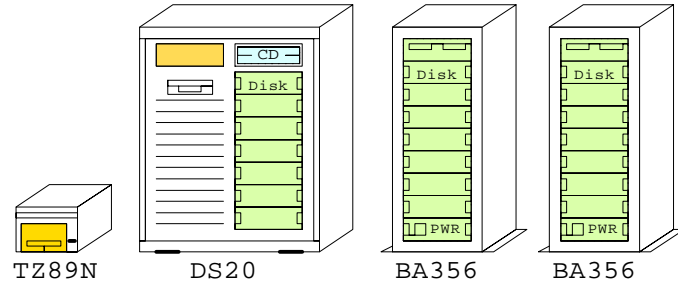

FDDI

Ethernet

DS20 expanded OpenVMS system

LK461-AF  
BN39C-02,Video  
BN19C-2E

Monit  
15" C

OpenVMS  
500MHz EV6

TZ89N  
DLT  
35/70GB  
BN19C-2E  
BN21K-05

RAID

Bill of material

	Part Number	Qty	Description
1	DY-55NJA-EA	1	AS DS20 6/500 512MB,PED,OVMS
1.1	3R-VRQV5-24	1	COMPAQ V55 CLR MON,NH,TCO95
1.2	DEFPA-AB	1	PCI to FDDI SAS
1.3	DS-RZ1DD-VW	3	9.1GB 10000r UltraSCSI disk
1.4	DS-RZ1ED-VW	4	18.2GB 10000r UltraSCSI disk
1.5	H7899-AA	1	As DS20 Power Supply
1.6	KN310-AC	1	AS DS20 6/500 SMP UPG OpenVMS
1.7	KZPBA-CA	1	PCI to UltraSCSI Adapter UWSE
1.8	KZPCM-DA	1	Dual Uscsi with FastEther PCI
1.9	KZPSC-BA	1	PCI BACPLANE RAID 3 CHANNEL
1.10	MS340-CA	1	DS20 256MB SDIMM MEM 4x64MB
1.11	SN-PBXGK-BB	1	Elsa Gloria Synergy 8M Video Graphics
1.12	TLZ10-LB	1	12/24GB 4mm DAT 5.25" HH
2	DS-BA356-KF	1	Pedestal Storage, UltraW, Single-Bus
2.1	CK-BA35X-HH	1	180W Stor.Shelf PWR for AS4x00
2.2	DS-RZ1DD-VW	6	9.1GB 10000r UltraSCSI disk
3	DS-BA356-KF	1	Pedestal Storage, UltraW, Single-Bus
3.1	CK-BA35X-HH	1	180W Stor.Shelf PWR for AS4x00
3.2	DS-RZ1DD-VW	6	9.1GB 10000r UltraSCSI disk
4	DS-TZ89N-TA	1	35/70GB SE DLT-tape TT FWSE
5	BN39C-02	1	1.8 Video Extension Cable ****
6	BN19C-2E	8	PowerCable 240V, C-Europe
7	BN37A-02	2	Ultra Cbl VHDCI - VHDCI
8	KZPSC-UB	1	Battery Backup for KZPSC
9	BN21K-05	1	68HD SCSI cable 5m
10	LK461-AF	1	VMS STYLE KEYBOARD, Fin/Swed