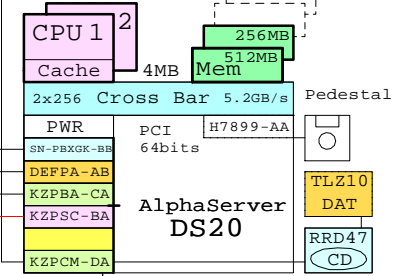

FDDI

Ethernet

DS20 expanded OpenVMS system

LK461-AF  
BN39C-02,Video  
BN19C-2E

Monit  
15" C

OpenVMS  
500MHz EV6

TZ89N  
DLT  
35/70GB  
BN19C-2E  
BN21K-05

RAID

Bill of material

	Part Number	Qty	Description
1	DY-55NJA-EA	1	AS DS20 6/500 512MB,PED,OVMS
1.1	3R-VRQV5-24	1	COMPAQ V55 CLR MON,NH,TCO95
1.2	DEFPA-AB	1	PCI to FDDI SAS
1.3	DS-RZ1DD-VW	3	9.1GB 10000r UltraSCSI disk
1.4	DS-RZ1ED-VW	4	18.2GB 10000r UltraSCSI disk
1.5	H7899-AA	1	As DS20 Power Supply
1.6	KN310-AC	1	AS DS20 6/500 SMP UPG OpenVMS
1.7	KZPBA-CA	1	PCI to UltraSCSI Adapter UWSE
1.8	KZPCM-DA	1	Dual Uscsi with FastEther PCI
1.9	KZPSC-BA	1	PCI BACPLANE RAID 3 CHANNEL
1.10	MS340-CA	1	DS20 256MB SDIMM MEM 4x64MB
1.11	SN-PBXGK-BB	1	Elsa Gloria Synergy 8M Video Graphics
1.12	TLZ10-LB	1	12/24GB 4mm DAT 5.25" HH
2	DS-BA356-KF	1	Pedestal Storage, UltraW, Single-Bus
2.1	CK-BA35X-HH	1	180W Stor.Shelf PWR for AS4x00
2.2	DS-RZ1DD-VW	6	9.1GB 10000r UltraSCSI disk
3	DS-BA356-KF	1	Pedestal Storage, UltraW, Single-Bus
3.1	CK-BA35X-HH	1	180W Stor.Shelf PWR for AS4x00
3.2	DS-RZ1DD-VW	6	9.1GB 10000r UltraSCSI disk
4	DS-TZ89N-TA	1	35/70GB SE DLT-tape TT FWSE
5	BN39C-02	1	1.8 Video Extension Cable ****
6	BN19C-2E	8	PowerCable 240V, C-Europe
7	BN37A-02	2	Ultra Cbl VHDCI - VHDCI
8	KZPSC-UB	1	Battery Backup for KZPSC
9	BN21K-05	1	68HD SCSI cable 5m
10	LK461-AF	1	VMS STYLE KEYBOARD, Fin/Swed