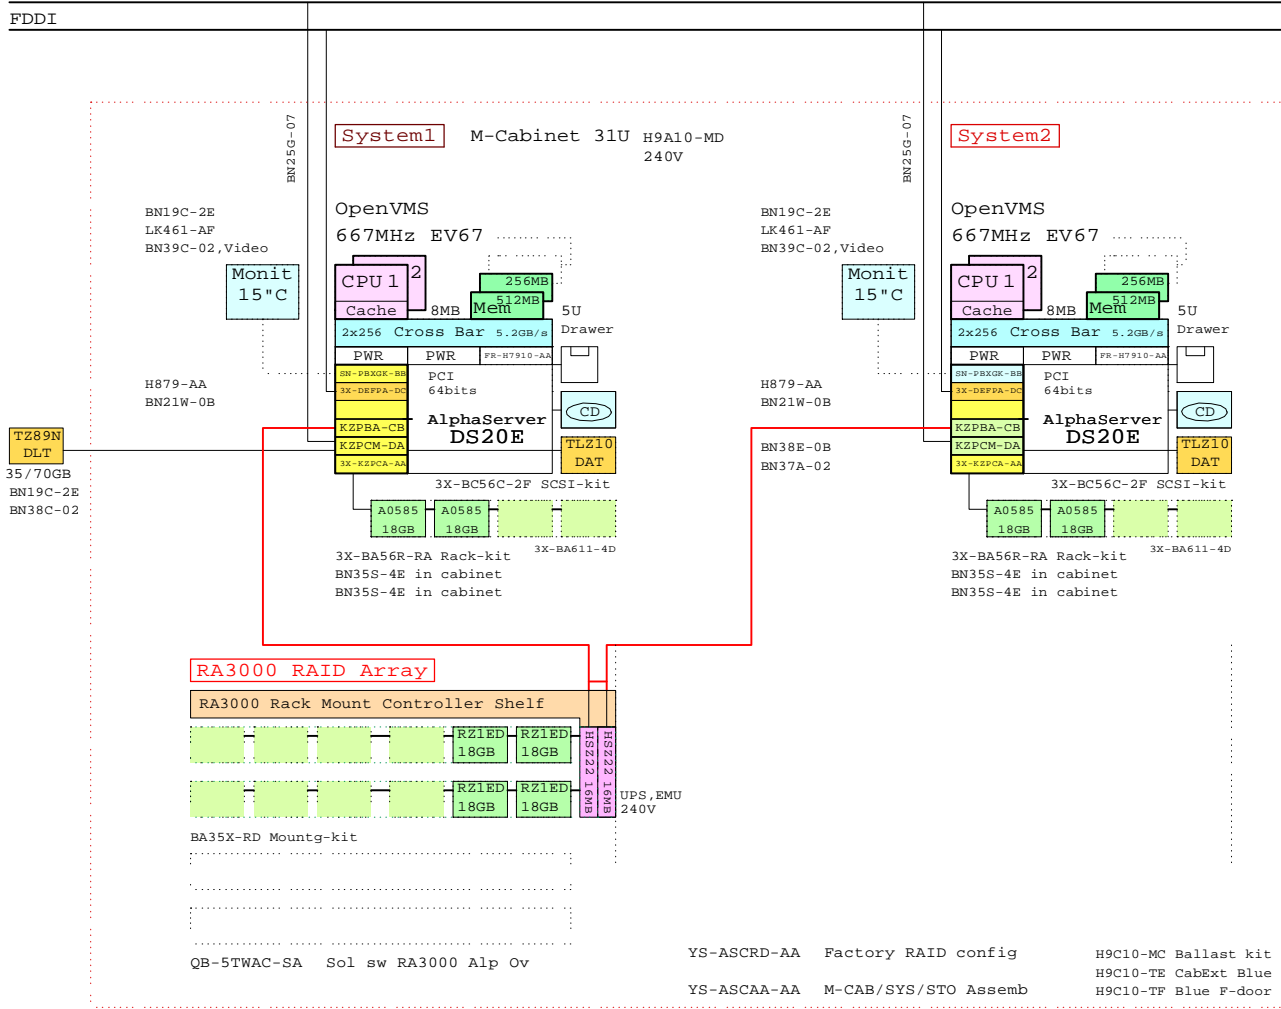

## DS20E OpenVMS Cluster with in-cabinet RA3000 RAID storage

Ethernet

FDDI

BOM for this cabinet system

	Part Number	Qty	Description
1	H9A10-MD	1	M-Series Cab,H9A10,Blue,240V 31U
1.1	3X-BA56R-RA	2	Rack mount kit, DS20E, for M-series
1.2	BA35X-RD	1	Mounting kit, metric
1.3	BN19C-2E	2	PowerCable 240V, C-Europe
1.4	BN21W-0B	2	Y SCSI-2 cable 68 pins/6" .15m
1.5	BN25G-07	2	17-03212-05 8MP-8MP PATCH CBL
1.6	BN35S-4E	4	PowerCord C13 to C14, Non US
1.7	BN37A-02	1	Ultra Cbl VHDCI - VHDCI
1.8	BN38E-0B	1	Ultra Cbl VHDCI - 68HD
1.9	BN39C-02	2	1.8 Video Extension Cable ****
1.10	DS-SWXRA-GK	1	RA3000 Rackmoun one HSZ22 240V
1.10.1	DS-HSZ22-AA	1	HSZ22 controller 16MB
1.10.2	DS-SWXRA-GN	1	RA3000 Rackmount Expan L20/240
1.10.2.1	DS-RZ1ED-VW	2	18.2GB 10000r UltraSCSI disk
1.10.3	DS-SWXRA-GN	1	RA3000 Rackmount Expan L20/240
1.10.3.1	DS-RZ1ED-VW	2	18.2GB 10000r UltraSCSI disk
1.11	DY-56PAA-EA	1	AS DS20E 6/667 512MB, Rack, OVMS
1.11.1	3R-VROV5-24	1	COMPAQ V55 CLR MON,NH,TC095
1.11.2	3X-BA611-4D	1	Disk Cage for DS20E, 4x disk
1.11.2.1	3R-A0585-AA	2	18.2GB Uscsi3 10k Universal disk
1.11.3	3X-BC56C-2F	1	DS20E SCSI Cable Kit
1.11.4	3X-DEFPA-DC	1	PCI to FDDI DAS MMF with SC,Universal
1.11.5	3X-KZPCA-AA	1	Single channel LVD adapter
1.11.6	FR-H7910-AA	1	Third power supply for DS20E
1.11.7	KN311-BC	1	AS DS20E 6/667 SMP UPG OpenVMS
1.11.8	KZPBA-CB	1	PCI to UltraSCSI Adapter Uwdif
1.11.9	KZPCM-DA	1	Dual Uscsi with FastEther PCI
1.11.10	MS340-CA	1	DS20 256MB SDIMM MEM 4x64MB
1.11.11	SN-PBXGK-BB	1	Elsa Gloria Synergy 8M Video Graphics
1.11.12	TLZ10-LB	1	12/24GB 4mm DAT 5.25" HH
1.12	DY-56PAA-EA	1	AS DS20E 6/667 512MB, Rack, OVMS
1.12.1	3R-VROV5-24	1	COMPAQ V55 CLR MON,NH,TC095
1.12.2	3X-BA611-4D	1	Disk Cage for DS20E, 4x disk
1.12.2.1	3R-A0585-AA	2	18.2GB Uscsi3 10k Universal disk
1.12.3	3X-BC56C-2F	1	DS20E SCSI Cable Kit
1.12.4	3X-DEFPA-DC	1	PCI to FDDI DAS MMF with SC,Universal
1.12.5	3X-KZPCA-AA	1	Single channel LVD adapter
1.12.6	FR-H7910-AA	1	Third power supply for DS20E
1.12.7	KN311-BC	1	AS DS20E 6/667 SMP UPG OpenVMS
1.12.8	KZPBA-CB	1	PCI to UltraSCSI Adapter Uwdif
1.12.9	KZPCM-DA	1	Dual Uscsi with FastEther PCI
1.12.10	MS340-CA	1	DS20 256MB SDIMM MEM 4x64MB
1.12.11	SN-PBXGK-BB	1	Elsa Gloria Synergy 8M Video Graphics
1.12.12	TLZ10-LB	1	12/24GB 4mm DAT 5.25" HH
1.13	H879-AA	2	SCSI-3 Term - 68 pin Male
1.14	H9C10-MC	1	Ballast Kit for cabinets
1.15	H9C10-TE	1	Rear cab extender for H9A10 Blue
1.16	H9C10-TF	1	FrontDoorKit Blue for H9A10
1.17	LK461-AF	2	VMS STYLE KEYBOARD, Fin/Swed
1.18	QB-5TWAC-SA	1	Sol sw RA3000 Alp Ovms
1.19	YS-ASCAA-AA	1	M-CAB/SYS/STO Assembly
1.20	YS-ASCRD-AA	1	Factory configured RAID sets of BA370
2	DS-TZ89N-TA	1	35/70GB SE DLT-tape TT FWSE
3	BN19C-2E	1	PowerCable 240V, C-Europe
4	BN38C-02	1	Ultra Cbl VHDCI - 68HD