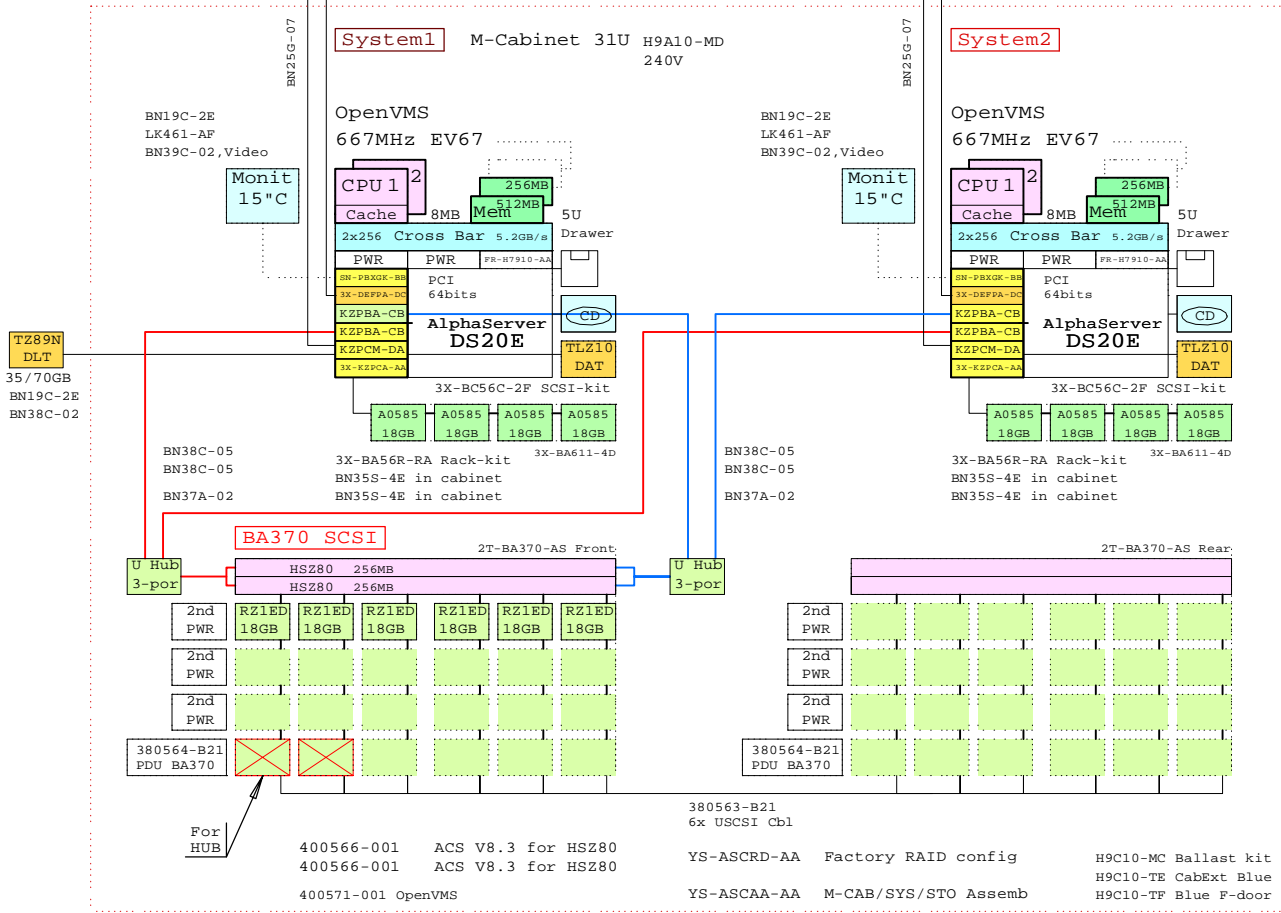

**DS20E OpenVMS Cluster with in-cabinet RAID storage, NO single point!**

Ethernet

FDDI

BOM for this cabinet system

Part Number	Qty	Description
1	H9A10-MD	1 M-Series Cab,H9A10,Blue,240V 31U
1.1	2T-BA370-AR	1 BA370 shelf,slides Rear RackMount
1.1.1	380564-B21	1 Power Distribution Unit RA8k/7k
1.1.2	380565-B21	3 Power Supply 180W Hot Plug SBB
1.2	2T-BA370-AS	1 BA370 shelf,slides Front RackMount
1.2.1	380564-B21	1 Power Distribution Unit RA8k/7k
1.2.2	380565-B21	3 Power Supply 180W Hot Plug SBB
1.2.3	400565-B21	2 Ultra Opt.1 cont w 2x128MB cache HSZ80
1.2.4	DS-DWZZH-03	1 Uscsi Act hub 0 SE:3/Dif 3.5" SBB
1.2.5	DS-RZ1ED-VW	6 18.2GB 10000r UltraSCSI disk
1.3	380563-B21	1 Set of six USCSI cables
1.4	3X-BA56R-RA	2 Rack mount kit, DS20E, for M-series
1.5	400566-001	2 HSZ80 Controller Software ACS V8.3
1.6	400571-001	1 Ultra opt OS Software OpenVMS
1.7	BN19C-2E	2 PowerCabl 240V, C-Europe
1.8	BN25G-07	2 17-03212-05 8MP-8MP PATCH CBL
1.9	BN35S-4E	4 PowerCord Cl3 to Cl4, Non US
1.10	BN37A-02	2 Ultra Cbl VHDCI - VHDCI
1.11	BN38C-05	4 Ultra Cbl VHDCI - 68HD
1.12	BN39C-02	2 1.8 Video Extension Cable ****
1.13	DS-DWZZH-03	1 Uscsi Act hub 0 SE:3/Dif 3.5" SBB
1.14	DY-56PAA-EA	1 AS DS20E 6/667 512MB,Rack_OVMS
1.14.1	3R-VRQV5-24	1 COMPAQ V55 CLR MON,NH,TCO95
1.14.2	3X-BA611-4D	1 Disk Cage for DS20E, 4x disk
1.14.2.1	3R-A0585-AA	4 18.2GB Uscsi3 10k Universal disk
1.14.3	3X-BC56C-2F	1 DS20E SCSI Cable Kit
1.14.4	3X-DEFFA-DC	1 PCI to FDDI DAS MMF with SC,Universal
1.14.5	3X-KZPCA-AA	1 Single channel LVD adapter
1.14.6	FR-H7910-AA	1 Third power supply for DS20E
1.14.7	KN311-BC	1 AS DS20E 6/667 SMP UPG OpenVMS
1.14.8	KZPBA-CB	2 PCI to UltraSCSI Adapter UWdif
1.14.9	KZPCM-DA	1 Dual Uscsi with FastEther PCI
1.14.10	MS340-CA	1 DS20 256MB SDIMM MEM 4x64MB
1.14.11	SN-PBXGK-BB	1 Elsa Gloria Synergy 8M Video Graphics
1.14.12	TLZ10-LB	1 12/24GB 4mm DAT 5.25" HH
1.15	DY-56PAA-EA	1 AS DS20E 6/667 512MB,Rack_OVMS
1.15.1	3R-VRQV5-24	1 COMPAQ V55 CLR MON,NH,TCO95
1.15.2	3X-BA611-4D	1 Disk Cage for DS20E, 4x disk
1.15.2.1	3R-A0585-AA	4 18.2GB Uscsi3 10k Universal disk
1.15.3	3X-BC56C-2F	1 DS20E SCSI Cable Kit
1.15.4	3X-DEFFA-DC	1 PCI to FDDI DAS MMF with SC,Universal
1.15.5	3X-KZPCA-AA	1 Single channel LVD adapter
1.15.6	FR-H7910-AA	1 Third power supply for DS20E
1.15.7	KN311-BC	1 AS DS20E 6/667 SMP UPG OpenVMS
1.15.8	KZPBA-CB	2 PCI to UltraSCSI Adapter UWdif
1.15.9	KZPCM-DA	1 Dual Uscsi with FastEther PCI
1.15.10	MS340-CA	1 DS20 256MB SDIMM MEM 4x64MB
1.15.11	SN-PBXGK-BB	1 Elsa Gloria Synergy 8M Video Graphics
1.15.12	TLZ10-LB	1 12/24GB 4mm DAT 5.25" HH
1.16	H9C10-MC	1 Ballast Kit for cabinets
1.17	H9C10-TE	1 Rear cab extender for H9A10 Blue
1.18	H9C10-TF	1 FrontDoorKit Blue for H9A10
1.19	LK461-AF	2 VMS STYLE KEYBOARD, Fin/Swed
1.20	YS-ASCAA-AA	1 M-CAB/SYS/STO Assembly
1.21	YS-ASCRD-AA	1 Factory configured RAID sets of BA370
2	DS-TZ89N-TA	1 35/70GB SE DLT-tape TT FWSE
3	BN19C-2E	1 PowerCable 240V, C-Europe
4	BN38C-02	1 Ultra Cbl VHDCI - 68HD