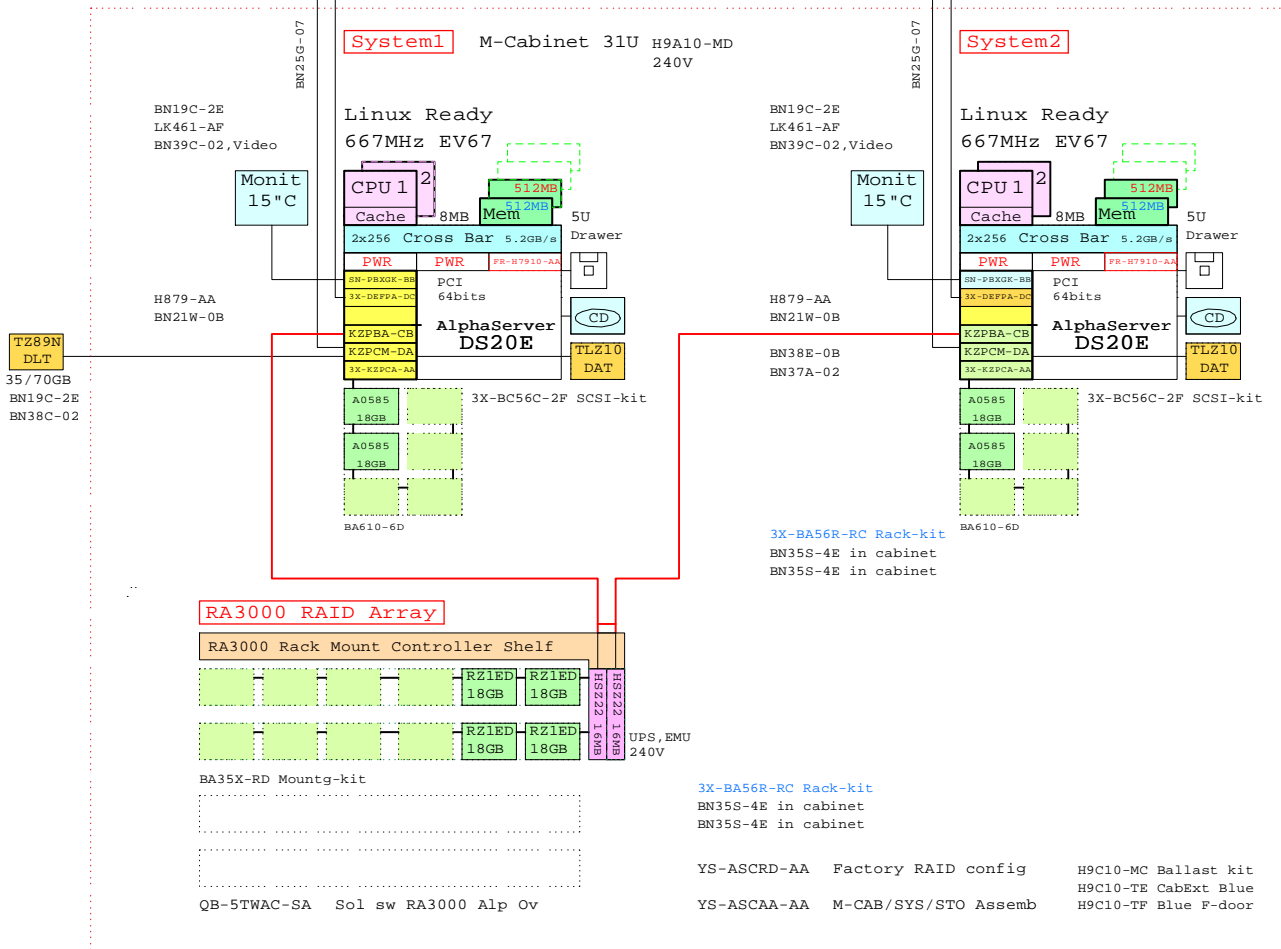

DS20E OpenVMS Cluster with in-cabinet RA3000 RAID storage

Ethernet

FDDI

BOM for this cabinet system

| Part Number | Qty | Description |
|-------------|-----|-----------------------------------------------------|
| 1 | 1 | H9A10-MD 1 M-Series Cab,H9A10,Blue,240V 31U |
| 1.1 | 2 | 3R-A2832-AA 2 COMPAQ Monitor S510 15" NH_EU |
| 1.2 | 2 | 3X-BA56R-RC 2 Rackm.Kit, DS20E,667MHz for M-series |
| 1.3 | 1 | BA35X-RD 1 Mounting kit, metric |
| 1.4 | 2 | BN19C-2E 2 PowerCable 240V, C-Europe |
| 1.5 | 2 | BN21W-0B 2 Y SCSI-2 Cable 68 pins/6".15m |
| 1.6 | 2 | BN25G-07 2 17-03212-05 8MP-8MP PATCH CBL |
| 1.7 | 4 | BN35S-4E 4 PowerCord C13 to C14, Non US |
| 1.8 | 1 | BN37A-02 1 Ultra Cbl VHDCI - VHDCI |
| 1.9 | 1 | BN38E-0B 1 Ultra Cbl VHDCI - 68HD |
| 1.10 | 2 | BN39C-02 2 1.8 Video Extension Cable **** |
| 1.11 | 1 | DJ-56PAA-EA 1 AS DS20E 6/667 512MB,Rack,Linux |
| 1.11.1 | 1 | 3X-BC56C-2F 1 DS20E SCSI Cable Kit |
| 1.11.2 | 1 | 3X-DEFFA-DC 1 PCI to FDDI DAS MMF with SC,Universal |
| 1.11.3 | 1 | 3X-KZPCA-AA 1 Single channel LVD adapter |
| 1.11.4 | 1 | BA610-6D 1 ES40 Disk Drive Cage, 6-Bay |
| 1.11.4.1 | 2 | 3R-A0585-AA 2 18.2GB Uscsi3 10k Universal disk 1" |
| 1.11.5 | 1 | FR-H7910-AA 1 Third power supply for DS20E |
| 1.11.6 | 1 | KN311-BC 1 AS DS20E 6/667 SMP UPG OpenVMS |
| 1.11.7 | 1 | KZPBA-CB 1 PCI to UltraSCSI Adapter Uwdif |
| 1.11.8 | 1 | KZPCM-DA 1 Dual Uscsi with FastEther PCI |
| 1.11.9 | 1 | MS340-DA 1 DS20 512MB SDIMM MEM 4x128MB |
| 1.11.10 | 1 | SN-PBXGK-BB 1 Elsa Gloria Synergy 8M Video Graphics |
| 1.11.11 | 1 | TLZ10-LB 1 12/24GB 4mm DAT 5.25" HH |
| 1.12 | 1 | DJ-56PAA-EA 1 AS DS20E 6/667 512MB,Rack,Linux |
| 1.12.1 | 1 | 3X-BC56C-2F 1 DS20E SCSI Cable Kit |
| 1.12.2 | 1 | 3X-DEFFA-DC 1 PCI to FDDI DAS MMF with SC,Universal |
| 1.12.3 | 1 | 3X-KZPCA-AA 1 Single channel LVD adapter |
| 1.12.4 | 1 | BA610-6D 1 ES40 Disk Drive Cage, 6-Bay |
| 1.12.4.1 | 2 | 3R-A0585-AA 2 18.2GB Uscsi3 10k Universal disk 1" |
| 1.12.5 | 1 | FR-H7910-AA 1 Third power supply for DS20E |
| 1.12.6 | 1 | KN311-BC 1 AS DS20E 6/667 SMP UPG OpenVMS |
| 1.12.7 | 1 | KZPBA-CB 1 PCI to UltraSCSI Adapter Uwdif |
| 1.12.8 | 1 | KZPCM-DA 1 Dual Uscsi with FastEther PCI |
| 1.12.9 | 1 | MS340-DA 1 DS20 512MB SDIMM MEM 4x128MB |
| 1.12.10 | 1 | SN-PBXGK-BB 1 Elsa Gloria Synergy 8M Video Graphics |
| 1.12.11 | 1 | TLZ10-LB 1 12/24GB 4mm DAT 5.25" HH |
| 1.13 | 1 | DS-SWXRA-GK 1 RA3000 Rackmount one HSZ22 240V |
| 1.13.1 | 1 | DS-HSZ22-AA 1 HSZ22 controller 16MB |
| 1.13.2 | 1 | DS-SWXRA-GN 1 RA3000 Rackmount Expan 120/240 |
| 1.13.2.1 | 2 | DS-RZ1ED-VN 2 18.2GB 10000r UltraSCSI disk |
| 1.13.3 | 1 | DS-SWXRA-GN 1 RA3000 Rackmount Expan 120/240 |
| 1.13.3.1 | 2 | DS-RZ1ED-VN 2 18.2GB 10000r UltraSCSI disk |
| 1.14 | 2 | H879-AA 2 SCSI-3 Term - 68 pin Male |
| 1.15 | 1 | H9C10-MC 1 Ballast Kit for cabinets |
| 1.16 | 1 | H9C10-TE 1 Rear cab extender for H9A10 Blue |
| 1.17 | 1 | H9C10-TF 1 FrontDoorKit Blue for H9A10 |
| 1.18 | 2 | LK461-AF 2 VMS STYLE KEYBOARD, Fin/Swed |
| 1.19 | 1 | QB-5TWAC-SA 1 Sol sw RA3000 Alp Ovms |
| 1.20 | 1 | YS-ASCAA-AA 1 M-CAB/SYS/STO Assembly |
| 1.21 | 1 | YS-ASCRD-AA 1 Factory configured RAID sets of BA370 |
| 2 | 1 | DS-TZ89N-TA 1 35/70GB SE DLT-tape TT FWSE |
| 3 | 1 | BN19C-2E 1 PowerCable 240V, C-Europe |
| 4 | 1 | BN38C-02 1 Ultra Cbl VHDCI - 68HD |