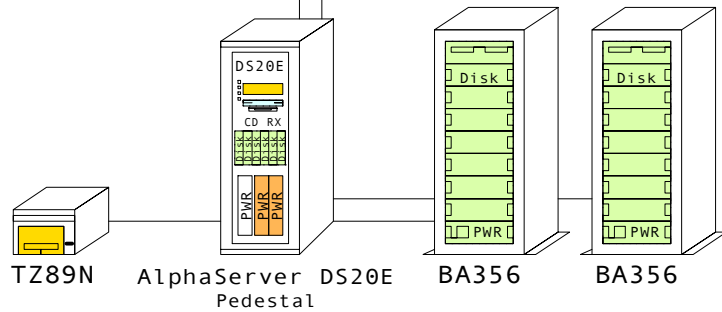

DS20E expanded OpenVMS system

FDDI

Ethernet

Bill of material

	Part Number	Qty	Description
1	3X-BA56P-PB	1	DS20E Mini tower pedestal kit,667MHz
1.1	DY-56RAA-EA	1	AS DS20E 6/833 512MB,Rack,5U,0VMS
1.1.1	3X-BC56C-2F	1	DS20E SCSI Cable Kit
1.1.2	3X-DEFPA-DC	1	PCI to FDDI DAS MMF with SC,Universal
1.1.3	3X-KZPCA-AA	1	Single channel LVD adapter
1.1.4	BA610-6D	1	ES40 Disk Drive Cage, 6-Bay
1.1.4.1	3R-A0585-AA	4	18.2GB Uscsi3 10K Universal disk 1"
1.1.5	FR-H7910-AA	1	Third power supply for DS20E
1.1.6	KN312-BC	1	AS DS20E 6/833 SMP UPG OpenVMS
1.1.7	KZPBA-CA	2	PCI to UltraSCSI Adapter UWSE
1.1.8	KZPCM-DA	1	Dual Uscsi with FastEther PCI
1.1.9	MS340-DA	1	DS20 512MB SDIMM MEM 4x128MB
1.1.10	SN-PBXGK-BB	1	Elsa Gloria Synergy 8M Video Graphics
1.1.11	TLZ10-LB	1	12/24GB 4mm DAT 5.25" HH
2	DS-BA356-KF	1	Pedestal Storage, UltraW, Single-Bus
2.1	BN19C-2E	2	PowerCable 240V, C-Europe
2.2	BN38C-02	1	Ultra Cbl VHDCI - 68HD
2.3	CK-BA35X-HH	1	180W Stor.Shelf PWR for AS4x00
2.4	DS-RZ1ED-VW	6	18.2GB 10000r UltraSCSI disk
3	DS-BA356-KF	1	Pedestal Storage, UltraW, Single-Bus
3.1	BN19C-2E	2	PowerCable 240V, C-Europe
3.2	BN38C-02	1	Ultra Cbl VHDCI - 68HD
3.3	CK-BA35X-HH	1	180W Stor.Shelf PWR for AS4x00
3.4	DS-RZ1ED-VW	6	18.2GB 10000r UltraSCSI disk
4	3R-A2832-AA	1	COMPAQ Monitor S510 15" NH, EU
5	DS-TZ89N-TA	1	35/70GB SE DLT-tape TT FWSE
6	BN39C-02	1	1.8 Video Extension Cable ****
7	BN19C-2E	5	PowerCable 240V, C-Europe
8	BN38C-02	1	Ultra Cbl VHDCI - 68HD
9	LK461-AF	1	VMS STYLE KEYBOARD, Fin/Swed

LK461-AF
BN39C-02,Video
BN19C-2E
Monit
15" C

TZ89N
DLT
35/70GB
BN19C-2E
BN38C-02

System 3X-BA56P-PB
Mini Tower 667MHz

OpenVMS
833MHz EV68

CPU 1 CPU 2
Memory 512MB 512MB
2x256 Cross Bar 5.2GB/s
PWR PWR FR-H7910-AA
Drawer 5U 19"

AlphaServer
DS20E

3X-BC56C-2F SCSI-kit
A0585 18GB
A0585 18GB
A0585 18GB
A0585 18GB
BA610-6D

BN19C-2E
BN19C-2E
BN19C-2E

2x BA356

www.Compaq.com/golden-eggs
Since: Jun-2000

02-Jul-2001 GTAVDS20EF
Matti.Patari@compaq.com