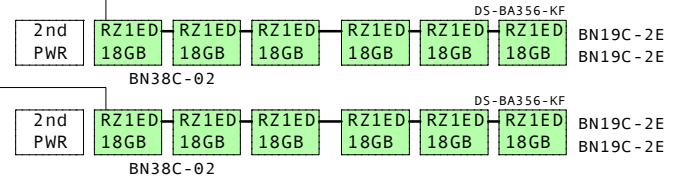

DS20E expanded OpenVMS system

FDDI

Ethernet

Bill of material

	Part Number	Qty	Description
1	3X-BA56P-PB	1	DS20E Mini tower pedestal kit,667MHz
1.1	DY-56RAA-EA	1	AS DS20E 6/833 512MB,Rack,5U,0VMS
1.1.1	3X-BC56C-2F	1	DS20E SCSI Cable Kit
1.1.2	3X-DEFPA-DC	1	PCI to FDDI DAS MMF with SC,Universal
1.1.3	3X-KZPCA-AA	1	Single channel LVD adapter
1.1.4	BA610-6D	1	ES40 Disk Drive Cage, 6-Bay
1.1.4.1	3R-A0585-AA	4	18.2GB Uscsi3 10K Universal disk 1"
1.1.5	FR-H7910-AA	1	Third power supply for DS20E
1.1.6	KN312-BC	1	AS DS20E 6/833 SMP UPG OpenVMS
1.1.7	KZPBA-CA	2	PCI to UltraSCSI Adapter UWSE
1.1.8	KZPCM-DA	1	Dual Uscsi with FastEther PCI
1.1.9	MS340-DA	1	DS20 512MB SDIMM MEM 4x128MB
1.1.10	SN-PBXGK-BB	1	Elsa Gloria Synergy 8M Video Graphics
1.1.11	TLZ10-LB	1	12/24GB 4mm DAT 5.25" HH
2	DS-BA356-KF	1	Pedestal Storage, UltraW, Single-Bus
2.1	BN19C-2E	2	PowerCable 240V, C-Europe
2.2	BN38C-02	1	Ultra Cbl VHDCI - 68HD
2.3	CK-BA35X-HH	1	180W Stor.Shelf PWR for AS4x00
2.4	DS-RZ1ED-VW	6	18.2GB 10000r UltraSCSI disk
3	DS-BA356-KF	1	Pedestal Storage, UltraW, Single-Bus
3.1	BN19C-2E	2	PowerCable 240V, C-Europe
3.2	BN38C-02	1	Ultra Cbl VHDCI - 68HD
3.3	CK-BA35X-HH	1	180W Stor.Shelf PWR for AS4x00
3.4	DS-RZ1ED-VW	6	18.2GB 10000r UltraSCSI disk
4	3R-A2832-AA	1	COMPAQ Monitor S510 15" NH, EU
5	DS-TZ89N-TA	1	35/70GB SE DLT-tape TT FWSE
6	BN39C-02	1	1.8 Video Extension Cable ****
7	BN19C-2E	5	PowerCable 240V, C-Europe
8	BN38C-02	1	Ultra Cbl VHDCI - 68HD
9	LK461-AF	1	VMS STYLE KEYBOARD, Fin/Swed

LK461-AF
BN39C-02,Video
BN19C-2E
Monit
15" C

TZ89N
DLT
35/70GB
BN19C-2E
BN38C-02

System 3X-BA56P-PB
Mini Tower 667MHz

OpenVMS
833MHz EV68

CPU 1 CPU 2
Memory 512MB 512MB
2x256 Cross Bar 5.2GB/s
PWR PWR FR-H7910-AA
Drawer 5U 19"

AlphaServer
DS20E

3X-BC56C-2F SCSI-kit
A0585 18GB
A0585 18GB
A0585 18GB
A0585 18GB
BA610-6D

BN19C-2E
BN19C-2E
BN19C-2E

2x BA356

www.Compaq.com/golden-eggs
Since: Jun-2000

02-Jul-2001 GTAVDS20EF
Matti.Patari@compaq.com