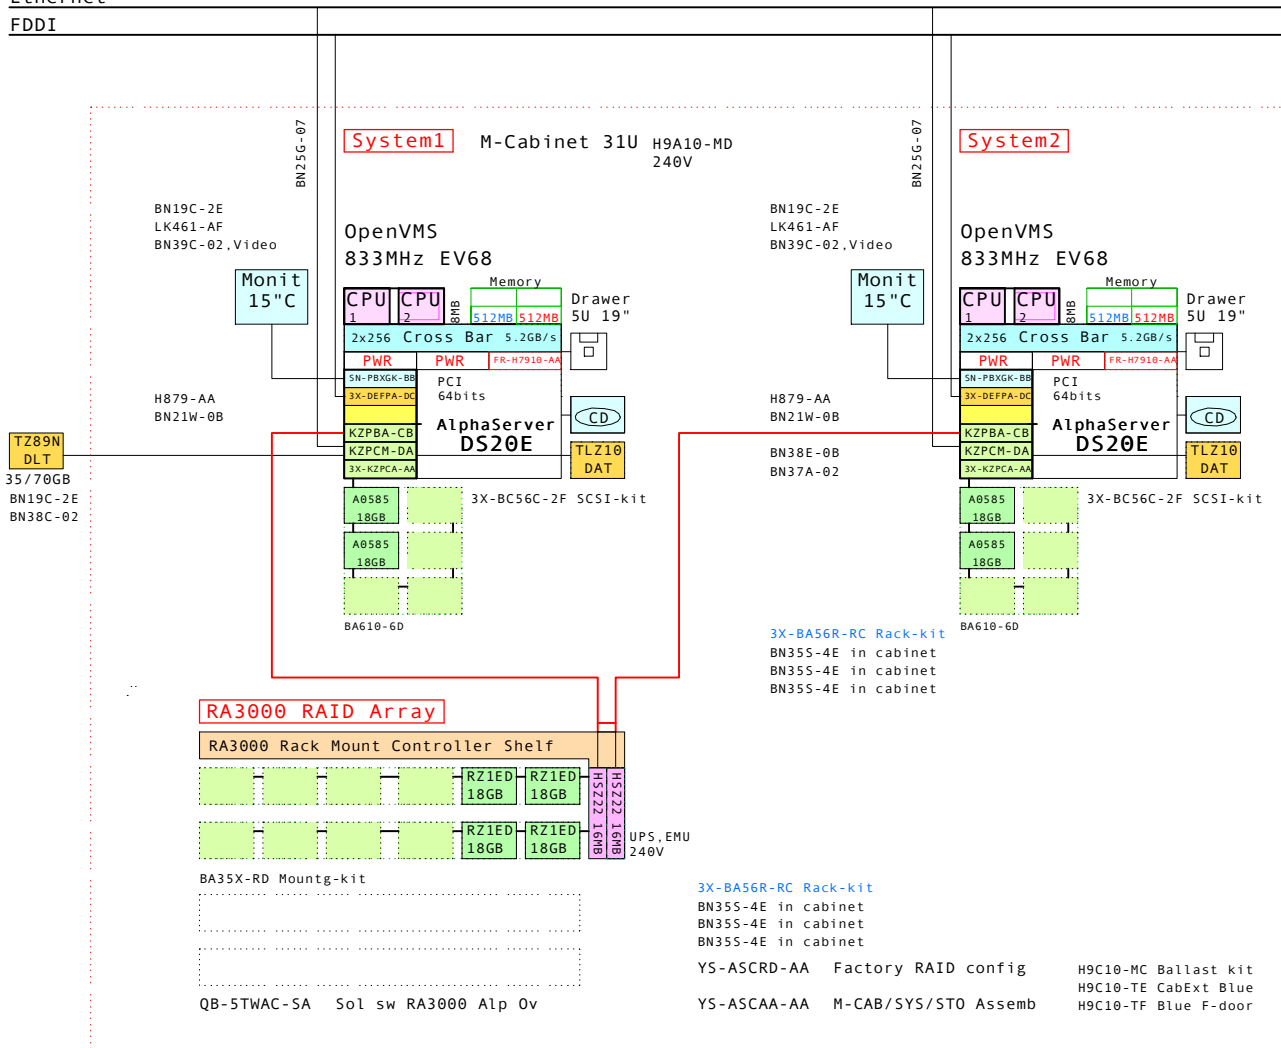

DS20E OpenVMS Cluster with in-cabinet RA3000 RAID storage

Ethernet

FDDI

BOM for this cabinet system

Part Number	Qty	Description
1		H9A10-MD 1 M-Series Cab, H9A10, Blue, 240V 31U
1.1		3R-A2832-AA 2 COMPAQ Monitor S510 15" NH, EU
1.2		3X-BA56R-RC 2 Rackm, kit, DS20E, 667MHz for M-series
1.3		BA35X-RD 1 Mounting kit, metric
1.4		BN19C-2E 2 PowerCable 240V, C-Europe
1.5		BN21W-0B 2 Y SCSI-2 Cable 68 pins/6" .15m
1.6		BN25G-07 2 17-03212-05 8MP-8MP PATCH CBL
1.7		BN355-4E 6 PowerCord C13 to C14, Non US
1.8		BN37A-02 1 Ultra Cbl VHDCI - VHDCI
1.9		BN38E-0B 1 Ultra Cbl VHDCI - 68HD
1.10		BN39C-02 2 1.8 Video Extension Cable ****
1.11		D5-SWXRA-GK 1 RA3000 Rackmoun one HSZ22 240V
1.11.1		D5-HS22-AA 1 HSZ22 controller 16MB
1.11.2		D5-SWXRA-GN 1 RA3000 Rackmount Expan 120/240
1.11.2.1		D5-RZ1ED-VN 2 18.2GB 10000r UltraSCSI disk
1.11.3		D5-SWXRA-GN 1 RA3000 Rackmount Expan 120/240
1.11.3.1		D5-RZ1ED-VN 2 18.2GB 10000r UltraSCSI disk
1.12		DY-56RAA-EA 1 AS DS20E 6/833 512MB, Rack, 5U, OVMS
1.12.1		3X-BC56C-2F 1 DS20E SCSI Cable Kit
1.12.2		3X-DEFPA-DC 1 PCI to FDDI DAS MMF with SC, Universal
1.12.3		3X-KZPCA-AA 1 Single channel LVD adapter
1.12.4		BA610-6D 1 E540 Disk Drive Cage, 6-Bay
1.12.4.1		3R-A0585-AA 2 18.2GB Uscsi3 10k Universal disk 1"
1.12.5		FR-H7910-AA 1 Third power supply for DS20E
1.12.6		KN312-BC 1 AS DS20E 6/833 SMP UPG OpenVMS
1.12.7		KZPBA-CB 1 PCI to UltraSCSI Adapter Umdif
1.12.8		KZPCM-DA 1 Dual Uscsi with FastEther PCI
1.12.9		MS340-DA 1 DS20 512MB SDIMM MEM 4x128MB
1.12.10		SN-PBXGK-BB 1 Elsa Gloria Synergy 8M Video Graphics
1.12.11		TLZ10-LB 1 12/24GB 4mm DAT 5.25" HH
1.13		DY-56RAA-EA 1 AS DS20E 6/833 512MB, Rack, 5U, OVMS
1.13.1		3X-BC56C-2F 1 DS20E SCSI Cable Kit
1.13.2		3X-DEFPA-DC 1 PCI to FDDI DAS MMF with SC, Universal
1.13.3		3X-KZPCA-AA 1 Single channel LVD adapter
1.13.4		BA610-6D 1 E540 Disk Drive Cage, 6-Bay
1.13.4.1		3R-A0585-AA 2 18.2GB Uscsi3 10k Universal disk 1"
1.13.5		FR-H7910-AA 1 Third power supply for DS20E
1.13.6		KN312-BC 1 AS DS20E 6/833 SMP UPG OpenVMS
1.13.7		KZPBA-CB 1 PCI to UltraSCSI Adapter Umdif
1.13.8		KZPCM-DA 1 Dual Uscsi with FastEther PCI
1.13.9		MS340-DA 1 DS20 512MB SDIMM MEM 4x128MB
1.13.10		SN-PBXGK-BB 1 Elsa Gloria Synergy 8M Video Graphics
1.13.11		TLZ10-LB 1 12/24GB 4mm DAT 5.25" HH
1.14		H879-AA 2 SCSI-3 Term - 68 pin Male
1.15		H9C10-MC 1 Ballast Kit for cabinets
1.16		H9C10-TE 1 Rear cab extender for H9A10 Blue
1.17		H9C10-TF 1 FrontDoorKit Blue for H9A10
1.18		LK461-AF 2 VMS STYLE KEYBOARD, Fin/Swed
1.19		QB-5TWAC-SA 1 Sol sw RA3000 Alp Ovms
1.20		YS-ASCAA-AA 1 M-CAB/SYS/STO Assembly
1.21		YS-ASCRD-AA 1 Factory configured RAID sets of BA370
2		DY-TZ89N-TA 1 35/70GB SE DLT-tape TT FW5E
3		BN19C-2E 1 PowerCable 240V, C-Europe
4		BN38C-02 1 Ultra Cbl VHDCI - 68HD