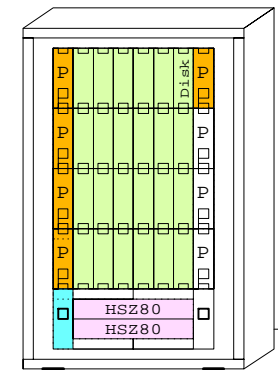

ES40 Model 2 Pedestal System

Ethernet

FDDI

Bill of material for the base Pedestal

Part Number	Qty	Description
1	DY-64BAA-EA	1 ES40 67/667 Model 2 2GB OVMS 10PCI DWR
1.1	3R-VRQV5-24	1 COMPAQ V55 CLR MON,NH,TC095
1.2	3X-DEFPA-AC	1 PCI to FDDI SAS MMF with SC,Universal
1.3	BA610-4D	1 ES40 Disk Drive Cage, 4Bay
1.3.1	3R-A0561-AA	4 18.2GB 10000r Universal Disk
1.4	BA610-4D	1 ES40 Disk Drive Cage, 4Bay
1.4.1	3R-A0561-AA	4 18.2GB 10000r Universal Disk
1.5	H7906-A9	2 ES40 Power Syplly, 2nd or 3rd
1.6	KN610-BC	3 ES40 6/667MHz OVMS SMP 8mb cache
1.7	KZPBA-CB	1 PCI to UltraSCSI Adapter Uwdif
1.8	KZPCM-DA	1 Dual Uscsi with FastEther PCI
1.9	MS610-EA	7 ES40 2GB Memory Option
1.10	SN-PBXGK-BB	1 Elsa Gloria Synergy 8M Video Graphics
1.11	TLZ10-LB	1 12/24GB 4mm DAT 5.25" HH
2	BN39C-02	1 1.8 Video Extension Cable ****
3	BN19C-2E	4 PowerCable 240V, C-Europe
4	BN46L-01	1 Multi head SCSI cable,ES40
5	LK461-AF	1 VMS STYLE KEYBOARD, Fin/Swed

BOM for the RAID disks in pedestal

Part Number	Qty	Description
1	BA36R-RC	1 RH ULTRASCSCI SHELF CAB SINGLE
1.1	CK-BA35X-HH	1 180W Stor.Shelf PWR for AS4x00
1.2	DS-RZ1DD-VW	6 9.1GB 10000r UltraSCSI disk
2	BA36R-RC	1 RH ULTRASCSCI SHELF CAB SINGLE
2.1	CK-BA35X-HH	1 180W Stor.Shelf PWR for AS4x00
2.2	DS-RZ1DD-VW	6 9.1GB 10000r UltraSCSI disk
3	BA36R-RC	1 RH ULTRASCSCI SHELF CAB SINGLE
3.1	CK-BA35X-HH	1 180W Stor.Shelf PWR for AS4x00
3.2	DS-RZ1DD-VW	6 9.1GB 10000r UltraSCSI disk
4	KZPAC-CB	1 3 Chan. SCSI RAID 8MB UltraW
5	BN37A-02	3 Ultra Cbl VHDCI - VHDCI
6	KZPAC-SB	1 Dual bulk head

BOM for the external RA8000 RAID

Part Number	Qty	Description
1	400552-B21	1 RA8000 SC 2x HSZ80 64MB Blue pedestal
1.1	DS-BA35X-HE	1 AC INPUT BOX BA370
1.2	DS-BA35X-HH	3 180W power supply Blu SBB
1.3	DS-HSSIM-AB	2 64MB Cache Upg for HSZ70
1.4	DS-RZ1DD-VW	6 9.1GB 10000r UltraSCSI disk
1.5	DS-RZ1FB-VW	9 36GB 7200 UltraSCSI Disk
2	QB-5SBAB-SA	2 HSZ70 SW UNIX Alp LIC/MCD/DOC
3	400571-001	1 Ultra opt OS Software OpenVMS
4	KZPBA-CB	1 PCI to UltraSCSI Adapter Uwdif