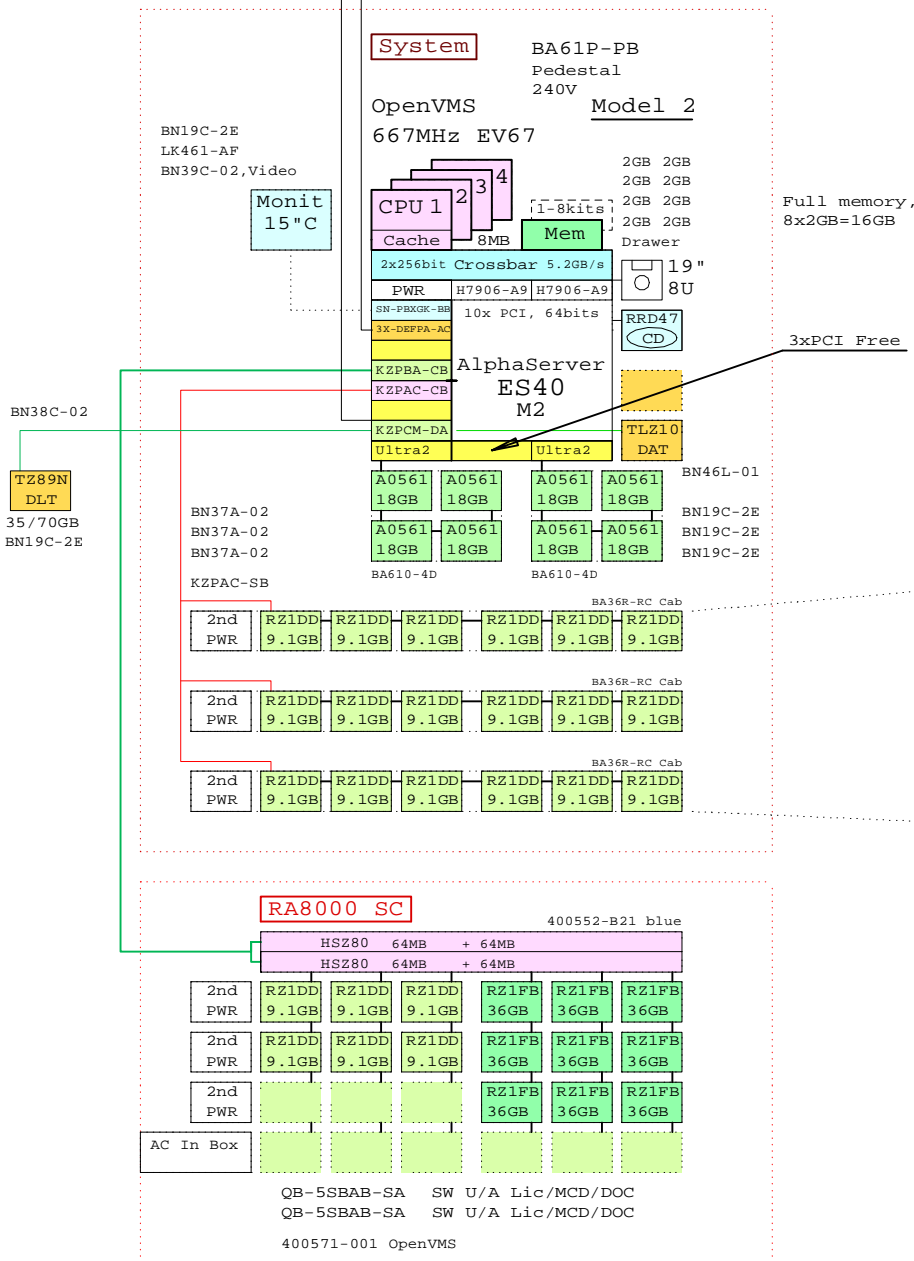

ES40 Model 2 Pedestal System

Ethernet

FDDI

Bill of material for the base Pedestal

Part Number	Qty	Description
1	DY-64BAA-EA	1 ES40 67/667 Model 2 2GB OVMS 10PCI DWR
1.1	3R-VRQV5-24	1 COMPAQ V55 CLR MON,NH,TC095
1.2	3X-DEFPA-AC	1 PCI to FDDI SAS MMF with SC,Universal
1.3	BA610-4D	1 ES40 Disk Drive Cage, 4Bay
1.3.1	3R-A0561-AA	4 18.2GB 10000r Universal Disk
1.4	BA610-4D	1 ES40 Disk Drive Cage, 4Bay
1.4.1	3R-A0561-AA	4 18.2GB 10000r Universal Disk
1.5	H7906-A9	2 ES40 Power Syplly, 2nd or 3rd
1.6	KN610-BC	3 ES40 6/667MHz OVMS SMP 8mb cache
1.7	KZPBA-CB	1 PCI to UltraSCSI Adapter Uwdif
1.8	KZPCM-DA	1 Dual Uscsi with FastEther PCI
1.9	MS610-EA	7 ES40 2GB Memory Option
1.10	SN-PBXGK-BB	1 Elsa Gloria Synergy 8M Video Graphics
1.11	TLZ10-LB	1 12/24GB 4mm DAT 5.25" HH
2	BN39C-02	1 1.8 Video Extension Cable ****
3	BN19C-2E	4 PowerCable 240V, C-Europe
4	BN46L-01	1 Multi head SCSI cable,ES40
5	LK461-AF	1 VMS STYLE KEYBOARD, Fin/Swed

BOM for the RAID disks in pedestal

Part Number	Qty	Description
1	BA36R-RC	1 RH ULTRASCSCI SHELF CAB SINGLE
1.1	CK-BA35X-HH	1 180W Stor.Shelf PWR for AS4x00
1.2	DS-RZ1DD-VW	6 9.1GB 10000r UltraSCSI disk
2	BA36R-RC	1 RH ULTRASCSCI SHELF CAB SINGLE
2.1	CK-BA35X-HH	1 180W Stor.Shelf PWR for AS4x00
2.2	DS-RZ1DD-VW	6 9.1GB 10000r UltraSCSI disk
3	BA36R-RC	1 RH ULTRASCSCI SHELF CAB SINGLE
3.1	CK-BA35X-HH	1 180W Stor.Shelf PWR for AS4x00
3.2	DS-RZ1DD-VW	6 9.1GB 10000r UltraSCSI disk
4	KZPAC-CB	1 3 Chan. SCSI RAID 8MB UltraW
5	BN37A-02	3 Ultra Cbl VHDCI - VHDCI
6	KZPAC-SB	1 Dual bulk head

BOM for the external RA8000 RAID

Part Number	Qty	Description
1	400552-B21	1 RA8000 SC 2x HSZ80 64MB Blue pedestal
1.1	DS-BA35X-HE	1 AC INPUT BOX BA370
1.2	DS-BA35X-HH	3 180W power supply Blu SBB
1.3	DS-HSSIM-AB	2 64MB Cache Upg for HSZ70
1.4	DS-RZ1DD-VW	6 9.1GB 10000r UltraSCSI disk
1.5	DS-RZ1FB-VW	9 36GB 7200 UltraSCSI Disk
2	QB-5SBAB-SA	2 HSZ70 SW UNIX Alp LIC/MCD/DOC
3	400571-001	1 Ultra opt OS Software OpenVMS
4	KZPBA-CB	1 PCI to UltraSCSI Adapter Uwdif