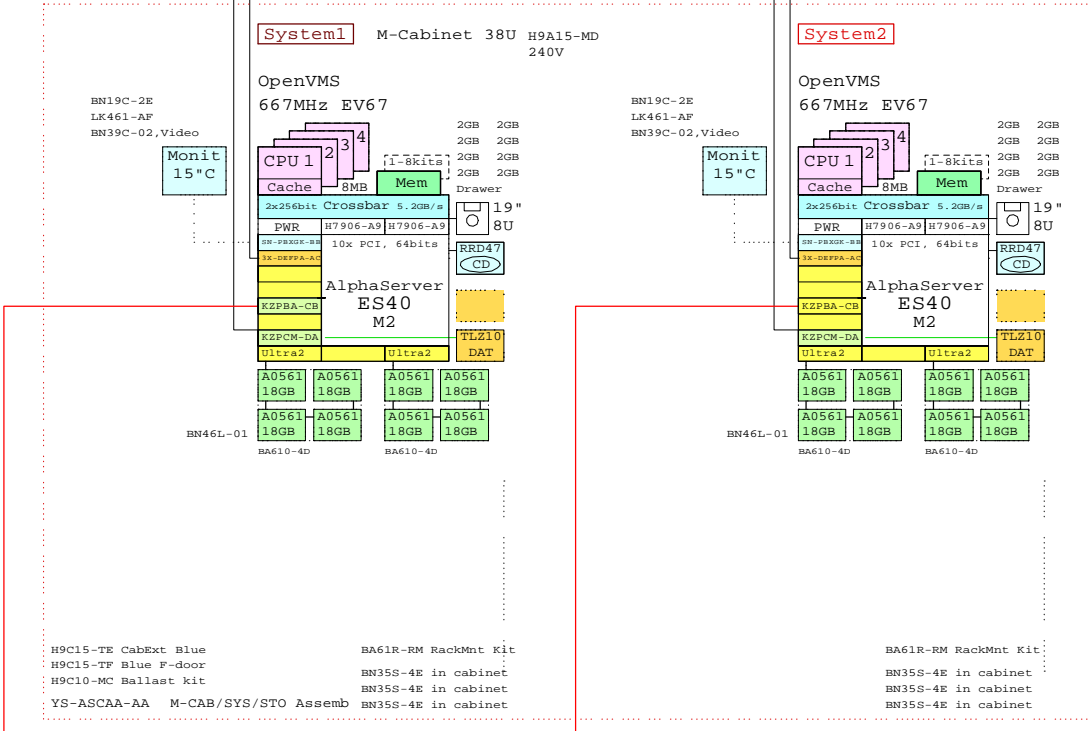

ES40 Model 2 Cluster with external storage

Ethernet
FDDI

Bill of material for two cabinet Cluster

Part Number	Qty	Description
1	H9A15-MD	1 M-Series Cab,H9A15,Blue,240V 38U
1.1	BA61R-RM	2 ES40 Rackmount Kit
1.2	BN19C-2E	2 PowerCable 240V, C-Europe
1.3	BN35S-4E	6 PowerCord C13 to C14, Non US
1.4	BN39C-02	2 1.8 Video Extension Cable ****
1.5	DY-64BAA-EA	1 ES40 67/667 Model 2 2GB OVMS 10PCI DWR
1.5.1	3R-VROV5-24	1 COMPAQ V55 CLR MON,NH,TCO95
1.5.2	3X-DEFFPA-AC	1 PCI to FDDI SAS MMF with SC,Universal
1.5.3	BA610-4D	1 ES40 Disk Drive Cage, 4Bay
1.5.3.1	3R-A0561-AA	4 18.2GB 10000r Universal Disk
1.5.4	BA610-4D	1 ES40 Disk Drive Cage, 4Bay
1.5.4.1	3R-A0561-AA	4 18.2GB 10000r Universal Disk
1.5.5	BN46L-01	1 Multi head SCSI cable,ES40
1.5.6	H7906-A9	2 ES40 Power Sply, 2nd or 3rd
1.5.7	KN610-BC	3 ES40 6/667MHz OVMS SMP 8mb cache
1.5.8	KZPBA-CB	1 PCI to UltraSCSI Adapter UWDif
1.5.9	KZPCM-DA	1 Dual Uscci with FastEther PCI
1.5.10	MS610-EA	7 ES40 2GB Memory Option
1.5.11	SN-PRXGK-BB	1 Elsa Gloria Synergy 8M Video Graphics
1.5.12	TLZ10-LB	1 12/24Gb 4mm DAT 5.25" HH
1.6	DY-64BAA-EA	1 ES40 67/667 Model 2 2GB OVMS 10PCI DWR
1.6.1	3R-VROV5-24	1 COMPAQ V55 CLR MON,NH,TCO95
1.6.2	3X-DEFFPA-AC	1 PCI to FDDI SAS MMF with SC,Universal
1.6.3	BA610-4D	1 ES40 Disk Drive Cage, 4Bay
1.6.3.1	3R-A0561-AA	4 18.2GB 10000r Universal Disk
1.6.4	BA610-4D	1 ES40 Disk Drive Cage, 4Bay
1.6.4.1	3R-A0561-AA	4 18.2GB 10000r Universal Disk
1.6.5	BN46L-01	1 Multi head SCSI cable,ES40
1.6.6	H7906-A9	2 ES40 Power Sply, 2nd or 3rd
1.6.7	KN610-BC	3 ES40 6/667MHz OVMS SMP 8mb cache
1.6.8	KZPBA-CB	1 PCI to UltraSCSI Adapter UWDif
1.6.9	KZPCM-DA	1 Dual Uscci with FastEther PCI
1.6.10	MS610-EA	7 ES40 2GB Memory Option
1.6.11	SN-PRXGK-BB	1 Elsa Gloria Synergy 8M Video Graphics
1.6.12	TLZ10-LB	1 12/24Gb 4mm DAT 5.25" HH
1.7	H9C10-MC	1 Ballast Kit for cabinets
1.8	H9C15-TE	1 Rear cab extender for H9A15 Blue
1.9	H9C15-TF	1 FrontDoorKit Blue for H9A15
1.10	LK461-AF	2 VMS STYLE KEYBOARD, Fin/Swed
1.11	YS-ASCAA-AA	1 M-CAB/SYS/STO Assembly
2	400558-B21	1 ESA1200 SC 50HZ 2x24 2xCnt blue
2.1	103541-021	1 Power Cord 13-20A C.Europe
2.2	380564-B21	2 Power Distribution Unit RA8k/7k
2.3	380565-B21	6 Power Sply 180W Hot Plug SBB
2.4	380583-B21	1 ESA1200 Cabinet PDU 50Hz
2.5	400566-001	2 HSZ80 Controller Software ACS V8.3
2.6	400571-001	2 Ultra opt OS Software OpenVMS
2.7	DS-DWZZH-03	1 Uscci Act hub 0 SE:3/Dif 3.5" SBB
2.8	DS-RZ1FB-VW	37 36GB 7200 UltraSCSI Disk
3	BN38C-05	2 Ultra Cbl VHDCI - 68HD