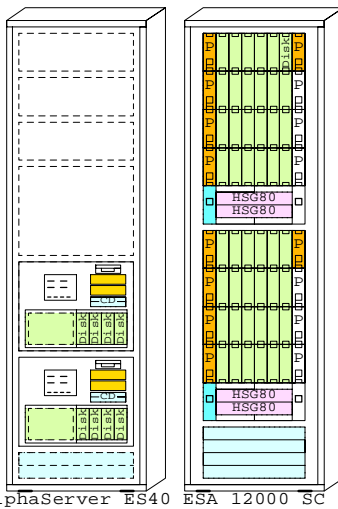

ES40 Model 2 Cluster with external storage

Ethernet
FDDI

Bill of material for two cabinet Cluster

Part Number	Qty	Description
1	H9A15-MD	1 M-Series Cab,H9A15,Blue,240V 38U
1.1	BA61R-RM	2 ES40 Rackmount Kit
1.2	BN19C-2E	2 PowerCable 240V, C-Europe
1.3	BN35S-4E	6 PowerCord C13 to C14, Non US
1.4	BN39C-02	2 1.8 Video Extension Cable ****
1.5	DY-64BAA-EA	1 ES40 67/667 Model 2 2GB OVMS 10PCI DWR
1.5.1	3R-VROV5-24	1 COMPAQ V55 CLR MON,NH,TCO95
1.5.2	3X-DEFFPA-AC	1 PCI to FDDI SAS MMF with SC,Universal
1.5.3	BA610-4D	1 ES40 Disk Drive Cage, 4Bay
1.5.3.1	3R-A0561-AA	4 18.2GB 10000r Universal Disk
1.5.4	BA610-4D	1 ES40 Disk Drive Cage, 4Bay
1.5.4.1	3R-A0561-AA	4 18.2GB 10000r Universal Disk
1.5.5	BN46L-01	1 Multi head SCSI cable,ES40
1.5.6	H7906-A9	2 ES40 Power Sply, 2nd or 3rd
1.5.7	KN610-BC	3 ES40 6/667MHz OVMS SMP 8mb cache
1.5.8	KZPBA-CB	1 PCI to UltraSCSI Adapter UWDif
1.5.9	KZPCM-DA	1 Dual Uscci with FastEther PCI
1.5.10	MS610-EA	7 ES40 2GB Memory Option
1.5.11	SN-PRXGK-BB	1 Elsa Gloria Synergy 8M Video Graphics
1.5.12	TLZ10-LB	1 12/24Gb 4mm DAT 5.25" HH
1.6	DY-64BAA-EA	1 ES40 67/667 Model 2 2GB OVMS 10PCI DWR
1.6.1	3R-VROV5-24	1 COMPAQ V55 CLR MON,NH,TCO95
1.6.2	3X-DEFFPA-AC	1 PCI to FDDI SAS MMF with SC,Universal
1.6.3	BA610-4D	1 ES40 Disk Drive Cage, 4Bay
1.6.3.1	3R-A0561-AA	4 18.2GB 10000r Universal Disk
1.6.4	BA610-4D	1 ES40 Disk Drive Cage, 4Bay
1.6.4.1	3R-A0561-AA	4 18.2GB 10000r Universal Disk
1.6.5	BN46L-01	1 Multi head SCSI cable,ES40
1.6.6	H7906-A9	2 ES40 Power Sply, 2nd or 3rd
1.6.7	KN610-BC	3 ES40 6/667MHz OVMS SMP 8mb cache
1.6.8	KZPBA-CB	1 PCI to UltraSCSI Adapter UWDif
1.6.9	KZPCM-DA	1 Dual Uscci with FastEther PCI
1.6.10	MS610-EA	7 ES40 2GB Memory Option
1.6.11	SN-PRXGK-BB	1 Elsa Gloria Synergy 8M Video Graphics
1.6.12	TLZ10-LB	1 12/24Gb 4mm DAT 5.25" HH
1.7	H9C10-MC	1 Ballast Kit for cabinets
1.8	H9C15-TE	1 Rear cab extender for H9A15 Blue
1.9	H9C15-TF	1 FrontDoorKit Blue for H9A15
1.10	LK461-AF	2 VMS STYLE KEYBOARD, Fin/Swed
1.11	YS-ASCAA-AA	1 M-CAB/SYS/STO Assembly
2	400558-B21	1 ESA1200 SC 50HZ 2x24 2xCnt blue
2.1	103541-021	1 Power Cord 13-20A C.Europe
2.2	380564-B21	2 Power Distribution Unit RA8k/7k
2.3	380565-B21	6 Power Sply 180W Hot Plug SBB
2.4	380583-B21	1 ESA1200 Cabinet PDU 50Hz
2.5	400566-001	2 HSZ80 Controller Software ACS V8.3
2.6	400571-001	2 Ultra opt OS Software OpenVMS
2.7	DS-DWZZH-03	1 Uscci Act hub 0 SE:3/Dif 3.5" SBB
2.8	DS-RZ1FB-VW	37 36GB 7200 UltraSCSI Disk
3	BN38C-05	2 Ultra Cbl VHDCI - 68HD