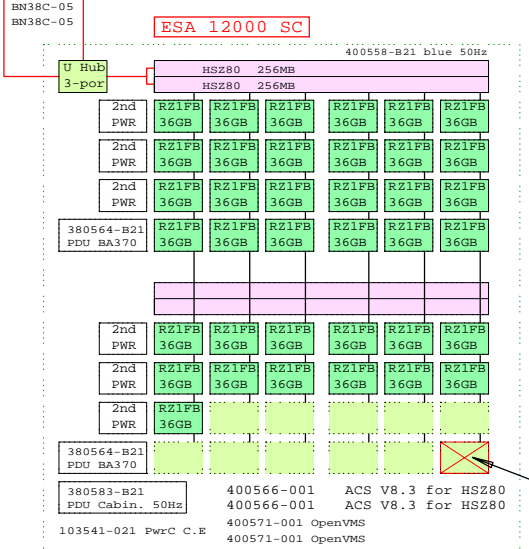

ES40 Model 2 Cluster with external storage

Ethernet
FDDI

Bill of material for two cabinet Cluster

Part Number	Qty	Description
1	H9A15-MD	1 M-Series Cab,H9A15,Blue,240V 38U
1.1	BA61R-RM	2 ES40 Rackmount Kit
1.2	BN19C-2E	2 PowerCable 240V, C-Europe
1.3	BN35S-4E	6 PowerCord C13 to C14, Non US
1.4	BN39C-02	2 1.8 Video Extension Cable ****
1.5	DY-64BAA-EA	1 ES40 67/667 Model 2 2GB OVMS 10PCI DWR
1.5.1	3R-VROV5-24	1 COMPAQ V55 CLR MON,NH,TCO95
1.5.2	3X-DEFFPA-AC	1 PCI to FDDI SAS MMF with SC,Universal
1.5.3	BA610-4D	1 ES40 Disk Drive Cage, 4Bay
1.5.3.1	3R-A0561-AA	4 18.2GB 10000r Universal Disk
1.5.4	BA610-4D	1 ES40 Disk Drive Cage, 4Bay
1.5.4.1	3R-A0561-AA	4 18.2GB 10000r Universal Disk
1.5.5	BN46L-01	1 Multi head SCSI cable,ES40
1.5.6	H7906-A9	2 ES40 Power Sply, 2nd or 3rd
1.5.7	KN610-BC	3 ES40 6/667MHz OVMS SMP 8mb cache
1.5.8	KZPBA-CB	1 PCI to UltraSCSI Adapter UWDif
1.5.9	KZPCM-DA	1 Dual Uscci with FastEther PCI
1.5.10	MS610-EA	7 ES40 2GB Memory Option
1.5.11	SN-PRXGK-BB	1 Elsa Gloria Synergy 8M Video Graphics
1.5.12	TLZ10-LB	1 12/24Gb 4mm DAT 5.25" HH
1.6	DY-64BAA-EA	1 ES40 67/667 Model 2 2GB OVMS 10PCI DWR
1.6.1	3R-VROV5-24	1 COMPAQ V55 CLR MON,NH,TCO95
1.6.2	3X-DEFFPA-AC	1 PCI to FDDI SAS MMF with SC,Universal
1.6.3	BA610-4D	1 ES40 Disk Drive Cage, 4Bay
1.6.3.1	3R-A0561-AA	4 18.2GB 10000r Universal Disk
1.6.4	BA610-4D	1 ES40 Disk Drive Cage, 4Bay
1.6.4.1	3R-A0561-AA	4 18.2GB 10000r Universal Disk
1.6.5	BN46L-01	1 Multi head SCSI cable,ES40
1.6.6	H7906-A9	2 ES40 Power Sply, 2nd or 3rd
1.6.7	KN610-BC	3 ES40 6/667MHz OVMS SMP 8mb cache
1.6.8	KZPBA-CB	1 PCI to UltraSCSI Adapter UWDif
1.6.9	KZPCM-DA	1 Dual Uscci with FastEther PCI
1.6.10	MS610-EA	7 ES40 2GB Memory Option
1.6.11	SN-PRXGK-BB	1 Elsa Gloria Synergy 8M Video Graphics
1.6.12	TLZ10-LB	1 12/24Gb 4mm DAT 5.25" HH
1.7	H9C10-MC	1 Ballast Kit for cabinets
1.8	H9C15-TE	1 Rear cab extender for H9A15 Blue
1.9	H9C15-TF	1 FrontDoorKit Blue for H9A15
1.10	LK461-AF	2 VMS STYLE KEYBOARD, Fin/Swed
1.11	YS-ASCAA-AA	1 M-CAB/SYS/STO Assembly
2	400558-B21	1 ESA1200 SC 50HZ 2x24 2xCnt blue
2.1	103541-021	1 Power Cord 13-20A C.Europe
2.2	380564-B21	2 Power Distribution Unit RA8k/7k
2.3	380565-B21	6 Power Sply 180W Hot Plug SBB
2.4	380583-B21	1 ESA1200 Cabinet PDU 50Hz
2.5	400566-001	2 HSZ80 Controller Software ACS V8.3
2.6	400571-001	2 Ultra opt OS Software OpenVMS
2.7	DS-DWZZH-03	1 Uscci Act hub 0 SE:3/Dif 3.5" SBB
2.8	DS-RZ1FB-VW	37 36GB 7200 UltraSCSI Disk
3	BN38C-05	2 Ultra Cbl VHDCI - 68HD