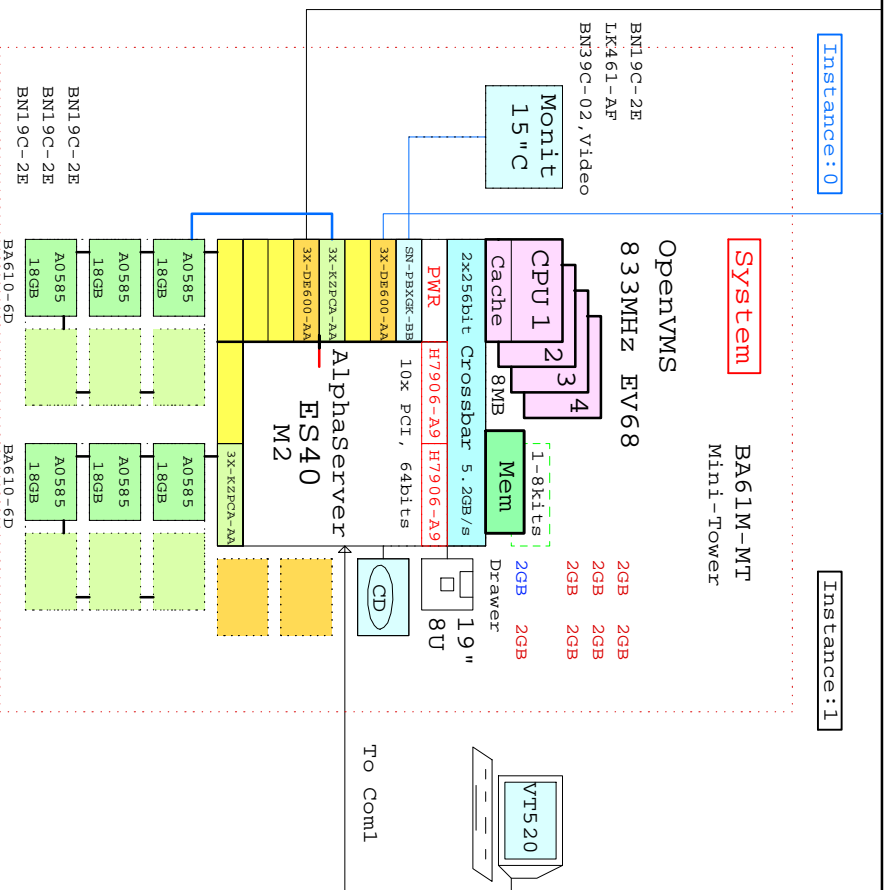

Ethernet

AlphaServer ES40 with OpenVMS/Galaxy