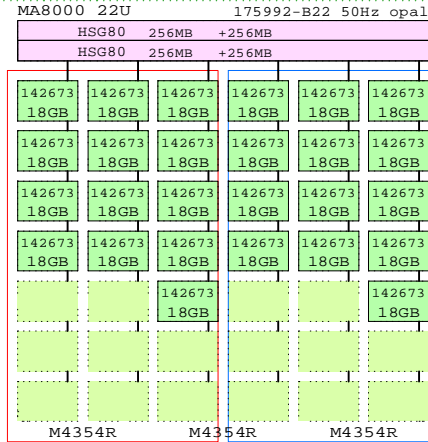

Optional External Fibre Channel Storage

MA8000

MA8000 42x 18GB = 760GB

135823-B21 Cache BB 128697-B21 ACS 8.5F
135823-B21 Cache BB 128697-B21 ACS 8.5F

AlphaServer ES40 Mini-Tower

234457-B21 O-Cbl 2m
234457-B21 O-Cbl 2m
234457-B21 O-Cbl 2m
234457-B21 O-Cbl 2m
160407-B21 2dn power
167365-B21 Rack kit
Host kit: OpenVMS
380555-001 Alp/OVMS

BOM for Instance: 1

| Part Number | Qty | Description |
|-------------|-----|-------------------------------------|
| 1 | 1 | ES40 Disk Drive Cage, 6-Bay |
| 1.1 | 3 | 18.2GB Uscsi3 10k Universal disk 1" |
| 2 | 3 | ES40 6/833MHz OVMS SMP 8mb cache |
| 3 | 1 | 10/100 1xChannel Ethernet, Twisted |
| 4 | 1 | Single channel LVD adapter |
| 5 | 2 | ES40 Power Syplly, 2nd or 3rd |
| 6 | 2 | PowerCable 240V, C-Europe |
| 7 | 7 | ES40 2GB Memory Option |