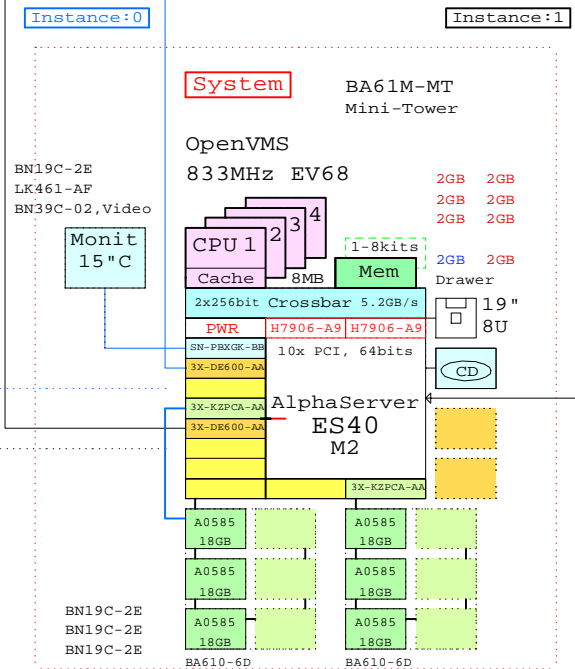

Optional External Fibre Channel Storage

MA8000

MA8000 42x 18GB = 760GB

135823-B21 Cache BB 128697-B21 ACS 8.5F
135823-B21 Cache BB 128697-B21 ACS 8.5F

AlphaServer ES40 Mini-Tower

234457-B21 O-Cbl 2m
234457-B21 O-Cbl 2m
234457-B21 O-Cbl 2m
234457-B21 O-Cbl 2m
160407-B21 2dn power
167365-B21 Rack kit
Host kit: OpenVMS
380555-001 Alp/OVMS

BOM for Instance: 0

| Part Number | Qty | Description |
|-------------|-----|--|
| 1 | 1 | ES40 Mini-Tower Enclosure |
| 1.1 | 1 | PowerCable 240V, C-Europe |
| 1.2 | 1 | ES40 68/833 Model 2 2GB OVMS 10PCI DWR |
| 1.2.1 | 1 | COMPAQ V55 CLR MON,NH,TC095 |
| 1.2.2 | 1 | 10/100 1xChannel Ethernet, Twisted |
| 1.2.3 | 1 | Single channel LVD adapter |
| 1.2.4 | 1 | ES40 Disk Drive Cage, 6-Bay |
| 1.2.4.1 | 3 | 18.2GB Uscsi3 10k Universal disk 1" |
| 1.2.5 | 1 | PowerCable 240V, C-Europe |
| 1.2.6 | 1 | 1.8 Video Extension Cable **** |
| 1.2.7 | 1 | Elsa Gloria Synergy 8M Video Graphics |
| 1.3 | 1 | VMS STYLE KEYBOARD, Fin/Swed |

BOM for Instance: 1

| Part Number | Qty | Description |
|-------------|-----|-------------------------------------|
| 1 | 1 | ES40 Disk Drive Cage, 6-Bay |
| 1.1 | 3 | 18.2GB Uscsi3 10k Universal disk 1" |
| 2 | 3 | ES40 6/833MHz OVMS SMP 8mb cache |
| 3 | 1 | 10/100 1xChannel Ethernet, Twisted |
| 4 | 1 | Single channel LVD adapter |
| 5 | 2 | ES40 Power Syplly, 2nd or 3rd |
| 6 | 2 | PowerCable 240V, C-Europe |
| 7 | 7 | ES40 2GB Memory Option |