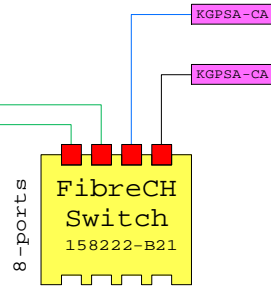

Optional External Fibre Channel Storage

MA8000

MA8000 42x 18GB = 760GB

135823-B21 Cache BB 128697-B21 ACS 8.5F
135823-B21 Cache BB 128697-B21 ACS 8.5F

AlphaServer ES40 Mini-Tower

234457-B21 O-Cbl 2m
234457-B21 O-Cbl 2m
234457-B21 O-Cbl 2m
234457-B21 O-Cbl 2m
160407-B21 2dn power
167365-B21 Rack kit
Host kit: OpenVMS
380555-001 Alp/OVMS

BOM for Instance: 0

| Part Number | Qty | Description |
|-------------|-----|--|
| 1 | 1 | ES40 Mini-Tower Enclosure |
| 1.1 | 1 | PowerCable 240V, C-Europe |
| 1.2 | 1 | ES40 68/833 Model 2 2GB OVMS 10PCI DWR |
| 1.2.1 | 1 | COMPAQ V55 CLR MON,NH,TC095 |
| 1.2.2 | 1 | 10/100 1xChannel Ethernet, Twisted |
| 1.2.3 | 1 | Single channel LVD adapter |
| 1.2.4 | 1 | ES40 Disk Drive Cage, 6-Bay |
| 1.2.4.1 | 3 | 18.2GB Uscsi3 10k Universal disk 1" |
| 1.2.5 | 1 | PowerCable 240V, C-Europe |
| 1.2.6 | 1 | 1.8 Video Extension Cable **** |
| 1.2.7 | 1 | Elsa Gloria Synergy 8M Video Graphics |
| 1.3 | 1 | VMS STYLE KEYBOARD, Fin/Swed |

BOM for Instance: 1

| Part Number | Qty | Description |
|-------------|-----|-------------------------------------|
| 1 | 1 | ES40 Disk Drive Cage, 6-Bay |
| 1.1 | 3 | 18.2GB Uscsi3 10k Universal disk 1" |
| 2 | 3 | ES40 6/833MHz OVMS SMP 8mb cache |
| 3 | 1 | 10/100 1xChannel Ethernet, Twisted |
| 4 | 1 | Single channel LVD adapter |
| 5 | 2 | ES40 Power Syplly, 2nd or 3rd |
| 6 | 2 | PowerCable 240V, C-Europe |
| 7 | 7 | ES40 2GB Memory Option |