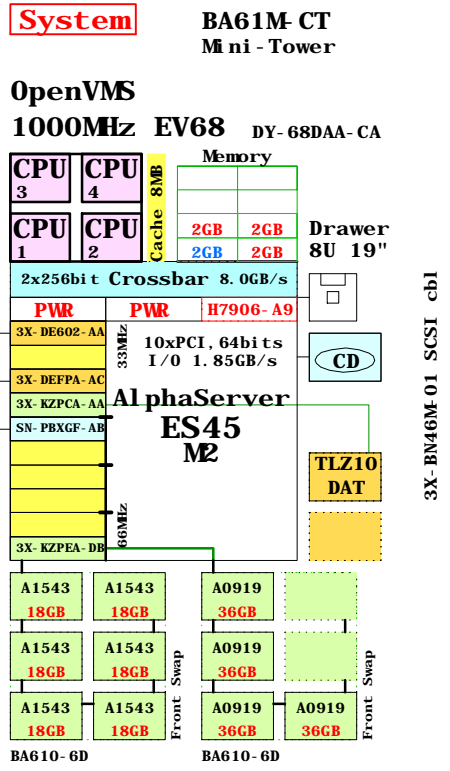

## ES45 Model 2 Mini Tower System

Ethernet

FDDI

BN19C- 2E  
LK461- AF  
BN39C- 02, Vi deo

Monit  
15" C

BN19C- 2E  
BN19C- 2E  
BN19C- 2E

AlphaServer ES45  
Mini - Tower

### Bill of material of this Tower system

|         | Part Number | Qty | Description                             |
|---------|-------------|-----|---|
| 1       | BA61M CT    | 1   | ES45 Mini-Tower Enclosure               |
| 1.1     | 3X-BN46M-01 | 1   | SCSI cable for Tape                     |
| 1.2     | BN19C-2E    | 3   | PowerCable 240V, C-Europe               |
| 1.3     | DY-68DAA-CA | 1   | ES45 68/1000 Model 2 2GB OVMS 10PCI DWR |
| 1.3.1   | 3X-DE602-AA | 1   | 10/100 2xChannel Ethernet, Twisted      |
| 1.3.2   | 3X-DEFPA-AC | 1   | PCI to FDDI SAS MMF with SC, Universal  |
| 1.3.3   | 3X-KZPCA-AA | 1   | Single channel LVD adapter              |
| 1.3.4   | 3X-KZPEA-DB | 1   | PCI 2-chan SCSI Ultra3 LVD              |
| 1.3.5   | BA610-6D    | 1   | ES40 Disk Drive Cage, 6-Bay             |
| 1.3.5.1 | 3R-A1543-AA | 6   | 18.2GB Uscsi3 15k Universal disk 1"     |
| 1.3.6   | BA610-6D    | 1   | ES40 Disk Drive Cage, 6-Bay             |
| 1.3.6.1 | 3R-A0919-AA | 4   | 36.4GB Uscsi3 10k Universal disk 1"     |
| 1.3.7   | H7906-A9    | 1   | ES40 Power Syply, 2nd or 3rd            |
| 1.3.8   | KN610-DC    | 3   | ES45 68/1000MHz OVMS SMP 8mb cache      |
| 1.3.9   | MS620-CA    | 3   | ES45 2GB Memory Option                  |
| 1.3.10  | SN-PBXGF-AB | 1   | 3DLabs Oxygen VXI 32MB PCI 2D graphics  |
| 1.3.11  | TLZ10-LB    | 1   | 12/24GB 4mm DAT 5.25" HH                |
| 2       | 3R-A2832-AA | 1   | COMPAQ Monitor S510 15" NH, EU          |
| 2.1     | BN39C-02    | 1   | 1.8 Video Extension Cable ****          |
| 3       | BN19C-2E    | 1   | PowerCable 240V, C-Europe               |
| 4       | LK461-AF    | 1   | VMS STYLE KEYBOARD, Fin/Swed            |