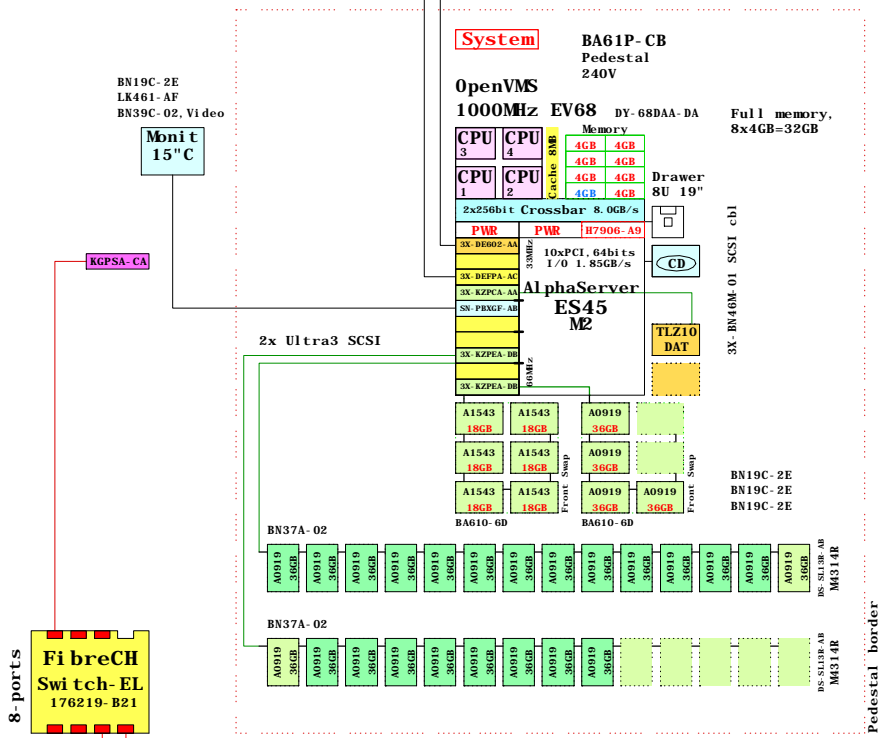

ES45 Model 2 Pedestal System

Ethernet
FDDI

AlphaServer ES45 Pedestal

Bill of material for the base Pedestal

Part Number	Qty	Description
1	1	BA61P-CB ES45 Pedestal Enclosure 240V Europe
1.1	1	3X-BN46M-01 SCSI cable for Tape
1.2	3	BN19C-2E PowerCable 240V, C-Europe
1.3	2	BN37A-02 Ultra Cbl VHDCI - VHDCI
1.4	1	DS-SL13R-AB Modula M4314R single buss, 14x 1.0" Int
1.4.1	9	3R-A0919-AA 36.4GB Uscsi3 10k Universal disk 1"
1.5	1	DS-SL13R-AB Modula M4314R single buss, 14x 1.0" Int
1.5.1	14	3R-A0919-AA 36.4GB Uscsi3 10k Universal disk 1"
1.6	1	DY-68DAA-DA ES45 68/1000 Model 2 4GB OVMS 10PCI DWR
1.6.1	1	3X-DE602-AA 10/100 2xChannel Ethernet, Twisted
1.6.2	1	3X-DEFFA-AC PCI to FDDI SAS MMF with SC, Universal
1.6.3	1	3X-KZPCA-AA Single channel LVD adapter
1.6.4	2	3X-KZPEA-DB PCI 2-chan SCSI Ultra3 LVD
1.6.5	1	BA610-6D ES40 Disk Drive Cage, 6-Bay
1.6.5.1	6	3R-A1543-AA 18.2GB Uscsi3 15k Universal disk 1"
1.6.6	1	BA610-6D ES40 Disk Drive Cage, 6-Bay
1.6.6.1	4	3R-A0919-AA 36.4GB Uscsi3 10k Universal disk 1"
1.6.7	1	H7906-A9 ES40 Power Sypl, 2nd or 3rd
1.6.8	3	KN610-DC ES45 68/1000MHz OVMS SMP 8mb cache
1.6.9	7	MS620-DA ES45 4GB Memory Option
1.6.10	1	SN-PBXGF-AB 3DLabs Oxygen VXI 32MB PCI 2D graphics
1.6.11	1	TLZ10-LB 12/24GB 4mm DAT 5.25" HH
2	1	3R-A2832-AA COMPAQ Monitor S510 15" NH, EU
2.1	1	BN39C-02 1.8 Video Extension Cable ****
3	1	BN19C-2E PowerCable 240V, C-Europe
4	1	LK461-AF VMS STYLE KEYBOARD, Fin/Swed