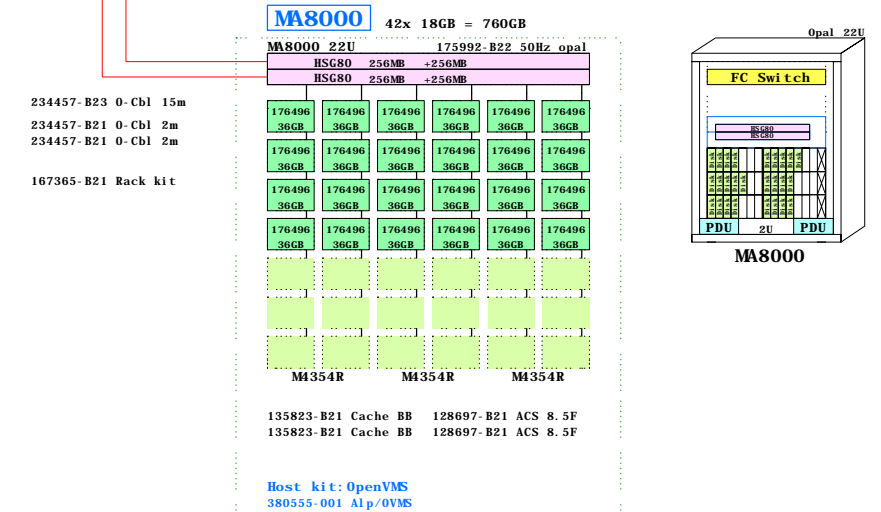

This template is included in the present GOLDEN EGGS Software kit.

www.Compaq.com/golden-eggs
SI ncc: Oct-2001

COMPAQ 15-Oct-2001 GTAVES452
Matti.Patari@compaq.com

ES45 OVMS AlphaServer ES45 OVMS Pedestal
GOLDEN EGGS Visuals, Helsinki