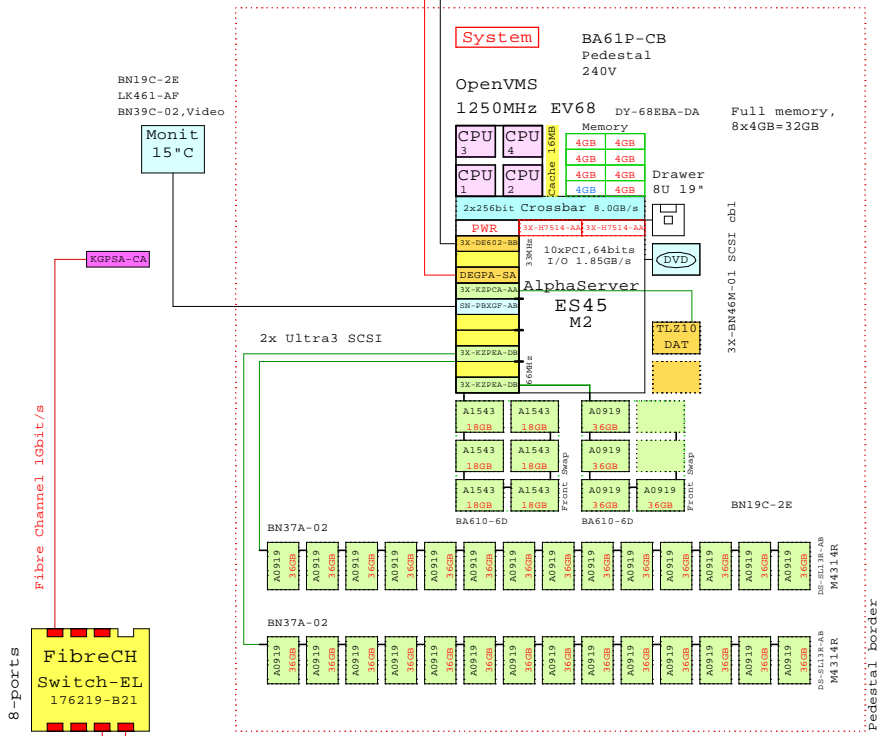

Ethernet
Gigabit Ethernet

ES45 Model 2 Pedestal System

Bill of material for the base Pedestal

Part Number	Qty	Description
1	1	BA61P-CB ES45 Pedestal Enclosure 240V Europe
1.1	1	3X-BN46M-01 SCSI cable for Tape
1.2	1	BN19C-2E PowerCable 240V, C-Europe
1.3	2	BN37A-02 Ultra Cbl VHDCI - VHDCI
1.4	1	DS-SL13R-AB Modula M4314R single buss,14x 1.0" Int
1.4.1	14	3R-A0919-AA 36.4GB Uscsi3 10k Universal disk 1"
1.5	1	DS-SL13R-AB Modula M4314R single buss,14x 1.0" Int
1.5.1	14	3R-A0919-AA 36.4GB Uscsi3 10k Universal disk 1"
1.6	1	DY-68EBA-DA ES45 68/1250 Model 2 4GB OVMS 10PCI DWR
1.6.1	1	3X-DE602-BB 10/100 2xChannel Fast Ethernet, UTP
1.6.2	2	3X-H7514-AA ES45 Power Sypl, 2nd or 3rd
1.6.3	1	3X-KZPCA-AA Single channel LVD adapter
1.6.4	2	3X-KZPEA-DB PCI 2-chan SCSI Ultra3 LVD
1.6.5	1	BA610-6D ES40 Disk Drive Cage, 6-Bay
1.6.5.1	6	3R-A1543-AA 18.2GB Uscsi3 15k Universal disk 1"
1.6.6	1	BA610-6D ES40 Disk Drive Cage, 6-Bay
1.6.6.1	4	3R-A0919-AA 36.4GB Uscsi3 10k Universal disk 1"
1.6.7	1	DEGPA-SA PCI to GigaBitEthernet SX Adap
1.6.8	3	KN610-EC ES45 68/1250MHz OVMS SMP 16mb cache
1.6.9	7	MS620-DB ES45 4GB Memory Option
1.6.10	1	SN-PBXGF-AB 3DLabs Oxygen VXI 32MB PCI 2D graphics
1.6.11	1	TLZ10-LB 12/24GB 4mm DAT 5.25" HH
2	1	3R-A2832-AA COMPAQ Monitor S510 15" NH, EU
2.1	1	BN39C-02 1.8 Video Extension Cable ****
3	1	BN19C-2E PowerCable 240V, C-Europe
4	1	LK461-AF VMS STYLE KEYBOARD, Fin/Swed