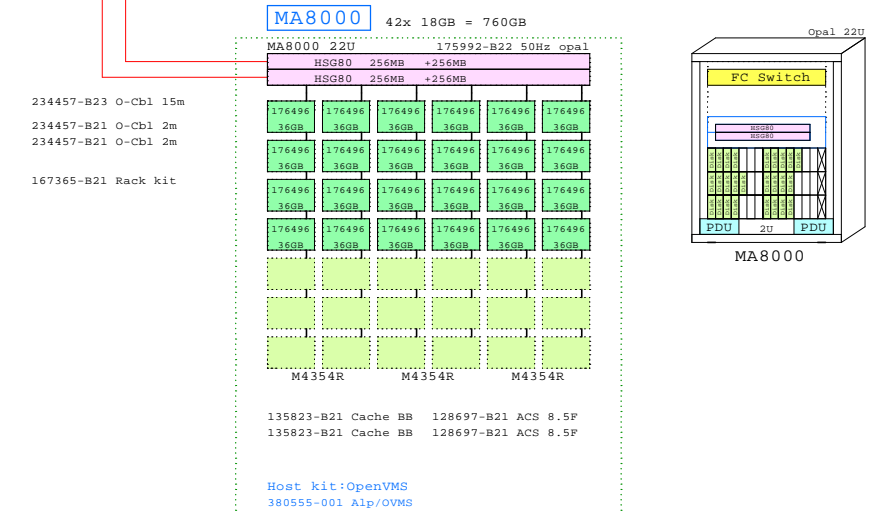

This template is included in the present GOLDEN EGGS Software kit.

ES45 OVMS

www.Compaq.com/golden-eggs
Since Aug-2002

COMPAQ 23-Aug-2002 GTAVES457
Matti.Patari@hp.com

AlphaServer ES45 1250 Pedestal
GOLDEN EGGS Visuals, Helsinki