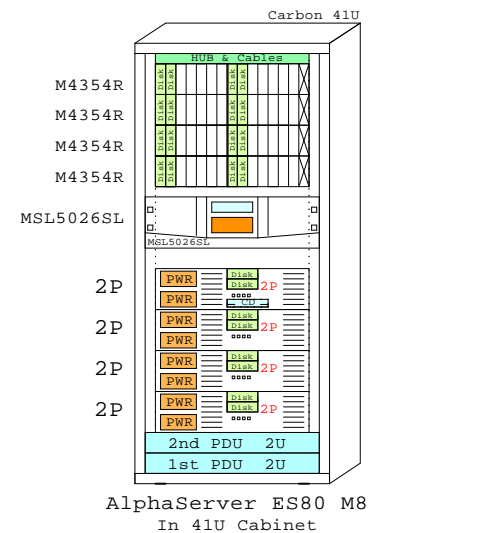

AlphaServer ES80 M8 OpenVMS System

Ethernet 10/100

GigaBit Ethernet

BOM for this system

Part Number	Qty	Description
3R-A3050-AA	56	72.8GB 10000r Ultra3 SCSI disk 1"
3R-A3389-AA	1	COMPAQ Monitor P720 17" NH, EU VGAcable
3R-A3841-AA	10	146GB 10000r U320 SCSI disk 1"
3X-BC56J-02	8	Ultra3 160 Cable VHDCI-VHDCI 06ft
3X-DE602-BB	4	10/100 2xChannel Fast Ethernet, UTP
3X-DEGXA-TA	4	Gigabit Ethernet single-p 66MHz 3.3V
3X-H9A45-ZD	1	41U 11000-Series CPU-Cabinet, no PDUs
3X-H7606-AB	2	PDU 380/415V
3X-KN73A-AC	4	ES47 Cab CPU-BB 2xEV7 1000MHz OpenVMS
3X-KZPCA-AA	2	Single channel LVD adapter
3X-KZPDC-BE	4	U160 2-Ch RAID 128MB PCI 66MHz 3.3v
3X-LK463-A2	1	U.S/English keyboard OpenVMS, USB
3X-MS7AB-CA	16	GS-ES 2GB Memory Option 4x512 RDRAM
3X-MS7AB-CC	16	GS-ES 512MB RAID Memory 1x512MB RDRAM
3X-PBQWS-WB	1	Compaq 3-button mouse, USB
302512-B22	1	MSL5026SL SDLT Lib, 2xDrv, Rack, Grap, LVD
BN38C-05	2	Ultra Cbl VHDCI - 68HD
DS-SLI3R-BB	4	Modula M4354R dual buss, 7+7, 1.0" Int
DY-80AAA-AA	1	AS ES80 Model 8 System OpenVMS 4x4U
SN-PBXGF-BC	1	3DLabs Oxygen VXI 32MB AGP 2D graphics
YS-ASCAA-AA	1	System Factory Integration

3X-H9A45-ZD 11000 CPU-Cabinet 41U noPDU
3X-H7606-AB PDU 380/415V
3X-H7606-AB PDU 380/415V
YS-ASCAA-AA Factory Integration

Generated with fresh GOLDEN EGGS Software, Rev:27-Dec-2002

AlphaServer ES80 M8
In 41U Cabinet