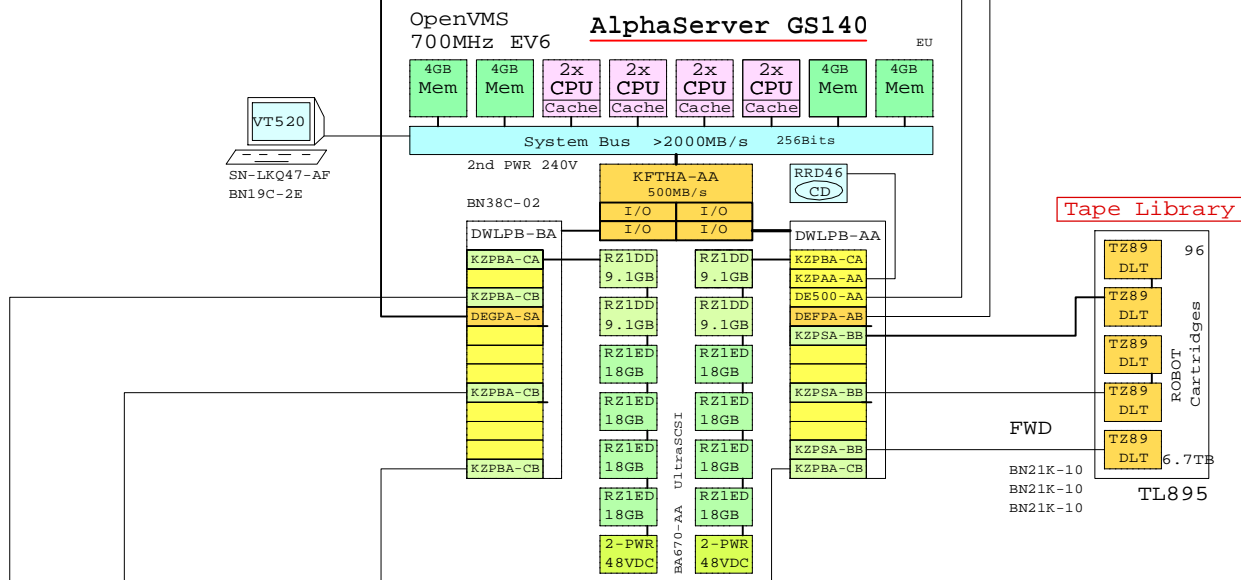

AlphaServer GS140 OpenVMS systems

Ethernet

FDDI

GigaBitEthernet

BOM for AlphaServer GS140

Part Number	Qty	Description
1	1	DY-394GG-AB 1 AS GS140 6/700 OVMS 4GB EU
1.1	3	3X-764Pl-AX 3 AS GS60/60E/140 6/700 SMP OVMS
1.2	1	BN38C-02 1 Ultra Cbl VHDCI - 68HD
1.3	1	DEFPA-AB 1 PCI to FDDI SAS
1.4	2	DS-BA35X-HJ 2 48VDC 180W Power Supply Blue
1.5	3	DS-RZ1DD-VW 3 9.1GB 10000r UltraSCSI disk
1.6	8	DS-RZ1ED-VW 8 18.2GB 10000r UltraSCSI disk
1.7	1	DWLPB-BA 1 2nd 12 Slot PCI for DWLPB-AA
1.7.1	1	DEGPA-SA 1 PCI to GigaBitEthernet SX Adap
1.7.2	1	KZPBA-CA 1 PCI to UltraSCSI Adapter UWSE
1.8	1	H7263-AB 1 48Volt Power Regulator Option
1.9	3	MS7CC-GA 3 4GB AlphaServer 8xxx Memory
2	1	VT520-A4 1 Text Terminal WH Intl No-hemi
3	1	SN-LKQ47-AF 1 102 KEY KYBD, NON-WIN, Finnish
4	1	BN19C-2E 1 PowerCable 240V, C-Europe

BOM for Tape Library

Part Number	Qty	Description
1	1	DS-TL895-BA 1 96 Slot Tape Lib W/5 TZ89 DR
2	3	KZPSA-BB 3 PCI-HOST FWD Bus Adapter
3	3	BN21K-10 3 68HD SCSI cable 10m

BOM for StorageWorks

Part Number	Qty	Description
1	1	400556-B21 1 ESA1200 SC 50HZ 2x24 4xCnt blue
1.1	1	103541-021 1 Power Cord 13-20A C.Europe
1.2	2	380564-B21 2 Power Distribution Unit RA8k/7k
1.3	6	380565-B21 6 Power Suply 180W Hot Plug SBB
1.4	1	380583-B21 1 ESA12000 Cabinet PDU 50Hz
1.5	4	400566-001 4 HSZ80 Controller Software ACS V8.3
1.6	1	BN21K-10 1 68HD SCSI cable 10m
1.7	24	DS-RZ1ED-VW 24 18.2GB 10000r UltraSCSI disk
1.8	24	DS-RZ1FB-VW 24 36GB 7200 UltraSCSI Disk
2	1	400556-B21 1 ESA1200 SC 50HZ 2x24 4xCnt blue
2.1	1	103541-021 1 Power Cord 13-20A C.Europe
2.2	2	380564-B21 2 Power Distribution Unit RA8k/7k
2.3	6	380565-B21 6 Power Suply 180W Hot Plug SBB
2.4	1	380583-B21 1 ESA12000 Cabinet PDU 50Hz
2.5	4	400566-001 4 HSZ80 Controller Software ACS V8.3
2.6	1	BN21K-10 1 68HD SCSI cable 10m
2.7	24	DS-RZ1ED-VW 24 18.2GB 10000r UltraSCSI disk
2.8	24	DS-RZ1FB-VW 24 36GB 7200 UltraSCSI Disk
3	4	400571-001 4 Ultra opt OS Software OpenVMS
4	4	KZPBA-CB 4 PCI to UltraSCSI Adapter UWdif