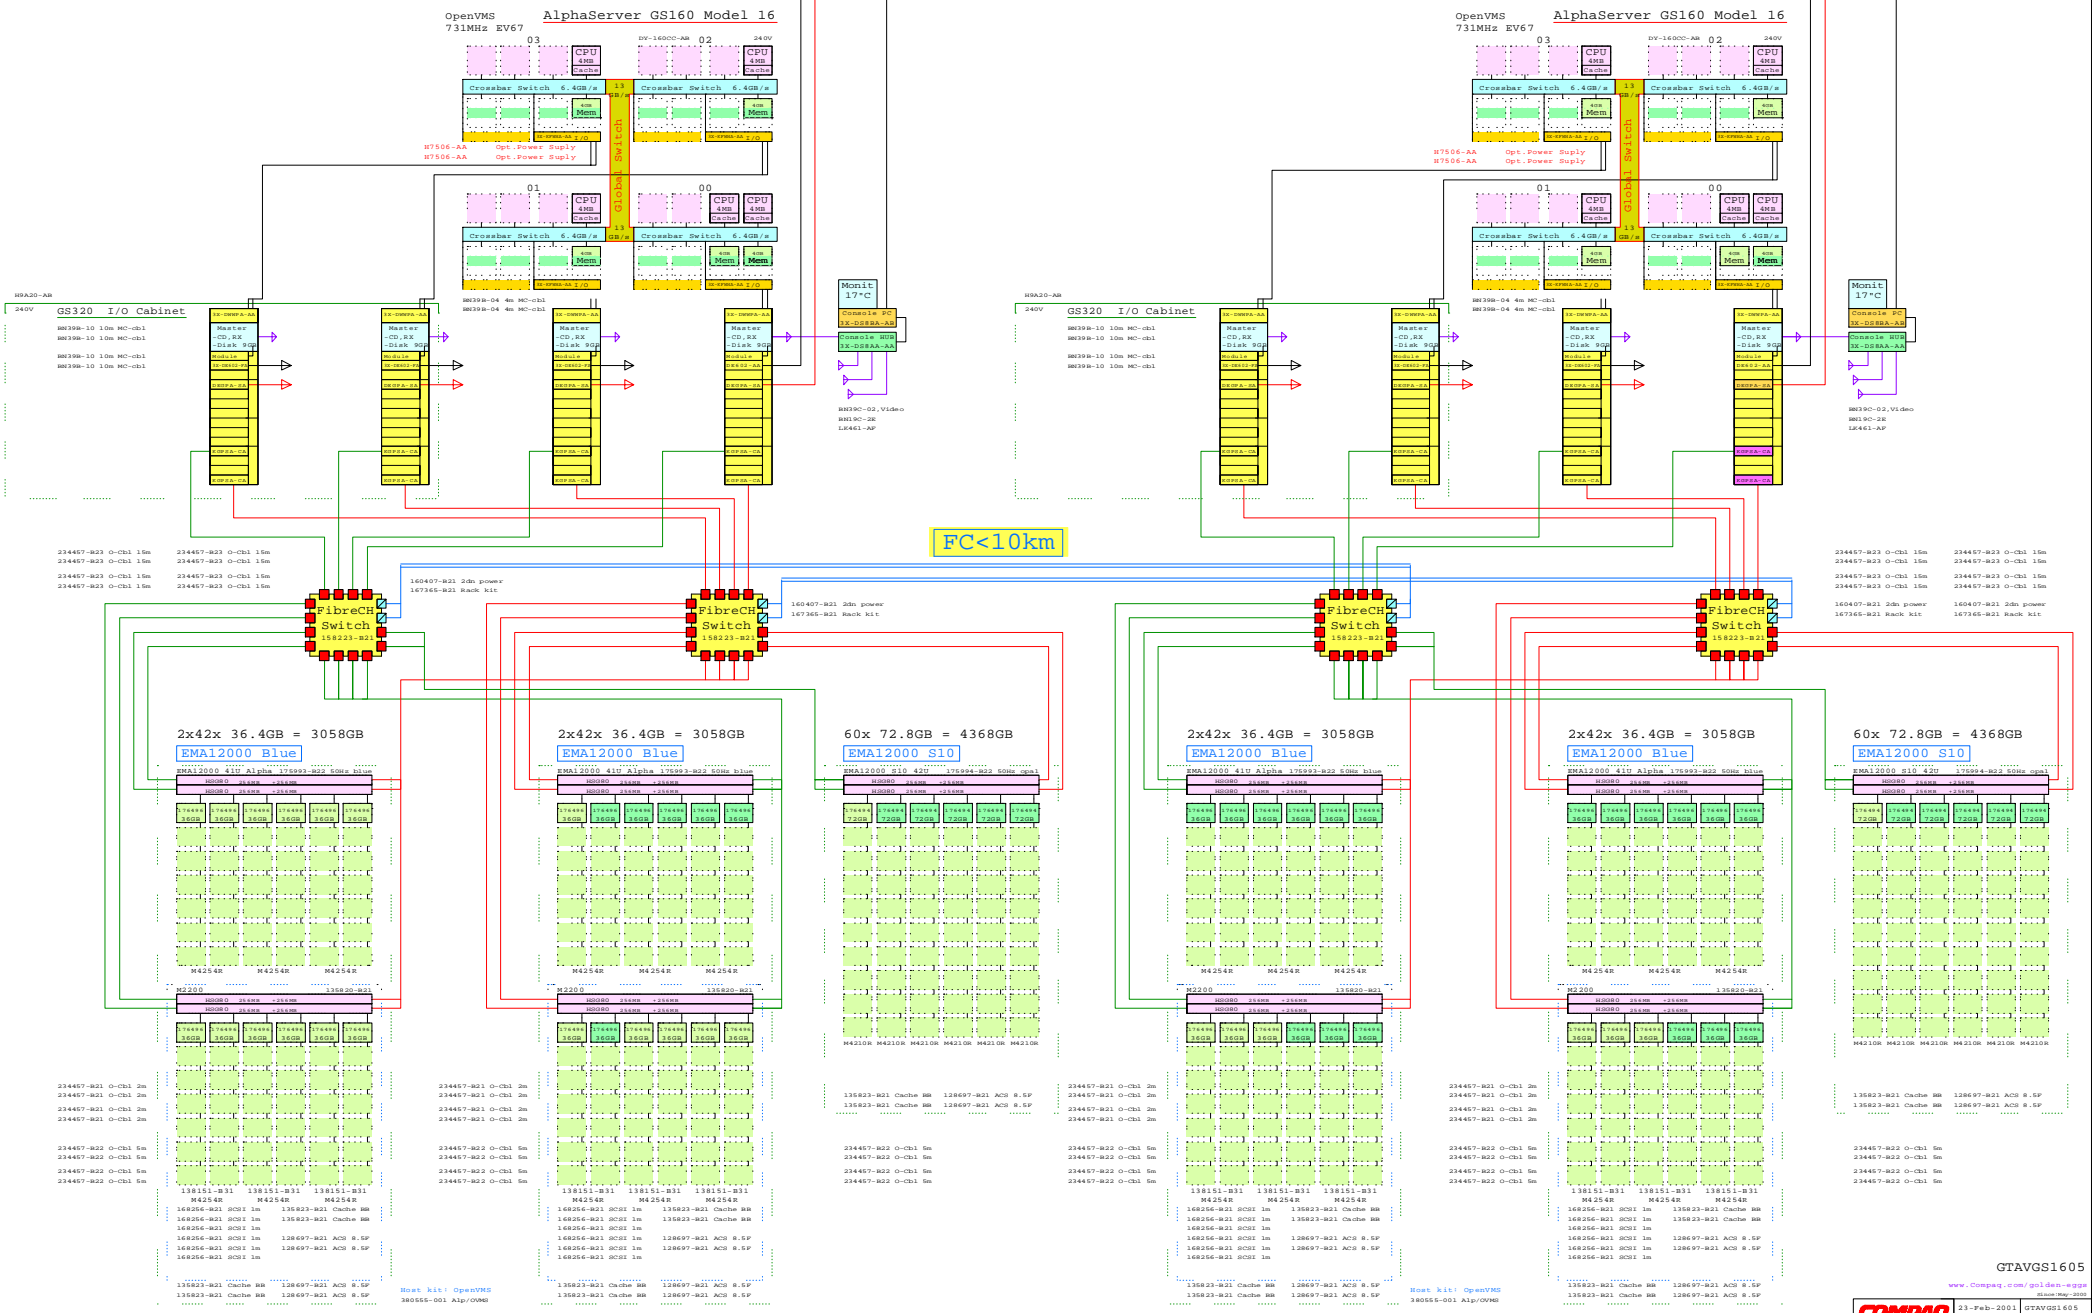

Ethernet
GigaBitEthernet

AlphaServer GS160 OpenVMS system, 16xCPU, 128GB

Ethernet
GigaBitEthernet

AlphaServer GS160 OpenVMS system, 16xCPU, 128GB

FC<10km

GTAVGS1605

COMPAQ
23-Feb-2001 STAVGS1605
Matt.L.Pata@compaq.com

Remote FC GS160 OpenVMS Clust.
GOLDEN EGGS Visuals, Helsinki

GS160 ovms