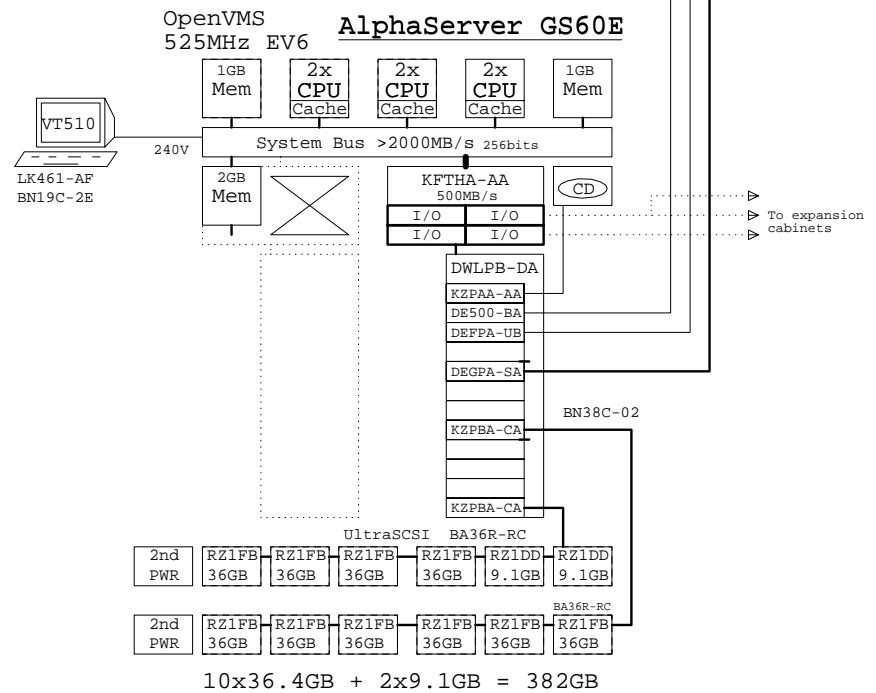

AlphaServer GS60E OpenVMS Galaxy

AlphaServer GS60E OpenVMS system

Ethernet

FDDI

GigaBitEthernet

BOM for a one cabinet entry Galaxy

Part Number	Qty	Description
3X-KFE72-LA	1	GS60E Graphic Console Subsystem
762P2-AX	2	ASRV GS60/140 SMP Module UNIX
BA36R-RC	1	RH ULTRASCSI SHELF CAB SINGLE
BN19C-2E	2	PowerCable 240V, C-Europe
BN38C-02	1	Ultra Cbl VHDCI - 68HD
CK-BA35X-HH	2	180W Stor.Shelf PWR for AS4x00
DE500-BA	1	PCI/FAST Ethernet, CAT 5 UTP
DEFPA-UB	2	PCI to FDDI SAS,TP-PMD
DEGPA-SA	2	PCI to GigaBitEthernet SX Adap
DS-RZ1DD-VW	3	9.1GB 10000r UltraSCSI disk
DS-RZ1FB-VW	8	36GB 7200 UltraSCSI Disk
DWLPB-DA	1	PCI PIU for GS60E Sys and Exp.Cab
DY-483GG-AB	1	AlphaServer GS60E OVMS 4GB Sys 240V
KFTHA-AA	1	Sys I/O Module w/4 I/O Chanls
KZPBA-CA	1	PCI to UltraSCSI Adapter UWSE
LK461-AF	2	VMS STYLE KEYBOARD, Fin/Swed
MS7CC-GA	1	4GB AlphaServer 8xxx Memory
VT510-A4	2	Text Terminal WH Intl No-hemi

BOM for a one cabinet entry system

Part Number	Qty	Description
762P1-AX	2	ASRV GS60/140 SMP Module OVMS
BA36R-RC	1	RH ULTRASCSI SHELF CAB SINGLE
BN19C-2E	1	PowerCable 240V, C-Europe
BN38C-02	1	Ultra Cbl VHDCI - 68HD
CK-BA35X-HH	2	180W Stor.Shelf PWR for AS4x00
DEFPA-UB	1	PCI to FDDI SAS,TP-PMD
DEGPA-SA	1	PCI to GigaBitEthernet SX Adap
DS-RZ1DD-VW	1	9.1GB 10000r UltraSCSI disk
DS-RZ1FB-VW	10	36GB 7200 UltraSCSI Disk
DY-483GE-AB	1	AlphaServer GS60E OVMS 1GB Sys 240V
KZPBA-CA	1	PCI to UltraSCSI Adapter UWSE
LK461-AF	1	VMS STYLE KEYBOARD, Fin/Swed
MS7CC-EA	1	1GB AlphaServer 8xxx Memory
MS7CC-FA	1	2GB AlphaServer 8xxx Memory
VT510-A4	1	Text Terminal WH Intl No-hemi