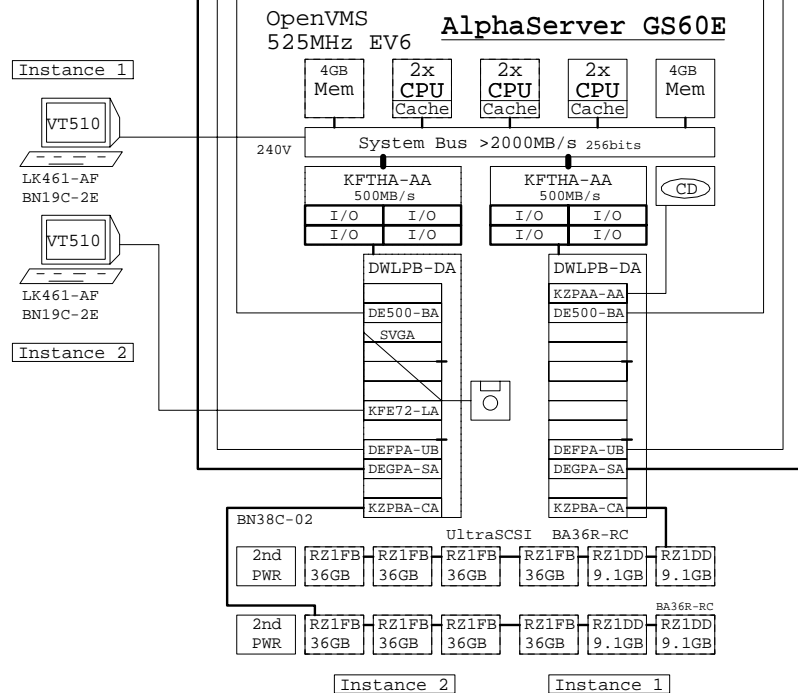

AlphaServer GS60E OpenVMS Galaxy

AlphaServer GS60E OpenVMS system

Ethernet

FDDI

GigaBitEthernet

BOM for a one cabinet entry Galaxy

Part Number	Qty	Description
3X-KFE72-LA	1	GS60E Graphic Console Subsystem
762P2-AX	2	ASRV GS60/140 SMP Module UNIX
BA36R-RC	1	RH ULTRASCSI SHELF CAB SINGLE
BN19C-2E	2	PowerCable 240V, C-Europe
BN38C-02	1	Ultra Cbl VHDCI - 68HD
CK-BA35X-HH	2	180W Stor.Shelf PWR for AS4x00
DE500-BA	1	PCI/FAST Ethernet, CAT 5 UTP
DEFPA-UB	2	PCI to FDDI SAS,TP-PMD
DEGPA-SA	2	PCI to GigaBitEthernet SX Adap
DS-RZ1DD-VW	3	9.1GB 10000r UltraSCSI disk
DS-RZ1FB-VW	8	36GB 7200 UltraSCSI Disk
DWLPB-DA	1	PCI PIU for GS60E Sys and Exp.Cab
DY-483GG-AB	1	AlphaServer GS60E OVMS 4GB Sys 240V
KFTHA-AA	1	Sys I/O Module w/4 I/O Chanls
KZPBA-CA	1	PCI to UltraSCSI Adapter UWSE
LK461-AF	2	VMS STYLE KEYBOARD, Fin/Swed
MS7CC-GA	1	4GB AlphaServer 8xxx Memory
VT510-A4	2	Text Terminal WH Intl No-hemi

BOM for a one cabinet entry system

Part Number	Qty	Description
762P1-AX	2	ASRV GS60/140 SMP Module OVMS
BA36R-RC	1	RH ULTRASCSI SHELF CAB SINGLE
BN19C-2E	1	PowerCable 240V, C-Europe
BN38C-02	1	Ultra Cbl VHDCI - 68HD
CK-BA35X-HH	2	180W Stor.Shelf PWR for AS4x00
DEFPA-UB	1	PCI to FDDI SAS,TP-PMD
DEGPA-SA	1	PCI to GigaBitEthernet SX Adap
DS-RZ1DD-VW	1	9.1GB 10000r UltraSCSI disk
DS-RZ1FB-VW	10	36GB 7200 UltraSCSI Disk
DY-483GE-AB	1	AlphaServer GS60E OVMS 1GB Sys 240V
KZPBA-CA	1	PCI to UltraSCSI Adapter UWSE
LK461-AF	1	VMS STYLE KEYBOARD, Fin/Swed
MS7CC-EA	1	1GB AlphaServer 8xxx Memory
MS7CC-FA	1	2GB AlphaServer 8xxx Memory
VT510-A4	1	Text Terminal WH Intl No-hemi