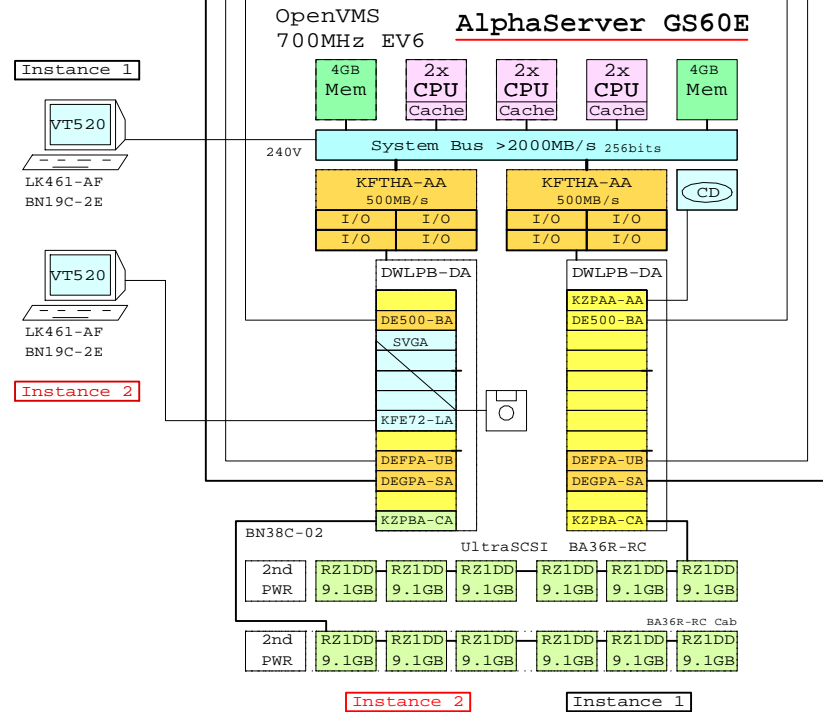

AlphaServer GS60E OpenVMS Galaxy

AlphaServer GS60E OpenVMS system

Ethernet
FDDI
GigaBitEthernet

BOM for a one cabinet entry Galaxy

	Part Number	Qty	Description
1	DY-484GG-AB	1	AS GS60E 6/700 OVMS 4GB Sys 240V
1.1	3X-764P1-AX	2	AS GS60/60E/140 6/700 SMP OVMS
1.2	BA36R-RC	1	RH ULTRASCSCI SHELF CAB SINGLE
1.2.1	CK-BA35X-HH	1	180W Stor.Shelf PWR for AS4x00
1.2.2	DS-RZ1DD-VW	6	9.1GB 10000r UltraSCSCI disk
1.3	BN38C-02	1	Ultra Cbl VHDCI - 68HD
1.4	CK-BA35X-HH	1	180W Stor.Shelf PWR for AS4x00
1.5	DEFPA-UB	1	PCI to FDDI SAS,TP-PMD
1.6	DEGPA-SA	1	PCI to GigaBitEthernet SX Adap
1.7	DS-RZ1DD-VW	5	9.1GB 10000r UltraSCSCI disk
1.8	DWLPPB-DA	1	PCI PIU for GS60E Sys and Exp.Cab
1.8.1	3X-KFE72-LA	1	GS60E Graphic Console Subsystem
1.8.2	DE500-BA	1	PCI/FAST Ethernet, CAT 5 UTP
1.8.3	DEFPA-UB	1	PCI to FDDI SAS,TP-PMD
1.8.4	DEGPA-SA	1	PCI to GigaBitEthernet SX Adap
1.8.5	KZPBA-CA	1	PCI to UltraSCSCI Adapter UWSE
1.9	KFTHA-AA	1	Sys I/O Module w/4 I/O Chanls
1.10	MS7CC-GA	1	4GB AlphaServer 8xxx Memory
2	VT520-A4	2	Text Terminal WH Intl No-hemi
3	BN19C-2E	2	PowerCable 240V, C-Europe
4	LK461-AF	2	VMS STYLE KEYBOARD, Fin/Swed

BOM for a one cabinet entry system

	Part Number	Qty	Description
1	DY-484GE-AB	1	AS GS60E 6/700 OVMS 1GB Sys 240V
1.1	3X-764P1-AX	2	AS GS60/60E/140 6/700 SMP OVMS
1.2	BA36R-RC	1	RH ULTRASCSCI SHELF CAB SINGLE
1.2.1	BN38C-02	1	Ultra Cbl VHDCI - 68HD
1.2.2	CK-BA35X-HH	1	180W Stor.Shelf PWR for AS4x00
1.2.3	DS-RZ1FB-VW	6	36GB 7200 UltraSCSCI Disk
1.3	CK-BA35X-HH	1	180W Stor.Shelf PWR for AS4x00
1.4	DEFPA-UB	1	PCI to FDDI SAS,TP-PMD
1.5	DEGPA-SA	1	PCI to GigaBitEthernet SX Adap
1.6	DS-RZ1DD-VW	5	9.1GB 10000r UltraSCSCI disk
1.7	KZPBA-CA	1	PCI to UltraSCSCI Adapter UWSE
1.8	MS7CC-EA	1	1GB AlphaServer 8xxx Memory
1.9	MS7CC-FA	1	2GB AlphaServer 8xxx Memory
2	VT520-A4	1	Text Terminal WH Intl No-hemi
3	BN19C-2E	1	PowerCable 240V, C-Europe
4	LK461-AF	1	VMS STYLE KEYBOARD, Fin/Swed