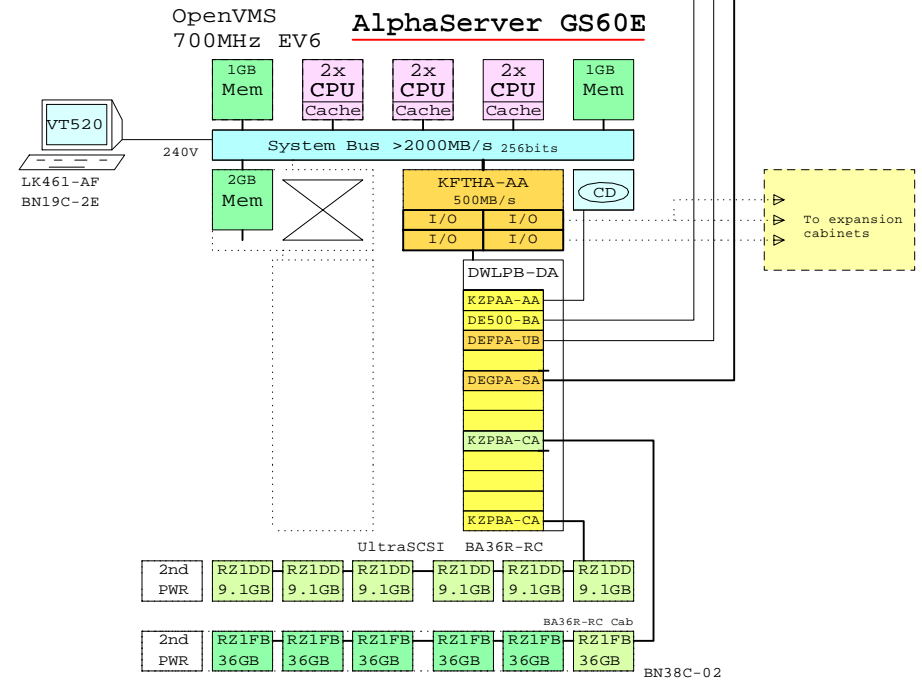

AlphaServer GS60E OpenVMS Galaxy

AlphaServer GS60E OpenVMS system

Ethernet
FDDI
GigaBitEthernet

BOM for a one cabinet entry Galaxy

	Part Number	Qty	Description
1	DY-484GG-AB	1	AS GS60E 6/700 OVMS 4GB Sys 240V
1.1	3X-764P1-AX	2	AS GS60/60E/140 6/700 SMP OVMS
1.2	BA36R-RC	1	RH ULTRASCSCI SHELF CAB SINGLE
1.2.1	CK-BA35X-HH	1	180W Stor.Shelf PWR for AS4x00
1.2.2	DS-RZ1DD-VW	6	9.1GB 10000r UltraSCSCI disk
1.3	BN38C-02	1	Ultra Cbl VHDCI - 68HD
1.4	CK-BA35X-HH	1	180W Stor.Shelf PWR for AS4x00
1.5	DEFPA-UB	1	PCI to FDDI SAS,TP-PMD
1.6	DEGPA-SA	1	PCI to GigaBitEthernet SX Adap
1.7	DS-RZ1DD-VW	5	9.1GB 10000r UltraSCSCI disk
1.8	DWLPPB-DA	1	PCI PIU for GS60E Sys and Exp.Cab
1.8.1	3X-KFE72-LA	1	GS60E Graphic Console Subsystem
1.8.2	DE500-BA	1	PCI/FAST Ethernet, CAT 5 UTP
1.8.3	DEFPA-UB	1	PCI to FDDI SAS,TP-PMD
1.8.4	DEGPA-SA	1	PCI to GigaBitEthernet SX Adap
1.8.5	KZPBA-CA	1	PCI to UltraSCSCI Adapter UWSE
1.9	KFTHA-AA	1	Sys I/O Module w/4 I/O Chanls
1.10	MS7CC-GA	1	4GB AlphaServer 8xxx Memory
2	VT520-A4	2	Text Terminal WH Intl No-hemi
3	BN19C-2E	2	PowerCable 240V, C-Europe
4	LK461-AF	2	VMS STYLE KEYBOARD, Fin/Swed

BOM for a one cabinet entry system

	Part Number	Qty	Description
1	DY-484GE-AB	1	AS GS60E 6/700 OVMS 1GB Sys 240V
1.1	3X-764P1-AX	2	AS GS60/60E/140 6/700 SMP OVMS
1.2	BA36R-RC	1	RH ULTRASCSCI SHELF CAB SINGLE
1.2.1	BN38C-02	1	Ultra Cbl VHDCI - 68HD
1.2.2	CK-BA35X-HH	1	180W Stor.Shelf PWR for AS4x00
1.2.3	DS-RZ1FB-VW	6	36GB 7200 UltraSCSCI Disk
1.3	CK-BA35X-HH	1	180W Stor.Shelf PWR for AS4x00
1.4	DEFPA-UB	1	PCI to FDDI SAS,TP-PMD
1.5	DEGPA-SA	1	PCI to GigaBitEthernet SX Adap
1.6	DS-RZ1DD-VW	5	9.1GB 10000r UltraSCSCI disk
1.7	KZPBA-CA	1	PCI to UltraSCSCI Adapter UWSE
1.8	MS7CC-EA	1	1GB AlphaServer 8xxx Memory
1.9	MS7CC-FA	1	2GB AlphaServer 8xxx Memory
2	VT520-A4	1	Text Terminal WH Intl No-hemi
3	BN19C-2E	1	PowerCable 240V, C-Europe
4	LK461-AF	1	VMS STYLE KEYBOARD, Fin/Swed