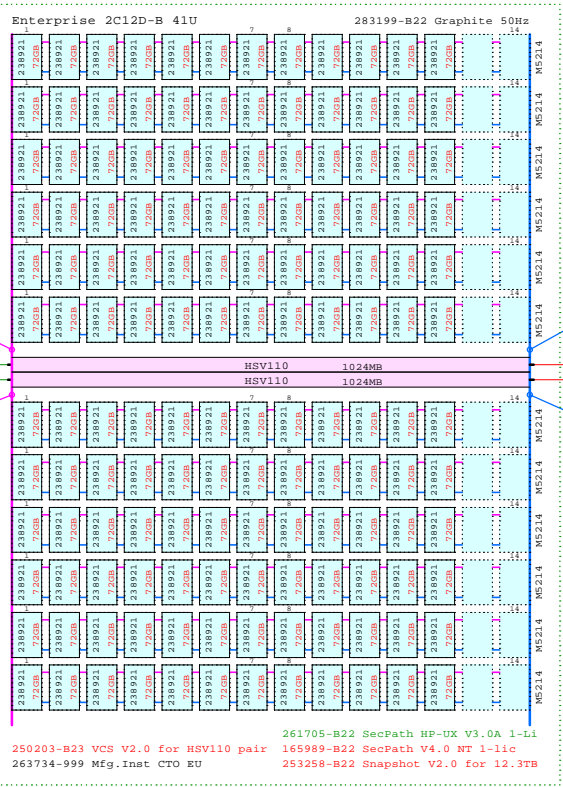

Enterprise Virtual Array 2C12D-B

Ethernet

221691-B22 LC-SC 5m
221691-B22 LC-SC 5m
Cables LC-SC
2Gb-1Gb

Enterprise 2C12D-B 168x 72.8GB = 12.2TB

Bom of Enterprise 2C12D-B, FC-infra and Hosts

Part Number	Qty	Description
1	1	Enterprise 2C12D-B FC 50HZ 41U Graphite
1.1	1	Secure Path V4.0 for WNT/W2k 1-license
1.2	144	72GB 10k dual-port FC 2GB/s disk 1"
1.3	1	SAN VCS SW DUAL HSV110 V2.0 PKG License
1.4	1	SNP VCS V2.0 for up 12.3TB, Snapshot
1.5	1	Secure Path V3.0A for HP-UX 1-license
1.6	1	Enterprise CTO Factory inst. opt. EU
2	1	SAN Switch 2/16 Ports 16, 2Gb/s d.power
2.1	6	Opt.Short Wave Tranceiver 2Gb/s SFP-SW
3	1	SAN Switch 2/16 Ports 16, 2Gb/s d.power
3.1	6	Opt.Short Wave Tranceiver 2Gb/s SFP-SW
4	1	SANworks Mgt. Appliance II and license
5	1	SAN Enterp. SOL V2.0 Tru64 UNIX Alpha ho
6	1	SAN Enterp. SOL V2.0 OpenVMS Alpha host
7	1	SAN Enterp. SOL V2.0 for NT4.0/W2k host
8	1	SAN Enterp. SOL V2.0 HP-UX Kit
9	6	FC ShortWave 15m cable LC-LC 2Gb-2Gb
10	4	FC ShortWave 5m cable LC-LC 2Gb-2Gb
11	2	FC ShortWave 5m cable LC-SC 1Gb-2Gb
12	2	HBA 2Gb/s PCI FCA2101 for WNT/W2k
13	2	HBA 2Gb/s KGPSA-DA,OVMS,UNIX 64bit/66MHz
14	2	HBA 2Gb/s HP A6795A for HP-UX

250203-B23 VCS V2.0 for HSV110 pair
263734-999 Mfg.Inst CTO EU

261705-B22 SecPath HP-UX V3.0A 1-Li
165989-B22 SecPath V4.0 NT 1-lic
253258-B22 Snapshot V2.0 for: 12.3TB

Graphite

www.Compaq.com/golden-eggs
Since: Sep 2002