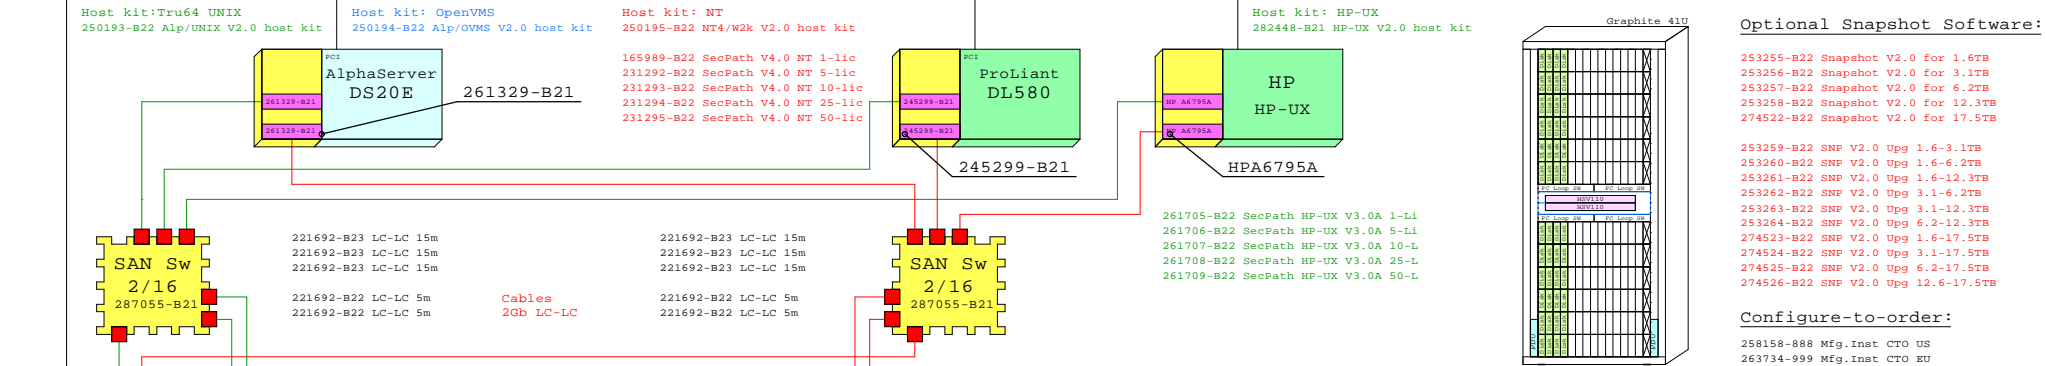

Enterprise Virtual Array 2C12D-B

Ethernet

221691-B22 LC-SC 5m
221691-B22 LC-SC 5m
Cables LC-SC
2Gb-1Gb

Enterprise 2C12D-B 168x 72.8GB = 12.2TB

Bom of Enterprise 2C12D-B, FC-infra and Hosts

Part Number	Qty	Description
1	1	Enterprise 2C12D-B FC 50HZ 41U Graphite
1.1	1	Secure Path V4.0 for WNT/W2k 1-license
1.2	144	72GB 10k dual-port FC 2GB/s disk 1"
1.3	1	SAN VCS SW DUAL HSV110 V2.0 PKG License
1.4	1	SNP VCS V2.0 for up 12.3TB, Snapshot
1.5	1	Secure Path V3.0A for HP-UX 1-license
1.6	1	Enterprise CTO Factory inst. opt. EU
2	1	SAN Switch 2/16 Ports 16, 2Gb/s d.power
2.1	6	Opt.Short Wave Tranceiver 2Gb/s SFP-SW
3	1	SAN Switch 2/16 Ports 16, 2Gb/s d.power
3.1	6	Opt.Short Wave Tranceiver 2Gb/s SFP-SW
4	1	SANworks Mgt. Appliance II and license
5	1	SAN Enterp. SOL V2.0 Tru64 UNIX Alpha ho
6	1	SAN Enterp. SOL V2.0 OpenVMS Alpha host
7	1	SAN Enterp. SOL V2.0 for NT4.0/W2k host
8	1	SAN Enterp. SOL V2.0 HP-UX Kit
9	6	FC ShortWave 15m cable LC-LC 2Gb-2Gb
10	4	FC ShortWave 5m cable LC-LC 2Gb-2Gb
11	2	FC ShortWave 5m cable LC-SC 1Gb-2Gb
12	2	HBA 2Gb/s PCI FCA2101 for WNT/W2k
13	2	HBA 2Gb/s KGPSA-DA,OVMS,UNIX 64bit/66MHz
14	2	HBA 2Gb/s HP A6795A for HP-UX

250203-B23 VCS V2.0 for HSV110 pair
263734-999 Mfg.Inst CTO EU

261705-B22 SecPath HP-UX V3.0A 1-Li
165989-B22 SecPath V4.0 NT 1-lic
253258-B22 Snapshot V2.0 for: 12.3TB

Graphite

www.Compaq.com/golden-eggs
Since: Sep 2002