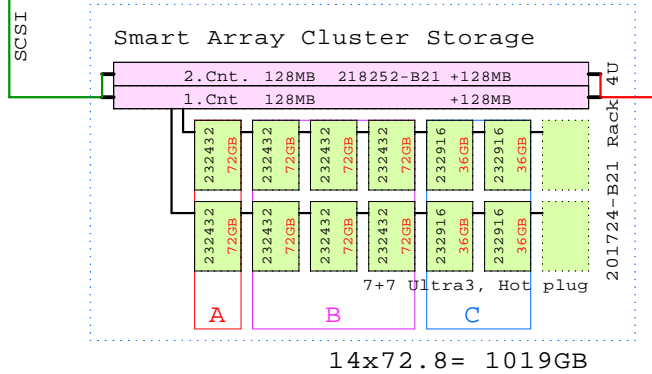

**Compaq ProLiant DL380 G2 2P**

**Smart Array Cluster Storage**

**BOM of this Smart Array Cluster**

Part Number	Qty	Description
1	201724-B21	1 Smart Array Cluster 128MB Rack 4U
1.1	153506-B21	1 128MB Battery Backed Cache Upgrade
1.2	218252-B21	1 Smart Array Cluster Cntrl 2nd 128MB
1.2.1	153506-B21	1 128MB Battery Backed Cache Upgrade
1.3	232432-B22	8 72.8GB 10000r Ultra3 SCSI disk 1"
1.4	232916-B22	4 36GB 15000r Ultra3 SCSI disk 1"
2	253864-421	1 ProLiant DL380 G2 1400MHz 256MB rack 2U
2.1	157866-021	1 CPQ Remote Insight manager kit
2.2	201099-B21	1 Pentium III P1400-512kb processor kit
2.3	201692-B21	1 256MB 133MHz ECC SDRAM (2x128MB)
2.4	201693-B21	1 512MB 133MHz ECC SDRAM (2x256MB)
2.5	215487-B21	1 50/100GB Hot plug AIT tape drive
2.6	225011-021	1 DL380R02 second power supply
2.7	225012-B21	1 Hot plug blower option kit, 3x fans
2.8	232916-B22	2 36GB 15000r Ultra3 SCSI disk 1"
3	253864-421	1 ProLiant DL380 G2 1400MHz 256MB rack 2U
3.1	157866-021	1 CPQ Remote Insight manager kit
3.2	201099-B21	1 Pentium III P1400-512kb processor kit
3.3	201692-B21	1 256MB 133MHz ECC SDRAM (2x128MB)
3.4	201693-B21	1 512MB 133MHz ECC SDRAM (2x256MB)
3.5	215487-B21	1 50/100GB Hot plug AIT tape drive
3.6	225011-021	1 DL380R02 second power supply
3.7	225012-B21	1 Hot plug blower option kit, 3x fans
3.8	232916-B22	2 36GB 15000r Ultra3 SCSI disk 1"