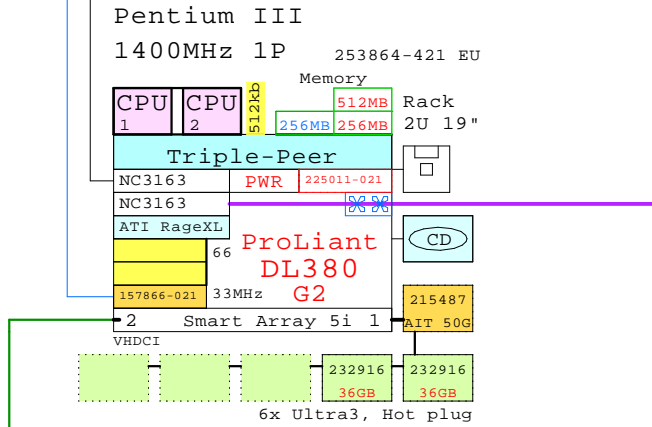

**Compaq ProLiant DL380 G2 2P**

**Smart Array Cluster Storage**

**BOM of this Smart Array Cluster**

Part Number	Qty	Description
1	201724-B21	1 Smart Array Cluster 128MB Rack 4U
1.1	153506-B21	1 128MB Battery Backed Cache Upgrade
1.2	218252-B21	1 Smart Array Cluster Cntrl 2nd 128MB
1.2.1	153506-B21	1 128MB Battery Backed Cache Upgrade
1.3	232432-B22	8 72.8GB 10000r Ultra3 SCSI disk 1"
1.4	232916-B22	4 36GB 15000r Ultra3 SCSI disk 1"
2	253864-421	1 ProLiant DL380 G2 1400MHz 256MB rack 2U
2.1	157866-021	1 CPQ Remote Insight manager kit
2.2	201099-B21	1 Pentium III P1400-512kb processor kit
2.3	201692-B21	1 256MB 133MHz ECC SDRAM (2x128MB)
2.4	201693-B21	1 512MB 133MHz ECC SDRAM (2x256MB)
2.5	215487-B21	1 50/100GB Hot plug AIT tape drive
2.6	225011-021	1 DL380R02 second power supply
2.7	225012-B21	1 Hot plug blower option kit, 3x fans
2.8	232916-B22	2 36GB 15000r Ultra3 SCSI disk 1"
3	253864-421	1 ProLiant DL380 G2 1400MHz 256MB rack 2U
3.1	157866-021	1 CPQ Remote Insight manager kit
3.2	201099-B21	1 Pentium III P1400-512kb processor kit
3.3	201692-B21	1 256MB 133MHz ECC SDRAM (2x128MB)
3.4	201693-B21	1 512MB 133MHz ECC SDRAM (2x256MB)
3.5	215487-B21	1 50/100GB Hot plug AIT tape drive
3.6	225011-021	1 DL380R02 second power supply
3.7	225012-B21	1 Hot plug blower option kit, 3x fans
3.8	232916-B22	2 36GB 15000r Ultra3 SCSI disk 1"