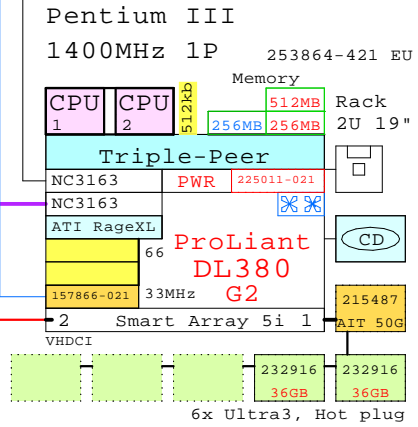

**Compaq ProLiant DL380 G2 2P**

**Smart Array Cluster Storage**

**BOM of this Smart Array Cluster**

Part Number	Qty	Description
1	201724-B21	1 Smart Array Cluster 128MB Rack 4U
1.1	153506-B21	1 128MB Battery Backed Cache Upgrade
1.2	218252-B21	1 Smart Array Cluster Cntrl 2nd 128MB
1.2.1	153506-B21	1 128MB Battery Backed Cache Upgrade
1.3	232432-B22	8 72.8GB 10000r Ultra3 SCSI disk 1"
1.4	232916-B22	4 36GB 15000r Ultra3 SCSI disk 1"
2	253864-421	1 ProLiant DL380 G2 1400MHz 256MB rack 2U
2.1	157866-021	1 CPQ Remote Insight manager kit
2.2	201099-B21	1 Pentium III P1400-512kb processor kit
2.3	201692-B21	1 256MB 133MHz ECC SDRAM (2x128MB)
2.4	201693-B21	1 512MB 133MHz ECC SDRAM (2x256MB)
2.5	215487-B21	1 50/100GB Hot plug AIT tape drive
2.6	225011-021	1 DL380R02 second power supply
2.7	225012-B21	1 Hot plug blower option kit, 3x fans
2.8	232916-B22	2 36GB 15000r Ultra3 SCSI disk 1"
3	253864-421	1 ProLiant DL380 G2 1400MHz 256MB rack 2U
3.1	157866-021	1 CPQ Remote Insight manager kit
3.2	201099-B21	1 Pentium III P1400-512kb processor kit
3.3	201692-B21	1 256MB 133MHz ECC SDRAM (2x128MB)
3.4	201693-B21	1 512MB 133MHz ECC SDRAM (2x256MB)
3.5	215487-B21	1 50/100GB Hot plug AIT tape drive
3.6	225011-021	1 DL380R02 second power supply
3.7	225012-B21	1 Hot plug blower option kit, 3x fans
3.8	232916-B22	2 36GB 15000r Ultra3 SCSI disk 1"